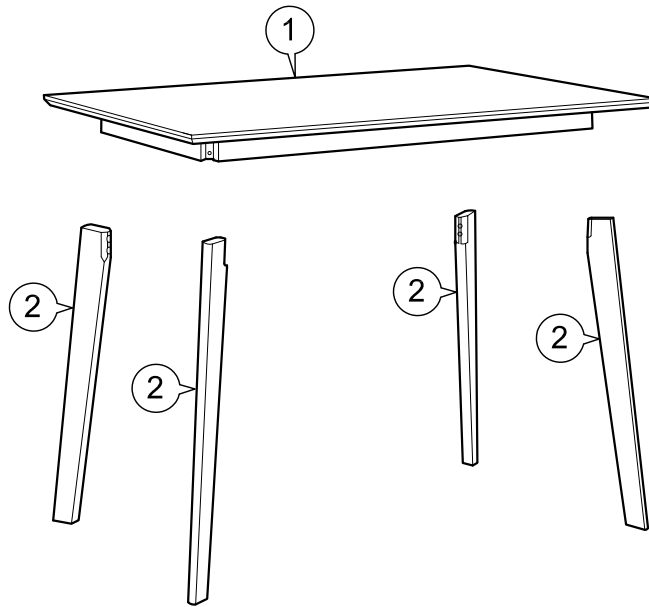

ASSEMBLY
INSTRUCTIONS

Item : Morocco Dining Table

Not Provided

2 Persons

Part List

Hardware List

A	M6 x 70mm = 8	B	1/4" = 8	C	1/4" = 8	D	= 1
---	---------------	---	----------	---	----------	---	-----