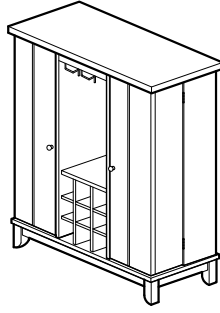

ASSEMBLY INSTRUCTIONS

Item : Mcallen Wine Cabinet

Not Provided

2 Persons

Part List

Hardware List

A	 9mm =54	F	 = 1	K	 = 2	P	 = 1
B	 24mm =54	G	 = 2	L	 18mm = 2	Q	 = 4
C	 M6 x 60mm = 4	H	 M3 x 16mm(Black) = 4	M	 220mm X 9Ø = 6	R	 M3 x 20mm = 4
D	 1/4" = 4	I	 M3.5 x 12mm = 16	N	#8 x 1 inch screw" data-bbox="560 905 630 925"/> #8 x 1" = 2		
E	 1/4" = 4	J	 = 16	O	 M8 x 35mm = 22		