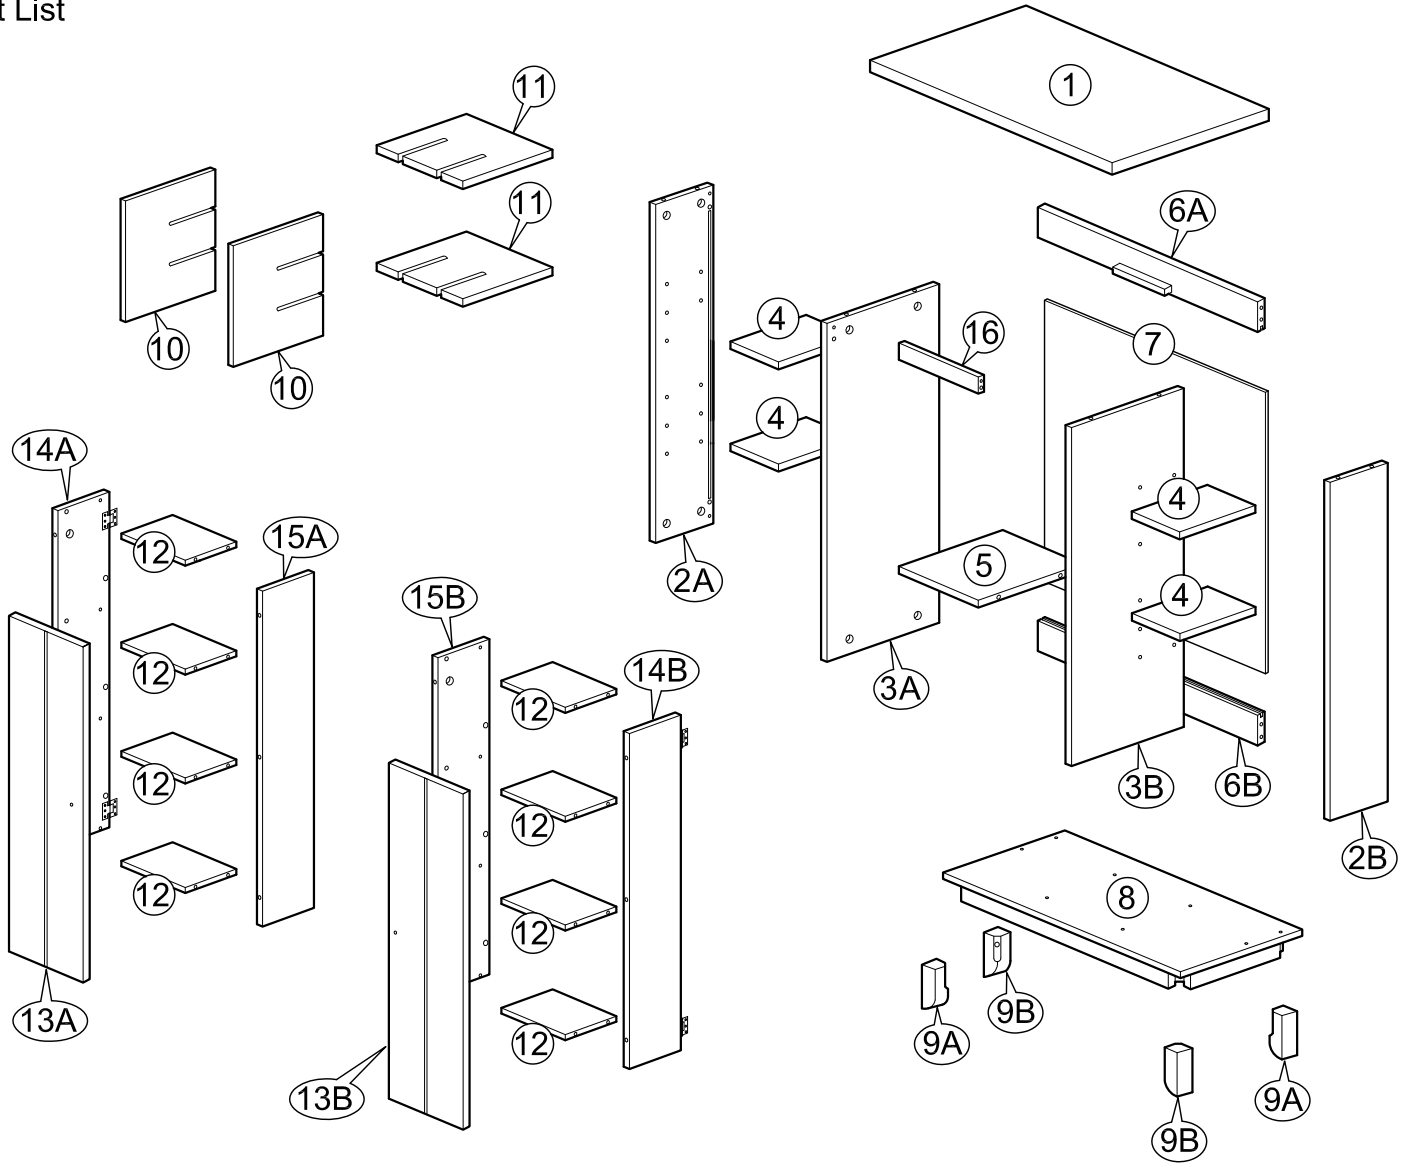

ASSEMBLY INSTRUCTIONS

Item : Mcallen Wine Cabinet

Not Provided

2 Persons

Part List

Hardware List

A	 9mm =54	F	 = 1	K	 = 2	P	 = 1
B	 24mm =54	G	 = 2	L	 18mm = 2	Q	 = 4
C	 M6 x 60mm = 4	H	 M3 x 16mm(Black) = 4	M	 220mm X 9Ø = 6	R	 M3 x 20mm = 4
D	 1/4" = 4	I	 M3.5 x 12mm = 16	N	#8 x 1 inch screw" data-bbox="560 905 630 925"/> #8 x 1" = 2		
E	 1/4" = 4	J	 = 16	O	 M8 x 35mm = 22		

1

2

6

7

8

11

12

13

14

15