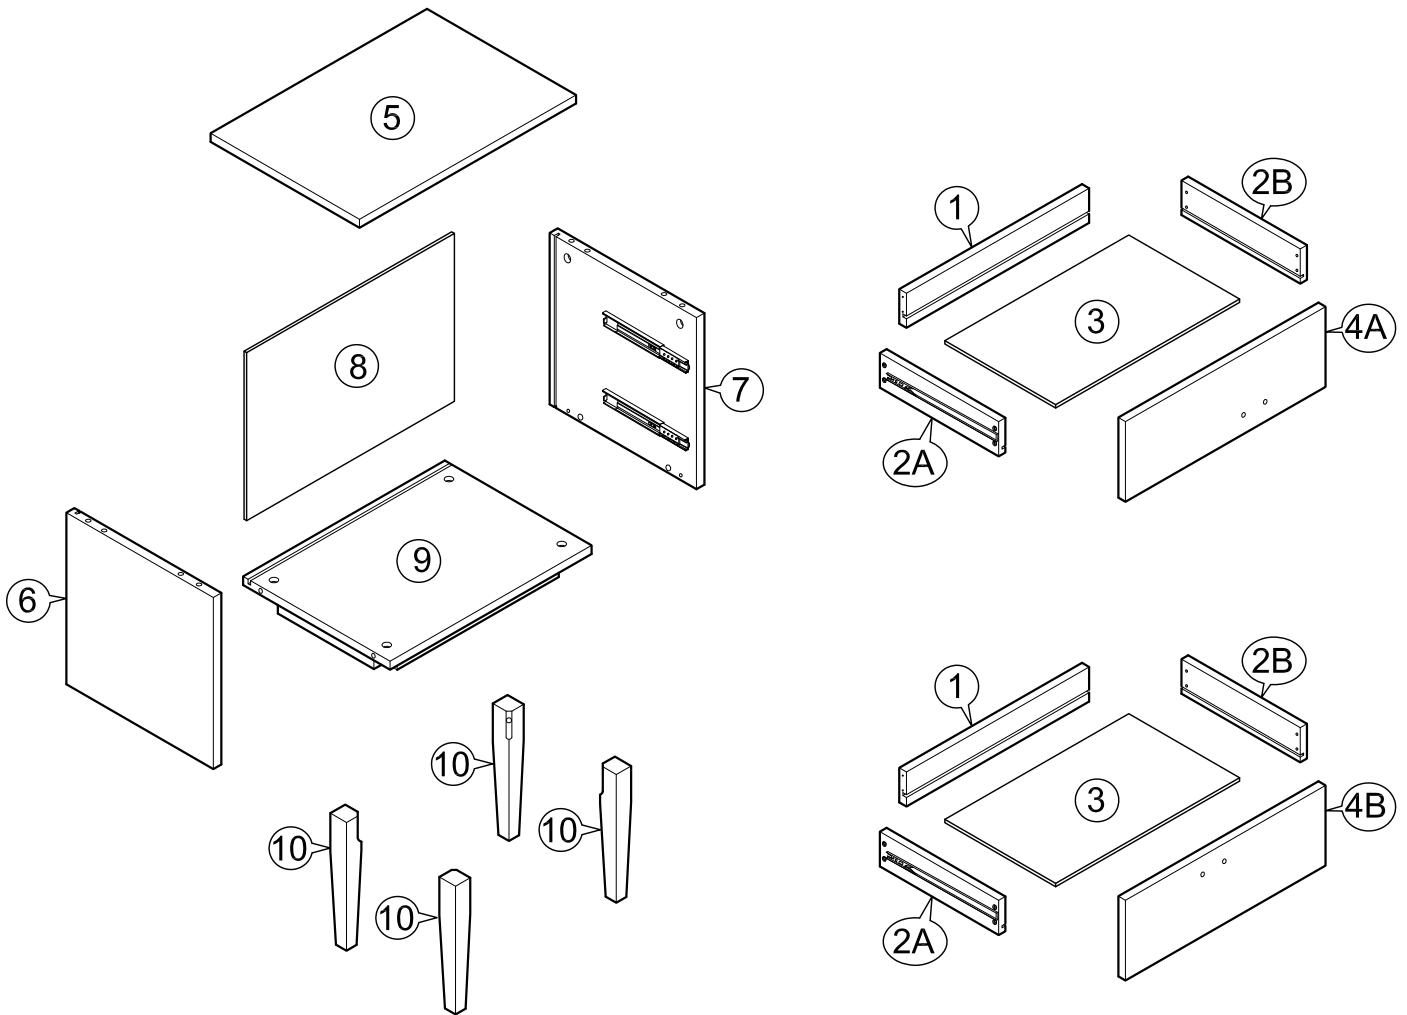

ASSEMBLY INSTRUCTIONS

Item : Fremont Night Stand

Not Provided

2 Persons

Part List

Hardware List

A	 12mm = 8	D	 M4 x 20mm = 4	G	 M6 x 60mm = 4	J	 = 4
B	 34mm = 8	E	 Pan Head #8 x 1 1/4" = 16	H	 1/4" = 4	K	 M3 x 20mm = 4
C	 M8 x 30mm = 8	F	 = 1	I	 1/4" = 4	L	 = 2

1

2

3

4

5

6

7

8