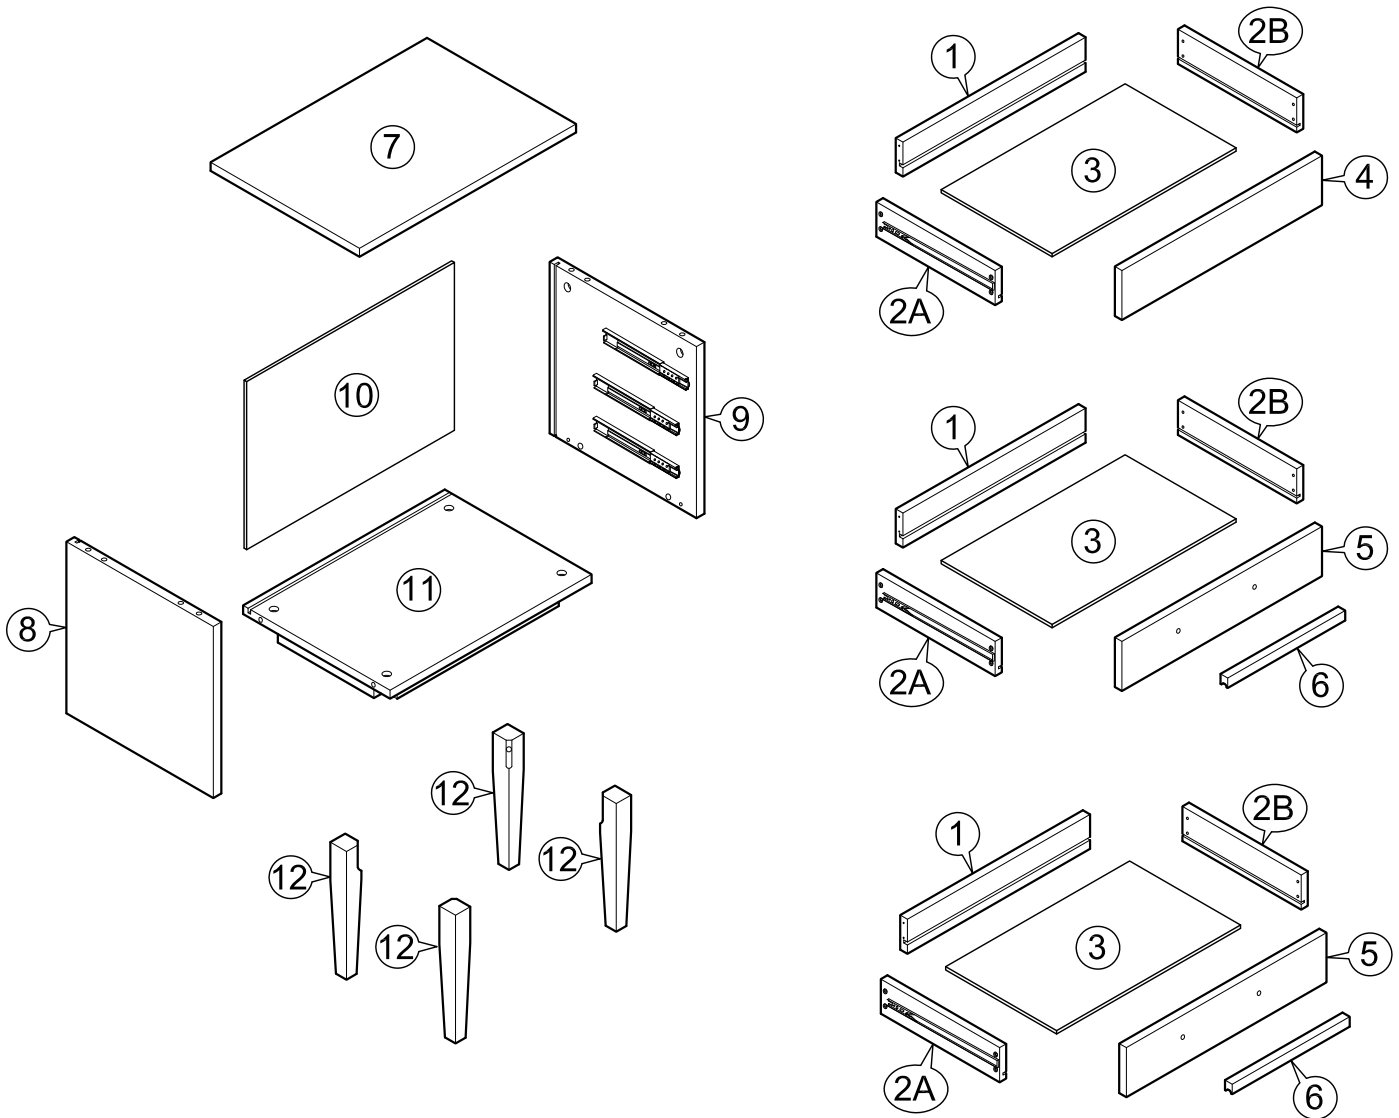

ASSEMBLY INSTRUCTIONS

Item : Elizabeth Night Stand

Not Provided

2 Persons

Part List

Hardware List

A	 12mm = 8	D	 Pan Head #8 x 1" = 4	G	 M6 x 60mm = 4	J	 = 4
B	 34mm = 8	E	 Pan Head #8 x 1 1/4" = 24	H	 1/4" = 4	K	 M3 x 20mm = 4
C	 M8 x 30mm = 8	F	 = 1	I	 1/4" = 4		

1

2

3

4

5

6

7

8