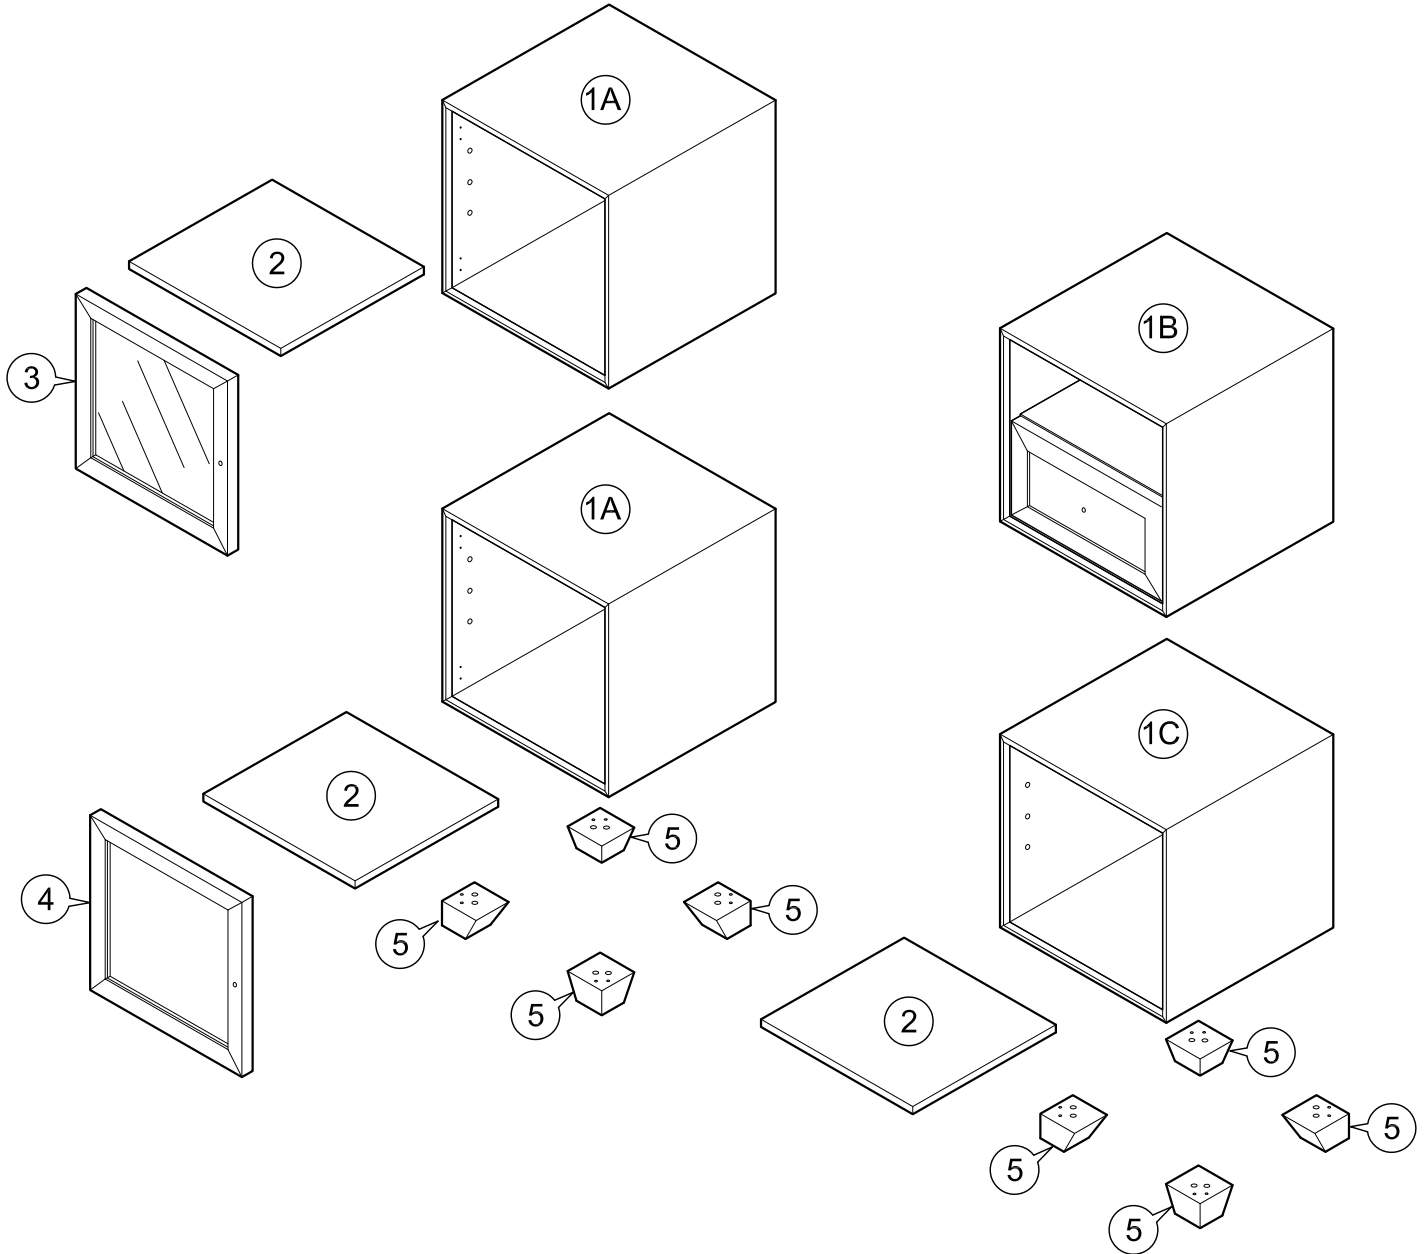

ASSEMBLY INSTRUCTIONS

Item : Alaska Cabinet

2 Persons

Not Provided

Part List

Hardware List

<p>A  = 3</p>	<p>D  10Ømm = 8</p>	<p>G  M3 x12mm(Black) = 12</p>	<p>J  18 x 40mm = 4</p>
<p>B  12mm = 1</p>	<p>E  = 12</p>	<p>H  M3 x16mm(Black) = 12</p>	<p>K  M8 x25mm = 16</p>
<p>C  22mm = 2</p>	<p>F  = 2</p>	<p>I  M4 x 38mm = 16</p>	

1

2

3

4

5

6

OPTION :