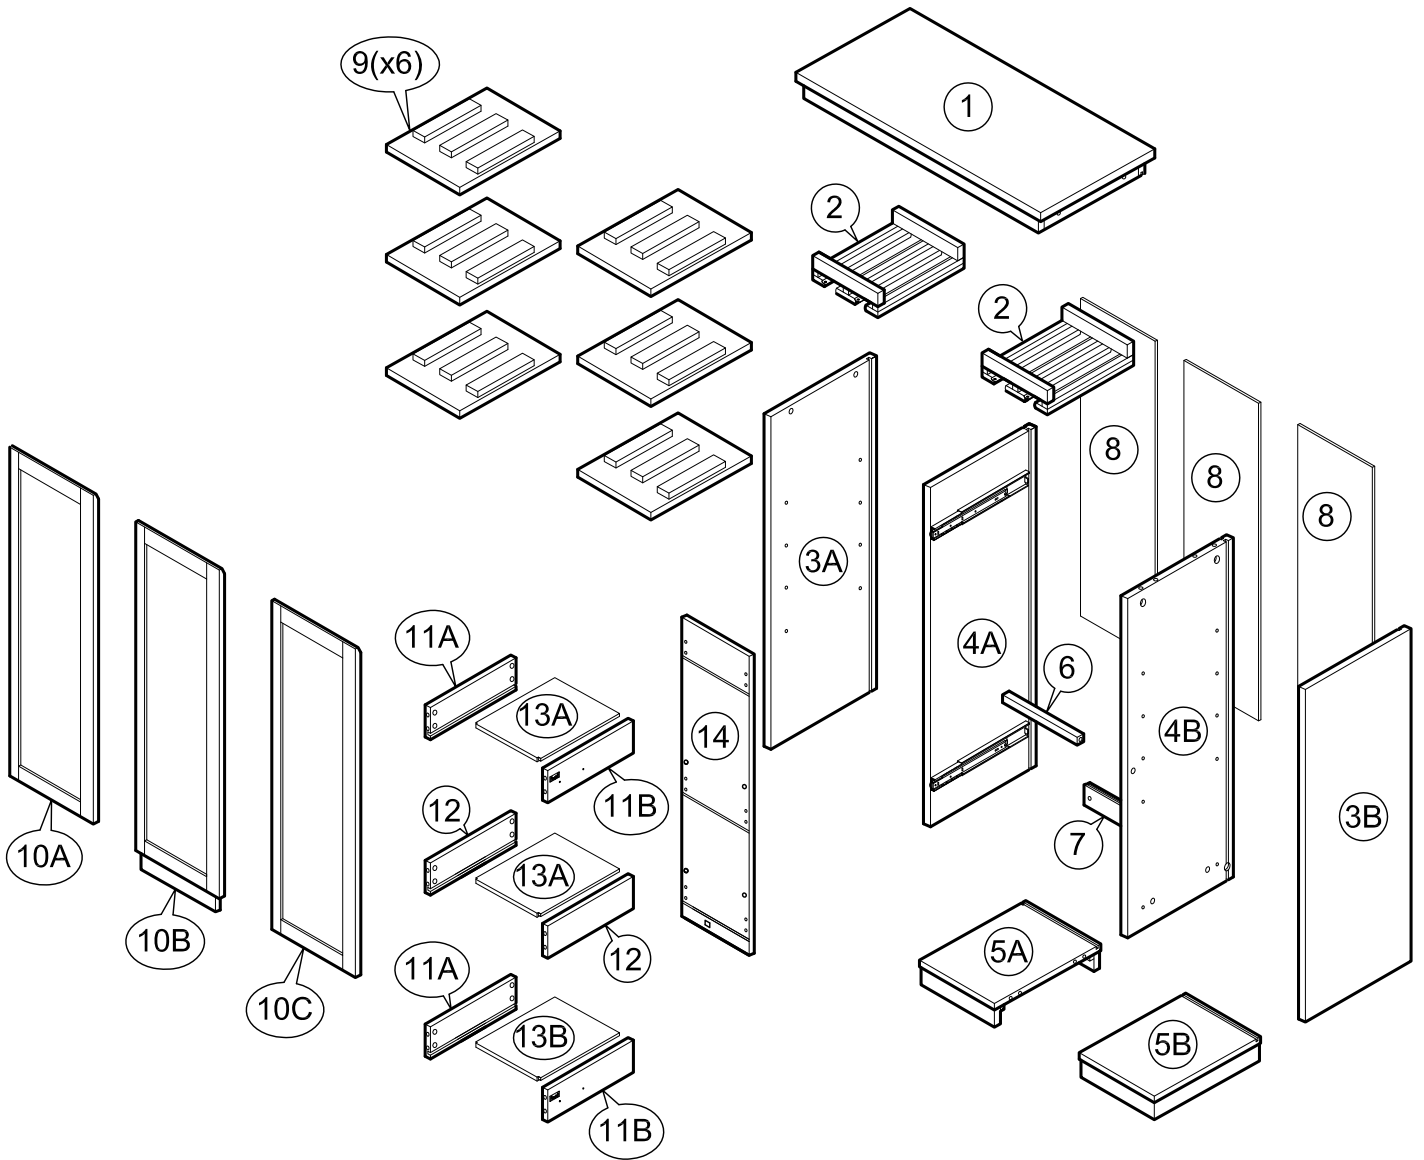

# ASSEMBLY INSTRUCTIONS

Item : Baltimore Bar Cabinet

Not Provided

2 Persons

## Part List

## Hardware List

<b>A</b> M6 x 25mm(Black) = 4 	<b>E</b> = 1 	<b>I</b> M3.5 x12mm (Black)=24 	<b>L</b> 5/8" = 6 
<b>B</b> M6 x50mm(Black) = 4 	<b>F</b> =32 	<b>J</b> M3.5 x16mm=24 	
<b>C</b> M6 x13mm(Black) = 4 	<b>G</b> 34mm =36 	<b>K</b> 316 x 9Ømm = 4 	<b>M</b> 50mm = 2 
<b>D</b> M6 x13mm = 4 	<b>H</b> 9mm =36 		

Full Extension Side View

17

18

19

20

21