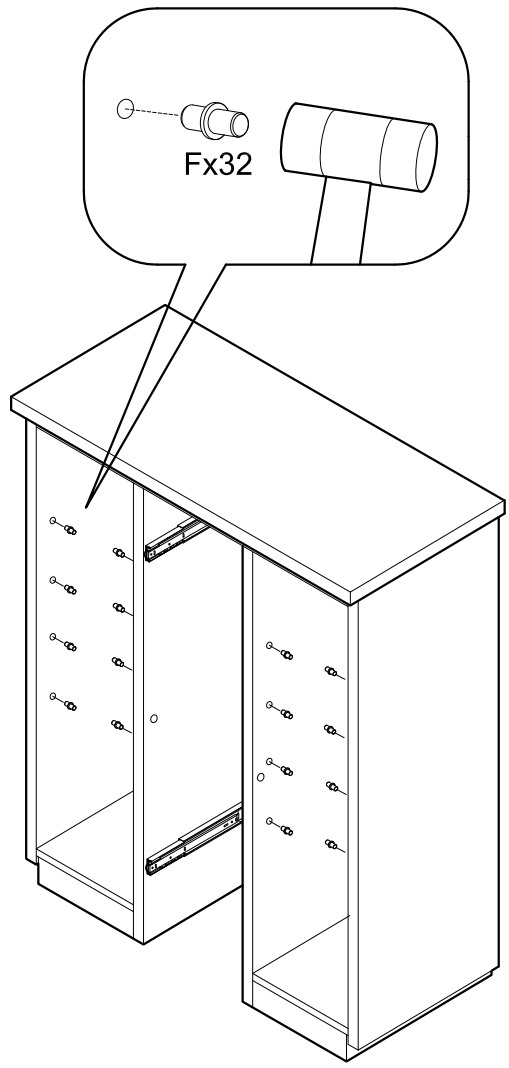

# ASSEMBLY INSTRUCTIONS

Item : Baltimore Bar Cabinet

Not Provided

2 Persons

## Hardware List

<b>A</b> M6 x 25mm(Black) = 4 	<b>E</b> = 1 	<b>I</b> M3.5 x12mm (Black)=24 	<b>L</b> 5/8" = 6 
<b>B</b> M6 x50mm(Black) = 4 	<b>F</b> =32 	<b>J</b> M3.5 x16mm=24 	
<b>C</b> M6 x13mm(Black) = 4 	<b>G</b> 34mm =36 	<b>K</b> 316 x 9Ømm = 4 	<b>M</b> 50mm = 2 
<b>D</b> M6 x13mm = 4 	<b>H</b> 9mm =36 		

1

2

3

4

5

6

7

8

Full Extension Side View

17

18

19

20

21