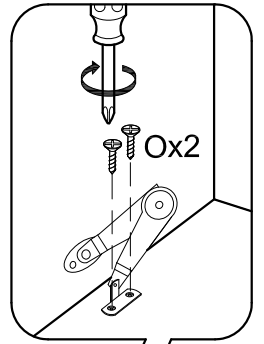

ASSEMBLY INSTRUCTIONS

Item : Modesto Spirits Cabinet

Not Provided

A		= 2	F		12mm = 28	K		M6 x 13mm = 8	P		= 4
B		20mm = 2	G		34mm = 28	L		Pan Head #8 x 1 1/4" = 8	Q		(Left) = 1
C		M6 x 30mm = 4	H		M8 x 25mm = 4	M		= 1	R		(Right) = 1
D		M6 x 60mm = 12	I		1/4" = 8	N		M3 x 16mm = 2			
E		Ball Shape = 1	J		1/4" = 12	O		M3.5 x 12mm = 8			

1

2

3

4

5

6