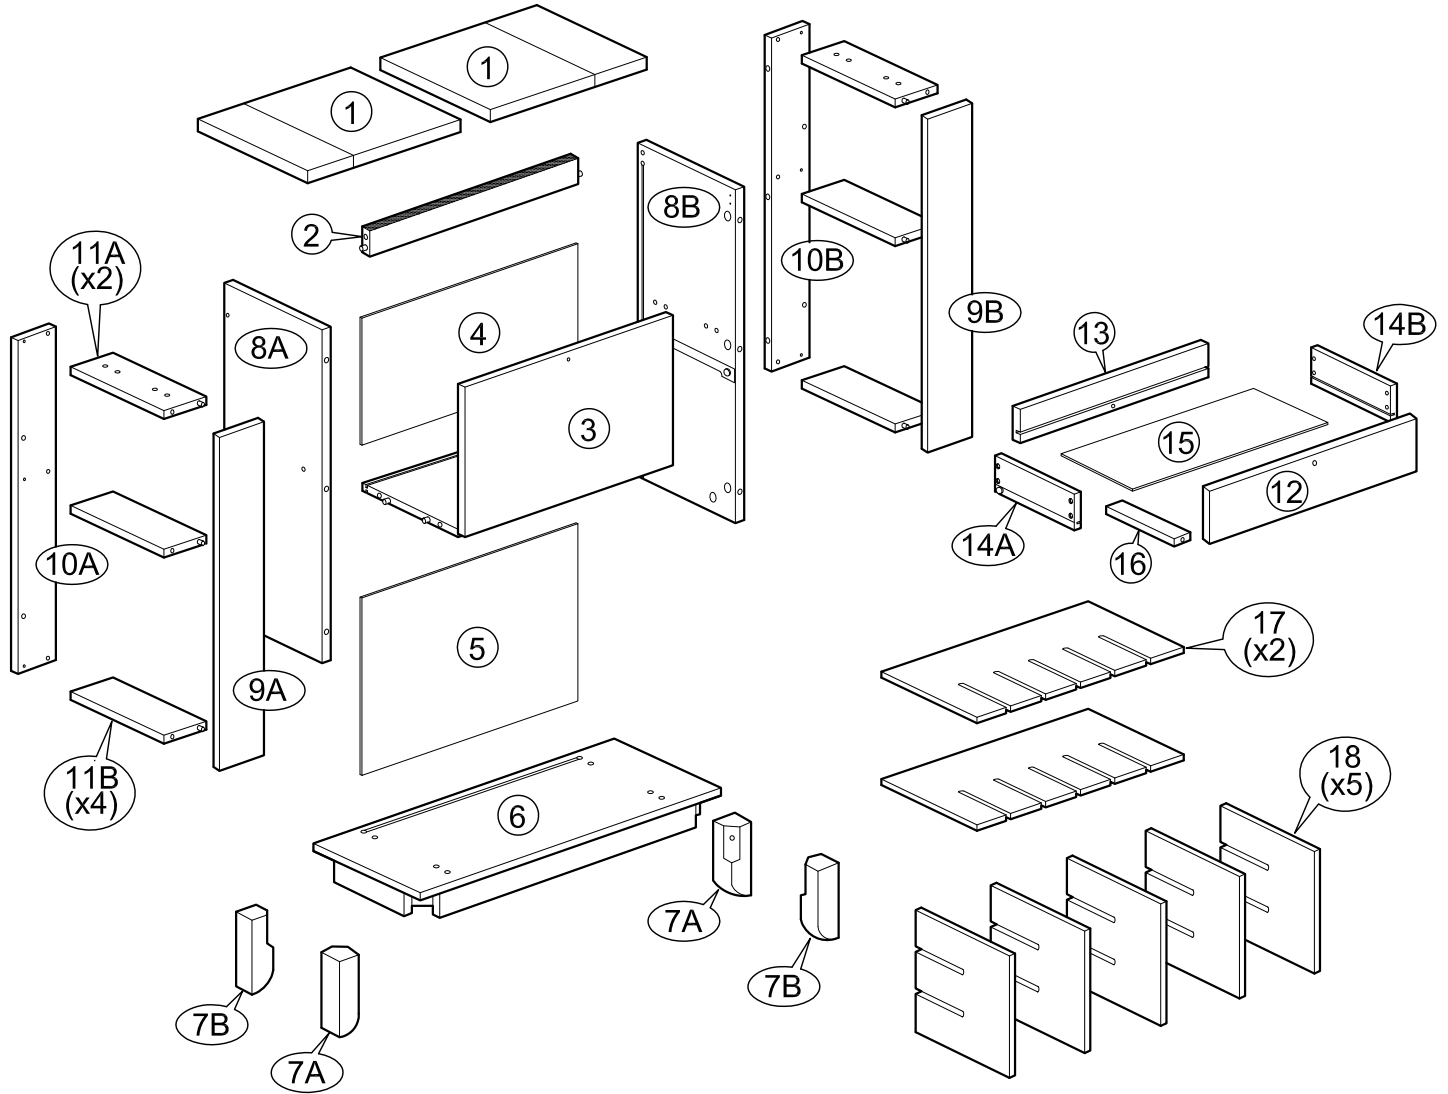

ASSEMBLY INSTRUCTIONS

Item : Modesto Spirits Cabinet

Not Provided

A		= 2	F		12mm = 28	K		M6 x 13mm = 8	P		= 4
B		20mm = 2	G		34mm = 28	L		Pan Head #8 x 1 1/4" = 8	Q		(Left) = 1
C		M6 x 30mm = 4	H		M8 x 25mm = 4	M		= 1	R		(Right) = 1
D		M6 x 60mm = 12	I		1/4" = 8	N		M3 x 16mm = 2			
E		Ball Shape = 1	J		1/4" = 12	O		M3.5 x 12mm = 8			

1

2

3

4

5

6