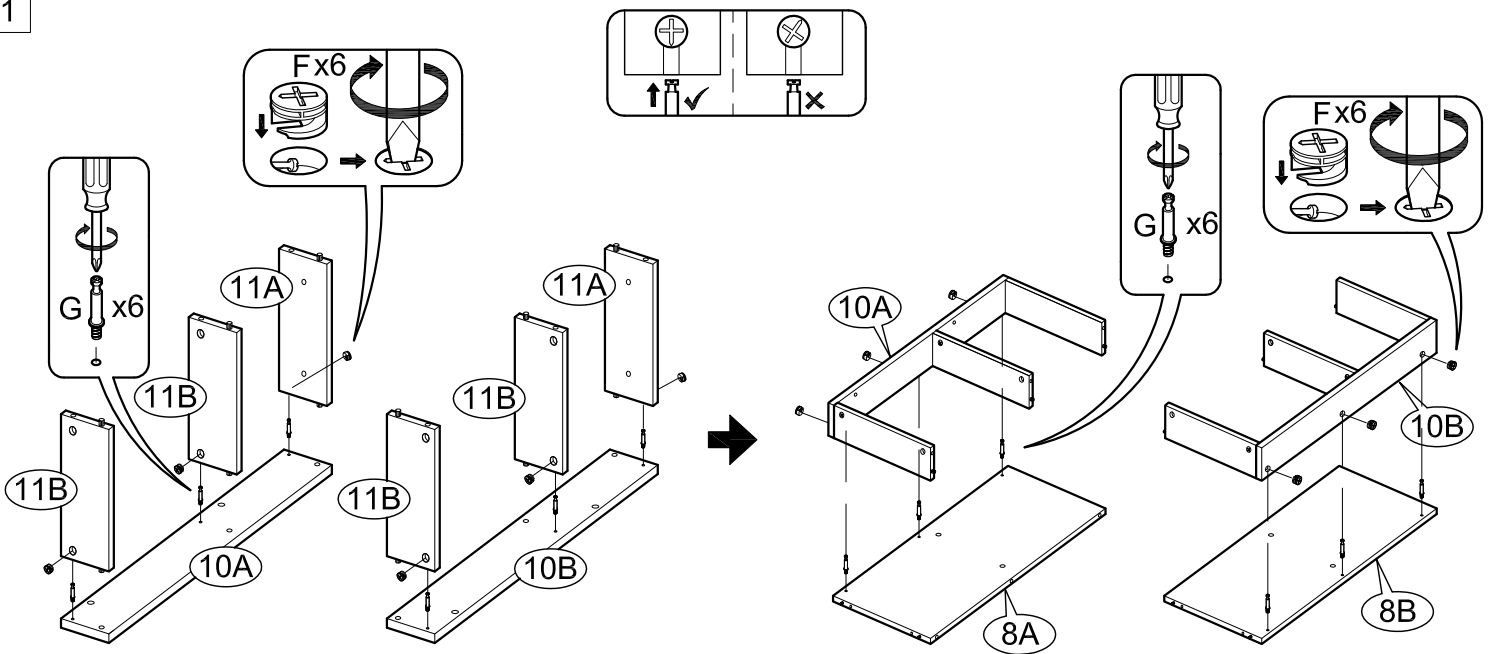

ASSEMBLY INSTRUCTIONS

Item : Modesto Spirits Cabinet

Not Provided

A		= 2	F		12mm = 28	K		M6 x 13mm = 8	P		= 4
B		20mm = 2	G		34mm = 28	L		Pan Head #8 x 1 1/4" = 8	Q		(Left) = 1
C		M6 x 30mm = 4	H		M8 x 25mm = 4	M		= 1	R		(Right) = 1
D		M6 x 60mm = 12	I		1/4" = 8	N		M3 x 16mm = 2			
E		Ball Shape = 1	J		1/4" = 12	O		M3.5 x 12mm = 8			

1

2

3

4

5

6