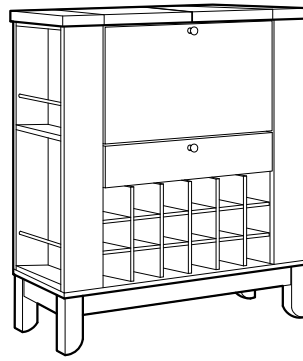

ASSEMBLY INSTRUCTIONS

Item : Modesto Spirits Cabinet

Not Provided

A		= 2	F		12mm = 28	K		M6 x 13mm = 8	P		= 4
B		20mm = 2	G		34mm = 28	L		Pan Head #8 x 1 1/4" = 8	Q		(Left) = 1
C		M6 x 30mm = 4	H		M8 x 25mm = 4	M		= 1	R		(Right) = 1
D		M6 x 60mm = 12	I		1/4" = 8	N		M3 x 16mm = 2			
E		Ball Shape = 1	J		1/4" = 12	O		M3.5 x 12mm = 8			