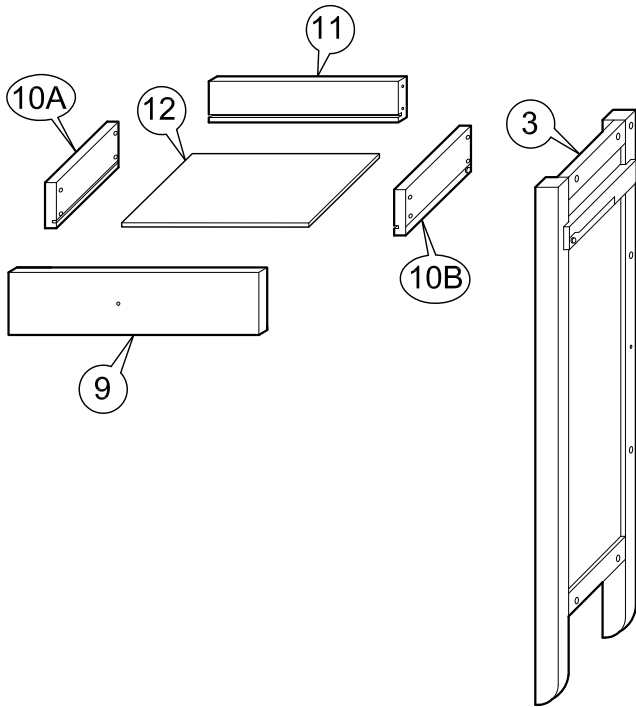

**ASSEMBLY
INSTRUCTIONS**

Item : Atlanta Wine Cabinet

Not Provided

A M6 x 30mm = 8

D Pan Head #8 x 1 1/4" = 8

G = 1

B 1/4" = 8

E 12mm = 4

H = 1

C M6 x 13mm = 8

F 34mm = 4

I 20mm = 1