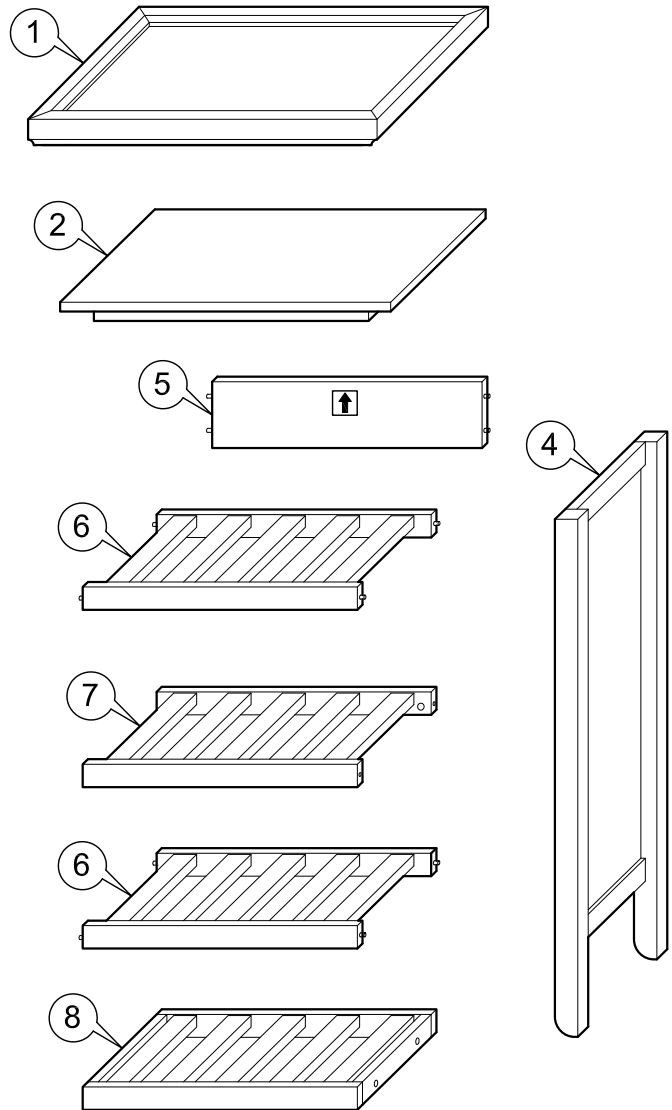

**ASSEMBLY
INSTRUCTIONS**

Item : Atlanta Wine Cabinet

Not Provided

A M6 x 30mm = 8

D Pan Head #8 x 1 1/4" = 8

G = 1

B 1/4" = 8

E 12mm = 4

H = 1

C M6 x 13mm = 8

F 34mm = 4

I 20mm = 1