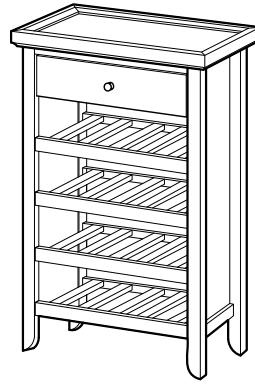

**ASSEMBLY
INSTRUCTIONS**

Item : Atlanta Wine Cabinet

Not Provided

A M6 x 30mm = 8

D Pan Head #8 x 1 1/4" = 8

G = 1

B 1/4" = 8

E 12mm = 4

H = 1

C M6 x 13mm = 8

F 34mm = 4

I 20mm = 1