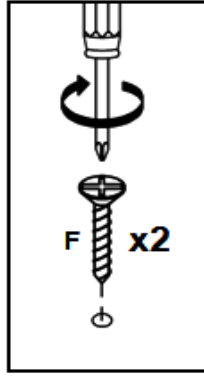

5

6

Do not fully tighten bolt

7

8

Tighten all bolts