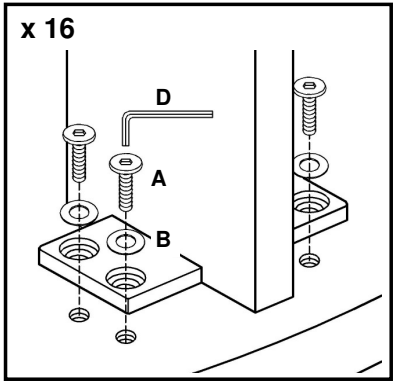

ASSEMBLING INSTRUCTIONS

Rochester Pub Set

(Table)

A	 20mm x 24
B	 M6 x 13mm x 25
C	 60mm x 1
D	 x 1
E	 x 4

F	 x 4
----------	---

(Stool)

C	 60mm x 12
E	 x 4
G	 1/4" x 12
H	 1/4" x 12
I	 50mm x 24

J	 25mm x 8
----------	--

1

A & B x 8
F x 4

2

x 1

3

x 4

x 16

4