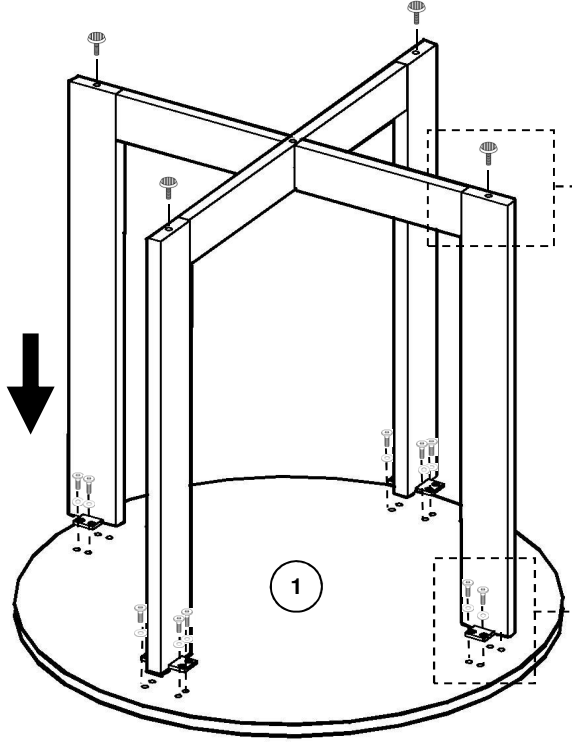

ASSEMBLING INSTRUCTIONS

Rochester Pub Set

(Table)

A	 20mm x 24
B	 M6 x 13mm x 25
C	 60mm x 1
D	 x 1
E	 x 4

F	 x 4
----------	---

(Stool)

C	 60mm x 12
E	 x 4
G	 1/4" x 12
H	 1/4" x 12
I	 50mm x 24

J	 25mm x 8
----------	--

1

A & B x 8
F x 4

2

x 1

3

x 4

x 16

4