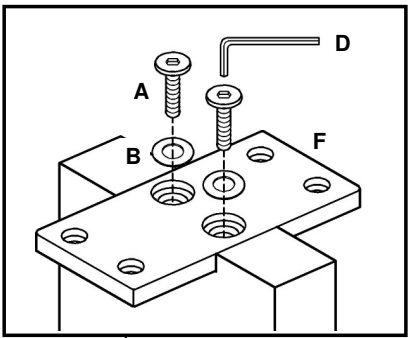

ASSEMBLING INSTRUCTIONS

Rochester Pub Set

(Table)

A	 20mm x 24
B	 M6 x 13mm x 25
C	 60mm x 1
D	 x 1
E	 x 4

F	 x 4
----------	---

(Stool)

C	 60mm x 12
E	 x 4
G	 1/4" x 12
H	 1/4" x 12
I	 50mm x 24

J	 25mm x 8
----------	--

1

A & B x 8
F x 4

2

x 1

3

x 4

x 16

4