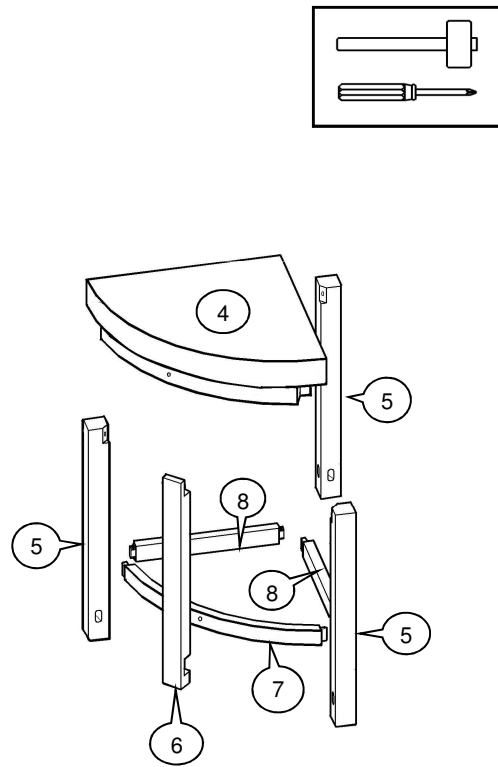

ASSEMBLING INSTRUCTIONS

Rochester Pub Set

(Table)

A	 20mm x 24
B	 M6 x 13mm x 25
C	 60mm x 1
D	 x 1
E	 x 4

F	 x 4
----------	---

(Stool)

C	 60mm x 12
E	 x 4
G	 1/4" x 12
H	 1/4" x 12
I	 50mm x 24

J	 25mm x 8
----------	--

1

A & B x 8
F x 4

2

x 1

3

x 4

x 16

4