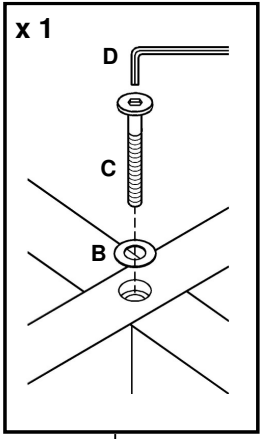

ASSEMBLING INSTRUCTIONS

Rochester Pub Set

(Table)

A	 20mm x 24
B	 M6 x 13mm x 25
C	 60mm x 1
D	 x 1
E	 x 4

F	 x 4
----------	---

(Stool)

C	 60mm x 12
E	 x 4
G	 1/4" x 12
H	 1/4" x 12
I	 50mm x 24

J	 25mm x 8
----------	--

1

A & B x 8
F x 4

2

x 1

3

x 4

x 16

4