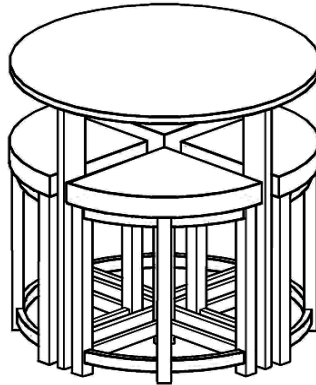

ASSEMBLING INSTRUCTIONS

Rochester Pub Set

(Table)

A	 20mm x 24
B	 M6 x 13mm x 25
C	 60mm x 1
D	 x 1
E	 x 4

F	 x 4
----------	---

(Stool)

C	 60mm x 12
E	 x 4
G	 1/4" x 12
H	 1/4" x 12
I	 50mm x 24

J	 25mm x 8
----------	--

1

A & B x 8
F x 4

2

x 1

3

x 4

x 16

4