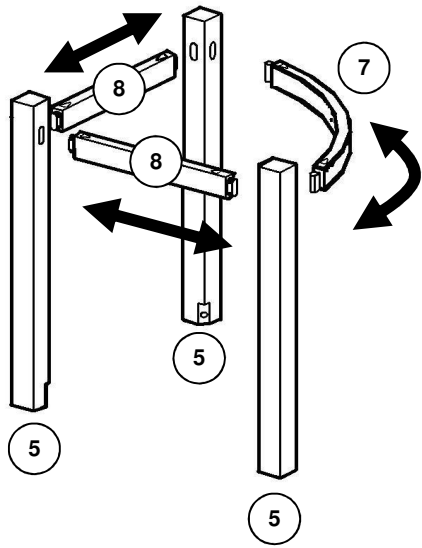

ASSEMBLING INSTRUCTIONS

Rochester Pub Set

(Table)

A	 20mm x 24
B	 M6 x 13mm x 25
C	 60mm x 1
D	 x 1
E	 x 4

F	 x 4
----------	---

(Stool)

C	 60mm x 12
E	 x 4
G	 1/4" x 12
H	 1/4" x 12
I	 50mm x 24

J	 25mm x 8
----------	--

1

A & B x 8
F x 4

2

x 1

3

x 4

x 16

4