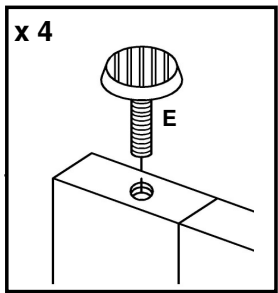

ASSEMBLING INSTRUCTIONS

Rochester Pub Set

(Table)

A	 20mm x 24
B	 M6 x 13mm x 25
C	 60mm x 1
D	 x 1
E	 x 4

F	 x 4
----------	---

(Stool)

C	 60mm x 12
E	 x 4
G	 1/4" x 12
H	 1/4" x 12
I	 50mm x 24

J	 25mm x 8
----------	--

1

A & B x 8
F x 4

2

x 1

3

x 4

x 16

4