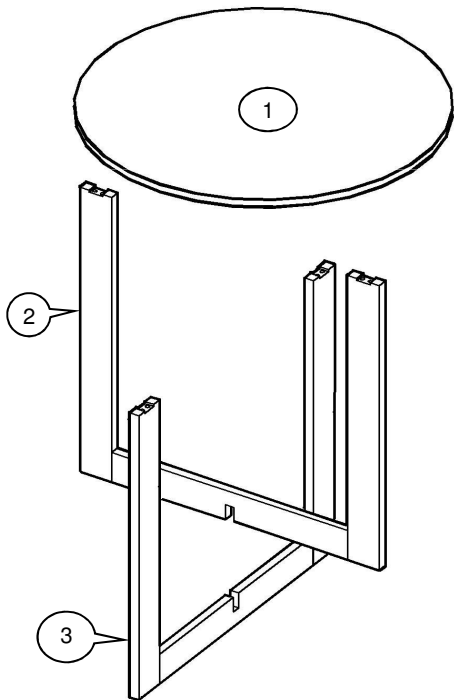

ASSEMBLING INSTRUCTIONS

Rochester Pub Set

(Table)

A	 20mm x 24
B	 M6 x 13mm x 25
C	 60mm x 1
D	 x 1
E	 x 4

F	 x 4
----------	---

(Stool)

C	 60mm x 12
E	 x 4
G	 1/4" x 12
H	 1/4" x 12
I	 50mm x 24

J	 25mm x 8
----------	--

1

A & B x 8
F x 4

2

x 1

3

x 4

x 16

4