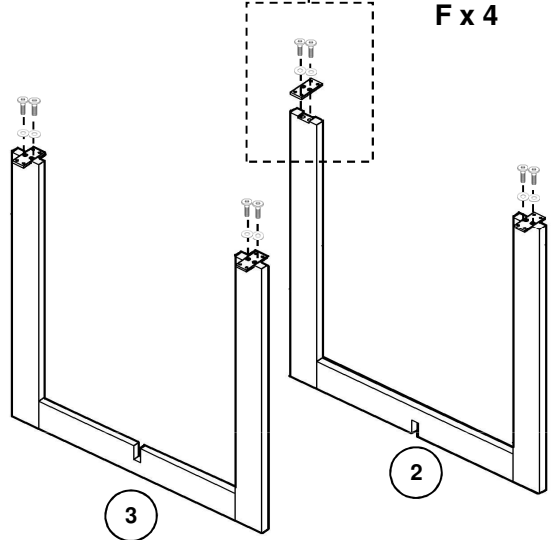

ASSEMBLING INSTRUCTIONS

Rochester Pub Set

(Table)

A	 20mm x 24
B	 M6 x 13mm x 25
C	 60mm x 1
D	 x 1
E	 x 4

F	 x 4
----------	---

(Stool)

C	 60mm x 12
E	 x 4
G	 1/4" x 12
H	 1/4" x 12
I	 50mm x 24

J	 25mm x 8
----------	--

1

A & B x 8
F x 4

2

x 1

3

x 4

x 16

4