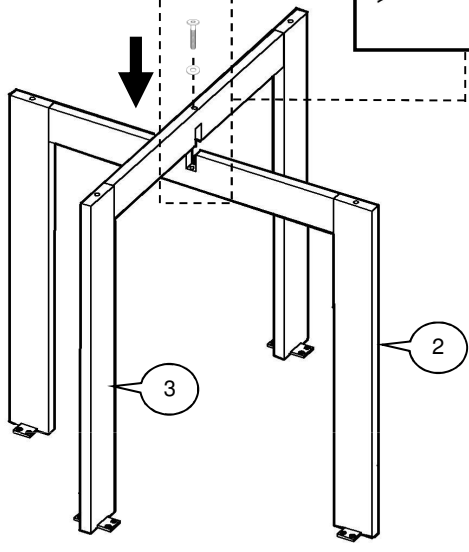

ASSEMBLING INSTRUCTIONS

Rochester Pub Set

(Table)

A	 20mm x 24
B	 M6 x 13mm x 25
C	 60mm x 1
D	 x 1
E	 x 4

F	 x 4
----------	---

(Stool)

C	 60mm x 12
E	 x 4
G	 1/4" x 12
H	 1/4" x 12
I	 50mm x 24

J	 25mm x 8
----------	--

1

A & B x 8
F x 4

2

x 1

3

x 4

x 16

4