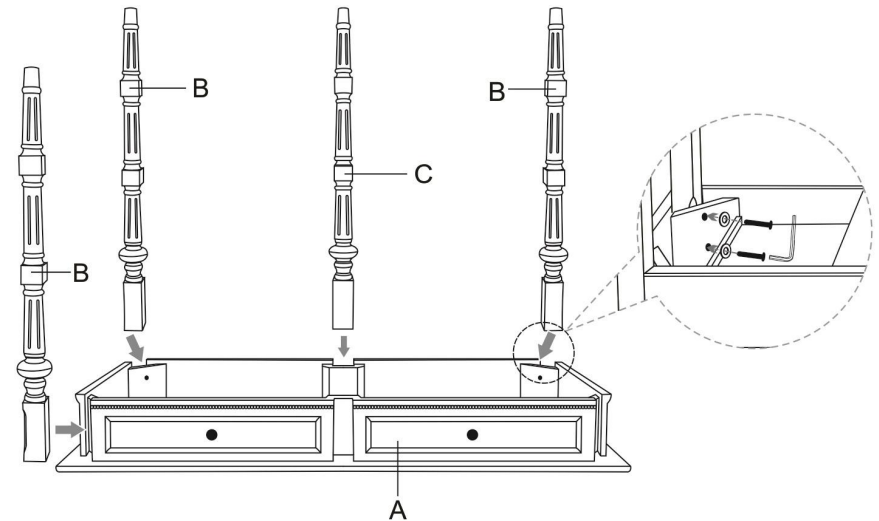

Console Drapier 2T 2N KD Perles
Console 6 Legs 2Dr 2 Shelves KD Perles

(PRL14VM(AR)/MB)

(1) A

(2) D

(4) B

(2) C

Include:

12 pcs	12 pcs	1 pcs

1

2