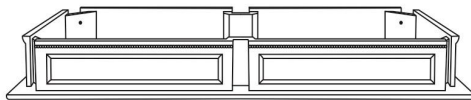

Console Drapier 2T 2N KD Perles
Console 6 Legs 2Dr 2 Shelves KD Perles

(PRL14VM(AR)/MB)

(1) A

(2) D

(4) B

(2) C

Include:

12 pcs	12 pcs	1 pcs
		