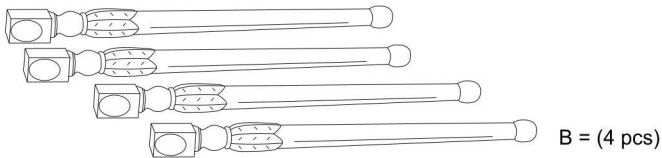

Assembly instructions

WI 6036 - PLM2VM/M B-CA.L4/PG9

	 25 Min	Tools: 
--	--	---

Include:

8 pcs	8 pcs	1 pcs
		

Component List:

A. Table Top

B. Legs

C. Shelf

Assembly: