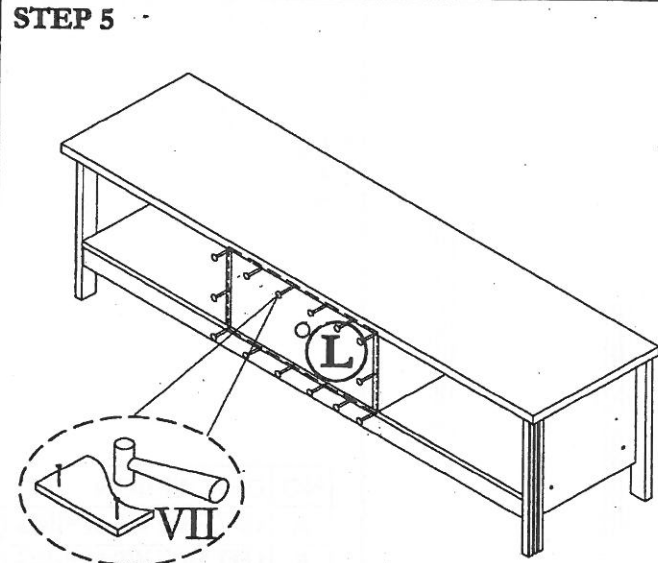

**ASSEMBLY INSTRUCTION**  
**MODEL : 8117 / TV CABINET**

Before you begin, please follow assembly instruction carefully.  
 Then follow them step by step.

**STEP 1**

**STEP 2**

**STEP 3**

**STEP 4**

**STEP 5**

**STEP 6**

**HARDWARE LIST**

NO	DESCRIPTION	QTY
I	JCBCW SCREW M6 x 45	4pcs
II	M4 ALLEN KEY	1pc
III	CAP SMALL	4pcs

IV	M8 x 30 PLASTIC DOWEL	18pcs
V	Q-FIT	4sets
VI	Q-FIT (small)	8sets
VII	NAIL	10pcs
VIII	PVC NAIL WITH PIN	5pcs

IX	PLASTIC LEG & SCREW M3.5 x 16	1sets
X	L BRACKET & SCREW M3.5 x 12	3sets

**CAUTION:**

To clean use soft, dry cloth. Do not use detergent or chemicals  
 Avoid contact with water and direct sunlight.  
 To be assembled on a soft, dry, clean and smooth surface.