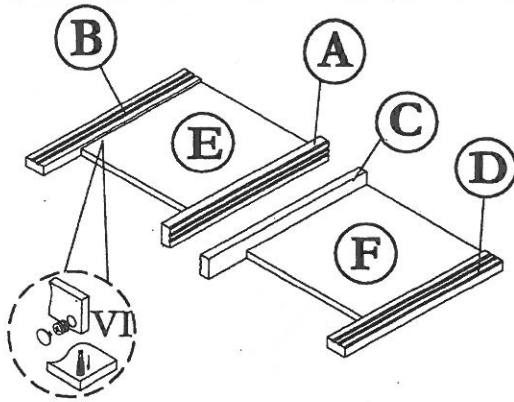

**ASSEMBLY INSTRUCTION**  
**MODEL : 8117 / TV CABINET**

Before you begin, please follow assembly instruction carefully.  
 Then follow them step by step.

**STEP 1**

**STEP 2**

**STEP 3**

**STEP 4**

**STEP 5**

**STEP 6**

**HARDWARE LIST**

NO	DESCRIPTION	QTY
I	JCBCW SCREW M6 x 45	4pcs
II	M4 ALLEN KEY	1pc
III	CAP SMALL	4pcs

IV	M8 x 30 PLASTIC DOWEL	18pcs
V	Q-FIT	4sets
VI	Q-FIT (small)	8sets
VII	NAIL	10pcs
VIII	PVC NAIL WITH PIN	5pcs

IX	PLASTIC LEG & SCREW M3.5 x 16	1sets
X	L BRACKET & SCREW M3.5 x 12	3sets

**CAUTION:**

To clean use soft, dry cloth. Do not use detergent or chemicals  
 Avoid contact with water and direct sunlight.  
 To be assembled on a soft, dry, clean and smooth surface.

**ORDERING REPAIR PARTS**

In order to obtain smooth and rapid service when ordering repair parts,  
 please give full attention to the following of PART NUMBER.