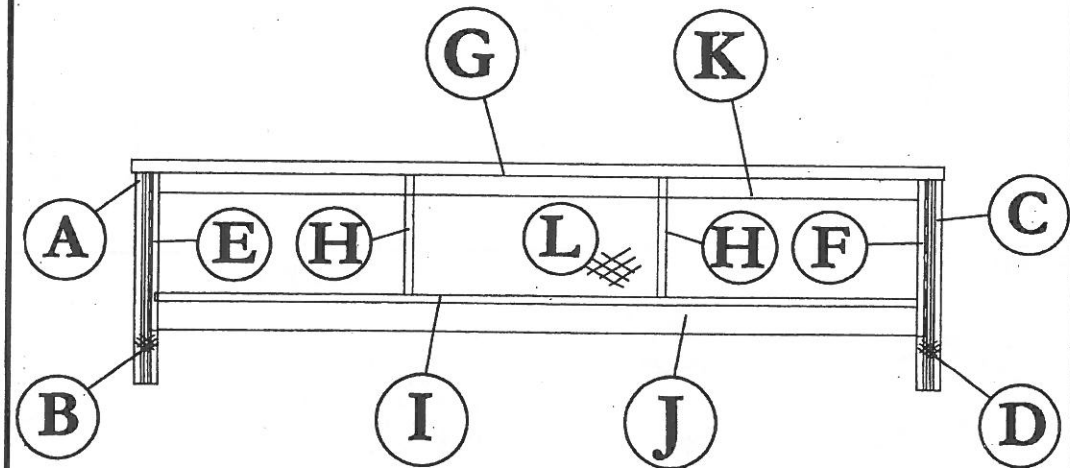

CAUTION:

To clean use soft, dry cloth. Do not use detergent or chemicals
Avoid contact with water and direct sunlight.
To be assembled on a soft, dry, clean and smooth surface.

ORDERING REPAIR PARTS

In order to obtain smooth and rapid service when ordering repair parts,
please give full attention to the following of PART NUMBER.

COMPLETE SET

NO	DESCRIPTION	QTY
A	LEFT SIDE WRAPPING (Front)	01
B	LEFT SIDE WRAPPING (Back)	01
C	RIGHT SIDE WRAPPING (Front)	01
D	RIGHT SIDE WRAPPING (Back)	01
E	LEFT SIDE	01
F	RIGHT SIDE	01

NO	DESCRIPTION	QTY
G	TOP	01
H	CENTRE VERTICAL	02
I	LOWER SHELF	01
J	LOWER SHELF SUPPORT	02
K	TOP SUPPORT	01
L	BACK	01