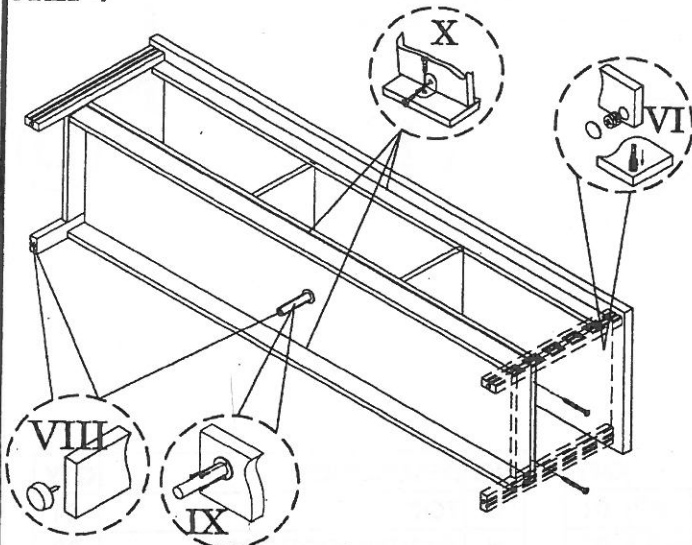

**ASSEMBLY INSTRUCTION**  
**MODEL : 8117 / TV CABINET**

Before you begin, please follow assembly instruction carefully.  
 Then follow them step by step.

**STEP 1**

**STEP 2**

**STEP 3**

**STEP 4**

**STEP 5**

**STEP 6**

**HARDWARE LIST**

NO	DESCRIPTION	QTY
I	JCBCW SCREW M6 x 45	4pcs
II	M4 ALLEN KEY	1pc
III	CAP SMALL	4pcs

IV	M8 x 30 PLASTIC DOWEL	18pcs
V	Q-FIT	4sets
VI	Q-FIT (small)	8sets
VII	NAIL	10pcs
VIII	PVC NAIL WITH PIN	5pcs

IX	PLASTIC LEG & SCREW M3.5 x 16	1sets
X	L BRACKET & SCREW M3.5 x 12	3sets

**CAUTION:**

To clean use soft, dry cloth. Do not use detergent or chemicals  
 Avoid contact with water and direct sunlight.  
 To be assembled on a soft, dry, clean and smooth surface.