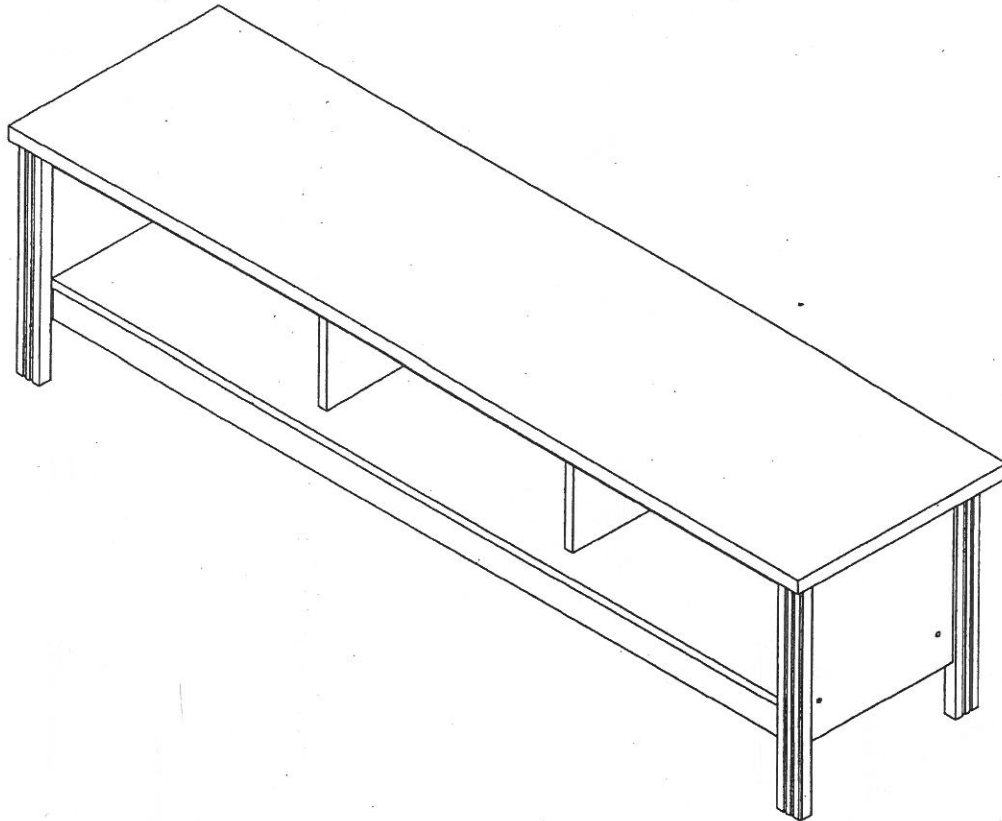

CAUTION:

To clean use soft, dry cloth. Do not use detergent or chemicals
Avoid contact with water and direct sunlight.
To be assembled on a soft, dry, clean and smooth surface.

ORDERING REPAIR PARTS

In order to obtain smooth and rapid service when ordering repair parts,
please give full attention to the following of PART NUMBER.

COMPLETE SET

NO	DESCRIPTION	QTY
A	LEFT SIDE WRAPPING (Front)	01
B	LEFT SIDE WRAPPING (Back)	01
C	RIGHT SIDE WRAPPING (Front)	01
D	RIGHT SIDE WRAPPING (Back)	01
E	LEFT SIDE	01
F	RIGHT SIDE	01

NO	DESCRIPTION	QTY
G	TOP	01
H	CENTRE VERTICAL	02
I	LOWER SHELF	01
J	LOWER SHELF SUPPORT	02
K	TOP SUPPORT	01
L	BACK	01