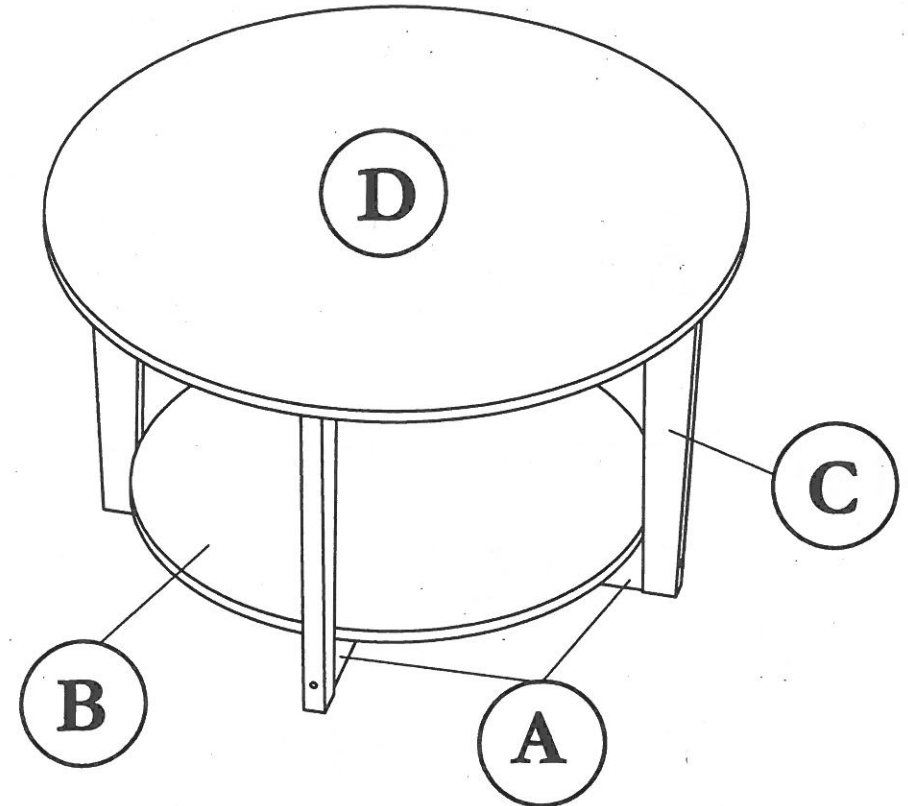

ASSEMBLY INSTRUCTION

MODEL : 2105/ COFFEE TABLE

Before you begin, please follow assembly instruction carefully.
Then follow them step by step.

STEP 1

STEP 2

STEP 3

STEP 4

HARDWARE LIST			
NO	DESCRIPTION		QTY
I	JCBCW SCREW M6 x 45		4pcs

II	M4 ALLEN KEY		1pc
III	CAP BIG		4pcs
IV	M8 X 30 PLASTIC DOWEL		16pcs

V	PVC NAIL WITH PIN		5pcs
VI	L BRACKET & SCREW M3.5 x 12		8sets
VII	Q-FIT		4sets

CAUTION:

To clean use soft, dry cloth. Do not use detergent or chemicals
Avoid contact with water and direct sunlight.
To be assembled on a soft, dry, clean and smooth surface.

COMPLETE SET

ORDERING REPAIR PARTS

In order to obtain smooth and rapid service when ordering repair parts, please give full attention to the following of PART NUMBER.

NO	DESCRIPTION	QTY
A	LOWER LEG	02
B	LOWER SHELF	01
C	SIDE LEG	04
D	TOP	01