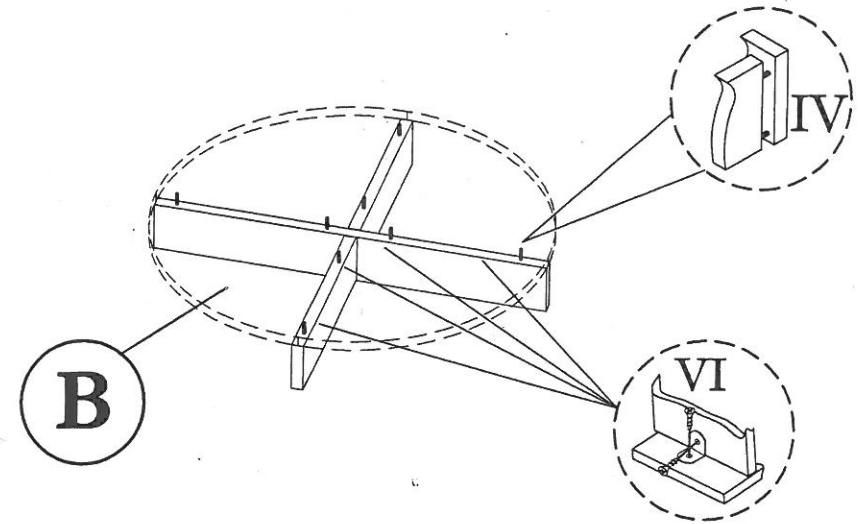

ASSEMBLY INSTRUCTION

MODEL : 2105/ COFFEE TABLE

Before you begin, please follow assembly instruction carefully.
Then follow them step by step.

STEP 1

STEP 2

STEP 3

STEP 4

HARDWARE LIST			
NO	DESCRIPTION		QTY
I	JCBCW SCREW M6 x 45		4pcs

II	M4 ALLEN KEY		1pc
III	CAP BIG		4pcs
IV	M8 X 30 PLASTIC DOWEL		16pcs

V	PVC NAIL WITH PIN		5pcs
VI	L BRACKET & SCREW M3.5 x 12		8sets
VII	Q-FIT		4sets

CAUTION:

To clean use soft, dry cloth. Do not use detergent or chemicals
Avoid contact with water and direct sunlight.
To be assembled on a soft, dry, clean and smooth surface.

COMPLETE SET

ORDERING REPAIR PARTS

In order to obtain smooth and rapid service when ordering repair parts, please give full attention to the following of PART NUMBER.

NO	DESCRIPTION	QTY
A	LOWER LEG	02
B	LOWER SHELF	01
C	SIDE LEG	04
D	TOP	01