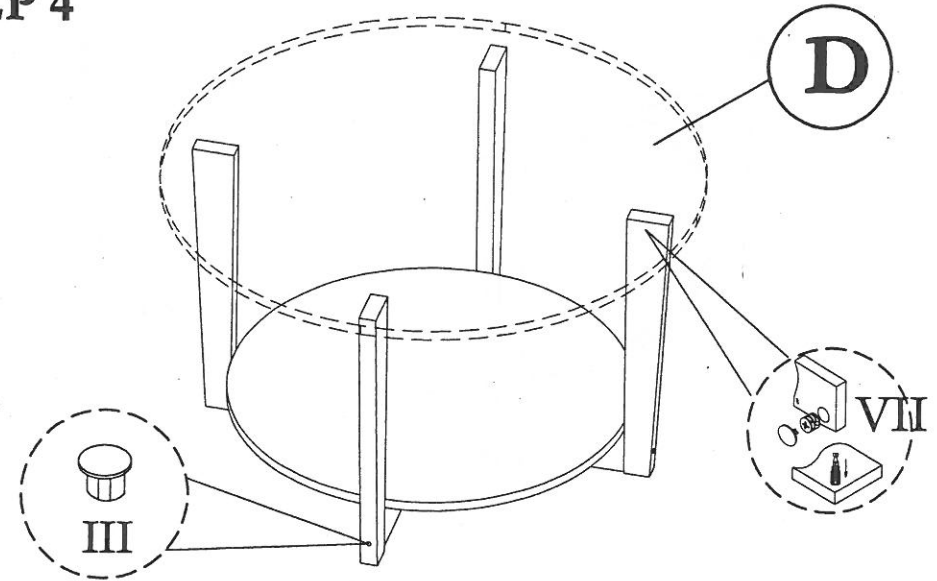

ASSEMBLY INSTRUCTION

MODEL : 2105/ COFFEE TABLE

Before you begin, please follow assembly instruction carefully.
Then follow them step by step.

STEP 1

STEP 2

STEP 3

STEP 4

HARDWARE LIST			
NO	DESCRIPTION		QTY
I	JCBCW SCREW M6 x 45		4pcs

II	M4 ALLEN KEY		1pc
III	CAP BIG		4pcs
IV	M8 X 30 PLASTIC DOWEL		16pcs

V	PVC NAIL WITH PIN		5pcs
VI	L BRACKET & SCREW M3.5 x 12		8sets
VII	Q-FIT		4sets

CAUTION:

To clean use soft, dry cloth. Do not use detergent or chemicals
Avoid contact with water and direct sunlight.
To be assembled on a soft, dry, clean and smooth surface.

COMPLETE SET

ORDERING REPAIR PARTS

In order to obtain smooth and rapid service when ordering repair parts, please give full attention to the following of PART NUMBER.

NO	DESCRIPTION	QTY
A	LOWER LEG	02
B	LOWER SHELF	01
C	SIDE LEG	04
D	TOP	01