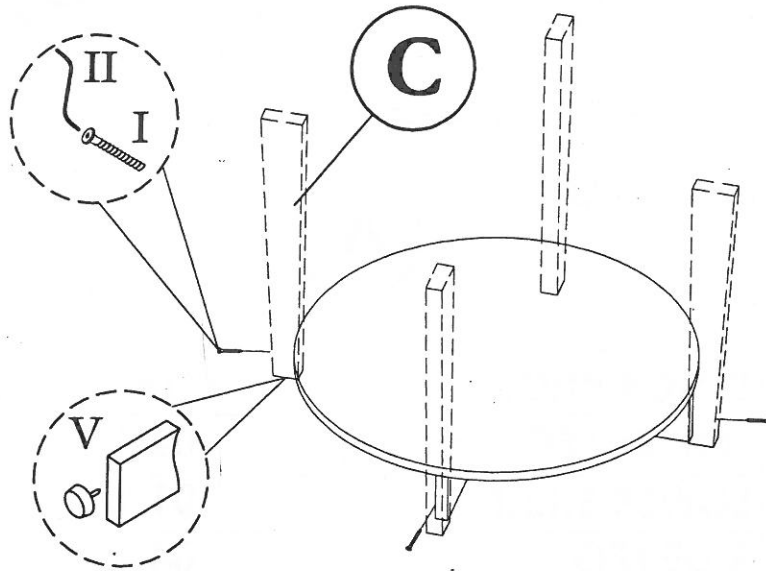

ASSEMBLY INSTRUCTION

MODEL : 2105/ COFFEE TABLE

Before you begin, please follow assembly instruction carefully.
Then follow them step by step.

STEP 1

STEP 2

STEP 3

STEP 4

HARDWARE LIST			
NO	DESCRIPTION		QTY
I	JCBCW SCREW M6 x 45		4pcs

II	M4 ALLEN KEY		1pc
III	CAP BIG		4pcs
IV	M8 X 30 PLASTIC DOWEL		16pcs

V	PVC NAIL WITH PIN		5pcs
VI	L BRACKET & SCREW M3.5 x 12		8sets
VII	Q-FIT		4sets

CAUTION:

To clean use soft, dry cloth. Do not use detergent or chemicals
Avoid contact with water and direct sunlight.
To be assembled on a soft, dry, clean and smooth surface.

COMPLETE SET

ORDERING REPAIR PARTS

In order to obtain smooth and rapid service when ordering repair parts, please give full attention to the following of PART NUMBER.

NO	DESCRIPTION	QTY
A	LOWER LEG	02
B	LOWER SHELF	01
C	SIDE LEG	04
D	TOP	01