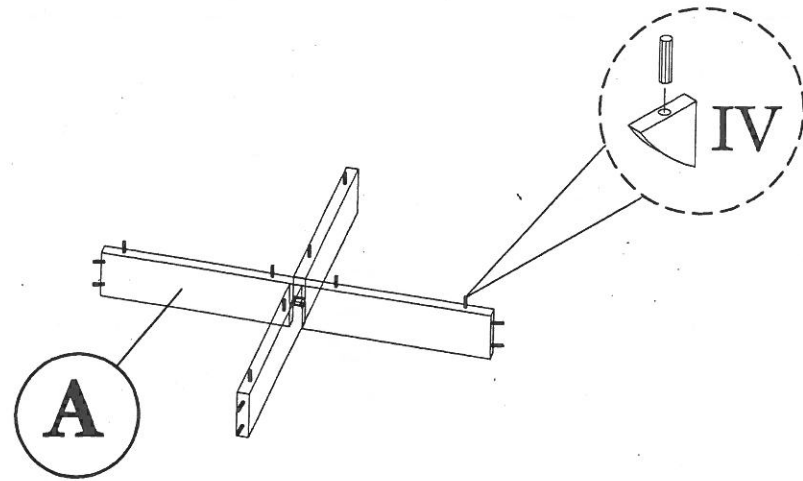

ASSEMBLY INSTRUCTION

MODEL : 2105/ COFFEE TABLE

Before you begin, please follow assembly instruction carefully.
Then follow them step by step.

STEP 1

STEP 2

STEP 3

STEP 4

HARDWARE LIST			
NO	DESCRIPTION		QTY
I	JCBCW SCREW M6 x 45		4pcs

II	M4 ALLEN KEY		1pc
III	CAP BIG		4pcs
IV	M8 X 30 PLASTIC DOWEL		16pcs

V	PVC NAIL WITH PIN		5pcs
VI	L BRACKET & SCREW M3.5 x 12		8sets
VII	Q-FIT		4sets

CAUTION:

To clean use soft, dry cloth. Do not use detergent or chemicals
Avoid contact with water and direct sunlight.
To be assembled on a soft, dry, clean and smooth surface.

COMPLETE SET

ORDERING REPAIR PARTS

In order to obtain smooth and rapid service when ordering repair parts, please give full attention to the following of PART NUMBER.

NO	DESCRIPTION	QTY
A	LOWER LEG	02
B	LOWER SHELF	01
C	SIDE LEG	04
D	TOP	01