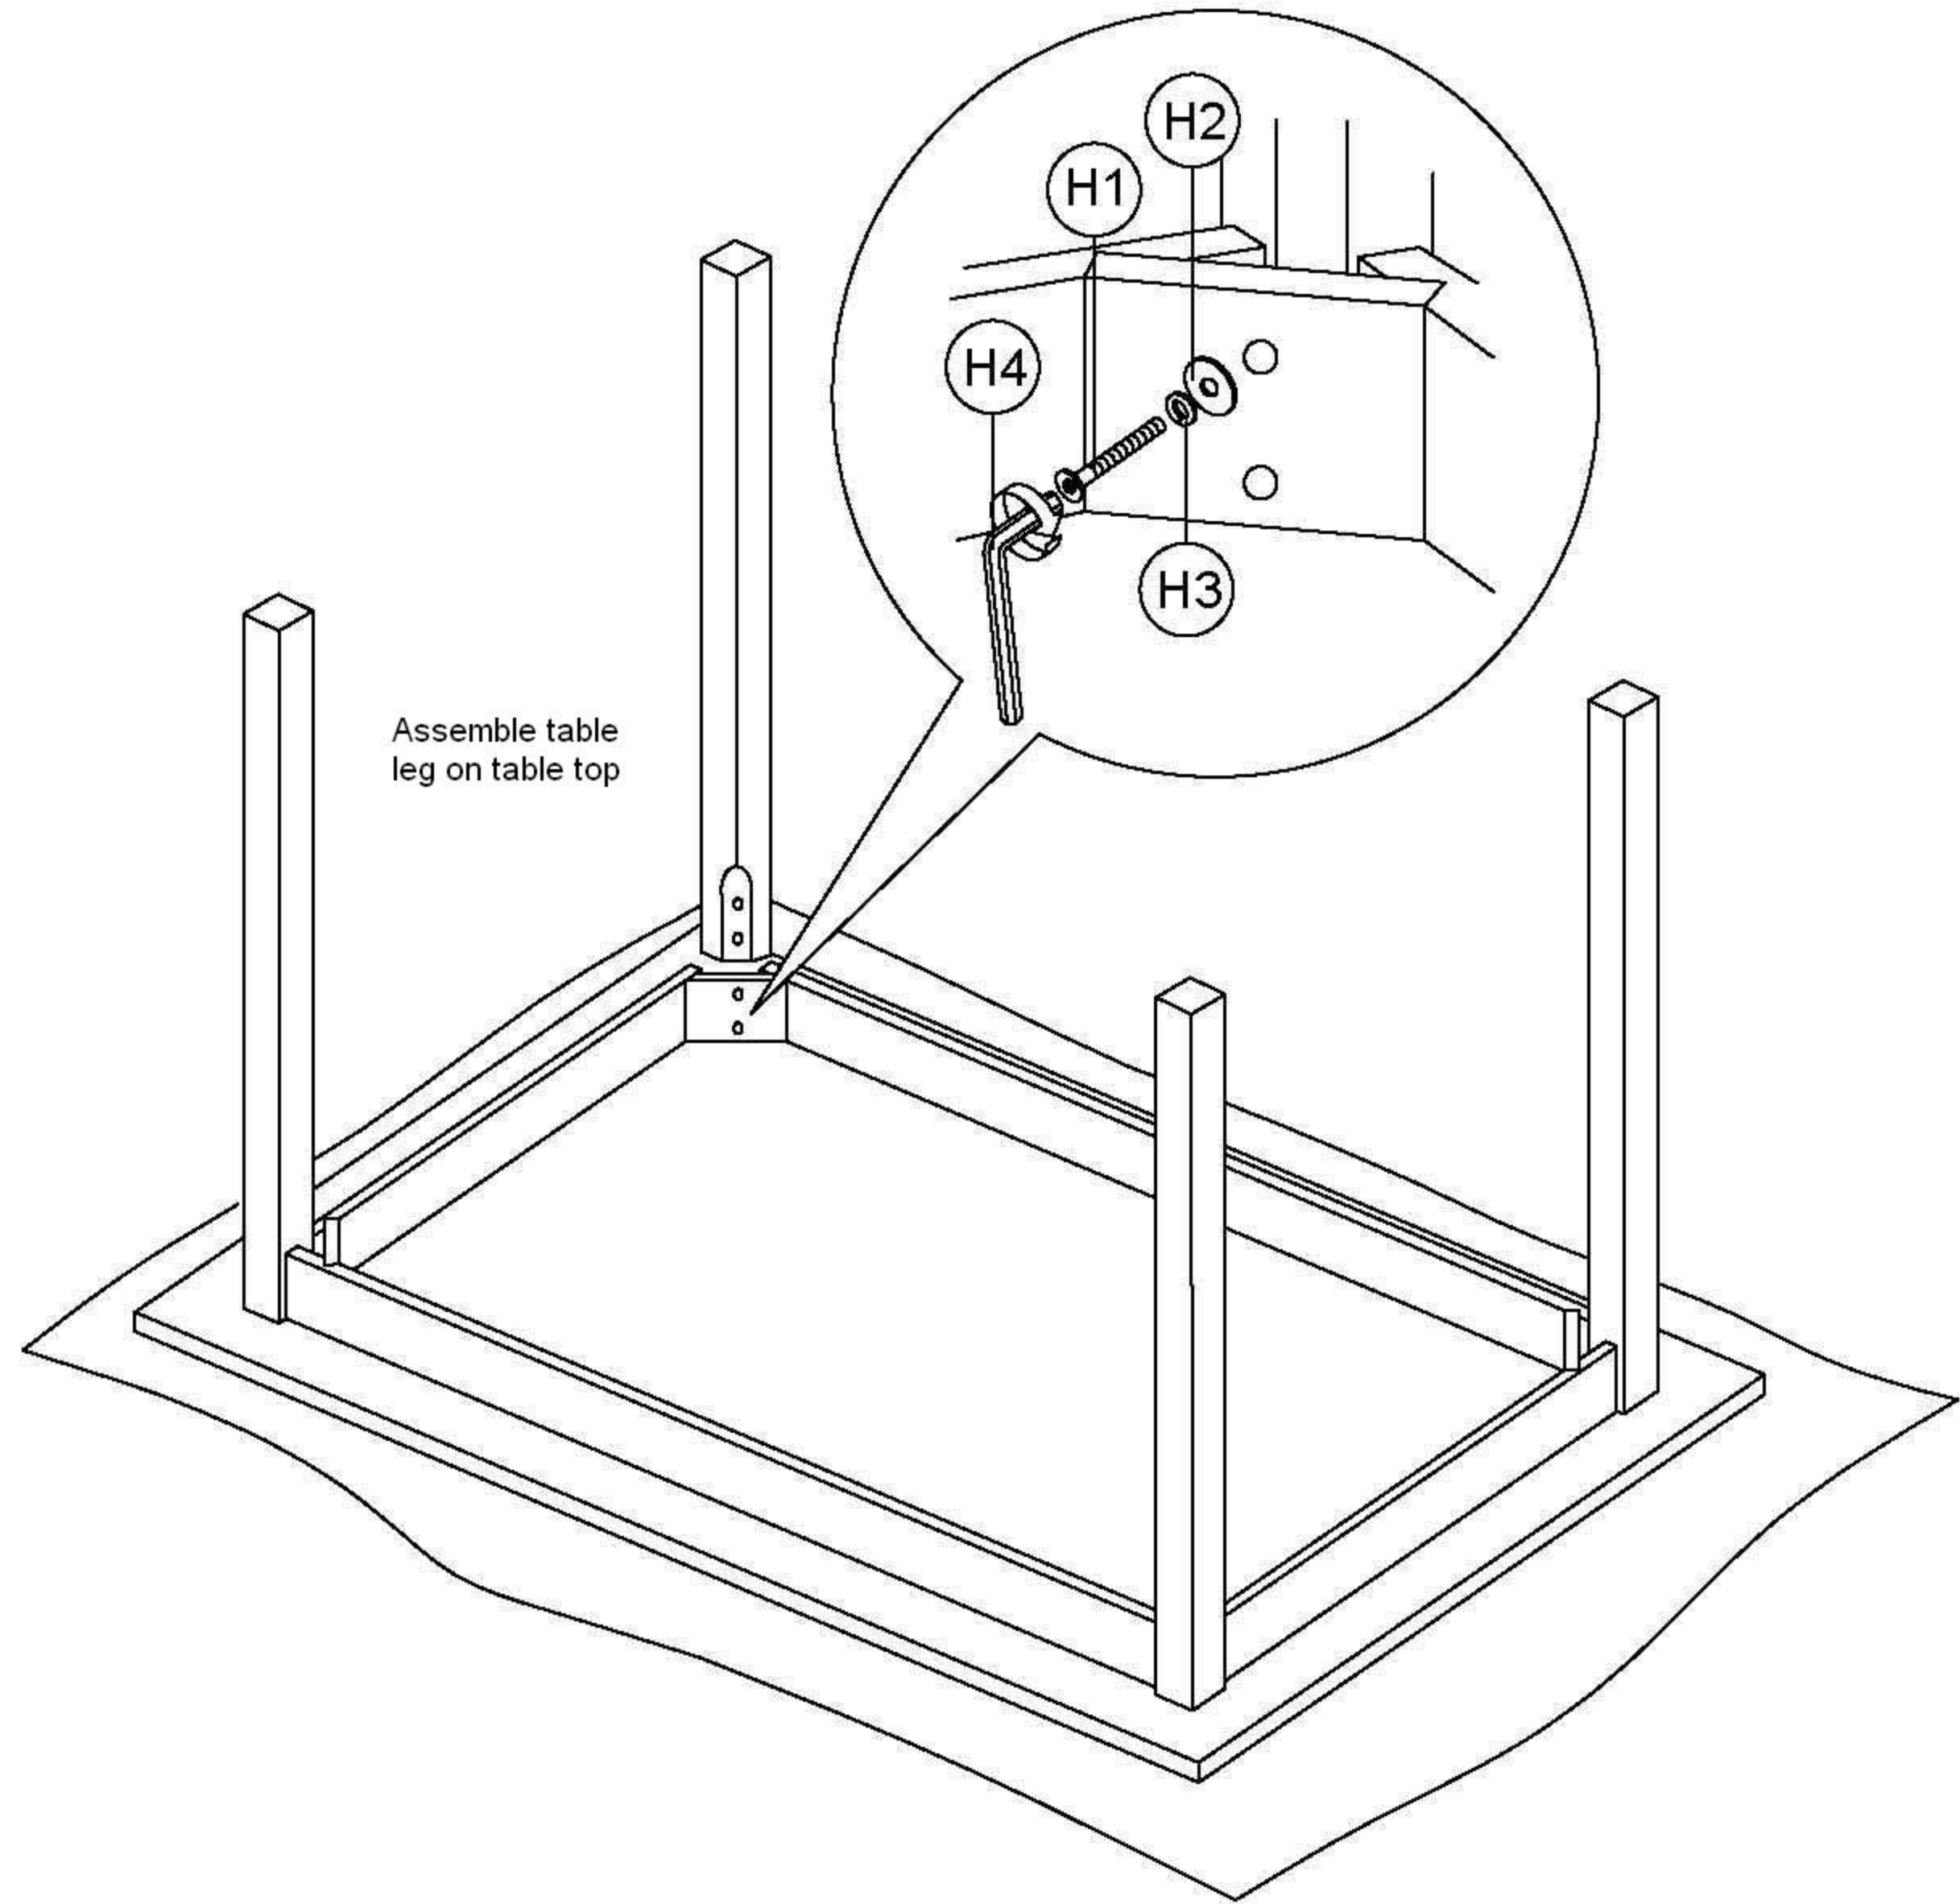

**LWM12758R53
DINING TABLE**

ASSEMBLY INSTRUCTION

STEP - 1

HARDWARE LIST

NO	DESCRIPTION	QTY
H1	 M8 x 50mm JCBB	8 pcs
H2	 M8 FLAT WASHER	8 pcs
H3	 M8 SPRING WASHER	8 pcs
H4	 ALLEN KEY	1 pcs