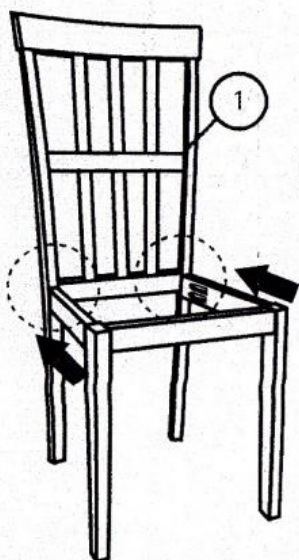

ASSEMBLY INSTRUCTIONS

MODEL: JET MOON DINING CHAIR

IMPORTANT NOTE :

- PLACE ALL WOODEN PARTS ON A CLEAN AND SMOOTH SURFACE SUCH AS A RUG OR CARPET TO AVOID THE PARTS FROM BEING SCRATCHED.
- BEFORE YOU BEING, KINDLY FOLLOW THE ASSEMBLY INTRUCTIONS STEP BY STEP.
- DO NOT TIGHTEN ALL SCREWS UNTIL THE CHAIR IS FULLY SET-UP.

HARDWARE LIST		
NO	DESCRIPTION	QTY
A	JCBC M6 X 50MM	12 PCS
B	SPRING WASHER	12 PCS
C	CSK M4 X 30 MM	6 PCS
D	WOOD DOWEL	8 PCS
E	ALLEN KEY	1 PCS

PART LIST		
NO	DESCRIPTION	QTY
1	BACK REST	2 PCS
2	SIDE RAIL	4 PCS
3	FRONT LEG	2 PCS
4	CUSHION	2 PCS

STEP 1

STEP 2

STEP 3