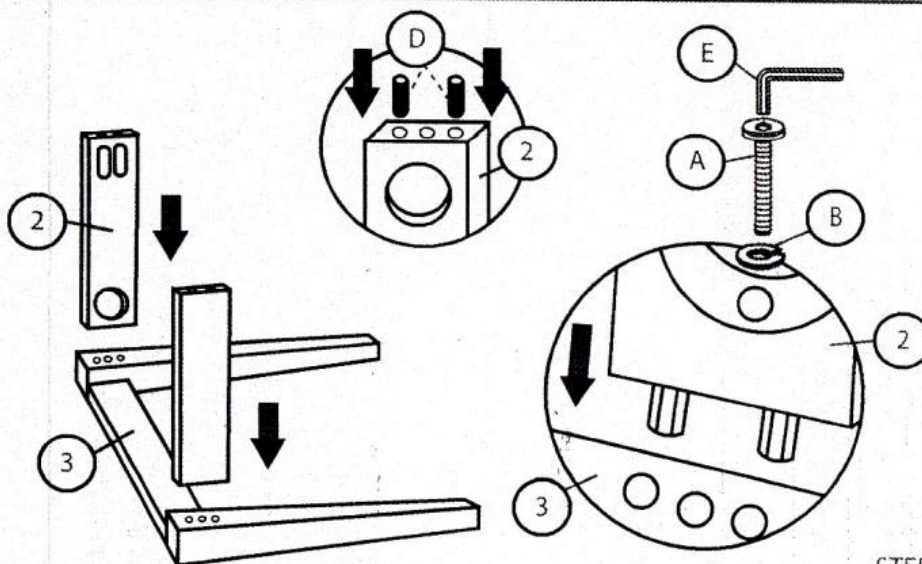

ASSEMBLY INSTRUCTIONS

MODEL: JET MOON DINING CHAIR

IMPORTANT NOTE :

- PLACE ALL WOODEN PARTS ON A CLEAN AND SMOOTH SURFACE SUCH AS A RUG OR CARPET TO AVOID THE PARTS FROM BEING SCRATCHED.
- BEFORE YOU BEING, KINDLY FOLLOW THE ASSEMBLY INTRUCTIONS STEP BY STEP.
- DO NOT TIGHTEN ALL SCREWS UNTIL THE CHAIR IS FULLY SET-UP.

HARDWARE LIST		
NO	DESCRIPTION	QTY
A	JCBC M6 X 50MM 	12 PCS
B	SPRING WASHER 	12 PCS
C	CSK M4 X 30 MM 	6 PCS
D	WOOD DOWEL 	8 PCS
E	ALLEN KEY 	1 PCS

PART LIST		
NO	DESCRIPTION	QTY
1	BACK REST	2 PCS
2	SIDE RAIL	4 PCS
3	FRONT LEG	2 PCS
4	CUSHION	2 PCS

STEP 1

STEP 2

STEP 3