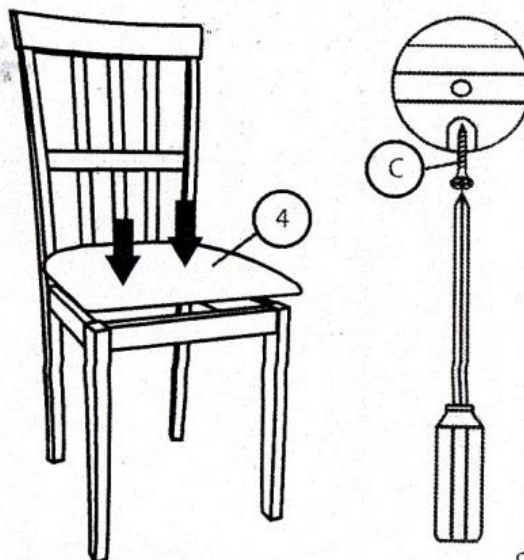

ASSEMBLY INSTRUCTIONS

MODEL: JET MOON DINING CHAIR

IMPORTANT NOTE :

- PLACE ALL WOODEN PARTS ON A CLEAN AND SMOOTH SURFACE SUCH AS A RUG OR CARPET TO AVOID THE PARTS FROM BEING SCRATCHED.
- BEFORE YOU BEING, KINDLY FOLLOW THE ASSEMBLY INTRUCTIONS STEP BY STEP.
- DO NOT TIGHTEN ALL SCREWS UNTIL THE CHAIR IS FULLY SET-UP.

HARDWARE LIST		
NO	DESCRIPTION	QTY
A	JCBC M6 X 50MM 	12 PCS
B	SPRING WASHER 	12 PCS
C	CSK M4 X 30 MM 	6 PCS
D	WOOD DOWEL 	8 PCS
E	ALLEN KEY 	1 PCS

PART LIST		
NO	DESCRIPTION	QTY
1	BACK REST	2 PCS
2	SIDE RAIL	4 PCS
3	FRONT LEG	2 PCS
4	CUSHION	2 PCS

STEP 1

STEP 2

STEP 3