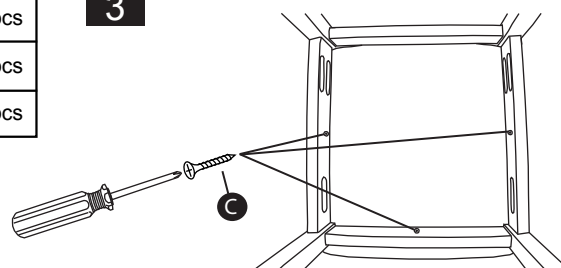

ASSEMBLY INSTRUCTION

MODEL : CHEER DINING CHAIR

Important note: - Place all wooden part on a clean and smooth surface such as rug or carpet to avoid the part from being scratch.
- Please follow the assembly instruction step by step.
- Do not tighten all screw until the chair is fully set-up.

Hardware List

No	DESCRIPTION	QTY.
A	JCBC M6 x 50mm	12 pcs
B	Spring Washer	12 pcs
C	CSK M4 x 30mm	6 pcs
D	Wood Dowel	8 pcs
E	Allen Key	1 pc

Part List

No	DESCRIPTION	QTY.
1	Back Rest	2 pcs
2	Side Rail	4 pcs
3	Front Leg	2 pcs
4	Cushion	2 pcs

2

3

4

ASSEMBLY INSTRUCTION

MODEL : CHEER DINING CHAIR

Important note: - Place all wooden part on a clean and smooth surface such as rug or carpet to avoid the part from being scratch.
- Please follow the assembly instruction step by step.
- Do not tighten all screw until the chair is fully set-up.

Hardware List

No	DESCRIPTION	QTY.
A	JCBC M6 x 50mm	12 pcs
B	Spring Washer	12 pcs
C	CSK M4 x 30mm	6 pcs
D	Wood Dowel	8 pcs
E	Allen Key	1 pc

Part List

No	DESCRIPTION	QTY.
1	Back Rest	2 pcs
2	Side Rail	4 pcs
3	Front Leg	2 pcs
4	Cushion	2 pcs

2

3

4