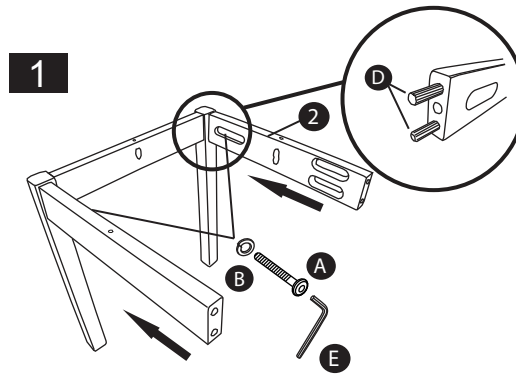

### MODEL : CHEER DINING CHAIR

Important note: - Place all wooden part on a clean and smooth surface such as rug or carpet to avoid the part from being scratch.  
 - Please follow the assembly instruction step by step.  
 - Do not tighten all screw until the chair is fully set-up.

#### Hardware List

No	DESCRIPTION	QTY.
A	JCBC M6 x 50mm 	12 pcs
B	Spring Washer 	12 pcs
C	CSK M4 x 30mm 	6 pcs
D	Wood Dowel 	8 pcs
E	Allen Key 	1 pc

#### Part List

No	DESCRIPTION	QTY.
1	Back Rest	2 pcs
2	Side Rail	4 pcs
3	Front Leg	2 pcs
4	Cushion	2 pcs

**2**

**3**

**4**