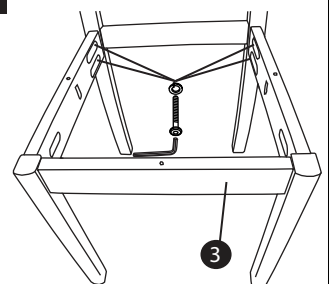

ASSEMBLY INSTRUCTION

MODEL : CHEER DINING CHAIR

Important note: - Place all wooden part on a clean and smooth surface such as rug or carpet to avoid the part from being scratch.
- Please follow the assembly instruction step by step.
- Do not tighten all screw until the chair is fully set-up.

Hardware List

No	DESCRIPTION	QTY.
A	JCBC M6 x 50mm	12 pcs
B	Spring Washer	12 pcs
C	CSK M4 x 30mm	6 pcs
D	Wood Dowel	8 pcs
E	Allen Key	1 pc

Part List

No	DESCRIPTION	QTY.
1	Back Rest	2 pcs
2	Side Rail	4 pcs
3	Front Leg	2 pcs
4	Cushion	2 pcs

2

3

4

ASSEMBLY INSTRUCTION

MODEL : CHEER DINING CHAIR

Important note: - Place all wooden part on a clean and smooth surface such as rug or carpet to avoid the part from being scratch.
- Please follow the assembly instruction step by step.
- Do not tighten all screw until the chair is fully set-up.

Hardware List

No	DESCRIPTION	QTY.
A	JCBC M6 x 50mm	12 pcs
B	Spring Washer	12 pcs
C	CSK M4 x 30mm	6 pcs
D	Wood Dowel	8 pcs
E	Allen Key	1 pc

Part List

No	DESCRIPTION	QTY.
1	Back Rest	2 pcs
2	Side Rail	4 pcs
3	Front Leg	2 pcs
4	Cushion	2 pcs

2

3

4