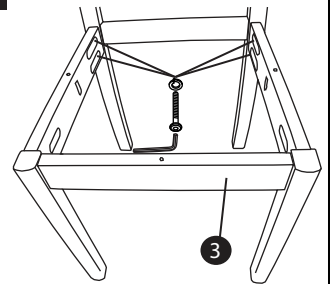

#### Hardware List

No	DESCRIPTION	QTY.
A	JCBC M6 x 50mm 	12 pcs
B	Spring Washer 	12 pcs
C	CSK M4 x 30mm 	6 pcs
D	Wood Dowel 	8 pcs
E	Allen Key 	1 pc

#### Part List

No	DESCRIPTION	QTY.
1	Back Rest	2 pcs
2	Side Rail	4 pcs
3	Front Leg	2 pcs
4	Cushion	2 pcs

**2**

**3**

**4**