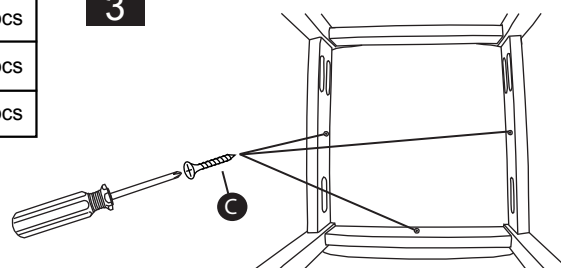

#### Hardware List

No	DESCRIPTION	QTY.
A	JCBC M6 x 50mm 	12 pcs
B	Spring Washer 	12 pcs
C	CSK M4 x 30mm 	6 pcs
D	Wood Dowel 	8 pcs
E	Allen Key 	1 pc

#### Part List

No	DESCRIPTION	QTY.
1	Back Rest	2 pcs
2	Side Rail	4 pcs
3	Front Leg	2 pcs
4	Cushion	2 pcs

**2**

**3**

**4**