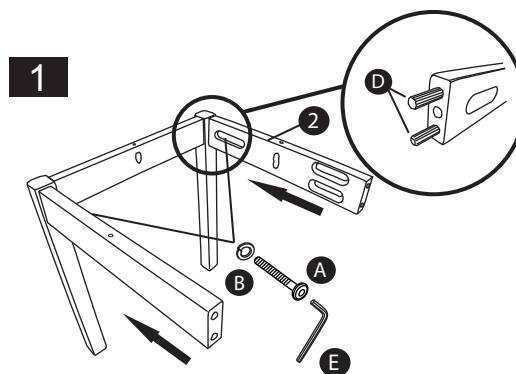

#### Part List

No	DESCRIPTION	QTY.
1	Back Rest	2 pcs
2	Side Rail	4 pcs
3	Front Leg	2 pcs
4	Cushion	2 pcs

**2**

**3**

**4**

### MODEL : CHEER DINING CHAIR

Important note: - Place all wooden part on a clean and smooth surface such as rug or carpet to avoid the part from being scratch.  
 - Please follow the assembly instruction step by step.  
 - Do not tighten all screw until the chair is fully set-up.

#### Hardware List

No	DESCRIPTION	QTY.
A	JCBC M6 x 50mm 	12 pcs
B	Spring Washer 	12 pcs
C	CSK M4 x 30mm 	6 pcs
D	Wood Dowel 	8 pcs
E	Allen Key 	1 pc