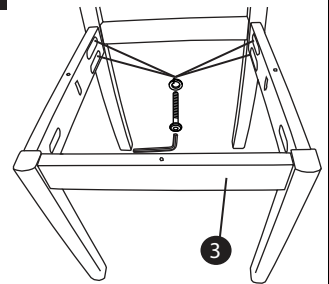

Hardware List

No	DESCRIPTION	QTY.
A	JCBC M6 x 50mm 	12 pcs
B	Spring Washer 	12 pcs
C	CSK M4 x 30mm 	6 pcs
D	Wood Dowel 	8 pcs
E	Allen Key 	1 pc

Part List

No	DESCRIPTION	QTY.
1	Back Rest	2 pcs
2	Side Rail	4 pcs
3	Front Leg	2 pcs
4	Cushion	2 pcs

2

3

4

ASSEMBLY INSTRUCTION

MODEL : CHEER DINING CHAIR

Important note: - Place all wooden part on a clean and smooth surface such as rug or carpet to avoid the part from being scratch.
 - Please follow the assembly instruction step by step.
 - Do not tighten all screw until the chair is fully set-up.