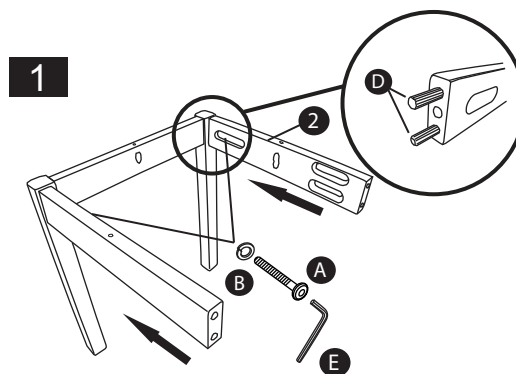

Hardware List

No	DESCRIPTION	QTY.
A	JCBC M6 x 50mm 	12 pcs
B	Spring Washer 	12 pcs
C	CSK M4 x 30mm 	6 pcs
D	Wood Dowel 	8 pcs
E	Allen Key 	1 pc

Part List

No	DESCRIPTION	QTY.
1	Back Rest	2 pcs
2	Side Rail	4 pcs
3	Front Leg	2 pcs
4	Cushion	2 pcs

2

3

4

ASSEMBLY INSTRUCTION

MODEL : CHEER DINING CHAIR

Important note: - Place all wooden part on a clean and smooth surface such as rug or carpet to avoid the part from being scratch.
 - Please follow the assembly instruction step by step.
 - Do not tighten all screw until the chair is fully set-up.