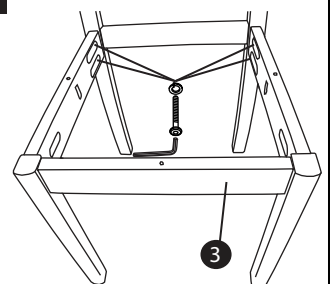

### MODEL : CHEER DINING CHAIR

Important note: - Place all wooden part on a clean and smooth surface such as rug or carpet to avoid the part from being scratch.  
 - Please follow the assembly instruction step by step.  
 - Do not tighten all screw until the chair is fully set-up.

#### Hardware List

No	DESCRIPTION	QTY.
A	JCBC M6 x 50mm 	12 pcs
B	Spring Washer 	12 pcs
C	CSK M4 x 30mm 	6 pcs
D	Wood Dowel 	8 pcs
E	Allen Key 	1 pc

#### Part List

No	DESCRIPTION	QTY.
1	Back Rest	2 pcs
2	Side Rail	4 pcs
3	Front Leg	2 pcs
4	Cushion	2 pcs

**2**

**3**

**4**