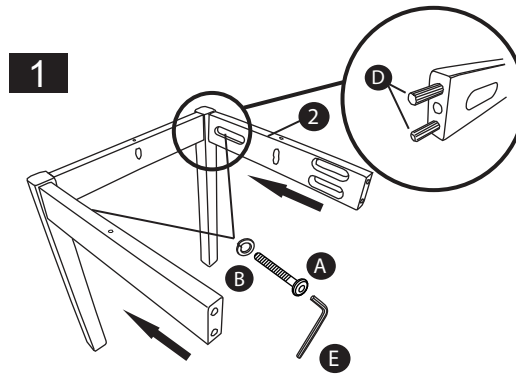

ASSEMBLY INSTRUCTION

MODEL : CHEER DINING CHAIR

Important note: - Place all wooden part on a clean and smooth surface such as rug or carpet to avoid the part from being scratch.
 - Please follow the assembly instruction step by step.
 - Do not tighten all screw until the chair is fully set-up.

Hardware List

No	DESCRIPTION	QTY.
A	JCBC M6 x 50mm 	12 pcs
B	Spring Washer 	12 pcs
C	CSK M4 x 30mm 	6 pcs
D	Wood Dowel 	8 pcs
E	Allen Key 	1 pc

Part List

No	DESCRIPTION	QTY.
1	Back Rest	2 pcs
2	Side Rail	4 pcs
3	Front Leg	2 pcs
4	Cushion	2 pcs

2

3

4

ASSEMBLY INSTRUCTION

MODEL : CHEER DINING CHAIR

Important note: - Place all wooden part on a clean and smooth surface such as rug or carpet to avoid the part from being scratch.
 - Please follow the assembly instruction step by step.
 - Do not tighten all screw until the chair is fully set-up.