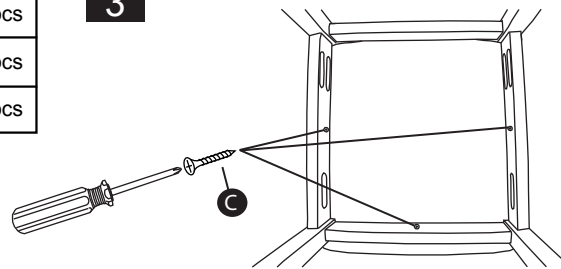

ASSEMBLY INSTRUCTION

MODEL : CHEER DINING CHAIR

Important note: - Place all wooden part on a clean and smooth surface such as rug or carpet to avoid the part from being scratch.
 - Please follow the assembly instruction step by step.
 - Do not tighten all screw until the chair is fully set-up.

Hardware List

No	DESCRIPTION	QTY.
A	JCBC M6 x 50mm 	12 pcs
B	Spring Washer 	12 pcs
C	CSK M4 x 30mm 	6 pcs
D	Wood Dowel 	8 pcs
E	Allen Key 	1 pc

Part List

No	DESCRIPTION	QTY.
1	Back Rest	2 pcs
2	Side Rail	4 pcs
3	Front Leg	2 pcs
4	Cushion	2 pcs

2

3

4

ASSEMBLY INSTRUCTION

MODEL : CHEER DINING CHAIR

Important note: - Place all wooden part on a clean and smooth surface such as rug or carpet to avoid the part from being scratch.
 - Please follow the assembly instruction step by step.
 - Do not tighten all screw until the chair is fully set-up.