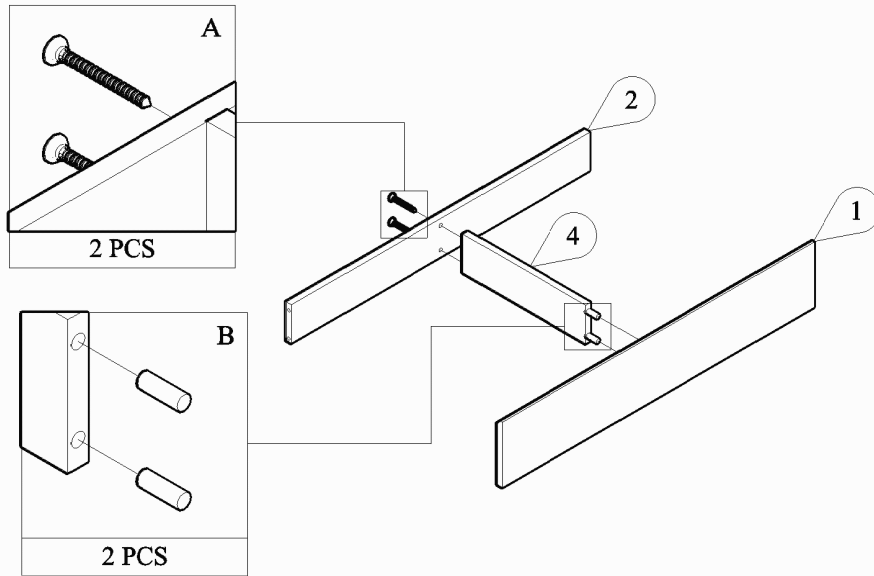

MODEL : JM DW 0028 - US

PANEL POSITION

	ACCESSORIES	QUANTITY
A	 SCREW M4x38MM	10 PCS
B	 WOOD DOWEL M8x30MM	2 PCS
C	 SCREW M4x20MM	7 PCS
D	 CASTER SCREW M4x20MM	6 PCS 12 PCS

START ASSEMBLY

STEP 1

STEP 2

STEP 3

STEP 4