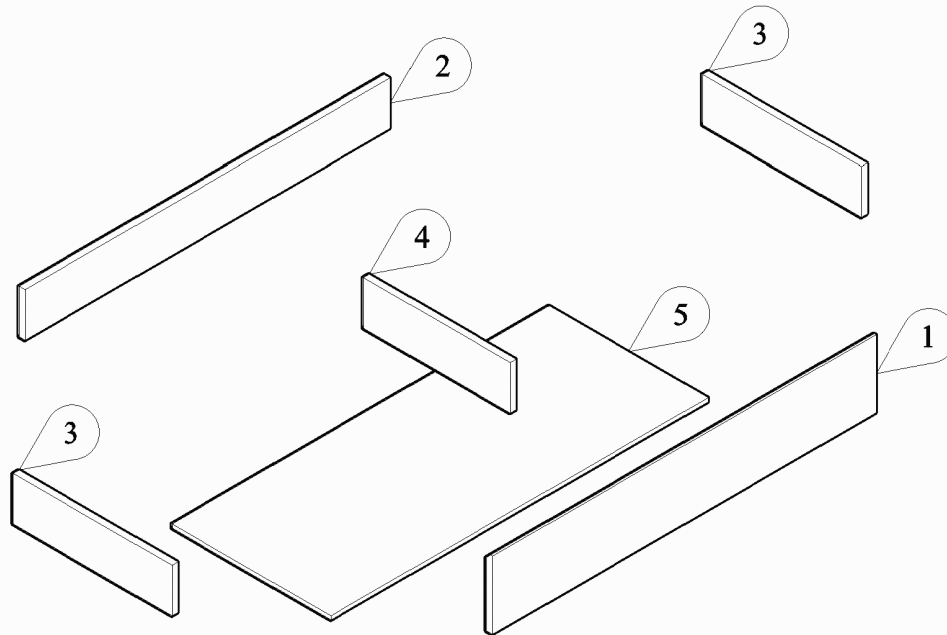

MODEL : JM DW 0028 - US

PANEL POSITION

	ACCESSORIES	QUANTITY
A	 SCREW M4x38MM	10 PCS
B	 WOOD DOWEL M8x30MM	2 PCS
C	 SCREW M4x20MM	7 PCS
D	 CASTER SCREW M4x20MM	6 PCS 12 PCS

START ASSEMBLY

STEP 1

STEP 2

STEP 3

STEP 4