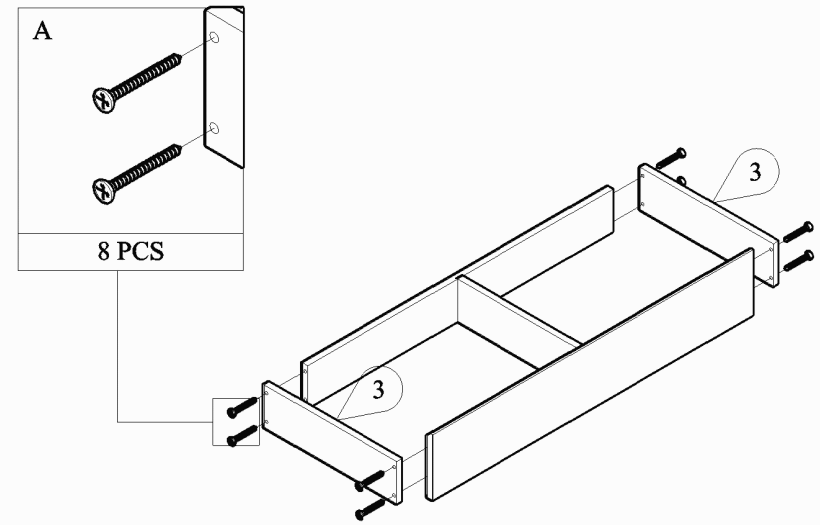

MODEL : JM DW 0028 - US

PANEL POSITION

	ACCESSORIES	QUANTITY
A	 SCREW M4x38MM	10 PCS
B	 WOOD DOWEL M8x30MM	2 PCS
C	 SCREW M4x20MM	7 PCS
D	 CASTER SCREW M4x20MM	6 PCS 12 PCS

START ASSEMBLY

STEP 1

STEP 2

STEP 3

STEP 4