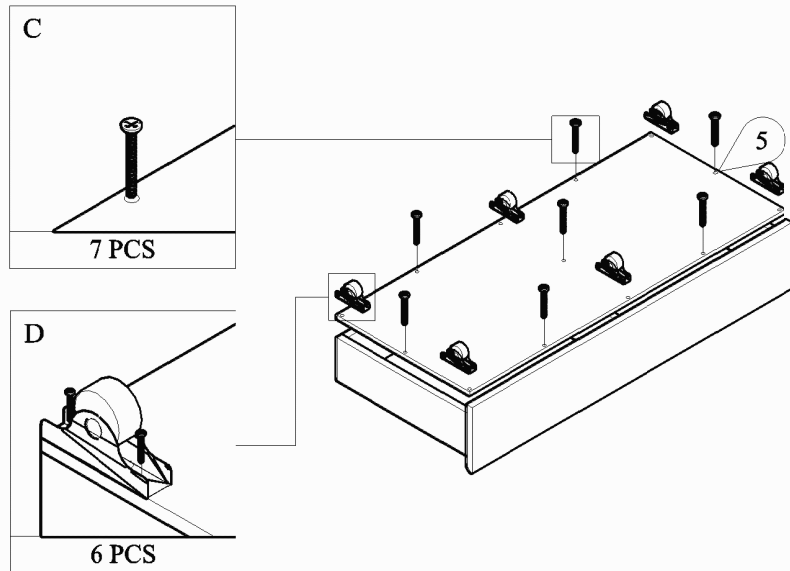

MODEL : JM DW 0028 - US

PANEL POSITION

	ACCESSORIES	QUANTITY
A	 SCREW M4x38MM	10 PCS
B	 WOOD DOWEL M8x30MM	2 PCS
C	 SCREW M4x20MM	7 PCS
D	 CASTER SCREW M4x20MM	6 PCS 12 PCS

START ASSEMBLY

STEP 1

STEP 2

STEP 3

STEP 4