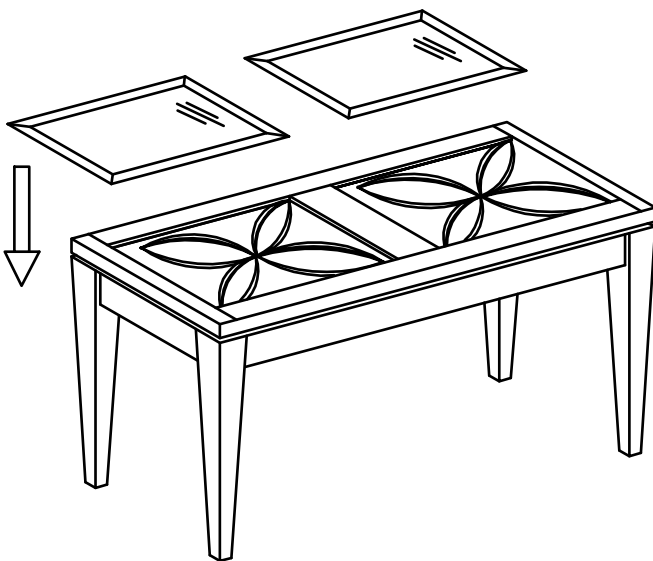

ASSEMBLY INSTRUCTION

ITEM: CDC146-DINING TABLE

NO.	PARTS LIST		Q'TY
1		TABLE TOP	1PC
2		TABLE LEG	4PCS
3		GLASS	2PCS

NO.	HARDWARE LIST		Q'TY
A		WRENCH 5MM	1PC
B		BOLT Ø5/16"×2-1/2"	8PCS
C		LOCK WASHER Ø5/16"	8PCS
D		FLAT WASHER Ø5/16"×22MM	8PCS

STEP 1

STEP 2

STEP 3