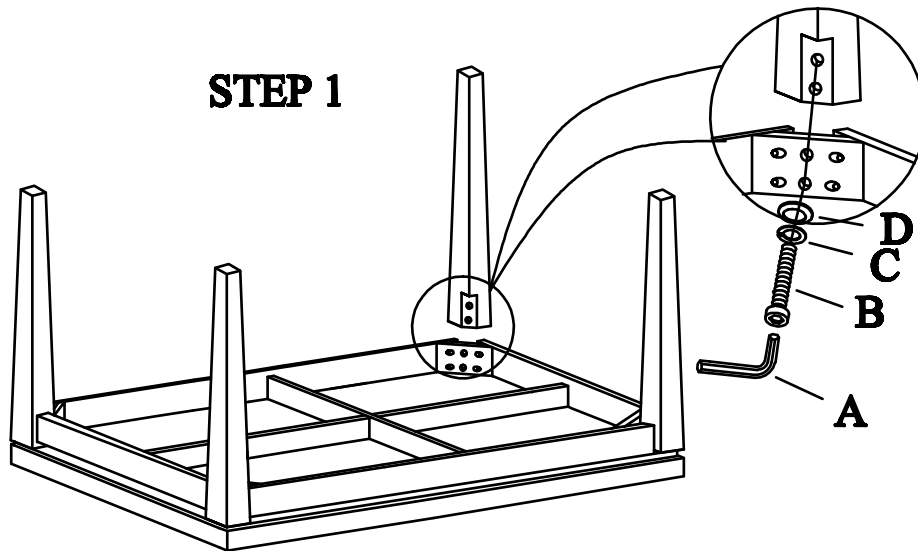

ASSEMBLY INSTRUCTION

ITEM: CDC146-DINING TABLE

NO.	PARTS LIST		Q'TY
1		TABLE TOP	1PC
2		TABLE LEG	4PCS
3		GLASS	2PCS

NO.	HARDWARE LIST		Q'TY
A		WRENCH 5MM	1PC
B		BOLT Ø5/16"×2-1/2"	8PCS
C		LOCK WASHER Ø5/16"	8PCS
D		FLAT WASHER Ø5/16"×22MM	8PCS

STEP 1

STEP 2

STEP 3