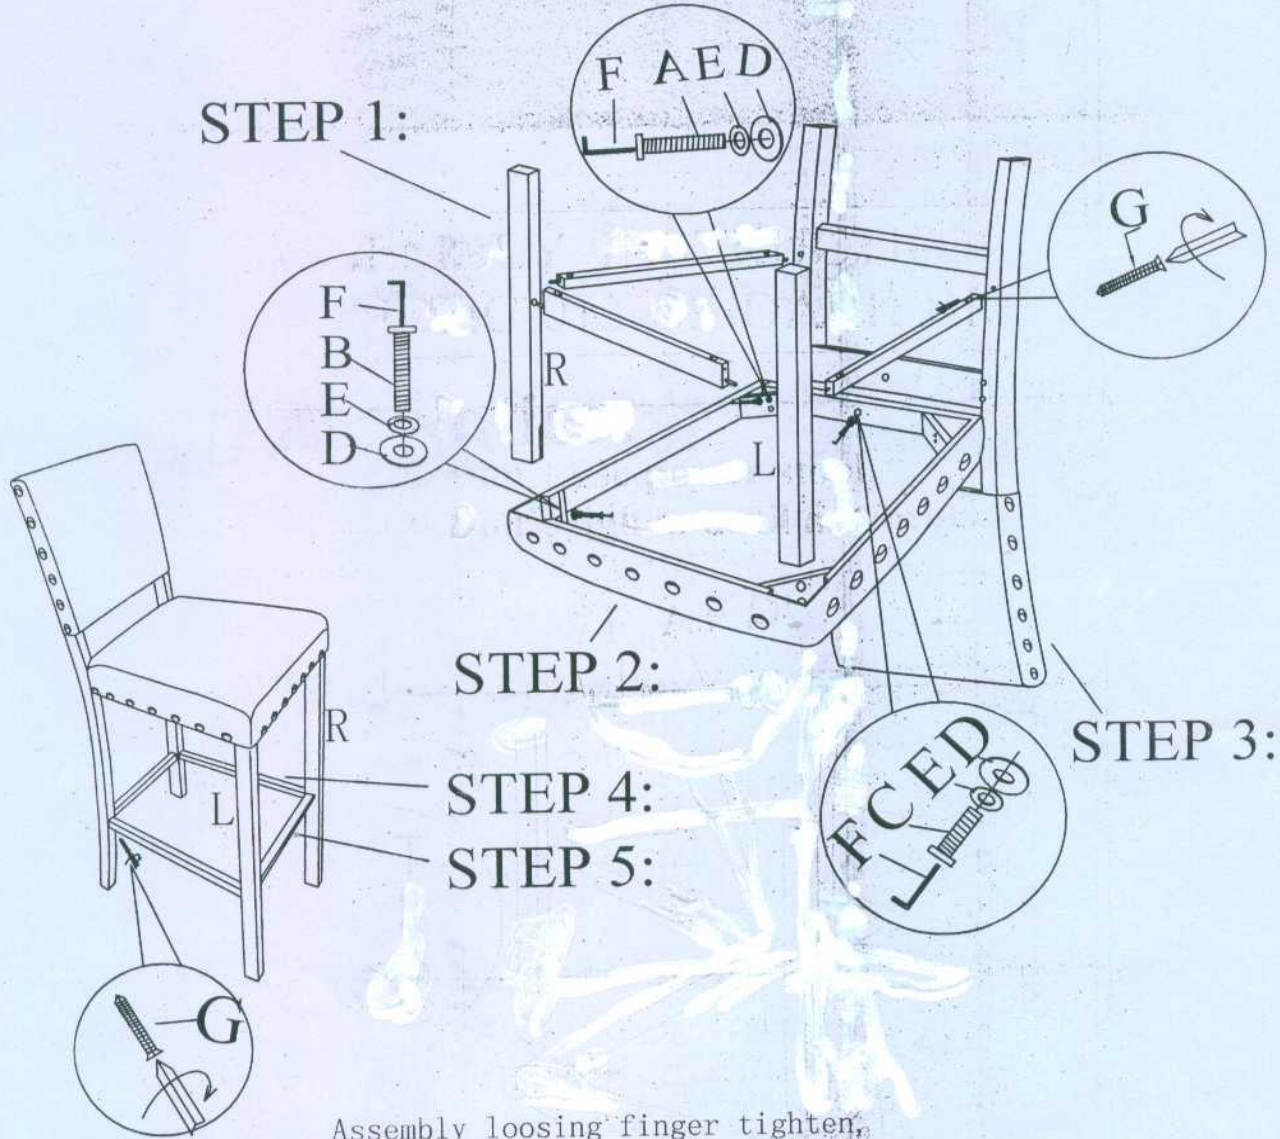

ASSEMBLY INSTRUCTION

Item NO.:IDAC-013-BS-DARK BROWN

2PCS

! Notice:

- ① Don't use power stool.
- ② Don't tighten until assembly all.

Assembly loosening finger tighten,
Do not tighten until assembly all legs.

PARTS LIST				HARDWARE LIST				
1	R		Leg	2pcs	A		Bolt(Ø1/4"*3-1/2" L)	4pcs
	L				B		Bolt(Ø1/4"*2-1/4" L)	4pcs
2			Seat Frame	1pc	C		Bolt(Ø1/4"*1-1/2" L)	1pc
3			Chair Back	1pc	D		Washer(Ø1/4"*19mm)	9pcs
4			Side connector	2pcs	E		Lock Washer(Ø1/4")	9pcs
5			Front connector	1pc	F		Allen Wrench	1pc
					G		Wood Screw#8*1-1/2	6pcs