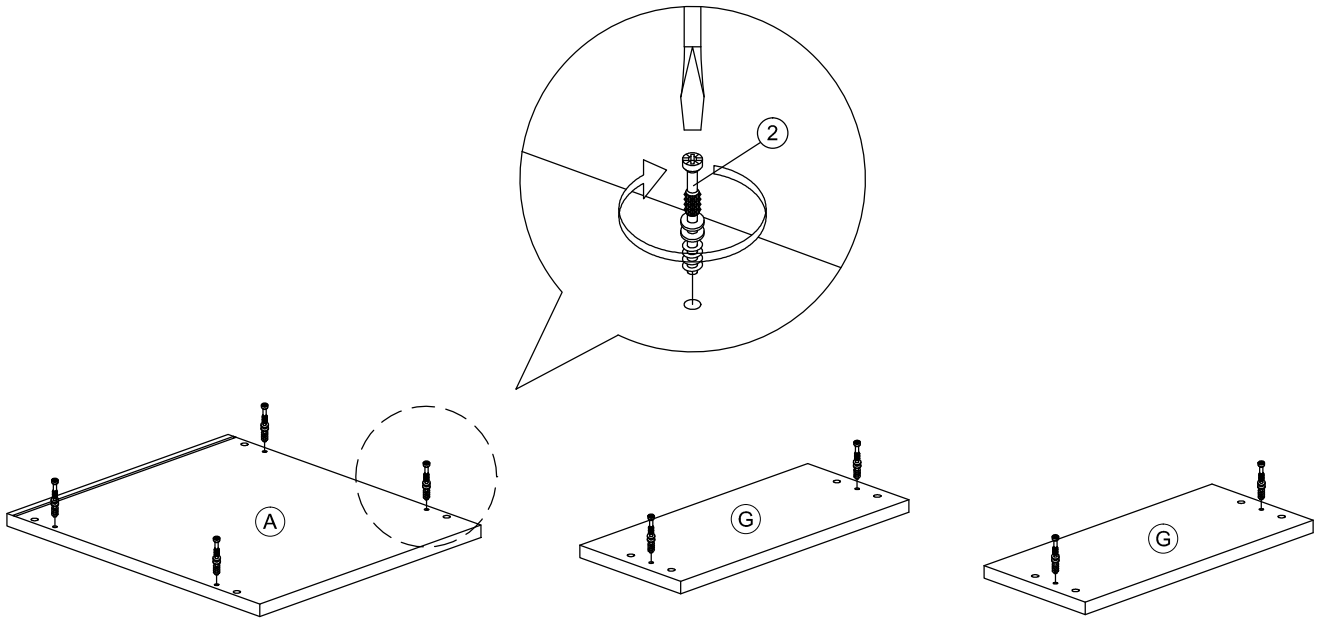

Assembly Instruction

STEP 2