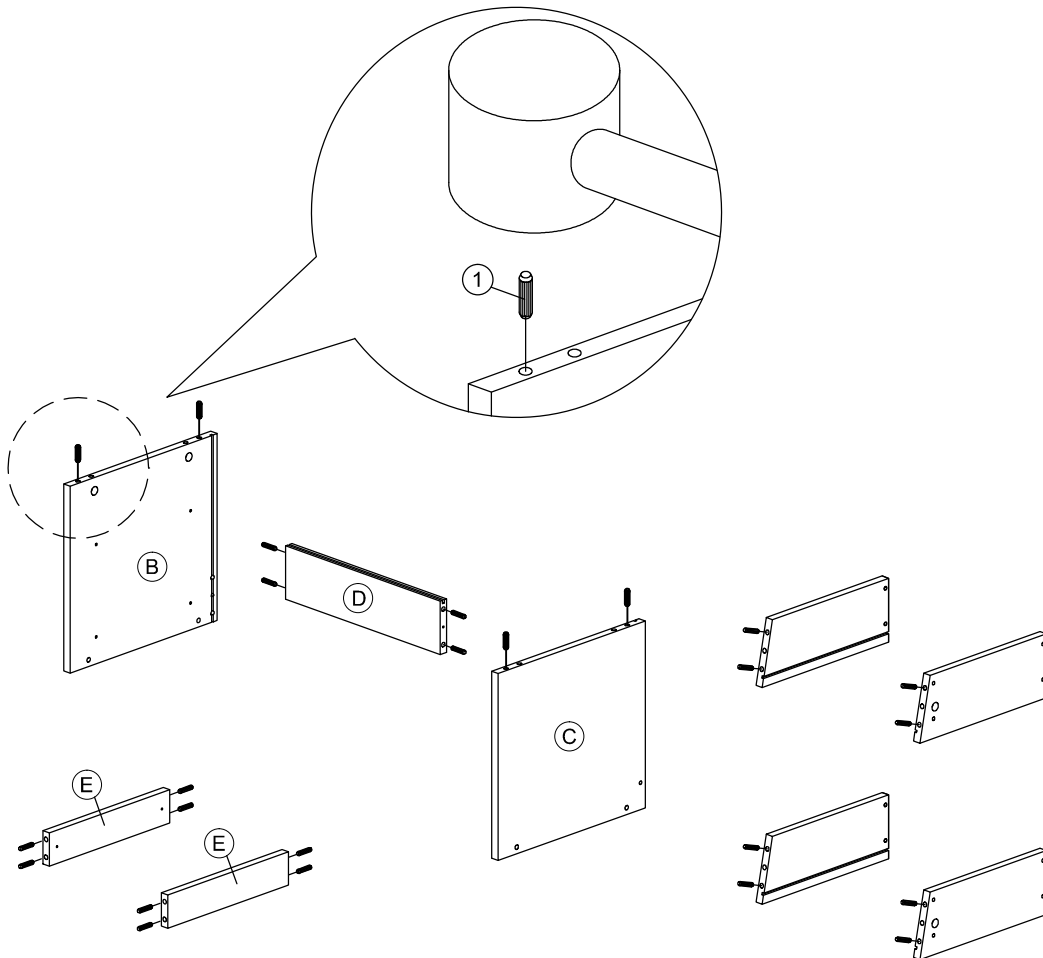

Assembly Instruction

<i>Hardware List</i>			
No.	SHAPE	DESCRIPTION	Qty.
1		8x25mm Wood Dowel	24Pcs
2		15MM Myfix Minifix	8Sets
3		M5x8mm Screw (Euro Screw)	8Pcs
4		M3x16mm Screw	4Pcs
5		M3.5x15mm Screw	16Pcs
6		M4x38mm Screw	18Pcs
7		M4x50mm Screw	6Pcs
8		JCBC - Blot M6x30mm	4Pcs
9		L Bracket	4 Pcs
10		Nail Leg	4Pcs

11		L Key	1Pc
12		Z Bracket (Big)	2Pcs
13		Metal Drawer Slide 12" (300mm)	2 Sets
14		Minifix Cap	4Pcs
15		Screw Cap	2Pcs
16		Metal Cross Bar 368x25x25mm	2Pcs

STEP 1