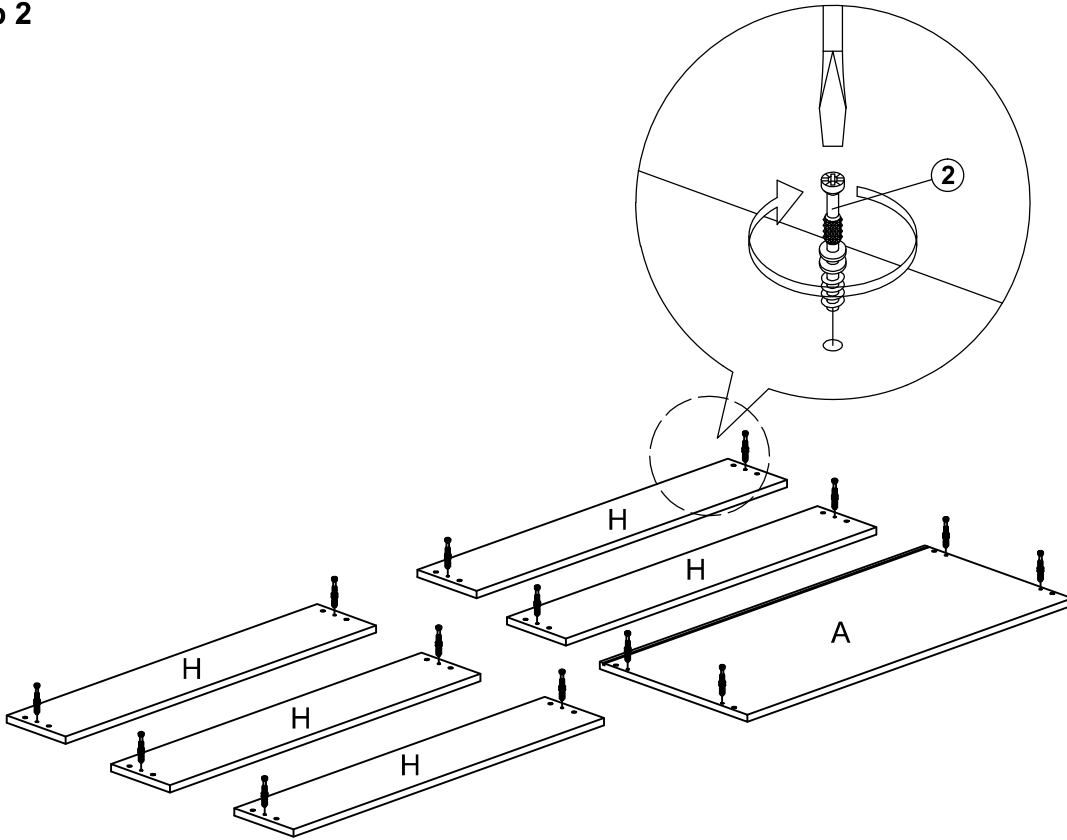

Assembly Instruction

Step 2