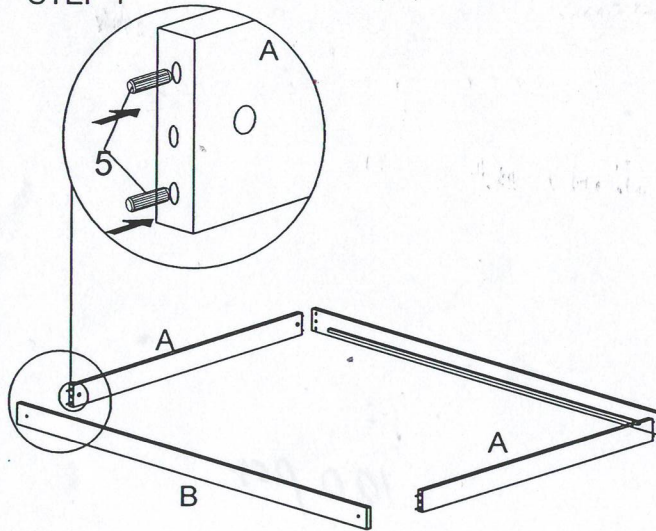

ASSEMBLY INSTRUCTION

MODEL : HT TRUNDLE

NO.	PART LIST	QTY
A		2 PC
B		2 PC
C		10 PC

NO.	HARDWARE LIST	QTY	NO.	HARDWARE LIST	QTY
1	JCBC M6 x 50mm 	4PC	5	WOOD DOWEL 	8PC
2	BARREL NUT 	4PC	6	CASTER 	4PC
3	CSK M4 x 25mm 	24PC	7	ALLEN KEY 	1PC
4	CSK M3.5 x 12mm 	8PC			

STEP 1

(i)

STEP 2

STEP 3

STEP 4

ASSEMBLY COMPLETED