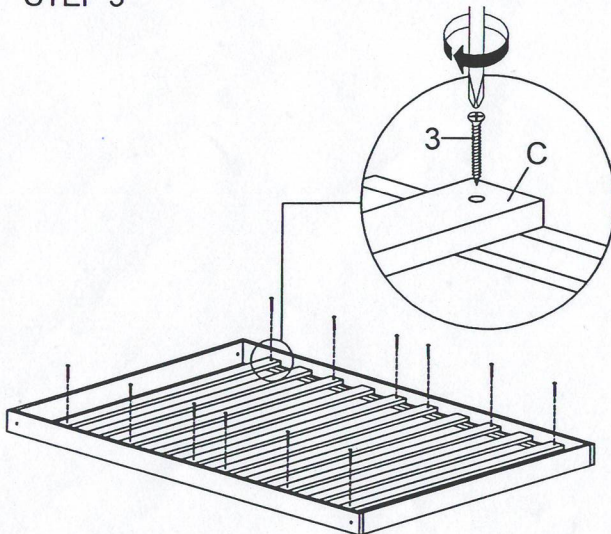

ASSEMBLY INSTRUCTION

MODEL : HT TRUNDLE

NO.	PART LIST	QTY
A		2 PC
B		2 PC
C		10 PC

NO.	HARDWARE LIST	QTY	NO.	HARDWARE LIST	QTY
1	JCBC M6 x 50mm 	4PC	5	WOOD DOWEL 	8PC
2	BARREL NUT 	4PC	6	CASTER 	4PC
3	CSK M4 x 25mm 	24PC	7	ALLEN KEY 	1PC
4	CSK M3.5 x 12mm 	8PC			

STEP 1

(i)

STEP 2

STEP 3

STEP 4

ASSEMBLY COMPLETED