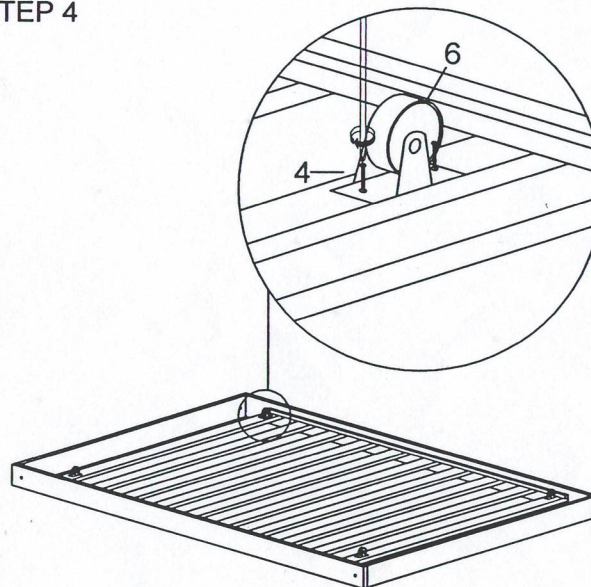

ASSEMBLY INSTRUCTION

MODEL : HT TRUNDLE

NO.	PART LIST	QTY
A		2 PC
B		2 PC
C		10 PC

NO.	HARDWARE LIST	QTY	NO.	HARDWARE LIST	QTY
1	JCBC M6 x 50mm 	4PC	5	WOOD DOWEL 	8PC
2	BARREL NUT 	4PC	6	CASTER 	4PC
3	CSK M4 x 25mm 	24PC	7	ALLEN KEY 	1PC
4	CSK M3.5 x 12mm 	8PC			

STEP 1

(i)

STEP 2

STEP 3

STEP 4

ASSEMBLY COMPLETED