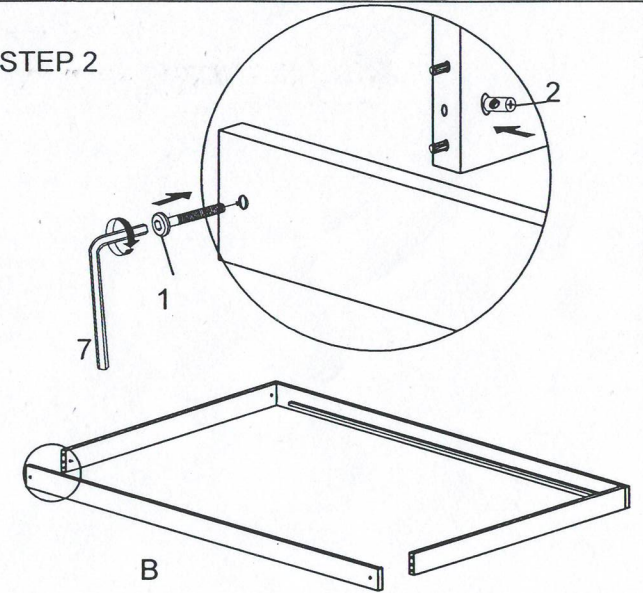

ASSEMBLY INSTRUCTION

MODEL : HT TRUNDLE

NO.	PART LIST	QTY
A		2 PC
B		2 PC
C		10 PC

NO.	HARDWARE LIST	QTY	NO.	HARDWARE LIST	QTY
1	JCBC M6 x 50mm	4PC	5	WOOD DOWEL	8PC
2	BARREL NUT	4PC	6	CASTER	4PC
3	CSK M4 x 25mm	24PC	7	ALLEN KEY	1PC
4	CSK M3.5 x 12mm	8PC			

STEP 1

(i)

STEP 2

STEP 3

STEP 4

ASSEMBLY COMPLETED