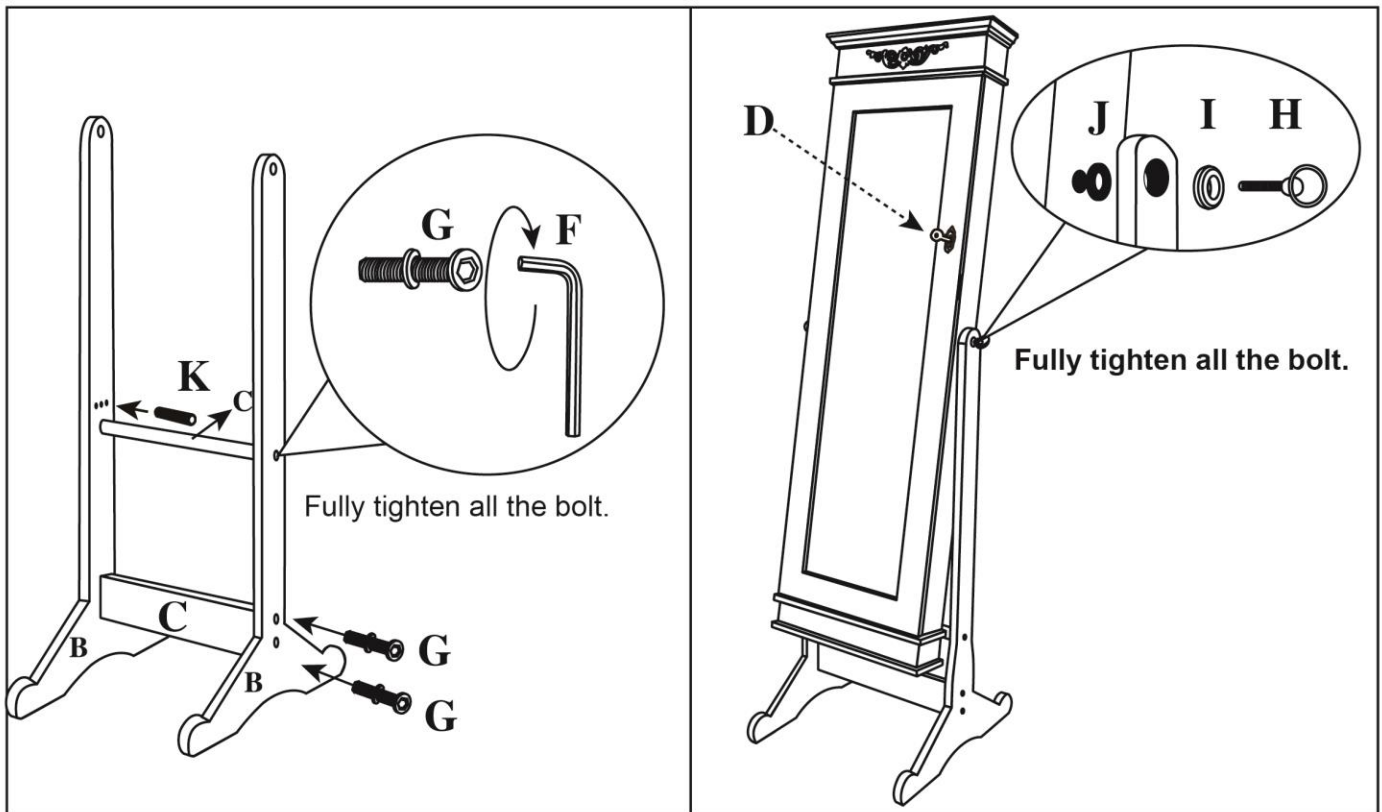

Mirrored Jewelry Armoire

Assembly Instructions For Floor Stand

Maintenances:

1. Avoid exposure to direct sunlight and heat sources.
2. Keep the cabinet door closed when not in use.
3. Use mild furniture cleaners to clean the cabinet.
4. Open the cabinet door gently, to avoid falling of contents or the mirror.
5. The new cabinet may have paint odour upon unpack, it will disappear in a short period of time.