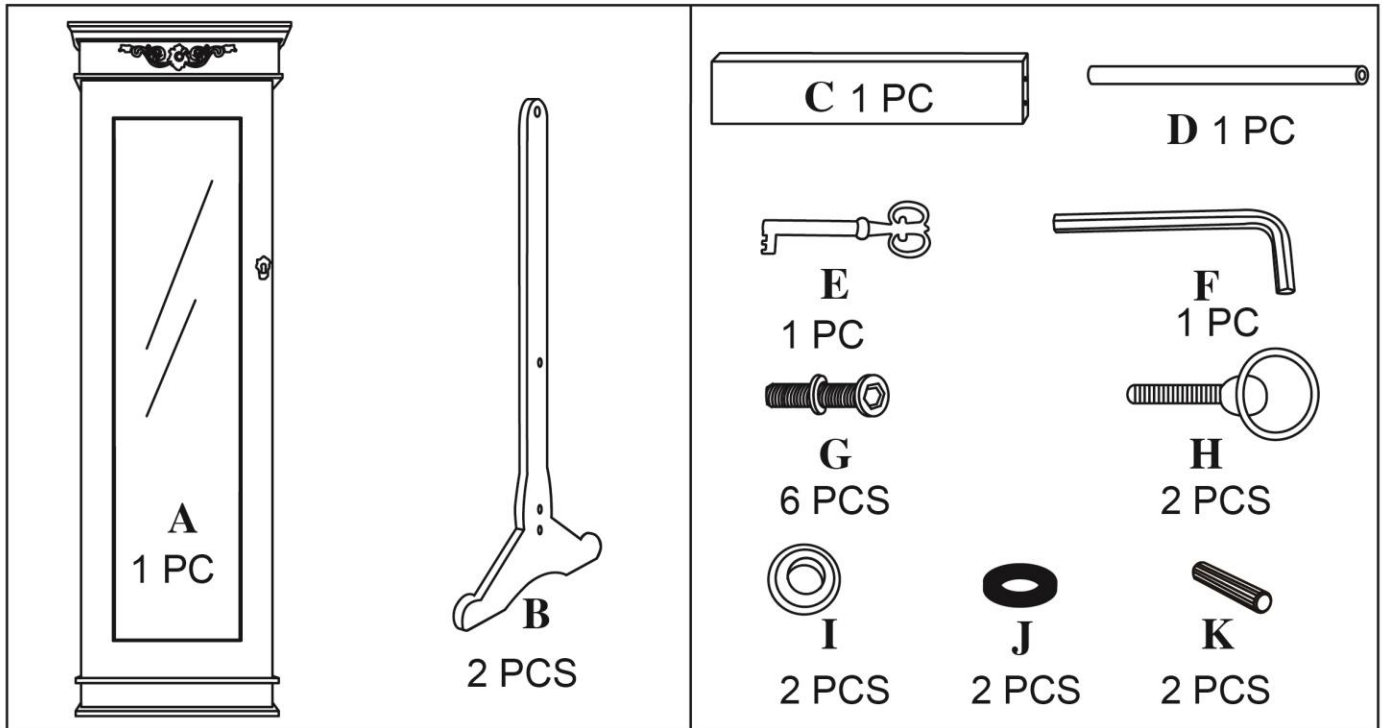

Mirrored Jewelry Armoire

Assembly Instructions For Floor Stand

Maintenances:

1. Avoid exposure to direct sunlight and heat sources.
2. Keep the cabinet door closed when not in use.
3. Use mild furniture cleaners to clean the cabinet.
4. Open the cabinet door gently, to avoid falling of contents or the mirror.
5. The new cabinet may have paint odour upon unpack, it will disappear in a short period of time.