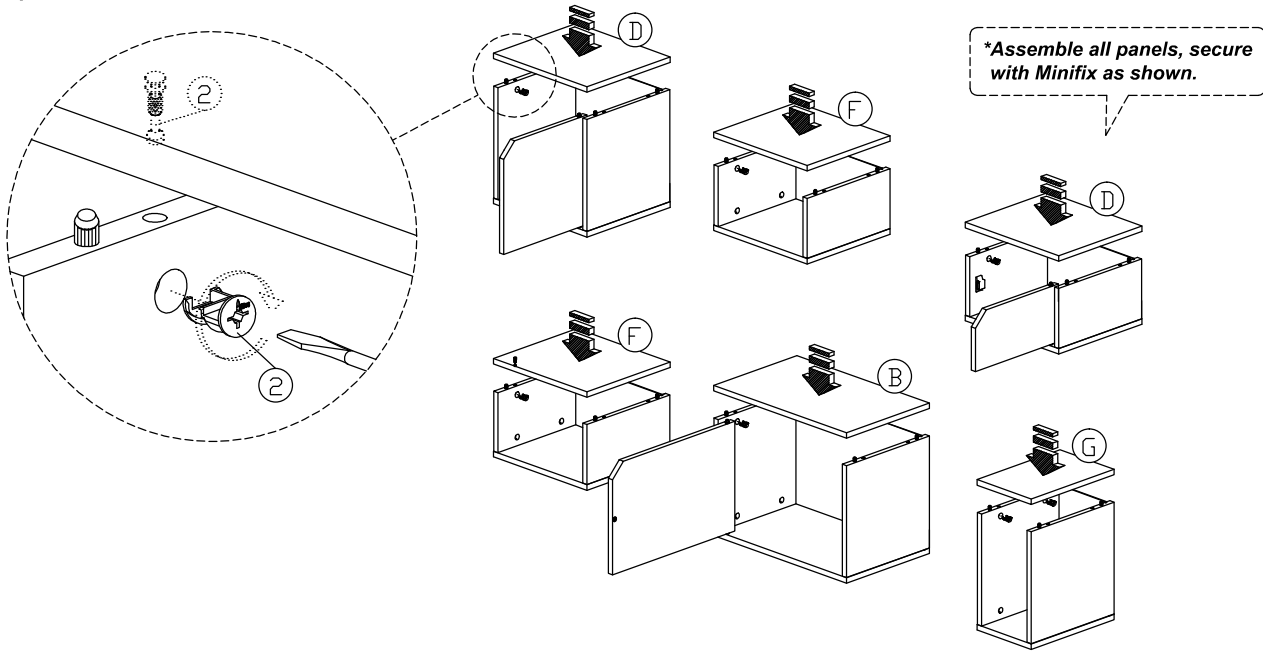

7		2 Pin Magnet Flat Head Tapping Screw M6x10mm ZB	3Sets
8		Wooden Leg H 185mm With M6x15mmScrew	5Pcs

Dowel / Cam - Lock Installation

Assembly Instruction

Step 1

Step 2

Step 3

Step 4

Assembly Instruction

Step 5

Step 6

Step 7

Assembly Instruction

Step 8

Step 9

Step 10