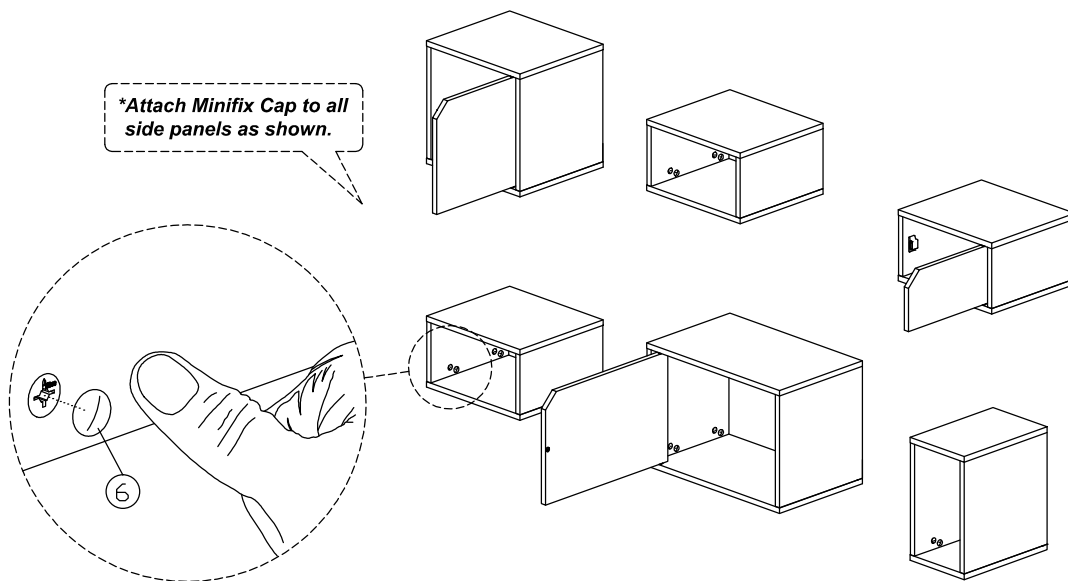

7		2 Pin Magnet Flat Head Tapping Screw M6x10mm ZB	3Sets
8		Wooden Leg H 185mm With M6x15mmScrew	5Pcs

Dowel / Cam - Lock Installation

Assembly Instruction

Step 1

Step 2

Step 3

Step 4

Assembly Instruction

Step 5

Step 6

Step 7

Assembly Instruction

Step 8

Step 9

Step 10