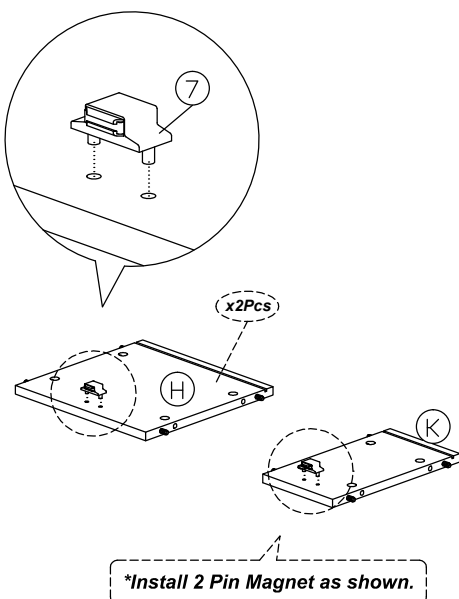

Assembly Instruction

Model : WI6794

Part List

Hardware List

No.	SHAPE	DESCRIPTION	Qty.
1		8x25mm Wood Dowel	48Pcs
2		15MM Titus Minifix	48Sets
3		M3.5x16mm Screw	48Pcs
4		Plastic Plate	12Pcs
5		Door Support Metal	6Pcs
6		15mm Minifix Cap	48 Pcs

7		2 Pin Magnet Flat Head Tapping Screw M6x10mm ZB	3Sets
8		Wooden Leg H 185mm With M6x15mmScrew	5Pcs

Dowel / Cam - Lock Installation

Assembly Instruction

Step 1

Step 2

Step 3

Step 4

Assembly Instruction