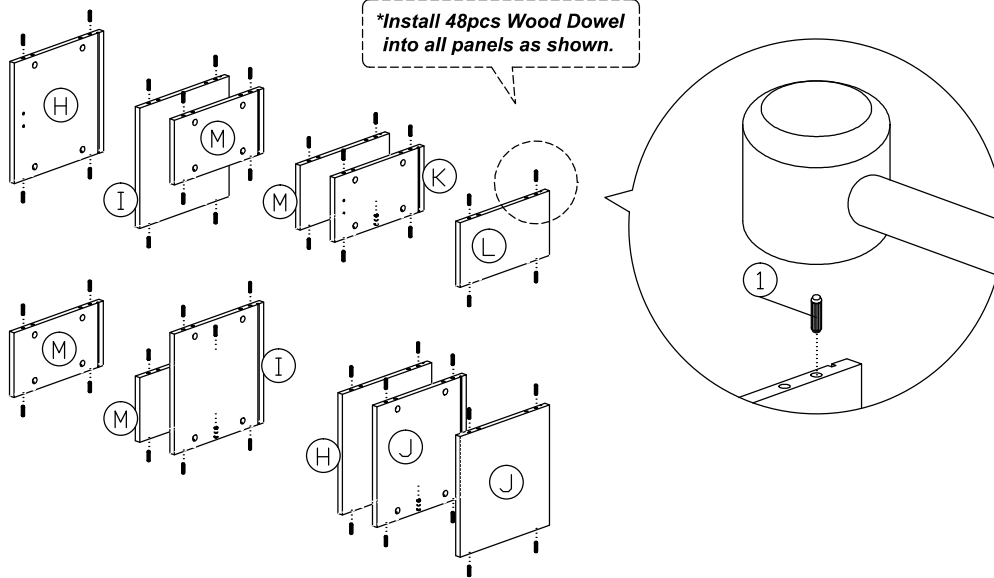

Assembly Instruction

Model : WI6794

Part List

Hardware List

No.	SHAPE	DESCRIPTION	Qty.
1		8x25mm Wood Dowel	48Pcs
2		15MM Titus Minifix	48Sets
3		M3.5x16mm Screw	48Pcs
4		Plastic Plate	12Pcs
5		Door Support Metal	6Pcs
6		15mm Minifix Cap	48 Pcs

7		2 Pin Magnet Flat Head Tapping Screw M6x10mm ZB	3Sets
8		Wooden Leg H 185mm With M6x15mmScrew	5Pcs

Dowel / Cam - Lock Installation

Assembly Instruction

Step 1

Step 2

Step 3

Step 4

Assembly Instruction