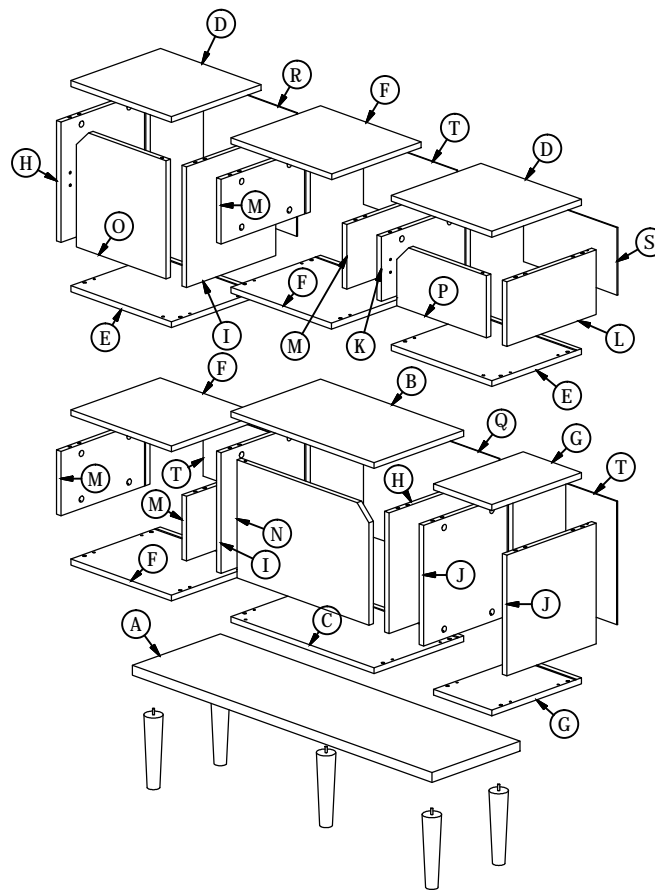

Assembly Instruction

Model : WI6794

Part List

Hardware List

No.	SHAPE	DESCRIPTION	Qty.
1		8x25mm Wood Dowel	48Pcs
2		15MM Titus Minifix	48Sets
3		M3.5x16mm Screw	48Pcs
4		Plastic Plate	12Pcs
5		Door Support Metal	6Pcs
6		15mm Minifix Cap	48 Pcs

7		2 Pin Magnet Flat Head Tapping Screw M6x10mm ZB	3Sets
8		Wooden Leg H 185mm With M6x15mmScrew	5Pcs

Dowel / Cam - Lock Installation

Assembly Instruction

Step 1

Step 2

Step 3

Step 4

Assembly Instruction

Step 5

Step 6

Step 7

Assembly Instruction

Step 8

Step 9

Step 10