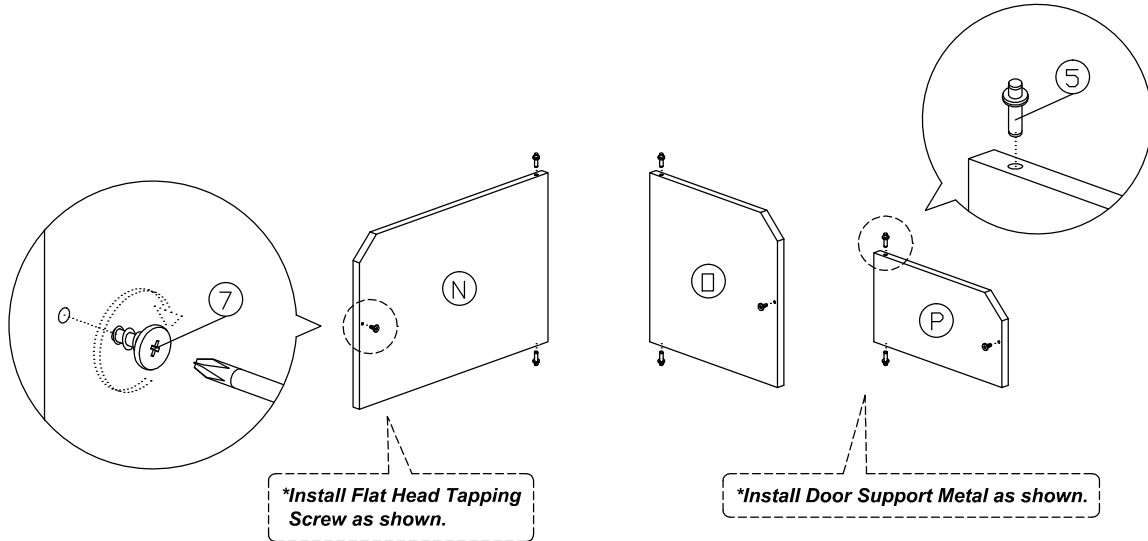

Assembly Instruction

Step 5