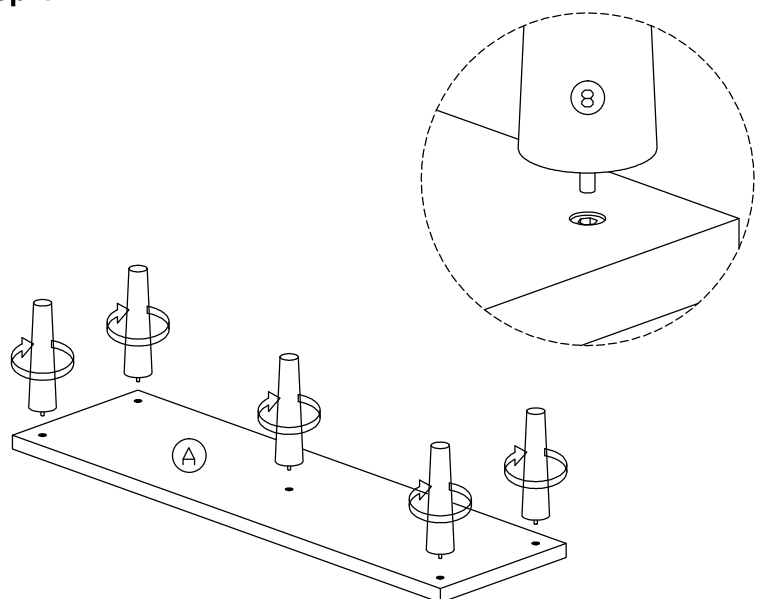

Assembly Instruction

Model : WI6794

Part List

Hardware List

No.	SHAPE	DESCRIPTION	Qty.
1		8x25mm Wood Dowel	48Pcs
2		15MM Titus Minifix	48Sets
3		M3.5x16mm Screw	48Pcs
4		Plastic Plate	12Pcs
5		Door Support Metal	6Pcs
6		15mm Minifix Cap	48 Pcs

7		2 Pin Magnet Flat Head Tapping Screw M6x10mm ZB	3Sets
8		Wooden Leg H 185mm With M6x15mmScrew	5Pcs

Dowel / Cam - Lock Installation

Assembly Instruction

Step 1

Step 2

Step 3

Step 4

Assembly Instruction