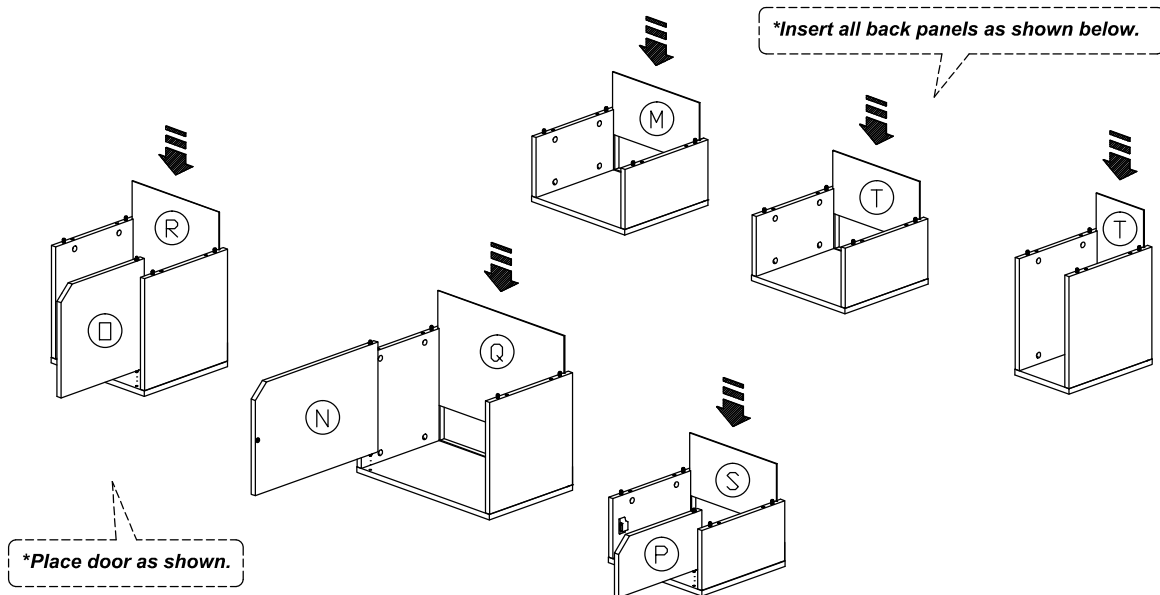

Assembly Instruction

Step 5

Step 6

Step 7