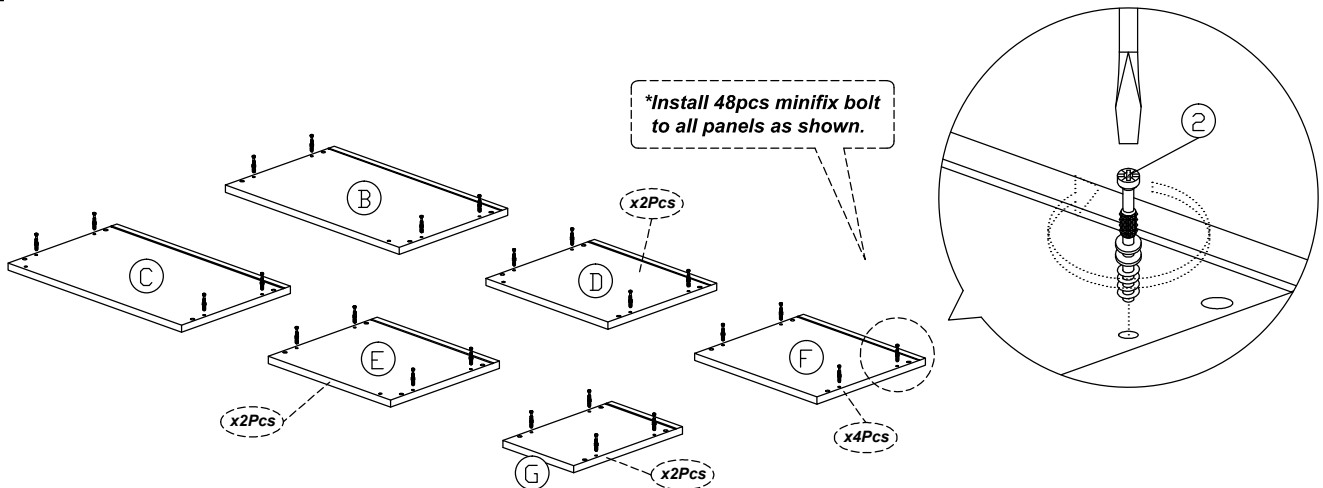

Assembly Instruction

Model : WI6794

Part List

Hardware List

No.	SHAPE	DESCRIPTION	Qty.
1		8x25mm Wood Dowel	48Pcs
2		15MM Titus Minifix	48Sets
3		M3.5x16mm Screw	48Pcs
4		Plastic Plate	12Pcs
5		Door Support Metal	6Pcs
6		15mm Minifix Cap	48 Pcs

7		2 Pin Magnet Flat Head Tapping Screw M6x10mm ZB	3Sets
8		Wooden Leg H 185mm With M6x15mmScrew	5Pcs

Dowel / Cam - Lock Installation

Assembly Instruction

Step 1

Step 2

Step 3

Step 4

Assembly Instruction