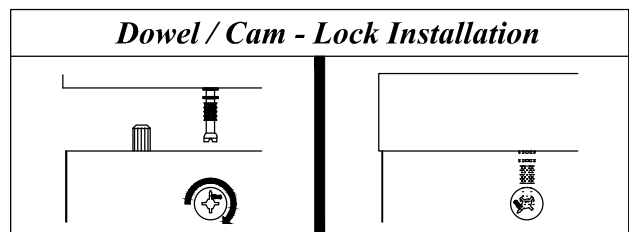

Assembly Instruction

Model : WI6794

Part List

Hardware List

No.	SHAPE	DESCRIPTION	Qty.
1		8x25mm Wood Dowel	48Pcs
2		15MM Titus Minifix	48Sets
3		M3.5x16mm Screw	48Pcs
4		Plastic Plate	12Pcs
5		Door Support Metal	6Pcs
6		15mm Minifix Cap	48 Pcs

7		2 Pin Magnet Flat Head Tapping Screw M6x10mm ZB	3Sets
8		Wooden Leg H 185mm With M6x15mmScrew	5Pcs

Dowel / Cam - Lock Installation

Assembly Instruction

Step 1

Step 2

Step 3

Step 4

Assembly Instruction