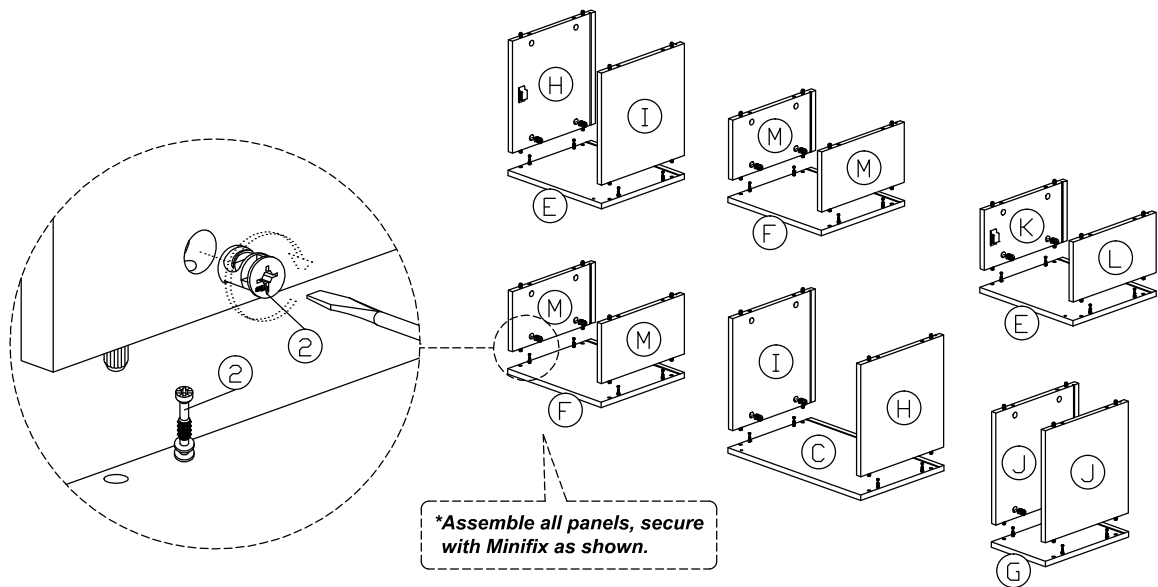

Assembly Instruction

Step 5

Step 6

Step 7