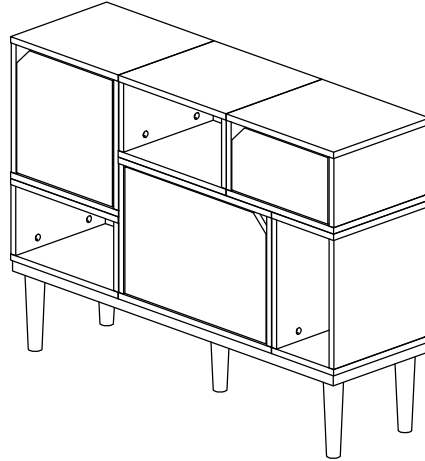

Assembly Instruction

Model : WI6794

Part List

Hardware List

No.	SHAPE	DESCRIPTION	Qty.
1		8x25mm Wood Dowel	48Pcs
2		15MM Titus Minifix	48Sets
3		M3.5x16mm Screw	48Pcs
4		Plastic Plate	12Pcs
5		Door Support Metal	6Pcs
6		15mm Minifix Cap	48 Pcs

7		2 Pin Magnet Flat Head Tapping Screw M6x10mm ZB	3Sets
8		Wooden Leg H 185mm With M6x15mmScrew	5Pcs

Dowel / Cam - Lock Installation

Assembly Instruction

Step 1

Step 2

Step 3

Step 4

Assembly Instruction