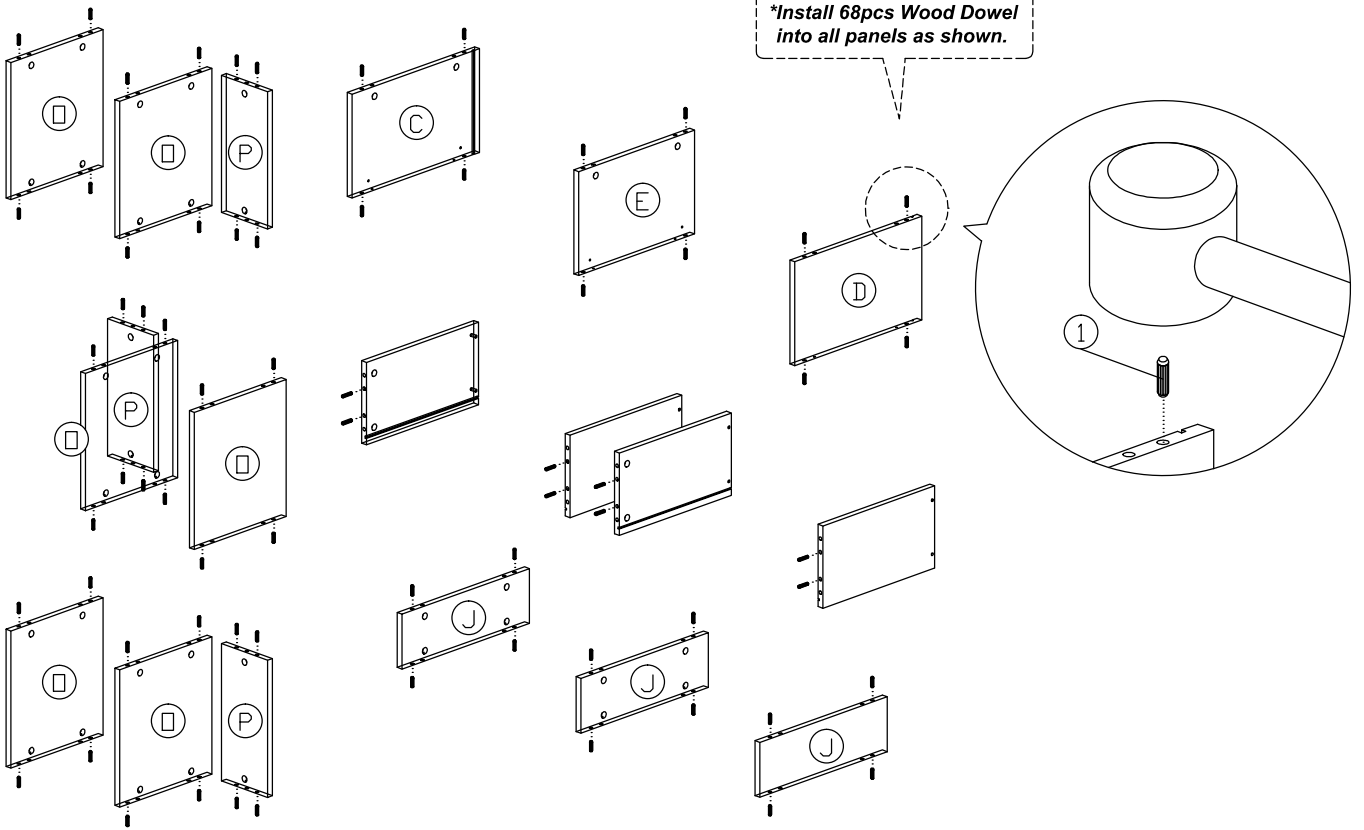

Assembly Instruction

Step 1