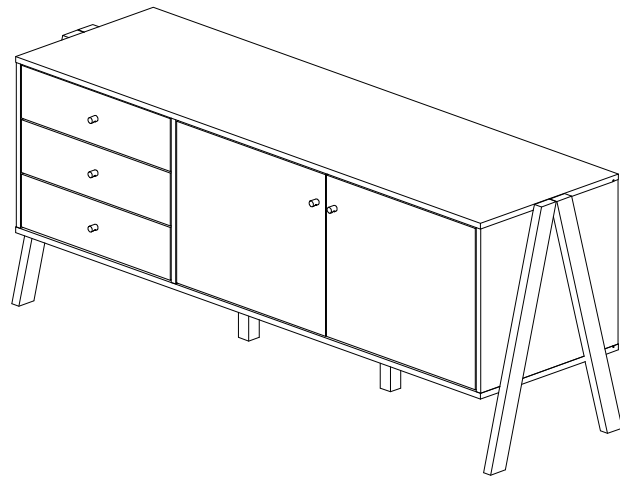

Assembly Instruction

Model : WI6780

Part List

Assembly Instruction

<i>Hardware List</i>			
No.	SHAPE	DESCRIPTION	Qty.
1		8x25mm Wood Dowel	38Pcs
2		15MM Myfix Minifix	17Sets
3		M6x40mm "W"	2Pcs
4		M5x38mm Screw	8Pcs
5		M4x38mm Screw	15Pcs
6		M3.5x15mm Screw	12Pcs
7		M5x8mm Screw (Euro Screw)	12Pcs
8		Allen Key	1Pc
9		Wood Handle Ø15x20mm Handle Screw (M4 x 25mm)	5Sets

10		Drawer Slide (400mm)	3Sets
11		Hinges (F010)	4Sets
12		TP 10#x1/2" Screw	16Pcs
13		Adjust Screw M6x13	2Pcs
14		Shelf Support	8Pcs
15		M4x30mm Screw	16Pcs
16		Nail Leg	4Pcs
17		Nail	4Pcs
18		Minifix Cap	10Pcs