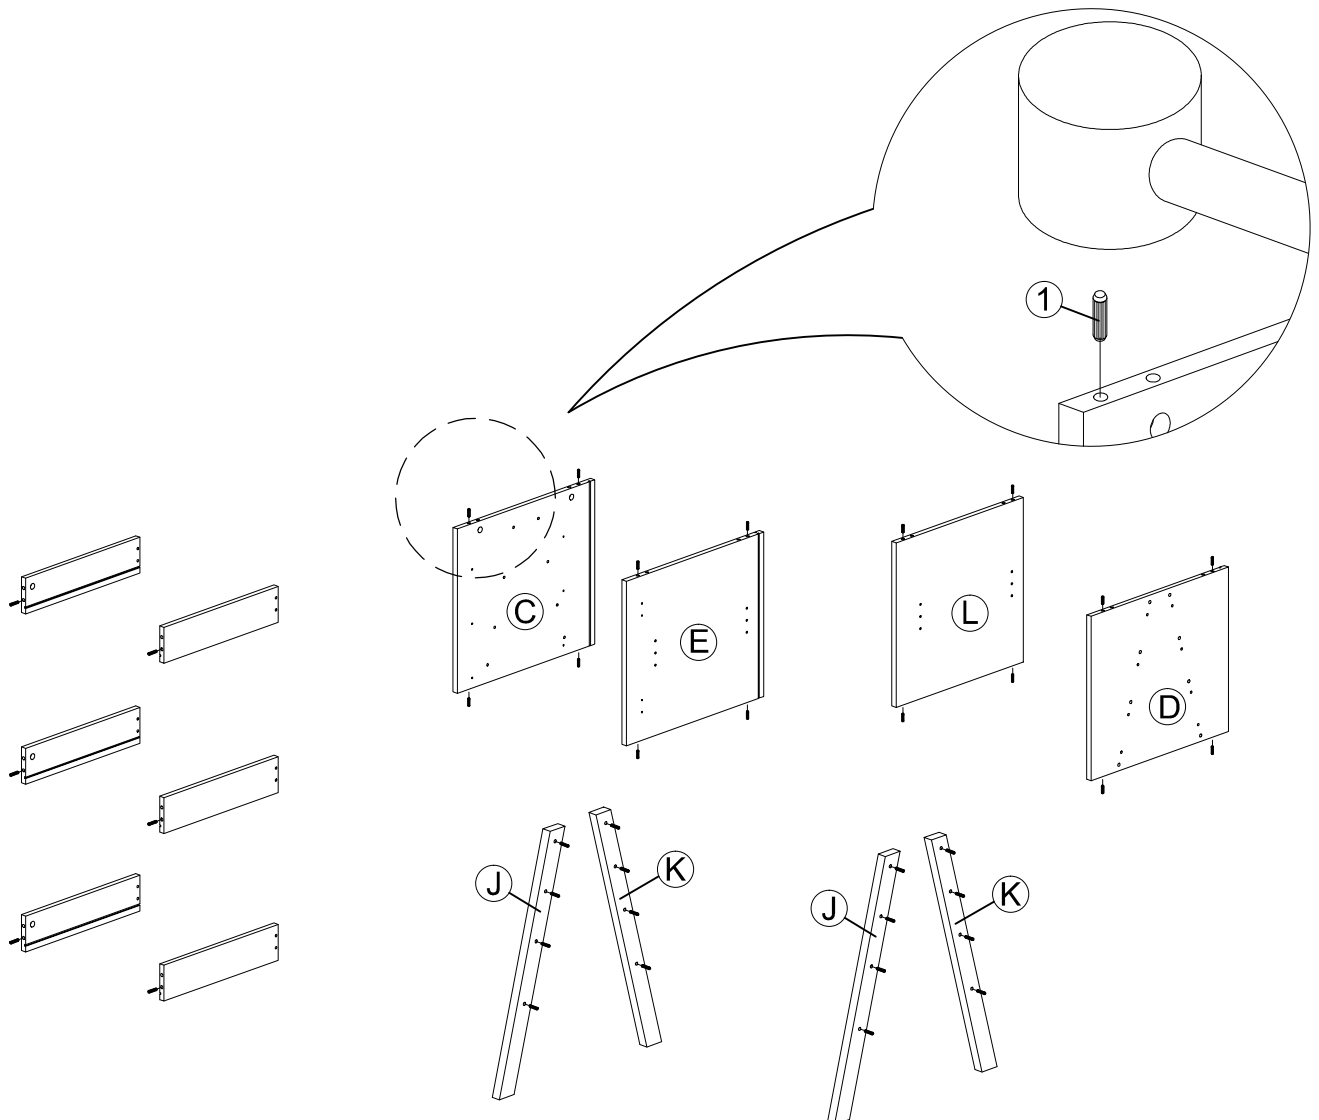

Assembly Instruction

<i>Hardware List</i>			
No.	SHAPE	DESCRIPTION	Qty.
1		8x25mm Wood Dowel	38Pcs
2		15MM Myfix Minifix	17Sets
3		M6x40mm "W"	2Pcs
4		M5x38mm Screw	8Pcs
5		M4x38mm Screw	15Pcs
6		M3.5x15mm Screw	12Pcs
7		M5x8mm Screw (Euro Screw)	12Pcs
8		Allen Key	1Pc
9		Wood Handle Ø15x20mm Handle Screw (M4 x 25mm)	5Sets

10		Drawer Slide (400mm)	3Sets
11		Hinges (F010)	4Sets
12		TP 10#x1/2" Screw	16Pcs
13		Adjust Screw M6x13	2Pcs
14		Shelf Support	8Pcs
15		M4x30mm Screw	16Pcs
16		Nail Leg	4Pcs
17		Nail	4Pcs
18		Minifix Cap	10Pcs

STEP 1