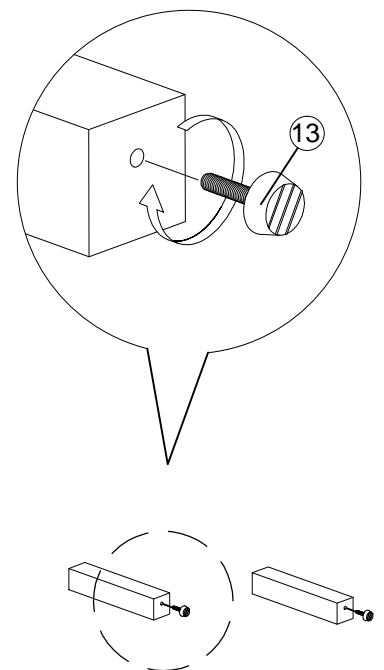

Assembly Instruction

Model : WI6780

Part List

Assembly Instruction

<i>Hardware List</i>			
No.	SHAPE	DESCRIPTION	Qty.
1		8x25mm Wood Dowel	38Pcs
2		15MM Myfix Minifix	17Sets
3		M6x40mm "W"	2Pcs
4		M5x38mm Screw	8Pcs
5		M4x38mm Screw	15Pcs
6		M3.5x15mm Screw	12Pcs
7		M5x8mm Screw (Euro Screw)	12Pcs
8		Allen Key	1Pc
9		Wood Handle Ø15x20mm Handle Screw (M4 x 25mm)	5Sets

STEP 1

Assembly Instruction

STEP 2

STEP 3

STEP 4

Assembly Instruction

STEP 5

STEP 6