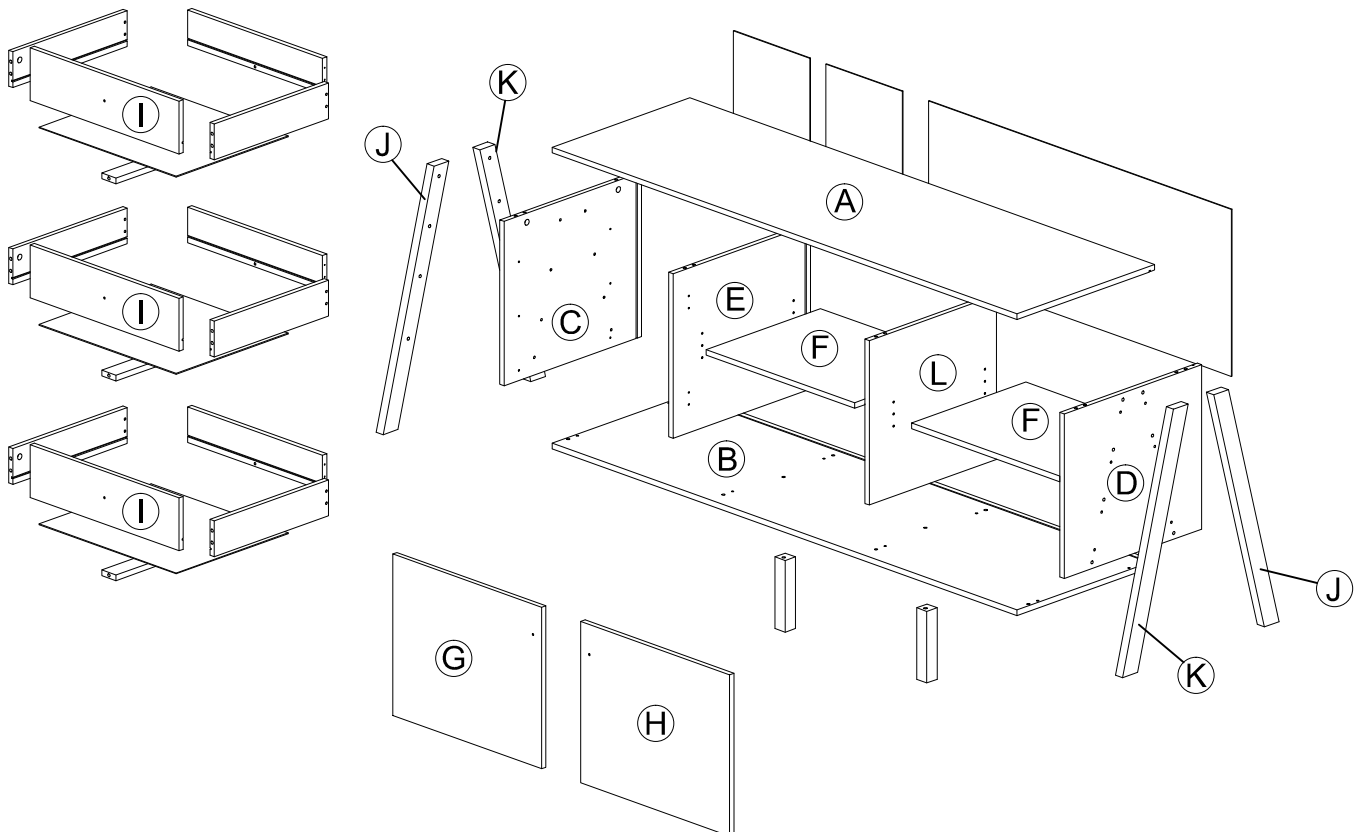

Assembly Instruction

Model : WI6780

Part List

Assembly Instruction

<i>Hardware List</i>			
No.	SHAPE	DESCRIPTION	Qty.
1		8x25mm Wood Dowel	38Pcs
2		15MM Myfix Minifix	17Sets
3		M6x40mm "W"	2Pcs
4		M5x38mm Screw	8Pcs
5		M4x38mm Screw	15Pcs
6		M3.5x15mm Screw	12Pcs
7		M5x8mm Screw (Euro Screw)	12Pcs
8		Allen Key	1Pc
9		Wood Handle Ø15x20mm Handle Screw (M4 x 25mm)	5Sets