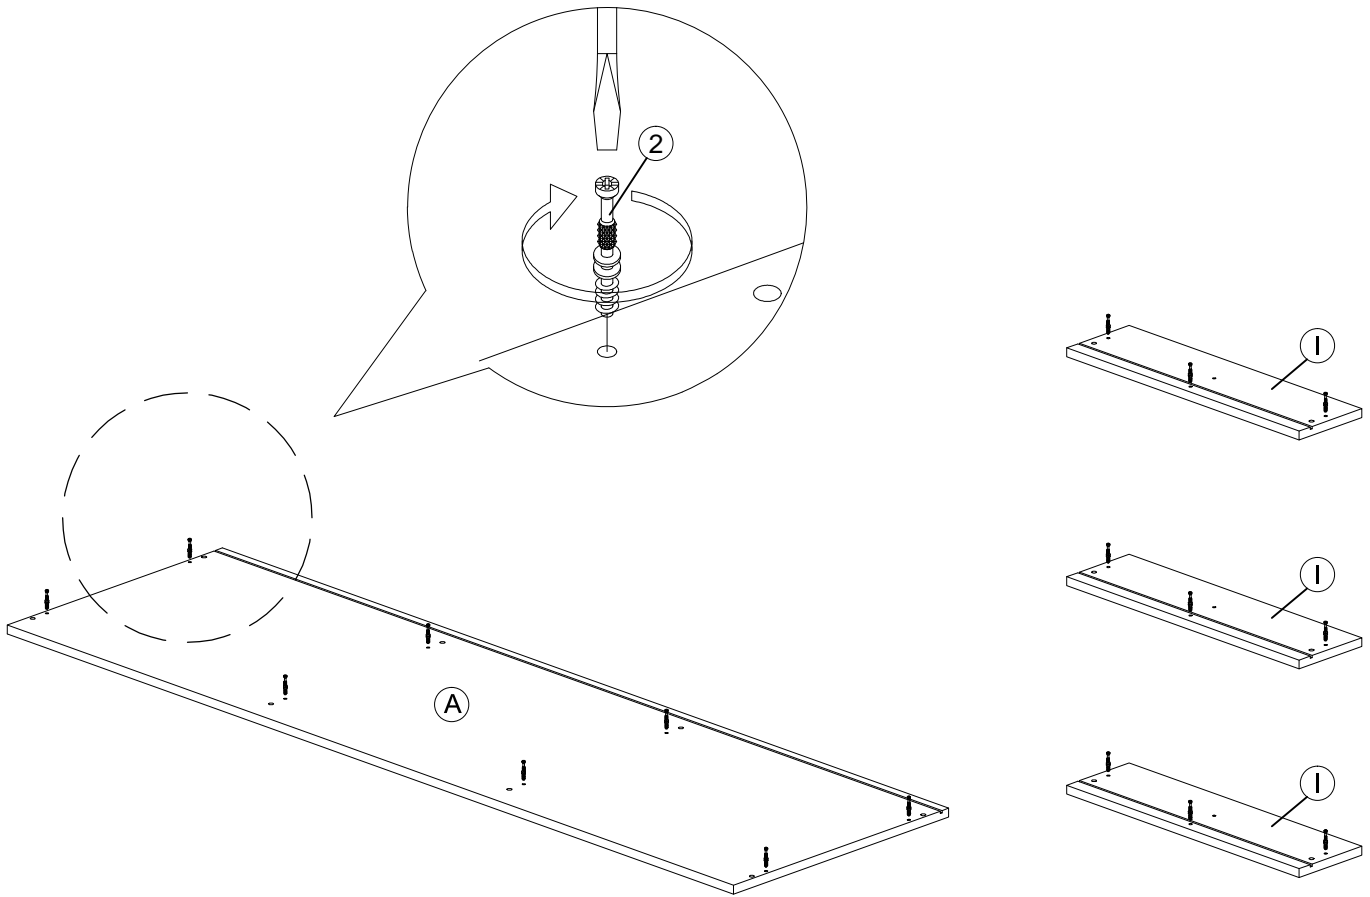

Assembly Instruction

STEP 2