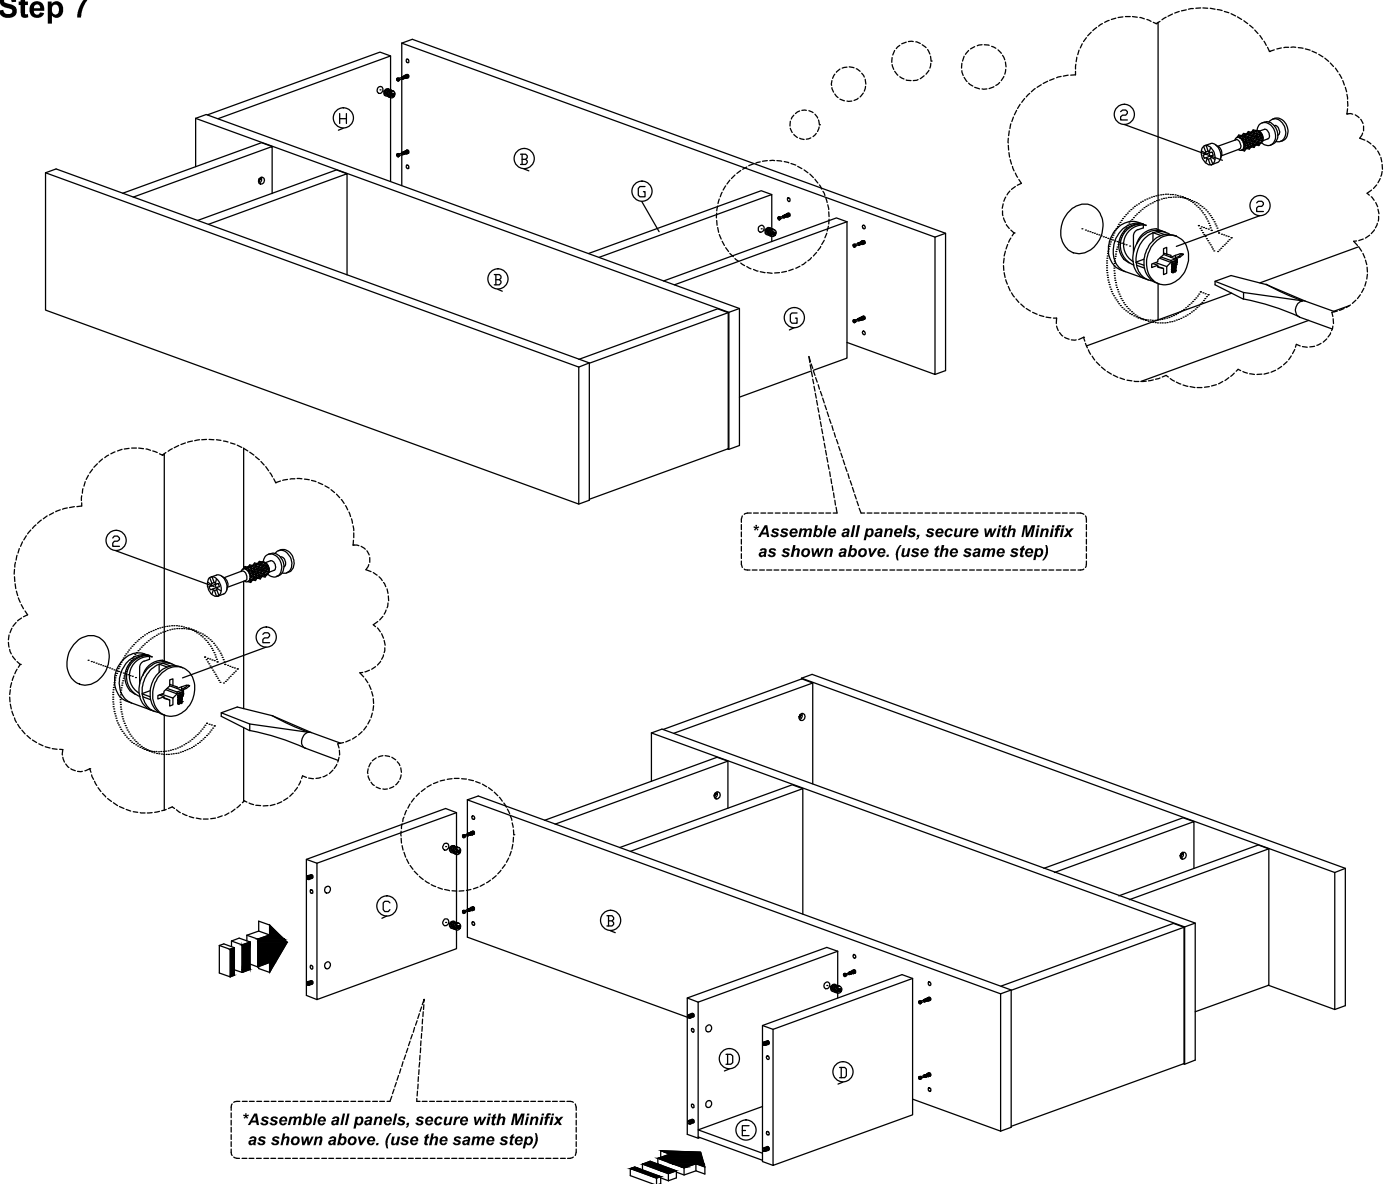

Assembly Instruction

Model : WI5054

Part List

Hardware List

No.	SHAPE	DESCRIPTION	Qty.
1		8x25mm Wood Dowel	80Pcs
2		15MM Titus Mini Fix	60Sets
3		15mm Minifix Cap	60Pcs
4		Nail Leg	6Pcs

Dowel / Cam - Lock Installation

Assembly Instruction

Step 3

Step 4

Step 5

Assembly Instruction

Step 6

**Assemble all panels, secure with Minifix as shown below. (use the same step)*

Step 7

**Assemble all panels, secure with Minifix as shown above. (use the same step)*

Assembly Instruction

Step 8

Step 9

Assembly Instruction

Step 10

Step 11

Assembly Instruction