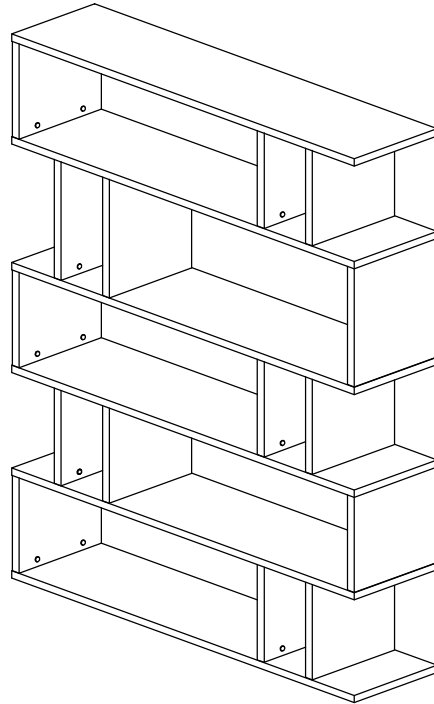

Assembly Instruction

Model : WI5054

Part List

Hardware List

No.	SHAPE	DESCRIPTION	Qty.
1		8x25mm Wood Dowel	80Pcs
2		15MM Titus Mini Fix	60Sets
3		15mm Minifix Cap	60Pcs
4		Nail Leg	6Pcs

Dowel / Cam - Lock Installation

Assembly Instruction

Step 3

Step 4

Step 5

Assembly Instruction

Step 6

**Assemble all panels, secure with Minifix as shown below. (use the same step)*

Step 7