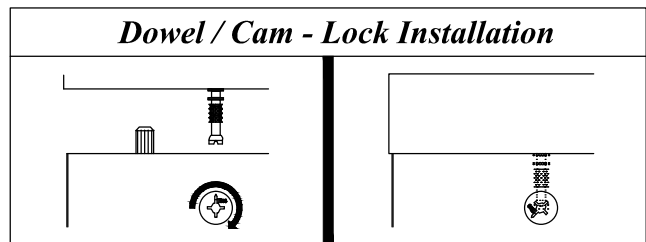

Assembly Instruction

Model : WI5054

Part List

Hardware List

No.	SHAPE	DESCRIPTION	Qty.
1		8x25mm Wood Dowel	80Pcs
2		15MM Titus Mini Fix	60Sets
3		15mm Minifix Cap	60Pcs
4		Nail Leg	6Pcs

Dowel / Cam - Lock Installation

Assembly Instruction

Step 3

Step 4

Step 5

Assembly Instruction

Step 6

**Assemble all panels, secure with Minifix as shown below. (use the same step)*

Step 7