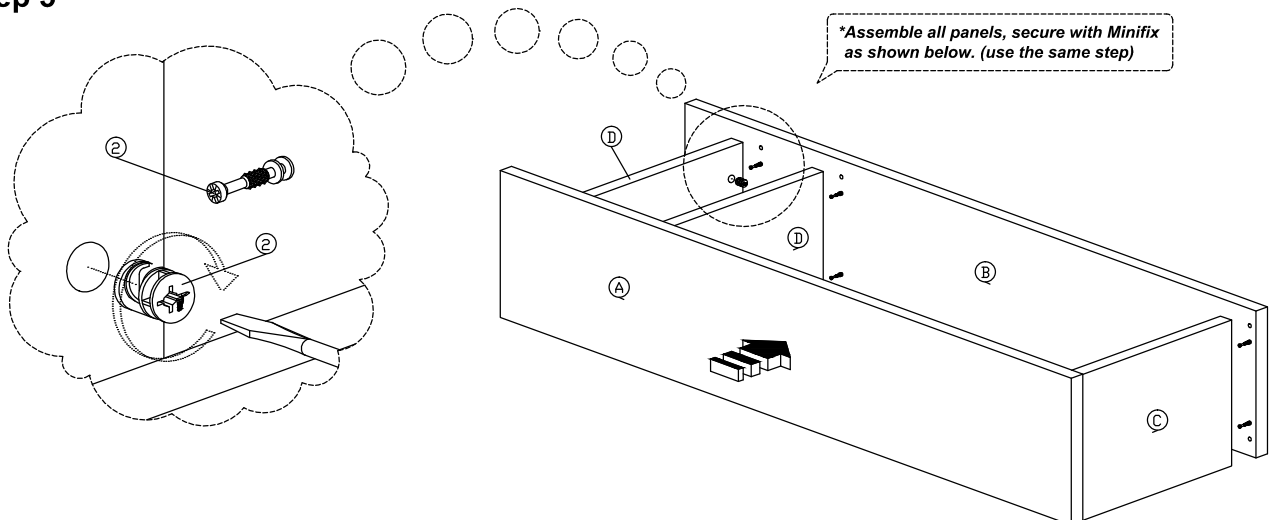

Assembly Instruction

Model : WI5054

Part List

Hardware List

No.	SHAPE	DESCRIPTION	Qty.
1		8x25mm Wood Dowel	80Pcs
2		15MM Titus Mini Fix	60Sets
3		15mm Minifix Cap	60Pcs
4		Nail Leg	6Pcs

Dowel / Cam - Lock Installation

Assembly Instruction

Step 3

Step 4

Step 5

Assembly Instruction

Step 6

**Assemble all panels, secure with Minifix as shown below. (use the same step)*

Step 7

**Assemble all panels, secure with Minifix as shown above. (use the same step)*

Assembly Instruction

Step 8

Step 9

Assembly Instruction

Step 10

Step 11

Assembly Instruction