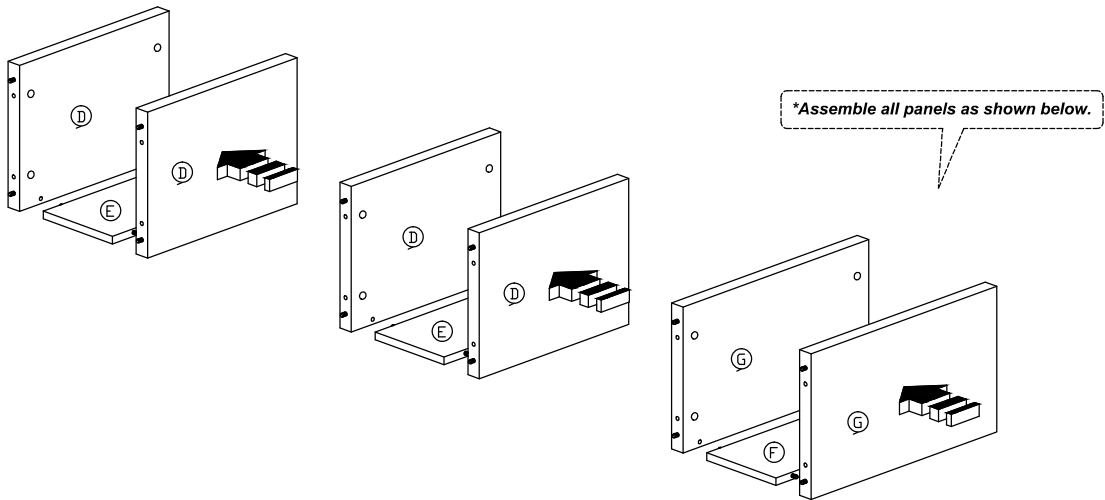

Assembly Instruction

Model : WI5054

Part List

Hardware List

No.	SHAPE	DESCRIPTION	Qty.
1		8x25mm Wood Dowel	80Pcs
2		15MM Titus Mini Fix	60Sets
3		15mm Minifix Cap	60Pcs
4		Nail Leg	6Pcs

Dowel / Cam - Lock Installation

Assembly Instruction

Step 3

Step 4

Step 5

Assembly Instruction

Step 6

**Assemble all panels, secure with Minifix as shown below. (use the same step)*

Step 7