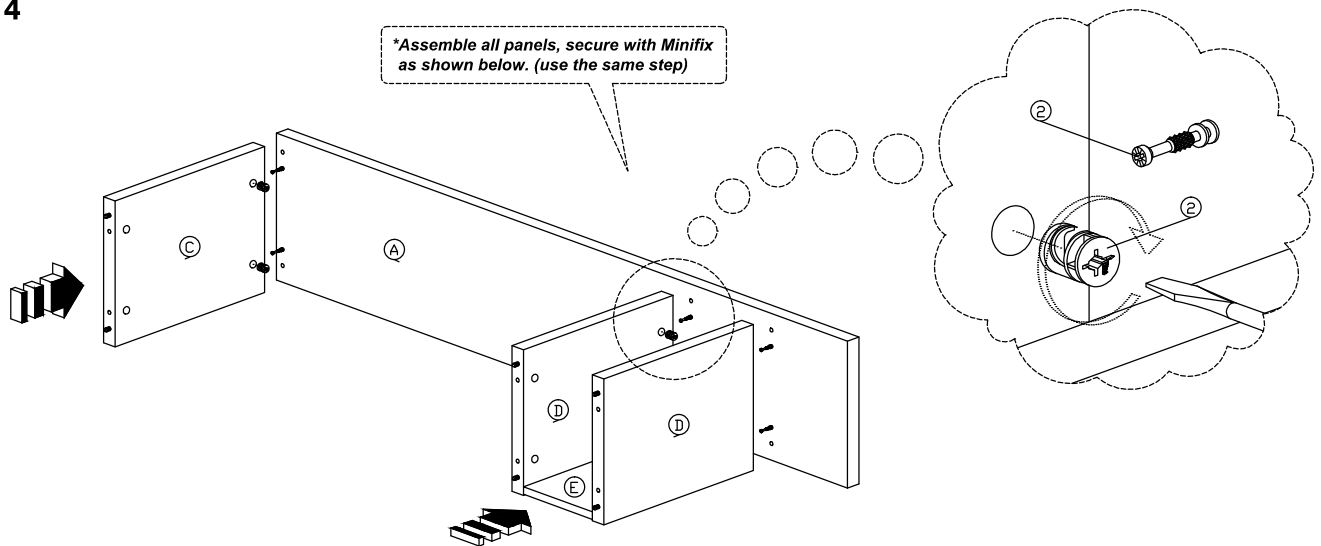

Assembly Instruction

Model : WI5054

Part List

Hardware List

No.	SHAPE	DESCRIPTION	Qty.
1		8x25mm Wood Dowel	80Pcs
2		15MM Titus Mini Fix	60Sets
3		15mm Minifix Cap	60Pcs
4		Nail Leg	6Pcs

Dowel / Cam - Lock Installation

Assembly Instruction

Step 3

Step 4

Step 5

Assembly Instruction

Step 6

**Assemble all panels, secure with Minifix as shown below. (use the same step)*

Step 7

**Assemble all panels, secure with Minifix as shown above. (use the same step)*

Assembly Instruction

Step 8

Step 9

Assembly Instruction

Step 10

Step 11

Assembly Instruction