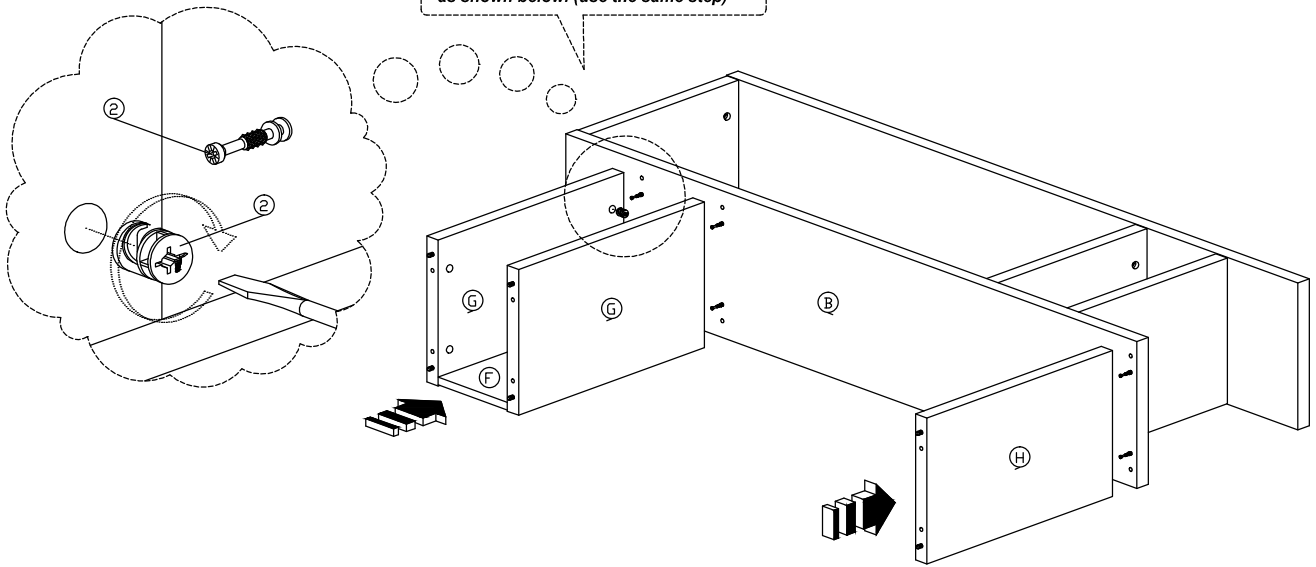

Assembly Instruction

Model : WI5054

Part List

Hardware List

No.	SHAPE	DESCRIPTION	Qty.
1		8x25mm Wood Dowel	80Pcs
2		15MM Titus Mini Fix	60Sets
3		15mm Minifix Cap	60Pcs
4		Nail Leg	6Pcs

Dowel / Cam - Lock Installation

Assembly Instruction

Step 3

Step 4

Step 5

Assembly Instruction

Step 6

**Assemble all panels, secure with Minifix as shown below. (use the same step)*

Step 7

**Assemble all panels, secure with Minifix as shown above. (use the same step)*

Assembly Instruction

Step 8

Step 9

Assembly Instruction

Step 10

Step 11

Assembly Instruction