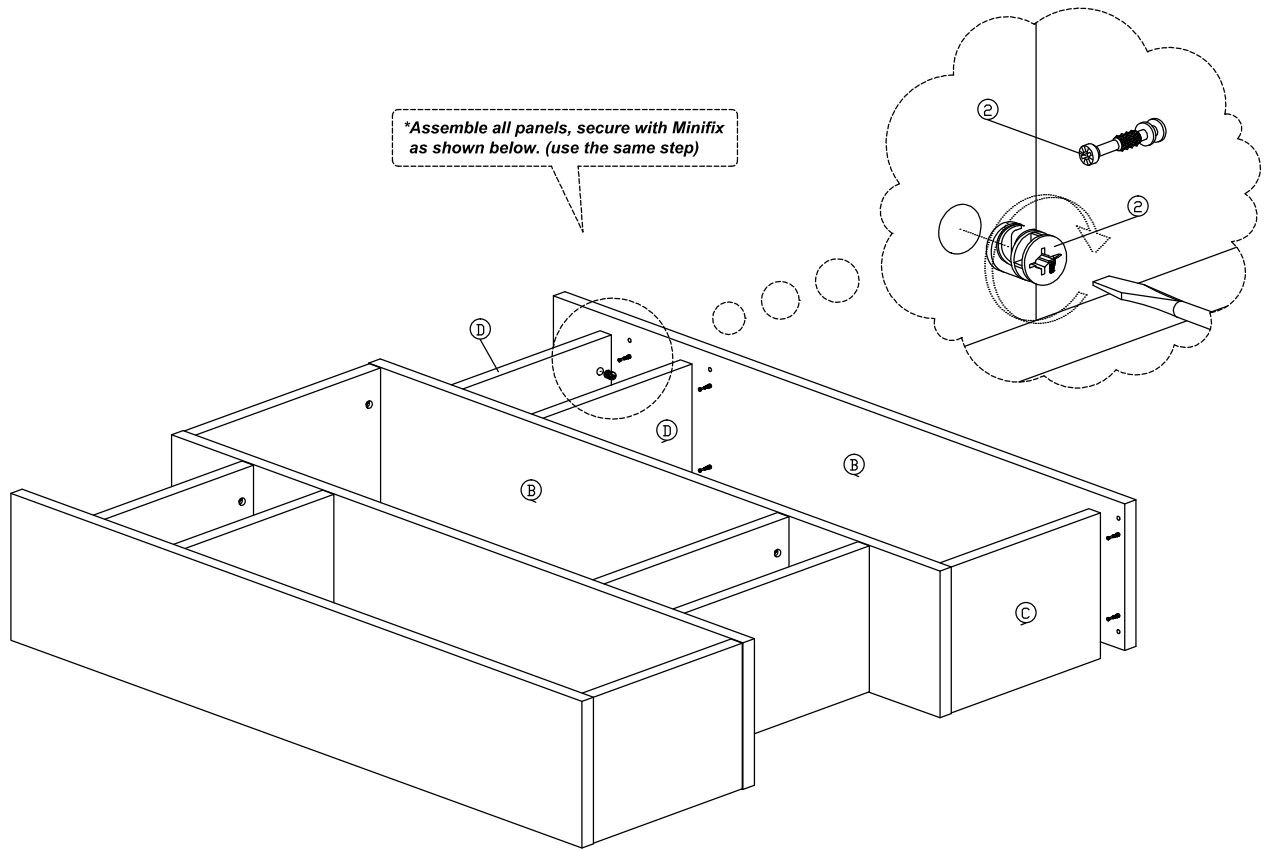

Assembly Instruction

Model : WI5054

Part List

Hardware List

No.	SHAPE	DESCRIPTION	Qty.
1		8x25mm Wood Dowel	80Pcs
2		15MM Titus Mini Fix	60Sets
3		15mm Minifix Cap	60Pcs
4		Nail Leg	6Pcs

Dowel / Cam - Lock Installation

Assembly Instruction

Step 3

Step 4

Step 5

Assembly Instruction

Step 6

**Assemble all panels, secure with Minifix as shown below. (use the same step)*

Step 7

**Assemble all panels, secure with Minifix as shown above. (use the same step)*

Assembly Instruction

Step 8

Step 9

Assembly Instruction

Step 10

Step 11

Assembly Instruction