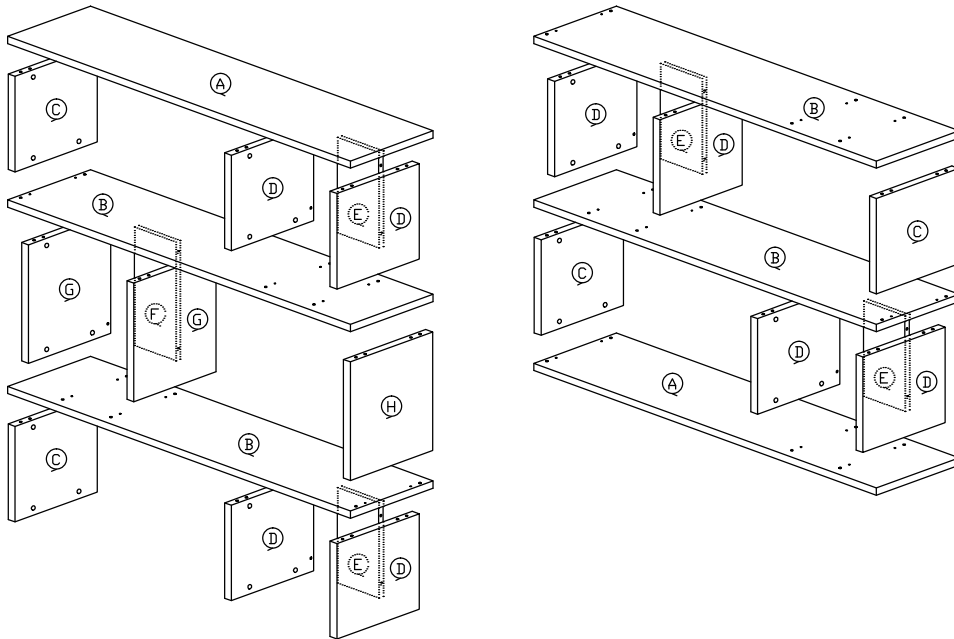

Assembly Instruction

Model : WI5054

Part List

Hardware List

No.	SHAPE	DESCRIPTION	Qty.
1		8x25mm Wood Dowel	80Pcs
2		15MM Titus Mini Fix	60Sets
3		15mm Minifix Cap	60Pcs
4		Nail Leg	6Pcs

Dowel / Cam - Lock Installation

Assembly Instruction

Step 3

Step 4

Step 5

Assembly Instruction

Step 6

**Assemble all panels, secure with Minifix as shown below. (use the same step)*

Step 7

**Assemble all panels, secure with Minifix as shown above. (use the same step)*

Assembly Instruction

Step 8

Step 9

Assembly Instruction

Step 10

Step 11

Assembly Instruction