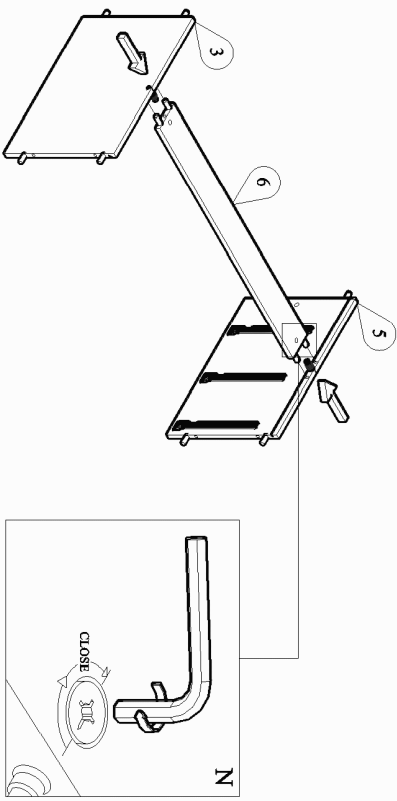

MODEL : FL DT 00805-US

PANEL POSITION

	ACCESSORIES	QUANTITY
A	MINIFIX CASING	5 PCS
B	MINIFIX M5 x 24MM	5 PCS
C	DRAWER SLIDE 14" SCREW M3.5 x 12MM	6 SETS 72 PCS
D	WOOD DOWEL M8 x 30	16 PCS
E	CAPWOOD M6 x 50	6 PCS
F	WHITE LEG PIN	4 PCS
G	SCREW M3.5 x 16	13 PCS
H	SCREW M4 x 30	12 PCS
I	SCREW M4 x 38	48 PCS
J	L-BRACKET	1 PC
K	WALL PLUG	1 PC
L	SCREW M4 x 28	1 PC
M	SCREW M7 x 50	8 PCS
N	ALLEN KEY	1 PC

START ASSEMBLY

STEP 1

STEP 2

STEP 3

STEP 4

STEP 5

STEP 6

STEP 7

STEP 8

STEP 9

STEP 11

STEP 12

COMPLETED DRAWER (6 SETS)

STEP 10

STEP 13

STEP 14