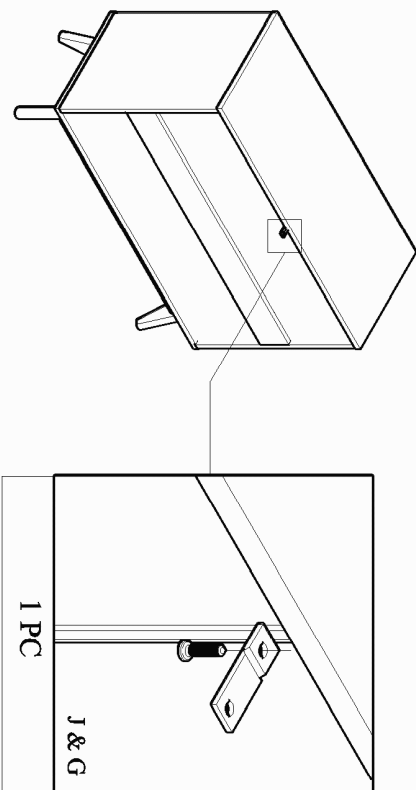

MODEL : FL DT 00805-US

PANEL POSITION

	ACCESSORIES	QUANTITY
A	MINIFIX CASING	5 PCS
B	MINIFIX M5 x 24MM	5 PCS
C	DRAWER SLIDE 14" SCREW M3.5 x 12MM	6 SETS 72 PCS
D	WOOD DOWEL M8 x 30	16 PCS
E	CAPWOOD M6 x 50	6 PCS
F	WHITE LEG PIN	4 PCS
G	SCREW M3.5 x 16	13 PCS
H	SCREW M4 x 30	12 PCS
I	SCREW M4 x 38	48 PCS
J	L-BRACKET	1 PC
K	WALL PLUG	1 PC
L	SCREW M4 x 28	1 PC
M	SCREW M7 x 50	8 PCS
N	ALLEN KEY	1 PC

STEP 8

STEP 9

STEP 11

STEP 12

COMPLETED DRAWER (6 SETS)

STEP 10

STEP 13

STEP 14