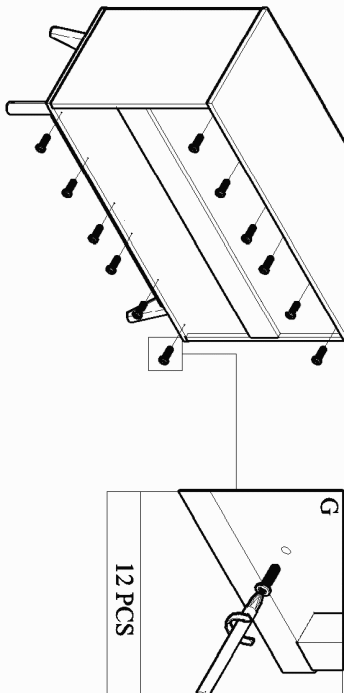

MODEL : FL DT 00805-US

PANEL POSITION

	ACCESSORIES	QUANTITY
A	MINIFIX CASING	5 PCS
B	MINIFIX M5 x 24MM	5 PCS
C	DRAWER SLIDE 14" SCREW M3.5 x 12MM	6 SETS 72 PCS
D	WOOD DOWEL M8 x 30	16 PCS
E	CAPWOOD M6 x 50	6 PCS
F	WHITE LEG PIN	4 PCS
G	SCREW M3.5 x 16	13 PCS
H	SCREW M4 x 30	12 PCS
I	SCREW M4 x 38	48 PCS
J	L-BRACKET	1 PC
K	WALL PLUG	1 PC
L	SCREW M4 x 28	1 PC
M	SCREW M7 x 50	8 PCS
N	ALLEN KEY	1 PC

START ASSEMBLY

STEP 1

STEP 2

STEP 3

STEP 4

STEP 5

STEP 6

STEP 7

STEP 8

STEP 9

STEP 11

STEP 12

COMPLETED DRAWER (6 SETS)

STEP 10

STEP 13

STEP 14