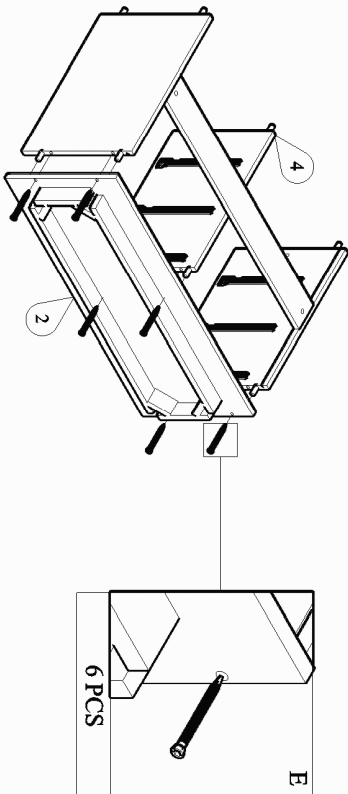

MODEL : FL DT 00805-US

PANEL POSITION

	ACCESSORIES	QUANTITY
A	MINIFIX CASING	5 PCS
B	MINIFIX M5 x 24MM	5 PCS
C	DRAWER SLIDE 14" SCREW M3.5 x 12MM	6 SETS 72 PCS
D	WOOD DOWEL M8 x 30	16 PCS
E	CAPWOOD M6 x 50	6 PCS
F	WHITE LEG PIN	4 PCS
G	SCREW M3.5 x 16	13 PCS
H	SCREW M4 x 30	12 PCS
I	SCREW M4 x 38	48 PCS
J	L-BRACKET	1 PC
K	WALL PLUG	1 PC
L	SCREW M4 x 28	1 PC
M	SCREW M7 x 50	8 PCS
N	ALLEN KEY	1 PC

START ASSEMBLY

STEP 1

STEP 2

STEP 3

STEP 4

STEP 5

STEP 6

STEP 7

STEP 8

STEP 9

STEP 11

STEP 12

COMPLETED DRAWER (6 SETS)

STEP 10

STEP 13

STEP 14