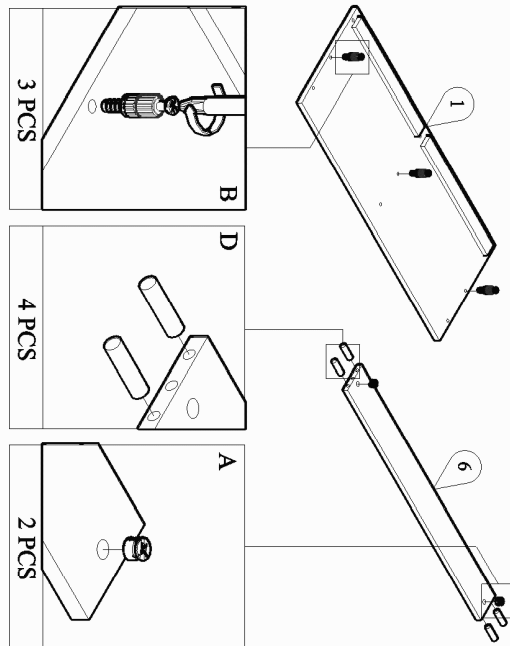

START ASSEMBLY

STEP 2

STEP 4