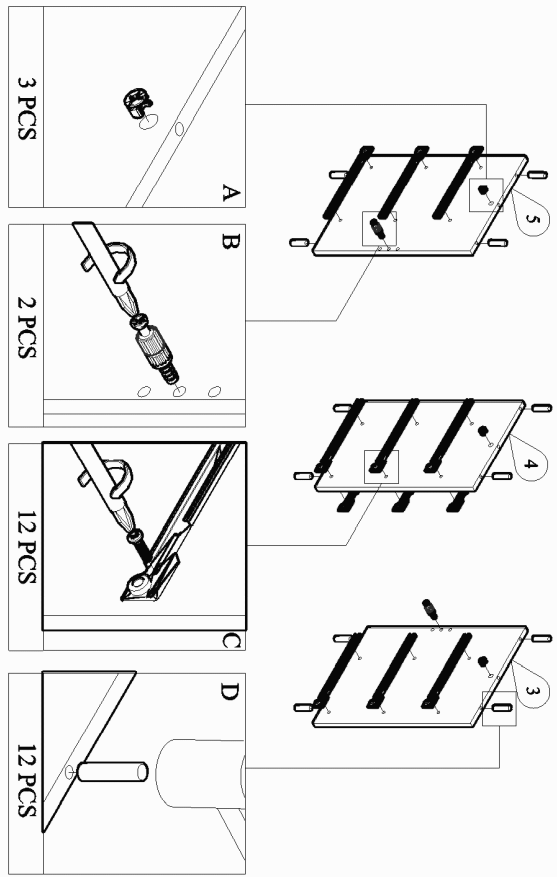

MODEL : FL DT 00805-US

PANEL POSITION

	ACCESSORIES	QUANTITY
A	MINIFIX CASING	5 PCS
B	MINIFIX M5 x 24MM	5 PCS
C	DRAWER SLIDE 14" SCREW M3.5 x 12MM	6 SETS 72 PCS
D	WOOD DOWEL M8 x 30	16 PCS
E	CAPWOOD M6 x 50	6 PCS
F	WHITE LEG PIN	4 PCS
G	SCREW M3.5 x 16	13 PCS
H	SCREW M4 x 30	12 PCS
I	SCREW M4 x 38	48 PCS
J	L-BRACKET	1 PC
K	WALL PLUG	1 PC
L	SCREW M4 x 28	1 PC
M	SCREW M7 x 50	8 PCS
N	ALLEN KEY	1 PC

START ASSEMBLY

STEP 1

STEP 2

STEP 3

STEP 4

STEP 5

STEP 6

STEP 7

STEP 8

STEP 9

STEP 11

STEP 12

COMPLETED DRAWER (6 SETS)

STEP 10

STEP 13

STEP 14