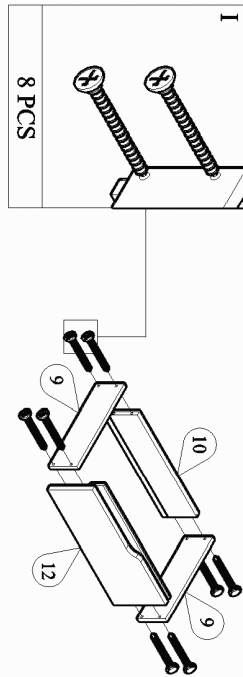

MODEL : FL DT 00805-US

PANEL POSITION

	ACCESSORIES	QUANTITY
A	MINIFIX CASING	5 PCS
B	MINIFIX M5 x 24MM	5 PCS
C	DRAWER SLIDE 14" SCREW M3.5 x 12MM	6 SETS 72 PCS
D	WOOD DOWEL M8 x 30	16 PCS
E	CAPWOOD M6 x 50	6 PCS
F	WHITE LEG PIN	4 PCS
G	SCREW M3.5 x 16	13 PCS
H	SCREW M4 x 30	12 PCS
I	SCREW M4 x 38	48 PCS
J	L-BRACKET	1 PC
K	WALL PLUG	1 PC
L	SCREW M4 x 28	1 PC
M	SCREW M7 x 50	8 PCS
N	ALLEN KEY	1 PC

START ASSEMBLY

STEP 1

STEP 2

STEP 3

STEP 4

STEP 5

STEP 6

STEP 7

STEP 8

STEP 9

STEP 11

STEP 12

COMPLETED DRAWER (6 SETS)

STEP 10

STEP 13

STEP 14

STEP 15

STEP 16

STEP 17

COMPLETED