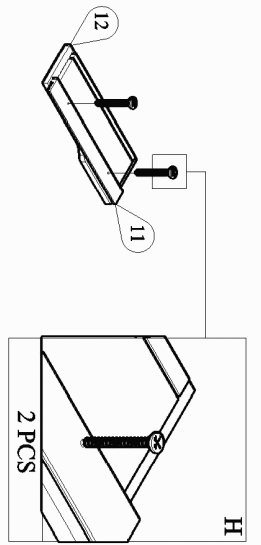

STEP 9

STEP 11

STEP 12

COMPLETED DRAWER (6 SETS)

STEP 10

STEP 13

STEP 14