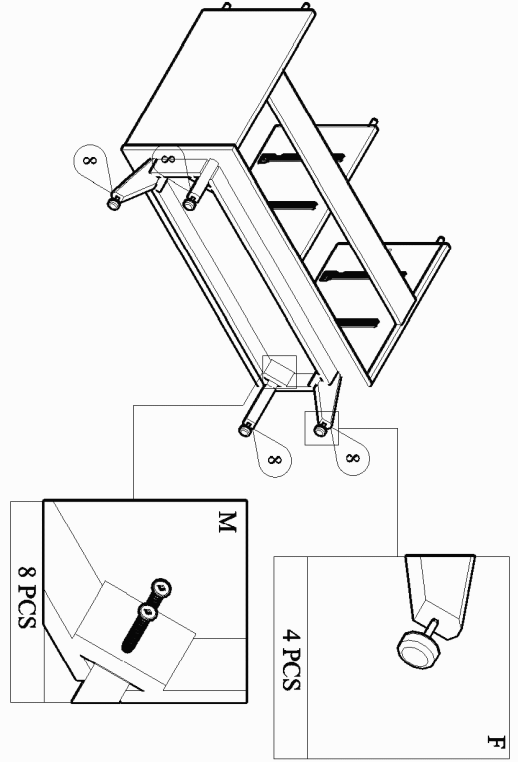

MODEL : FL DT 00805-US

PANEL POSITION

	ACCESSORIES	QUANTITY
A	MINIFIX CASING	5 PCS
B	MINIFIX M5 x 24MM	5 PCS
C	DRAWER SLIDE 14" SCREW M3.5 x 12MM	6 SETS 72 PCS
D	WOOD DOWEL M8 x 30	16 PCS
E	CAPWOOD M6 x 50	6 PCS
F	WHITE LEG PIN	4 PCS
G	SCREW M3.5 x 16	13 PCS
H	SCREW M4 x 30	12 PCS
I	SCREW M4 x 38	48 PCS
J	L-BRACKET	1 PC
K	WALL PLUG	1 PC
L	SCREW M4 x 28	1 PC
M	SCREW M7 x 50	8 PCS
N	ALLEN KEY	1 PC

START ASSEMBLY

STEP 1

STEP 2

STEP 3

STEP 4

STEP 5

STEP 6

STEP 7

STEP 8

STEP 9

STEP 11

STEP 12

COMPLETED DRAWER (6 SETS)

STEP 10

STEP 13

STEP 14