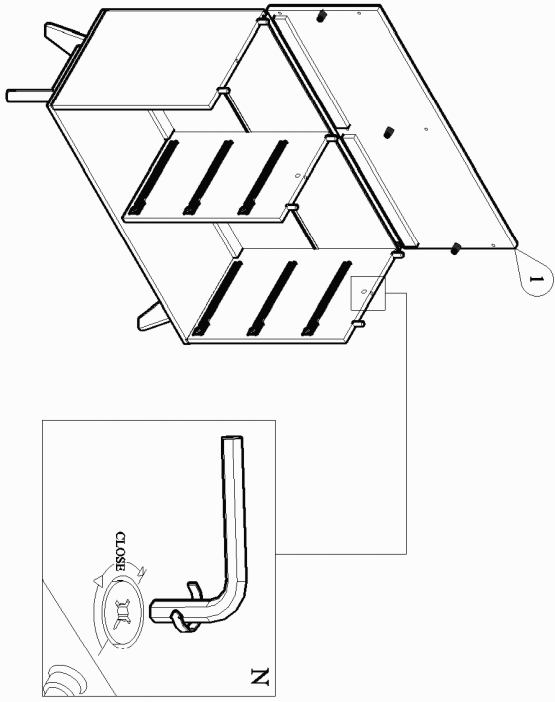

MODEL : FL DT 00805-US

PANEL POSITION

	ACCESSORIES	QUANTITY
A	MINIFIX CASING	5 PCS
B	MINIFIX M5 x 24MM	5 PCS
C	DRAWER SLIDE 14" SCREW M3.5 x 12MM	6 SETS 72 PCS
D	WOOD DOWEL M8 x 30	16 PCS
E	CAPWOOD M6 x 50	6 PCS
F	WHITE LEG PIN	4 PCS
G	SCREW M3.5 x 16	13 PCS
H	SCREW M4 x 30	12 PCS
I	SCREW M4 x 38	48 PCS
J	L-BRACKET	1 PC
K	WALL PLUG	1 PC
L	SCREW M4 x 28	1 PC
M	SCREW M7 x 50	8 PCS
N	ALLEN KEY	1 PC

START ASSEMBLY

STEP 1

STEP 2

STEP 3

STEP 4

STEP 5

STEP 6

STEP 7

STEP 8

STEP 9

STEP 11

STEP 12

COMPLETED DRAWER (6 SETS)

STEP 10

STEP 13

STEP 14