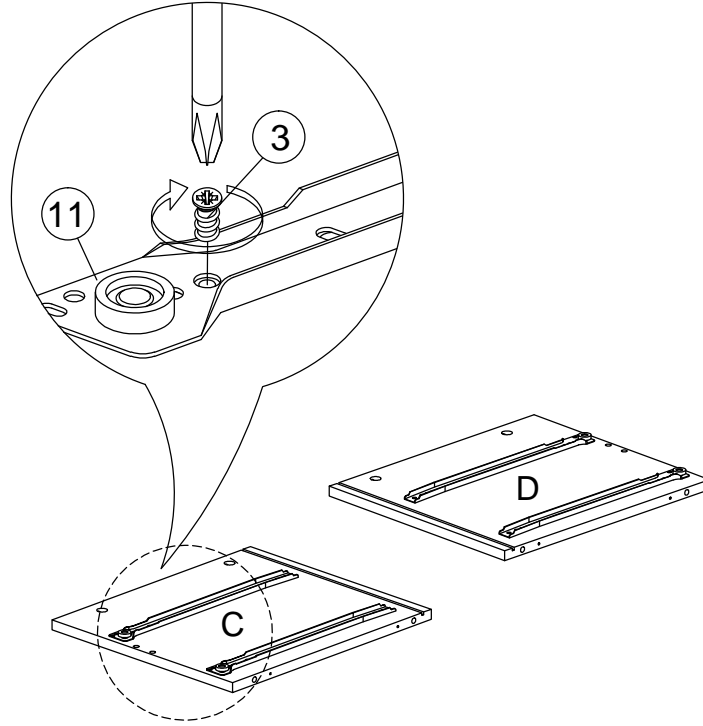

Assembly Instruction

STEP 2