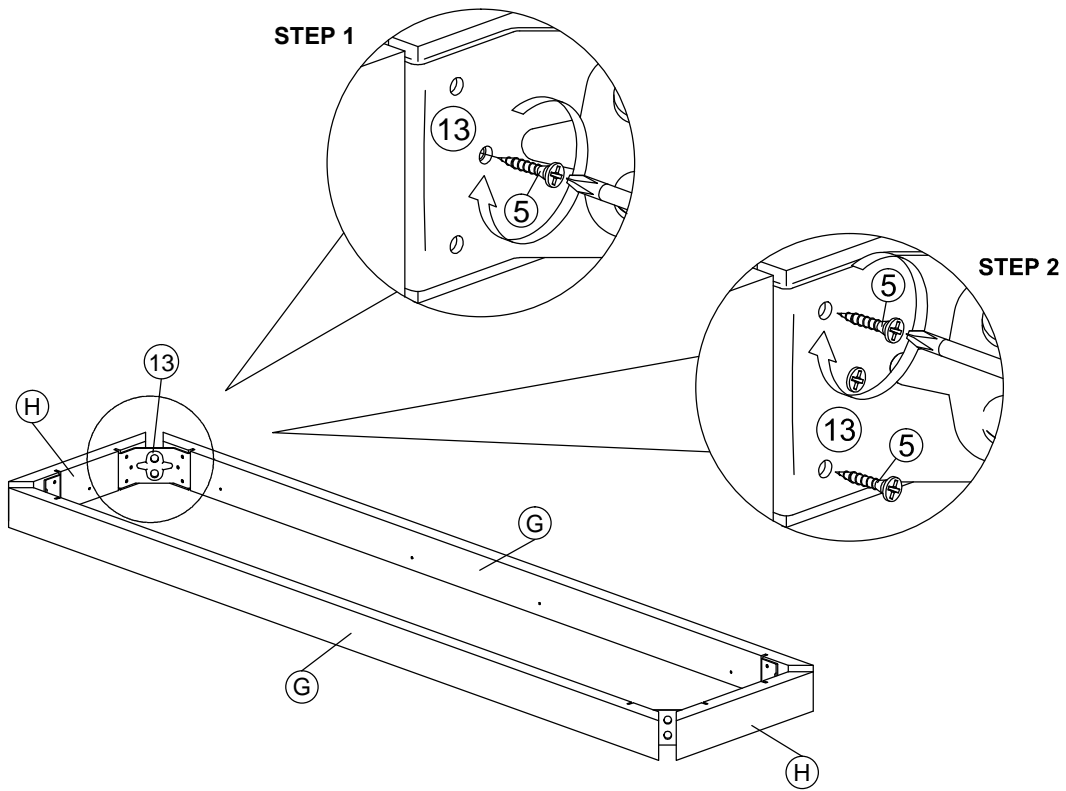

Assembly Instruction

STEP 3