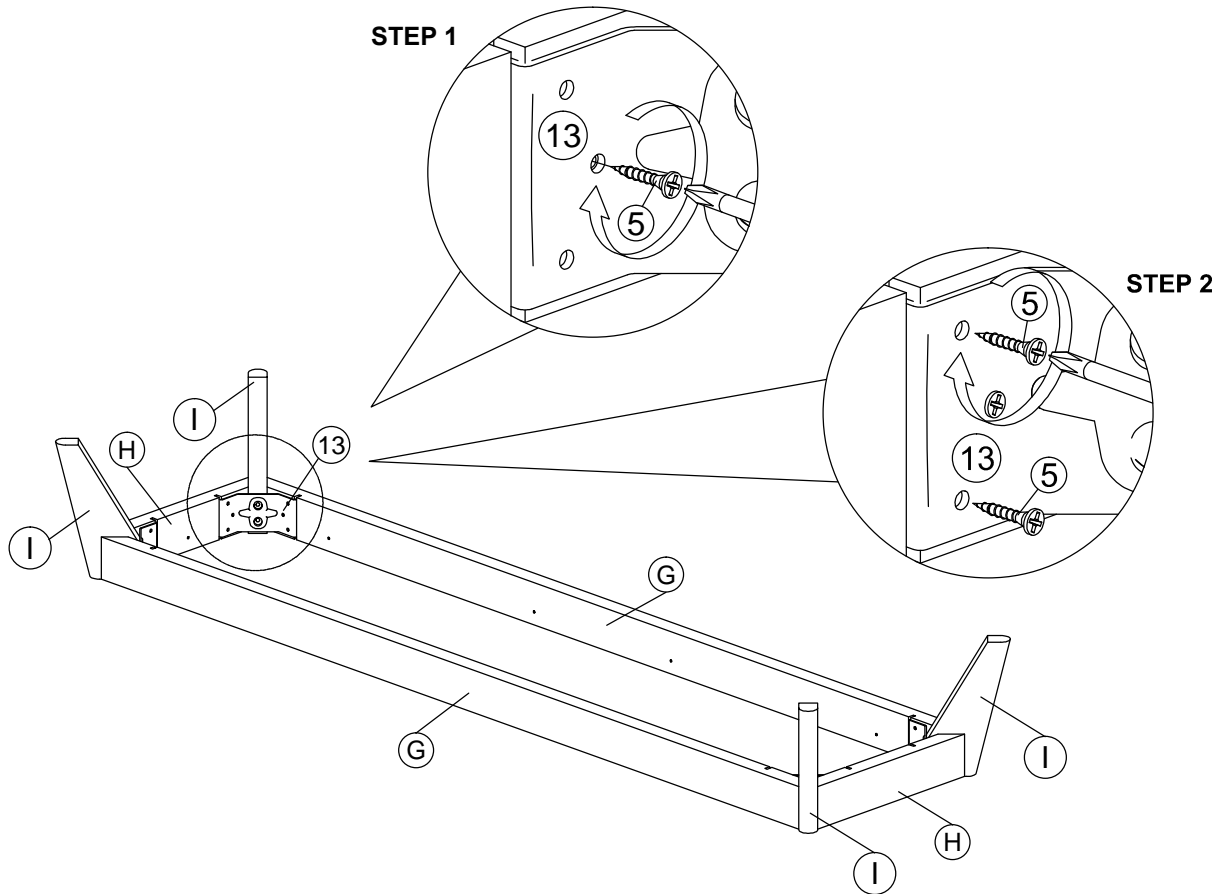

Assembly Instruction

STEP 4