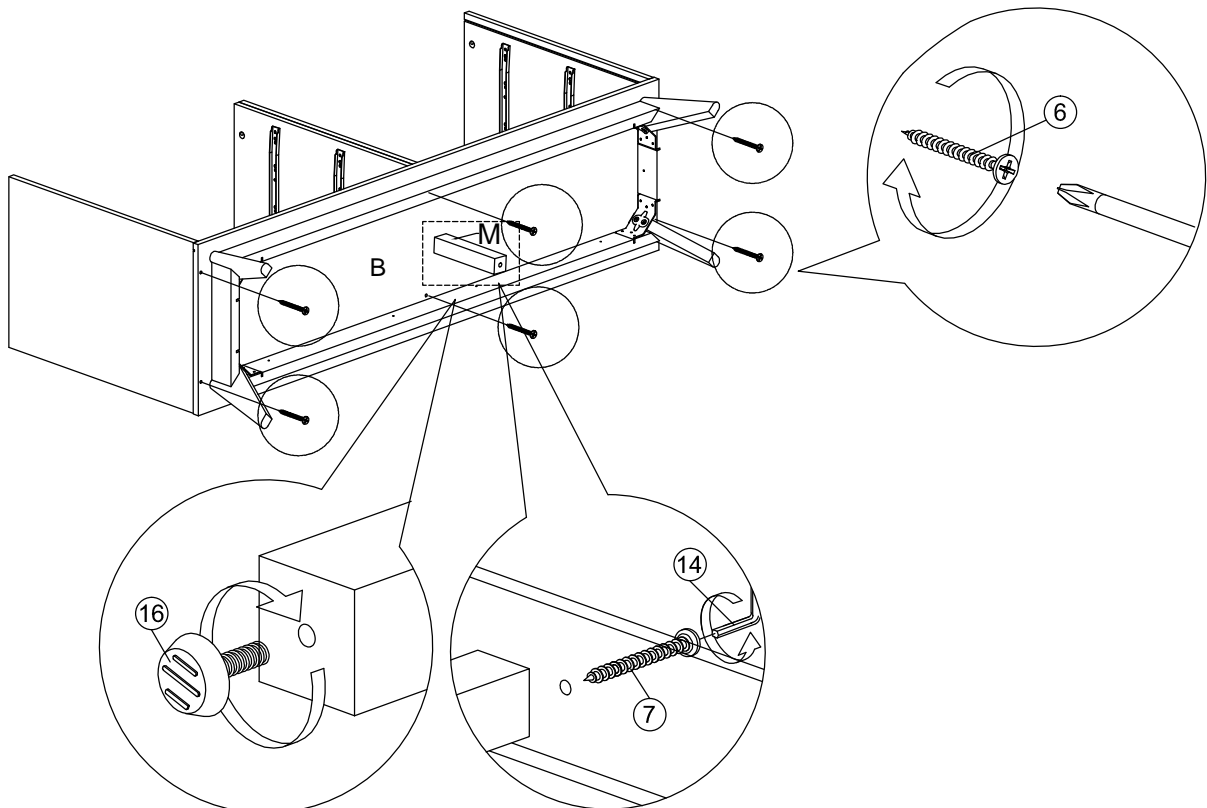

Assembly Instruction

Model : WI7502

PART LIST

Assembly Instruction

Hardware List

No.	SHAPE	DESCRIPTION	Qty.
1		8x25mm Wood Dowel	60Pcs
2		15MM Myfix Minifix	24Sets
3		M5x8mm Screw (Euro Screw)	24Pcs
4		M3x16mm Screw	8Pcs
5		M3.5x15mm Screw	84Pcs
6		M4x38mm Screw	36Pcs
7		Jcbc 'W' M6 x 40mm	9Pcs
8		L Bracket	18Pcs
9		Nail Leg	4Pcs

Assembly Instruction

STEP 4

STEP 5

Assembly Instruction

STEP 3

STEP 3

Assembly Instruction

STEP 8

STEP 10

Assembly Instruction

STEP 11

STEP 12

STEP 13

Assembly Instruction

STEP 14

Complete