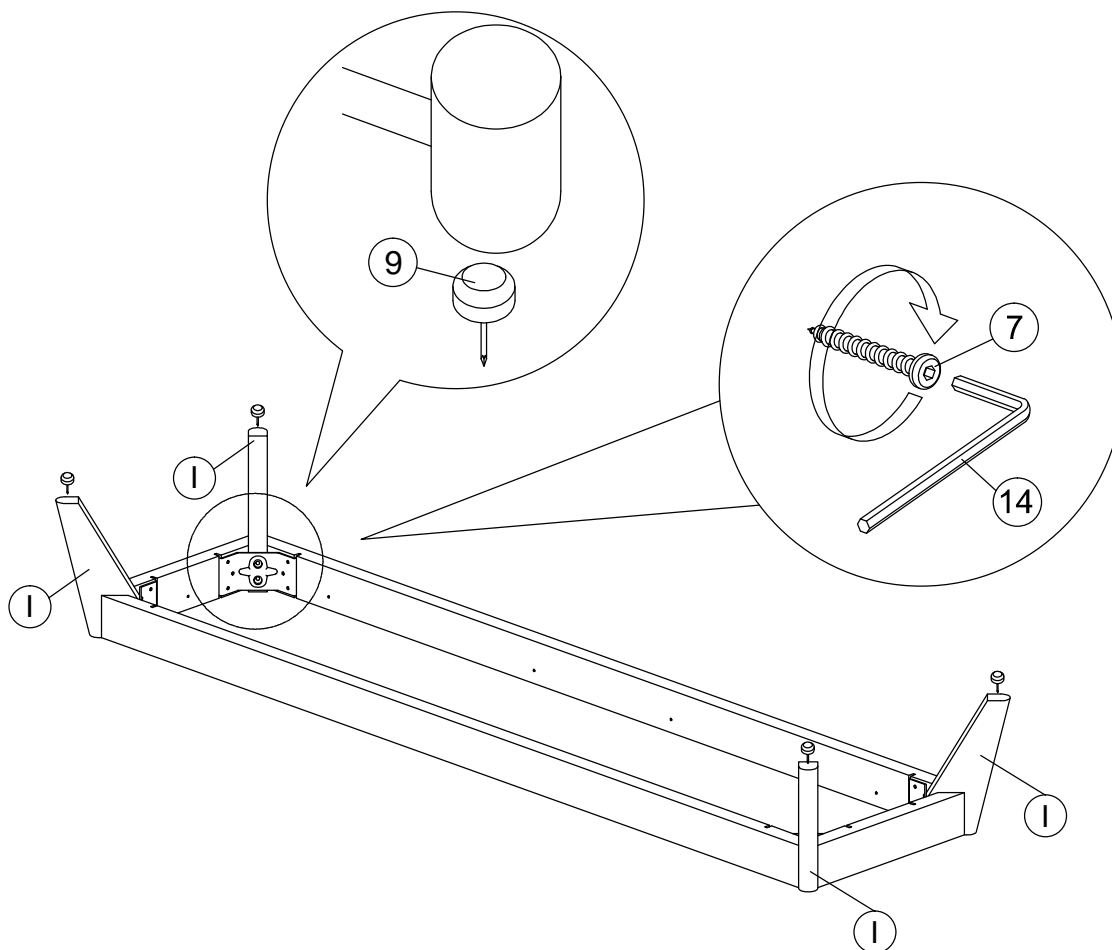

Assembly Instruction

STEP 4

STEP 5