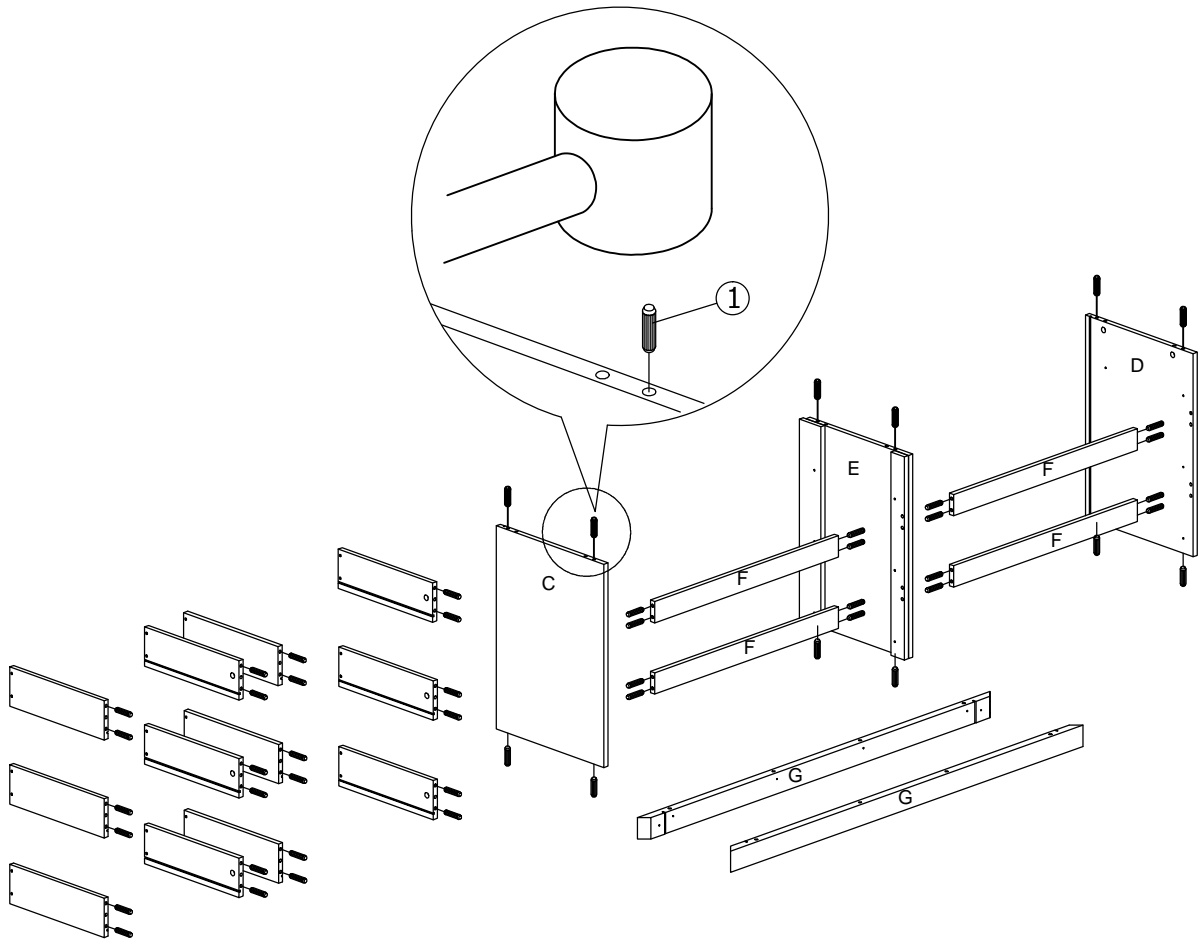

Assembly Instruction

Model : WI7502

PART LIST

Assembly Instruction

Hardware List

No.	SHAPE	DESCRIPTION	Qty.
1		8x25mm Wood Dowel	60Pcs
2		15MM Myfix Minifix	24Sets
3		M5x8mm Screw (Euro Screw)	24Pcs
4		M3x16mm Screw	8Pcs
5		M3.5x15mm Screw	84Pcs
6		M4x38mm Screw	36Pcs
7		Jcbc 'W' M6 x 40mm	9Pcs
8		L Bracket	18Pcs
9		Nail Leg	4Pcs

10		Z Bracket (Big)	4Pcs
11		Metal Drawer Slide 14" (350mm)	6 Sets
12		Minifix Cap	12Pcs
13		Metal Corner Bracket	4Pcs
14		L Key	1Pc
15		L Key	6Pcs
16		Adjust Screw	1Pc

Assembly Instruction

STEP 3

STEP 3