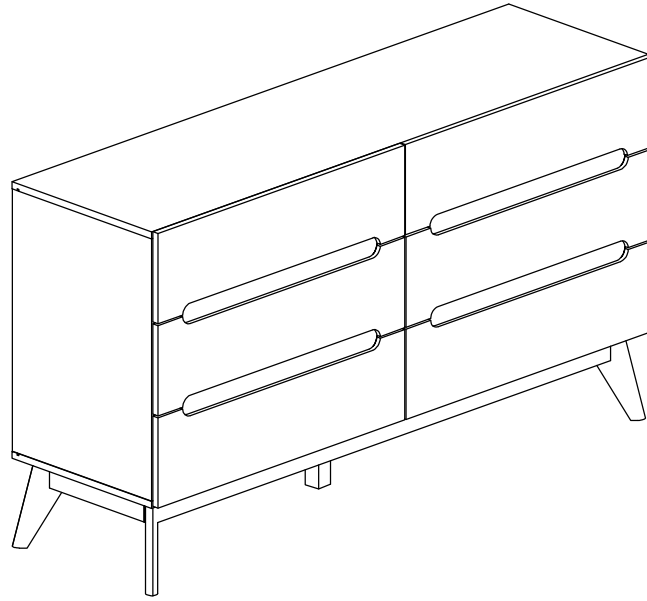

Assembly Instruction

Model : WI7502

PART LIST

Assembly Instruction

Hardware List

No.	SHAPE	DESCRIPTION	Qty.
1		8x25mm Wood Dowel	60Pcs
2		15MM Myfix Minifix	24Sets
3		M5x8mm Screw (Euro Screw)	24Pcs
4		M3x16mm Screw	8Pcs
5		M3.5x15mm Screw	84Pcs
6		M4x38mm Screw	36Pcs
7		Jcbc 'W' M6 x 40mm	9Pcs
8		L Bracket	18Pcs
9		Nail Leg	4Pcs

10		Z Bracket (Big)	4Pcs
11		Metal Drawer Slide 14" (350mm)	6 Sets
12		Minifix Cap	12Pcs
13		Metal Corner Bracket	4Pcs
14		L Key	1Pc
15		Nail	6Pcs
16		Adjust Screw	1Pc

STEP 1

Assembly Instruction

STEP 3

STEP 3