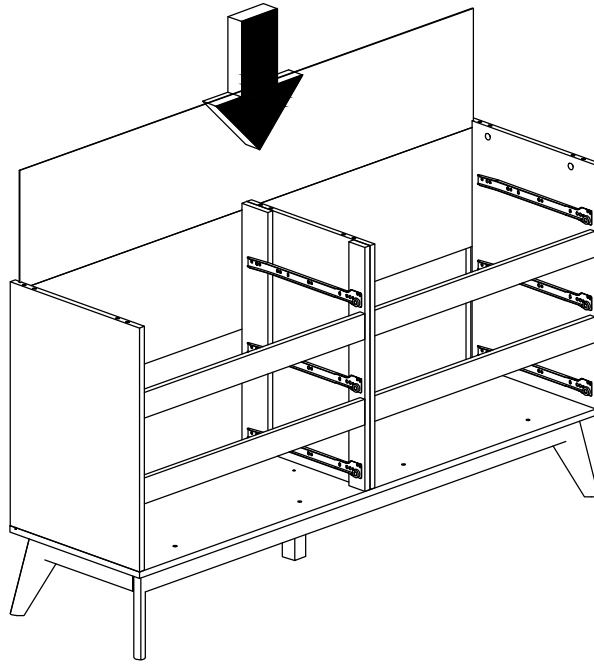

10		Z Bracket (Big)	4Pcs
11		Metal Drawer Slide 14" (350mm)	6 Sets
12		Minifix Cap	12Pcs
13		Metal Corner Bracket	4Pcs
14		L Key	1Pc
15		L Key	6Pcs
16		Adjust Screw	1Pc

Assembly Instruction

STEP 3

STEP 3

Assembly Instruction

STEP 3

STEP 3

Assembly Instruction

STEP 3

STEP 3

Assembly Instruction

STEP 8