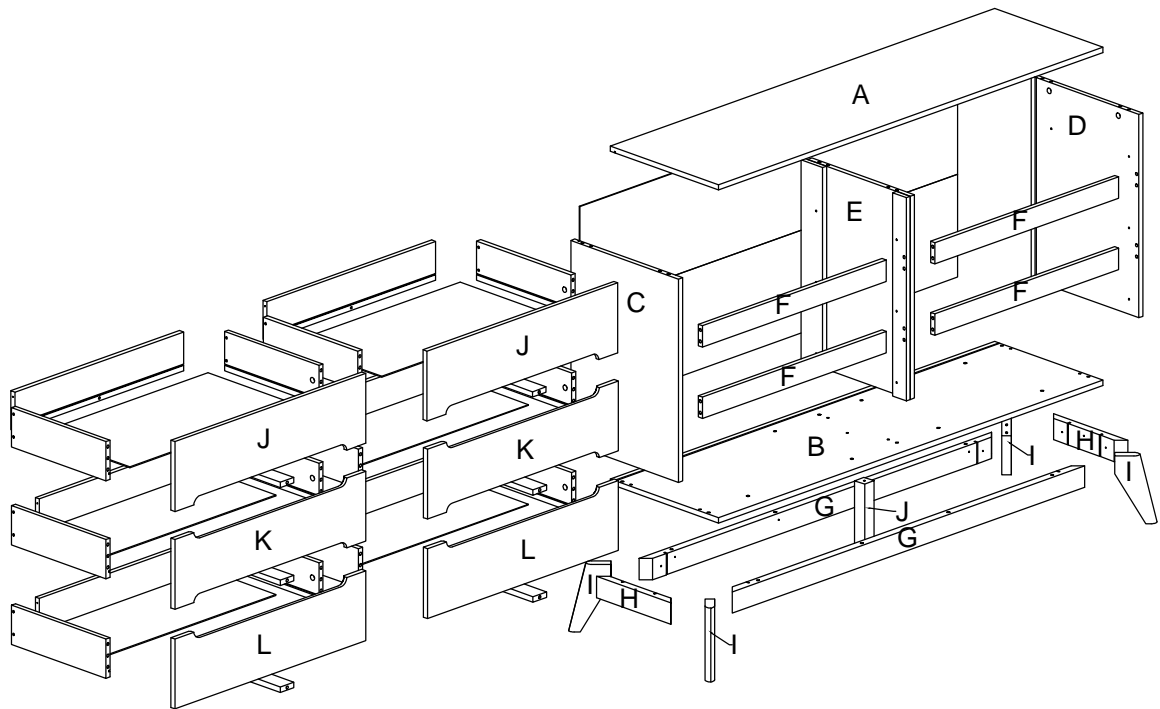

Assembly Instruction

Model : WI7502

PART LIST

Assembly Instruction

Hardware List

No.	SHAPE	DESCRIPTION	Qty.
1		8x25mm Wood Dowel	60Pcs
2		15MM Myfix Minifix	24Sets
3		M5x8mm Screw (Euro Screw)	24Pcs
4		M3x16mm Screw	8Pcs
5		M3.5x15mm Screw	84Pcs
6		M4x38mm Screw	36Pcs
7		Jcbc 'W' M6 x 40mm	9Pcs
8		L Bracket	18Pcs
9		Nail Leg	4Pcs

10		Z Bracket (Big)	4Pcs
11		Metal Drawer Slide 14" (350mm)	6 Sets
12		Minifix Cap	12Pcs
13		Metal Corner Bracket	4Pcs
14		L Key	1Pc
15		L Key	6Pcs
16		Adjust Screw	1Pc

Assembly Instruction

STEP 3

STEP 3