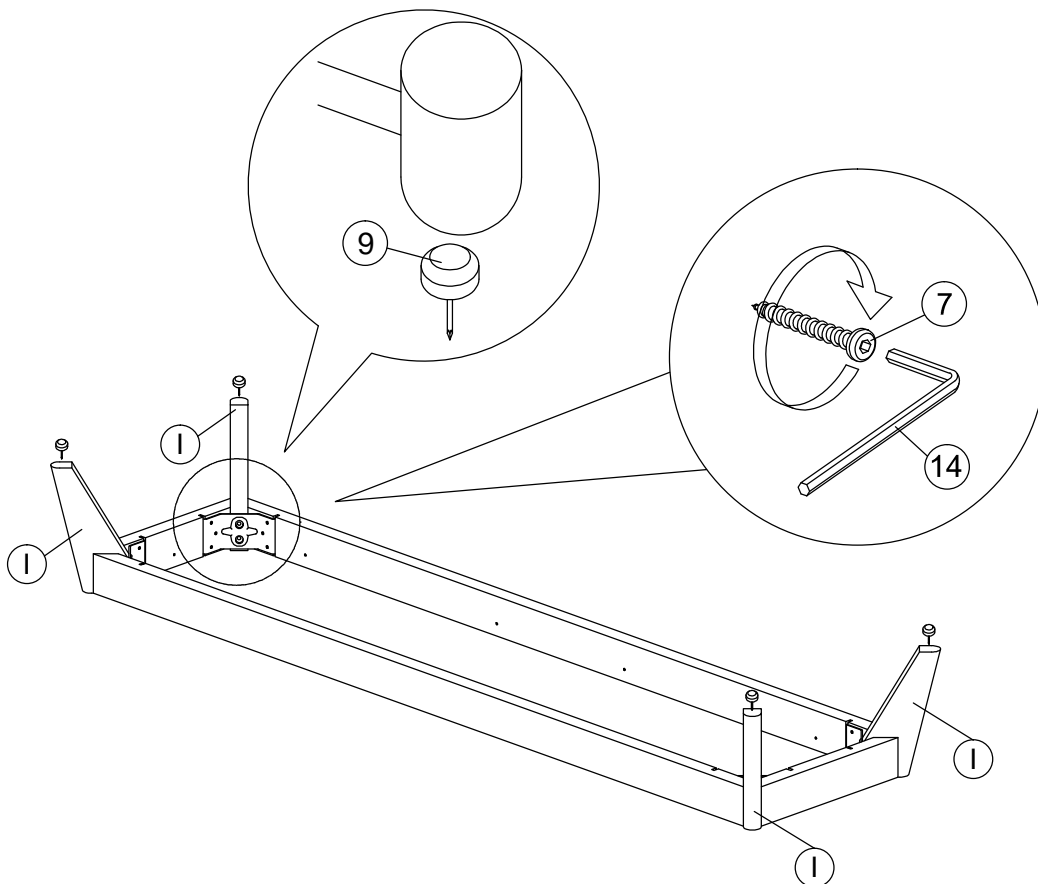

Assembly Instruction

STEP 3

STEP 3