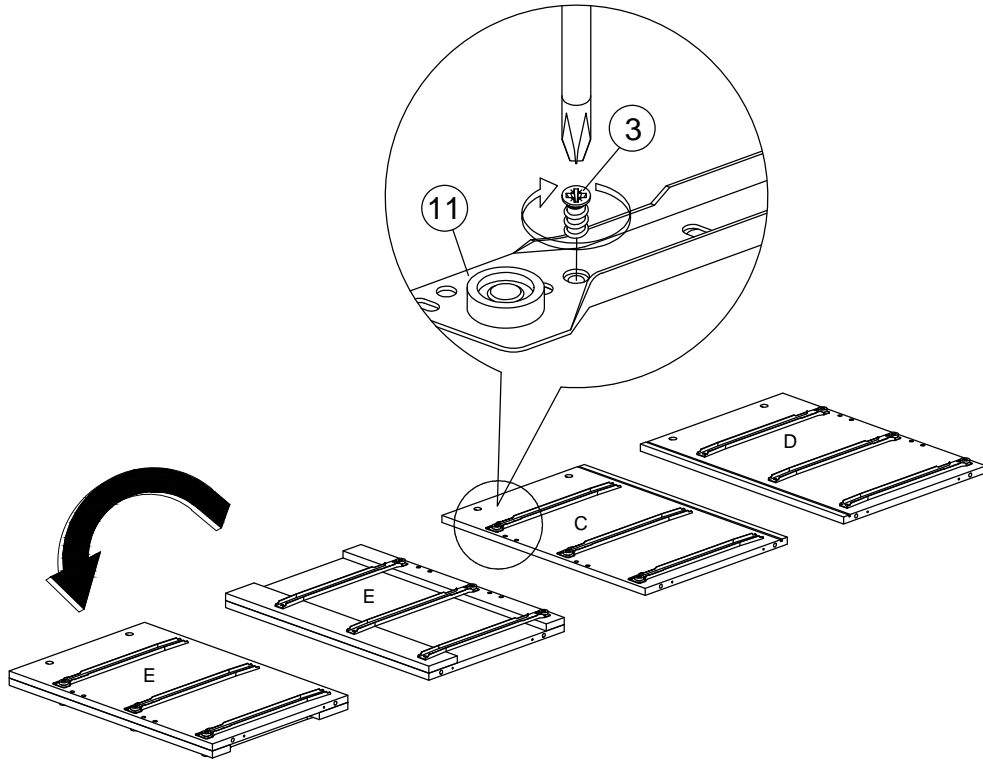

Assembly Instruction

Model : WI7502

PART LIST

Assembly Instruction

Hardware List

No.	SHAPE	DESCRIPTION	Qty.
1		8x25mm Wood Dowel	60Pcs
2		15MM Myfix Minifix	24Sets
3		M5x8mm Screw (Euro Screw)	24Pcs
4		M3x16mm Screw	8Pcs
5		M3.5x15mm Screw	84Pcs
6		M4x38mm Screw	36Pcs
7		Jcbc 'W' M6 x 40mm	9Pcs
8		L Bracket	18Pcs
9		Nail Leg	4Pcs

10		Z Bracket (Big)	4Pcs
11		Metal Drawer Slide 14" (350mm)	6 Sets
12		Minifix Cap	12Pcs
13		Metal Corner Bracket	4Pcs
14		L Key	1Pc
15		Nail	6Pcs
16		Adjust Screw	1Pc

STEP 1

Assembly Instruction

STEP 3

STEP 3