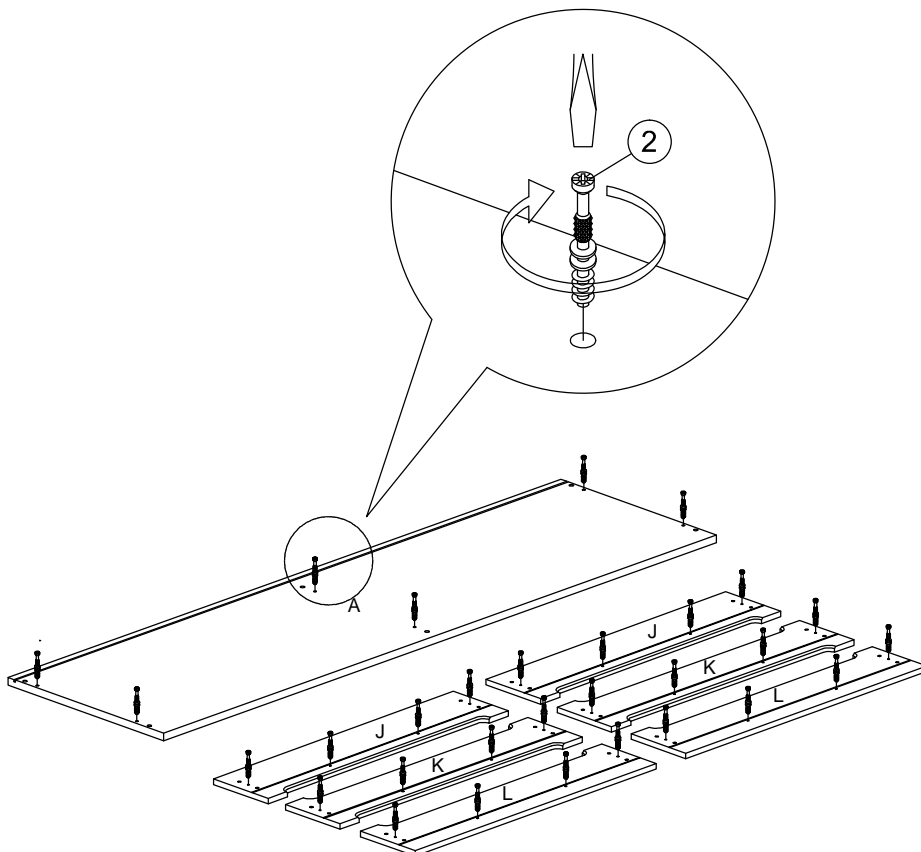

Assembly Instruction

Model : WI7502

PART LIST

Assembly Instruction

Hardware List

No.	SHAPE	DESCRIPTION	Qty.
1		8x25mm Wood Dowel	60Pcs
2		15MM Myfix Minifix	24Sets
3		M5x8mm Screw (Euro Screw)	24Pcs
4		M3x16mm Screw	8Pcs
5		M3.5x15mm Screw	84Pcs
6		M4x38mm Screw	36Pcs
7		Jcbc 'W' M6 x 40mm	9Pcs
8		L Bracket	18Pcs
9		Nail Leg	4Pcs

10		Z Bracket (Big)	4Pcs
11		Metal Drawer Slide 14" (350mm)	6 Sets
12		Minifix Cap	12Pcs
13		Metal Corner Bracket	4Pcs
14		L Key	1Pc
15		Nail	6Pcs
16		Adjust Screw	1Pc

STEP 1

Assembly Instruction

STEP 3

STEP 3

Assembly Instruction

STEP 4

STEP 5

Assembly Instruction

STEP 3

STEP 3

Assembly Instruction

STEP 8