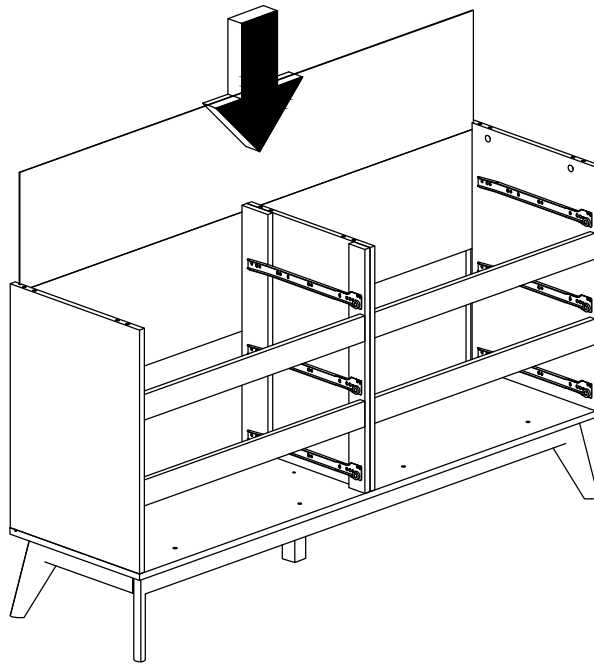

10		Z Bracket (Big)	4Pcs
11		Metal Drawer Slide 14" (350mm)	6 Sets
12		Minifix Cap	12Pcs
13		Metal Corner Bracket	4Pcs
14		L Key	1Pc
15		Nail	6Pcs
16		Adjust Screw	1Pc

STEP 1

Assembly Instruction

STEP 3

STEP 3

Assembly Instruction

STEP 4

STEP 5

Assembly Instruction

STEP 3

STEP 3

Assembly Instruction

STEP 8