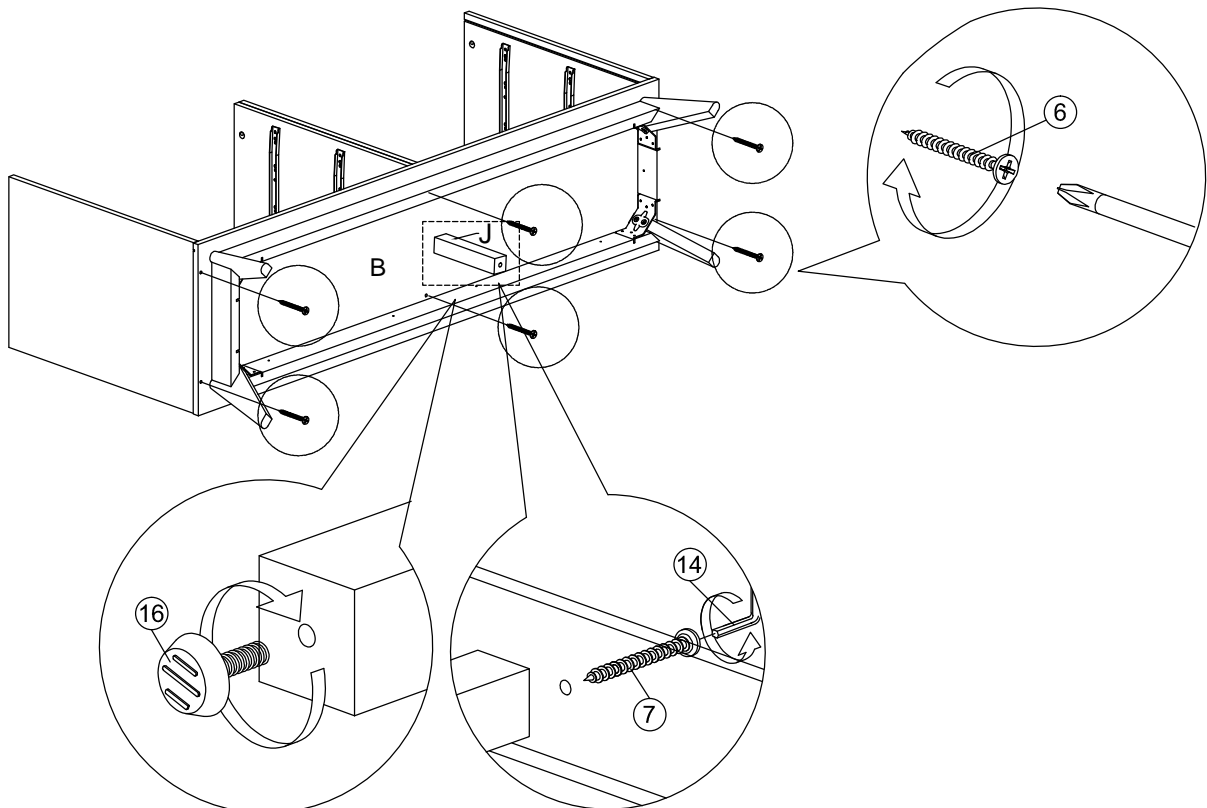

Assembly Instruction

Model : WI7502

PART LIST

Assembly Instruction

Hardware List

No.	SHAPE	DESCRIPTION	Qty.
1		8x25mm Wood Dowel	60Pcs
2		15MM Myfix Minifix	24Sets
3		M5x8mm Screw (Euro Screw)	24Pcs
4		M3x16mm Screw	8Pcs
5		M3.5x15mm Screw	84Pcs
6		M4x38mm Screw	36Pcs
7		Jcbc 'W' M6 x 40mm	9Pcs
8		L Bracket	18Pcs
9		Nail Leg	4Pcs

Assembly Instruction

STEP 3

STEP 3

Assembly Instruction

STEP 3

STEP 3

Assembly Instruction

STEP 8

STEP 10

Assembly Instruction

STEP 11

STEP 12

STEP 13

Assembly Instruction

STEP 14

Complete