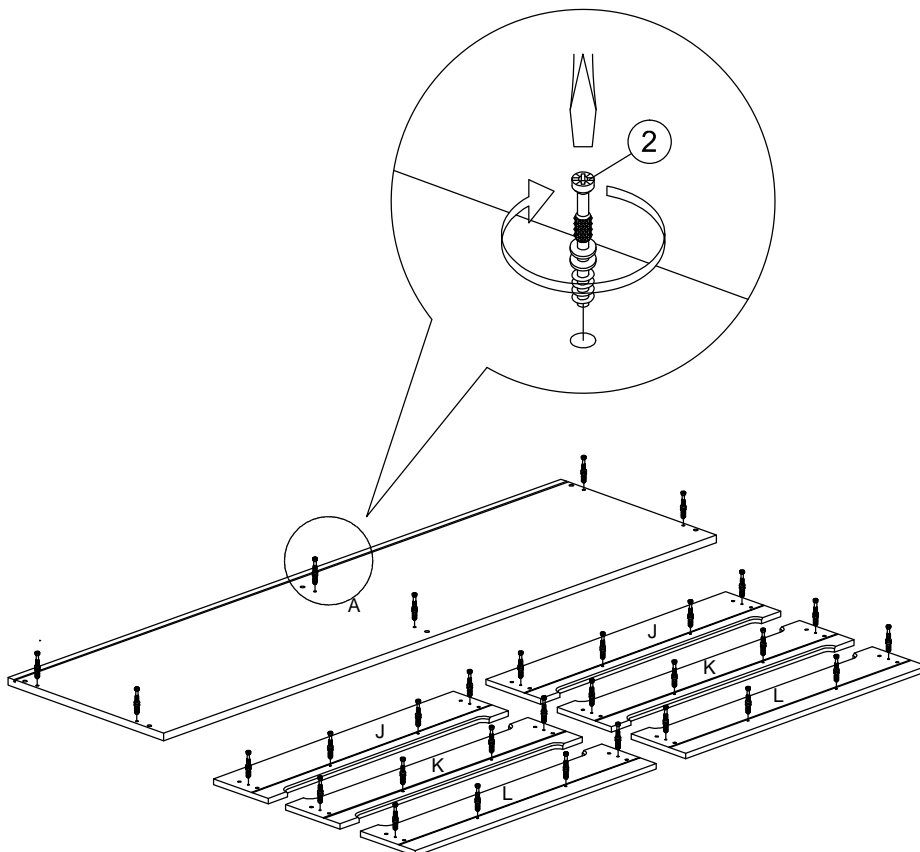

Assembly Instruction

Model : WI7502

PART LIST

Assembly Instruction

Hardware List

No.	SHAPE	DESCRIPTION	Qty.
1		8x25mm Wood Dowel	60Pcs
2		15MM Myfix Minifix	24Sets
3		M5x8mm Screw (Euro Screw)	24Pcs
4		M3x16mm Screw	8Pcs
5		M3.5x15mm Screw	84Pcs
6		M4x38mm Screw	36Pcs
7		Jcbc 'W' M6 x 40mm	9Pcs
8		L Bracket	18Pcs
9		Nail Leg	4Pcs

10		Z Bracket (Big)	4Pcs
11		Metal Drawer Slide 14" (350mm)	6 Sets
12		Minifix Cap	12Pcs
13		Metal Corner Bracket	4Pcs
14		L Key	1Pc
15		L Key	6Pcs
16		Adjust Screw	1Pc

Assembly Instruction

STEP 3

STEP 3

Assembly Instruction

STEP 3

STEP 3

Assembly Instruction

STEP 3

STEP 3

Assembly Instruction

STEP 8