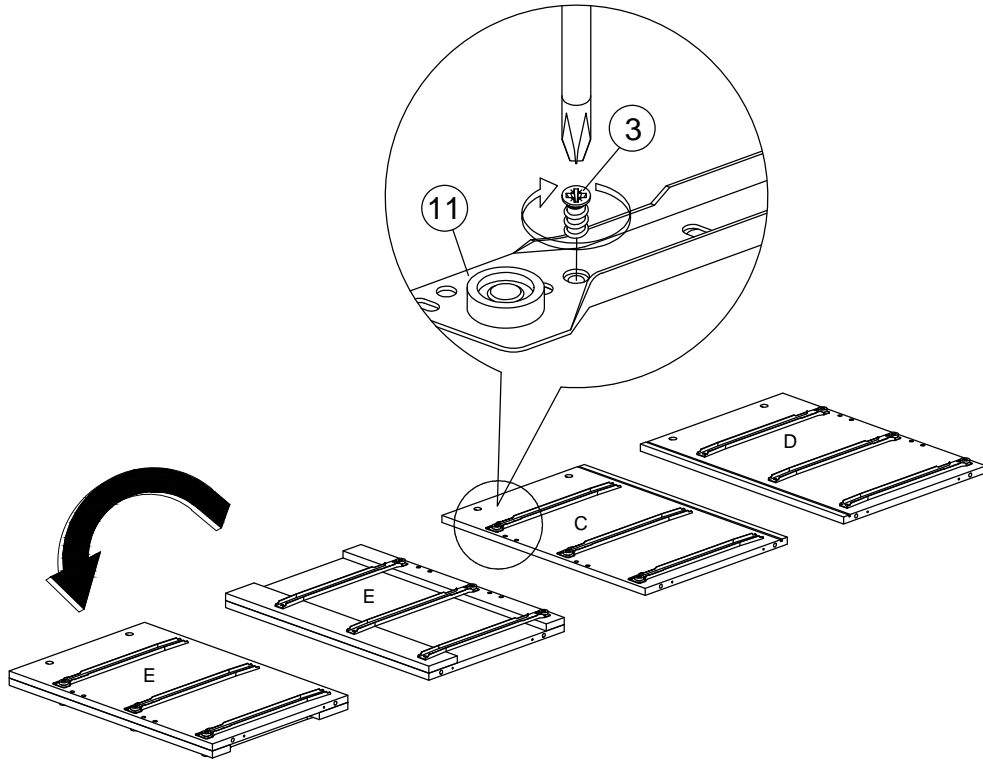

Assembly Instruction

Model : WI7502

PART LIST

Assembly Instruction

Hardware List

No.	SHAPE	DESCRIPTION	Qty.
1		8x25mm Wood Dowel	60Pcs
2		15MM Myfix Minifix	24Sets
3		M5x8mm Screw (Euro Screw)	24Pcs
4		M3x16mm Screw	8Pcs
5		M3.5x15mm Screw	84Pcs
6		M4x38mm Screw	36Pcs
7		Jcbc 'W' M6 x 40mm	9Pcs
8		L Bracket	18Pcs
9		Nail Leg	4Pcs

10		Z Bracket (Big)	4Pcs
11		Metal Drawer Slide 14" (350mm)	6 Sets
12		Minifix Cap	12Pcs
13		Metal Corner Bracket	4Pcs
14		L Key	1Pc
15		L Key	6Pcs
16		Adjust Screw	1Pc

Assembly Instruction

STEP 3

STEP 3