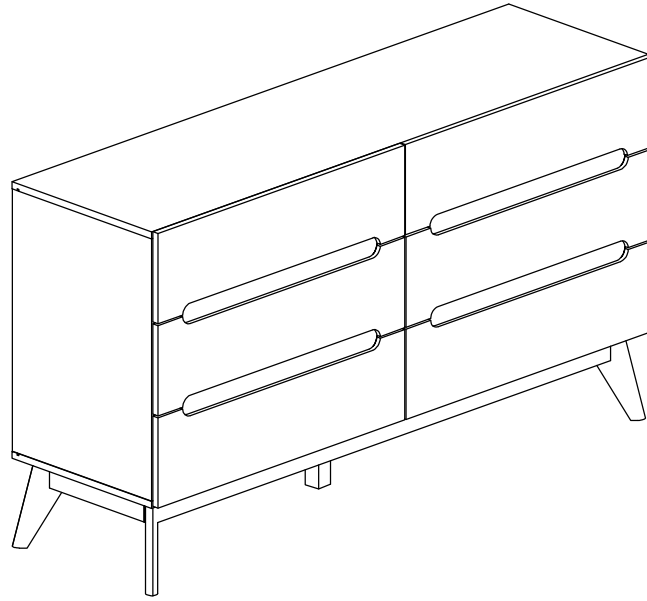

Assembly Instruction

Model : WI7502

PART LIST

Assembly Instruction

Hardware List

No.	SHAPE	DESCRIPTION	Qty.
1		8x25mm Wood Dowel	60Pcs
2		15MM Myfix Minifix	24Sets
3		M5x8mm Screw (Euro Screw)	24Pcs
4		M3x16mm Screw	8Pcs
5		M3.5x15mm Screw	84Pcs
6		M4x38mm Screw	36Pcs
7		Jcbc 'W' M6 x 40mm	9Pcs
8		L Bracket	18Pcs
9		Nail Leg	4Pcs

10		Z Bracket (Big)	4Pcs
11		Metal Drawer Slide 14" (350mm)	6 Sets
12		Minifix Cap	12Pcs
13		Metal Corner Bracket	4Pcs
14		L Key	1Pc
15		L Key	6Pcs
16		Adjust Screw	1Pc

Assembly Instruction

STEP 3

STEP 3