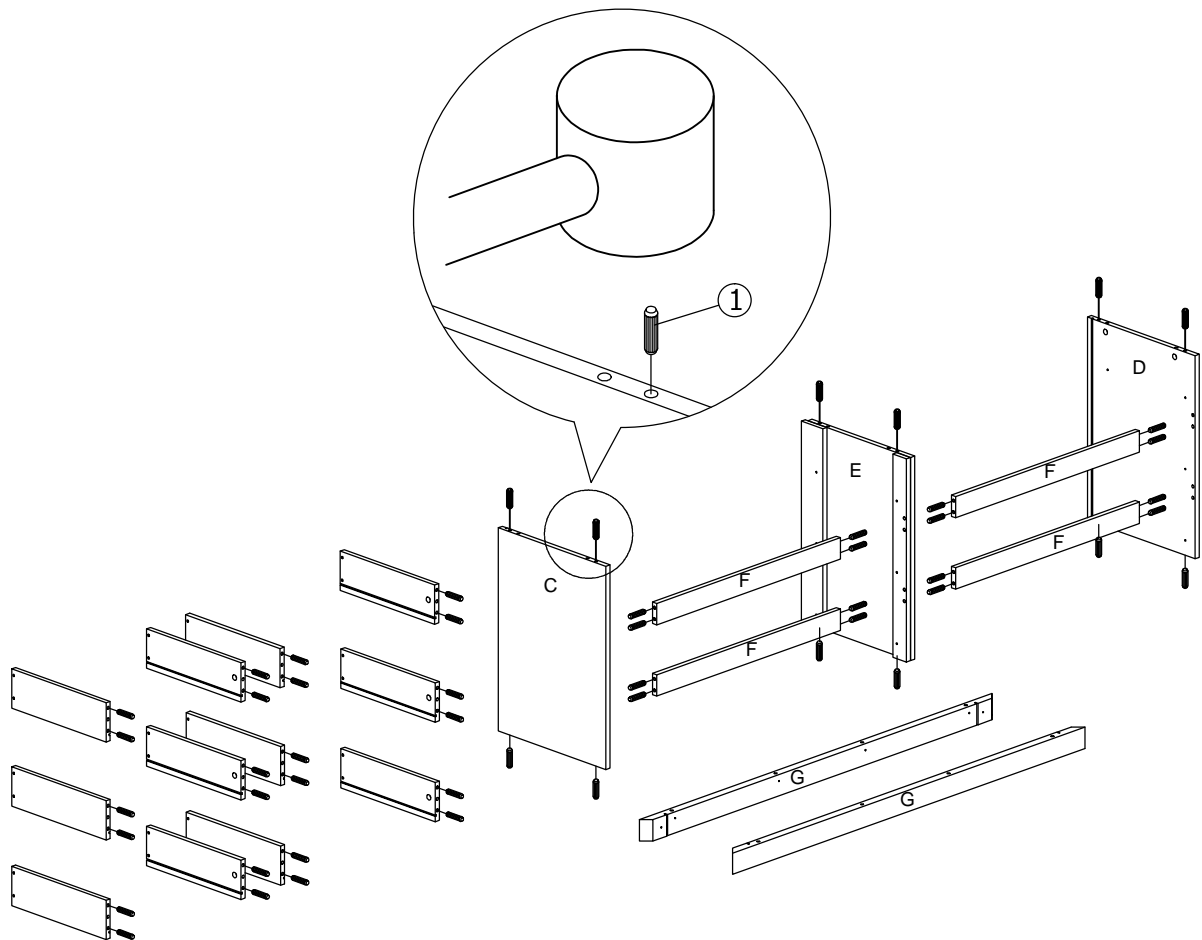

Assembly Instruction

Model : WI7502

PART LIST

Assembly Instruction

Hardware List

No.	SHAPE	DESCRIPTION	Qty.
1		8x25mm Wood Dowel	60Pcs
2		15MM Myfix Minifix	24Sets
3		M5x8mm Screw (Euro Screw)	24Pcs
4		M3x16mm Screw	8Pcs
5		M3.5x15mm Screw	84Pcs
6		M4x38mm Screw	36Pcs
7		Jcbc 'W' M6 x 40mm	9Pcs
8		L Bracket	18Pcs
9		Nail Leg	4Pcs

10		Z Bracket (Big)	4Pcs
11		Metal Drawer Slide 14" (350mm)	6 Sets
12		Minifix Cap	12Pcs
13		Metal Corner Bracket	4Pcs
14		L Key	1Pc
15		Nail	6Pcs
16		Adjust Screw	1Pc

STEP 1

Assembly Instruction

STEP 3

STEP 3