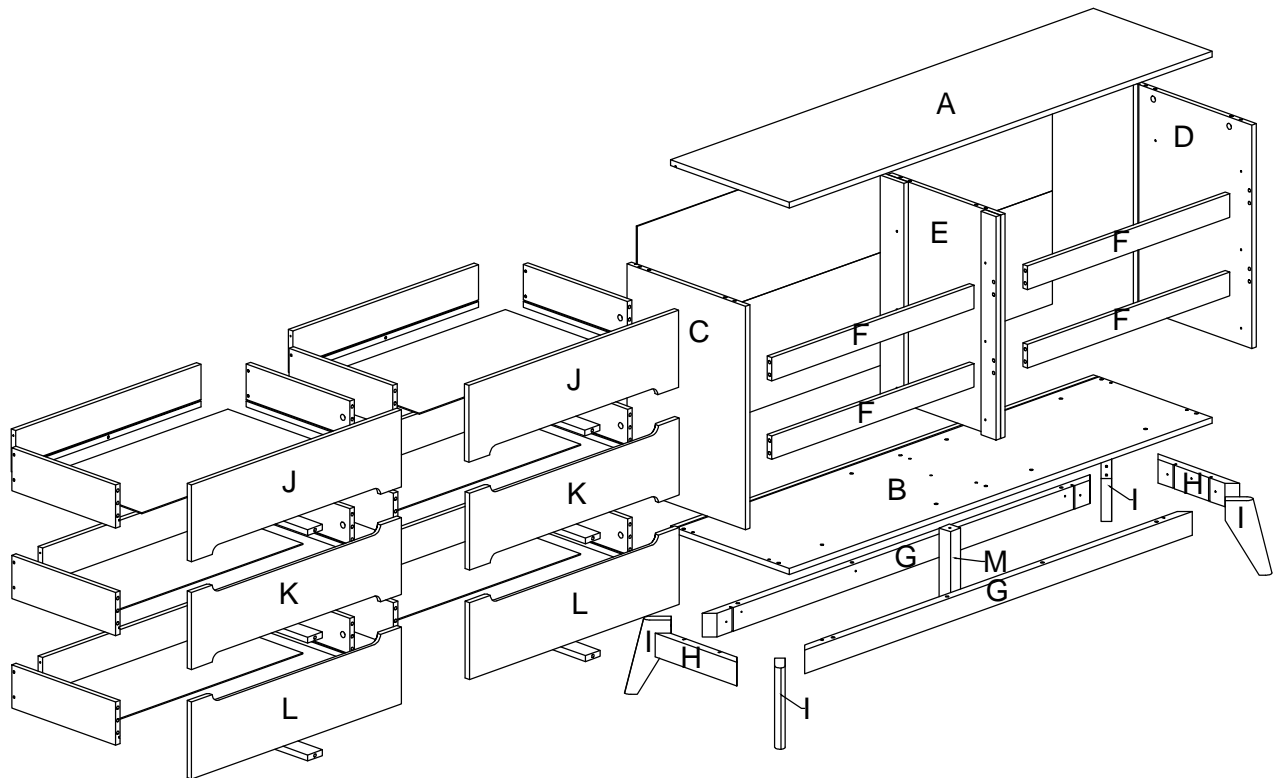

Assembly Instruction

Model : WI7502

PART LIST

Assembly Instruction

Hardware List

No.	SHAPE	DESCRIPTION	Qty.
1		8x25mm Wood Dowel	60Pcs
2		15MM Myfix Minifix	24Sets
3		M5x8mm Screw (Euro Screw)	24Pcs
4		M3x16mm Screw	8Pcs
5		M3.5x15mm Screw	84Pcs
6		M4x38mm Screw	36Pcs
7		Jcbc 'W' M6 x 40mm	9Pcs
8		L Bracket	18Pcs
9		Nail Leg	4Pcs

10		Z Bracket (Big)	4Pcs
11		Metal Drawer Slide 14" (350mm)	6 Sets
12		Minifix Cap	12Pcs
13		Metal Corner Bracket	4Pcs
14		L Key	1Pc
15		Nail	6Pcs
16		Adjust Screw	1Pc

STEP 1

Assembly Instruction

STEP 3

STEP 3