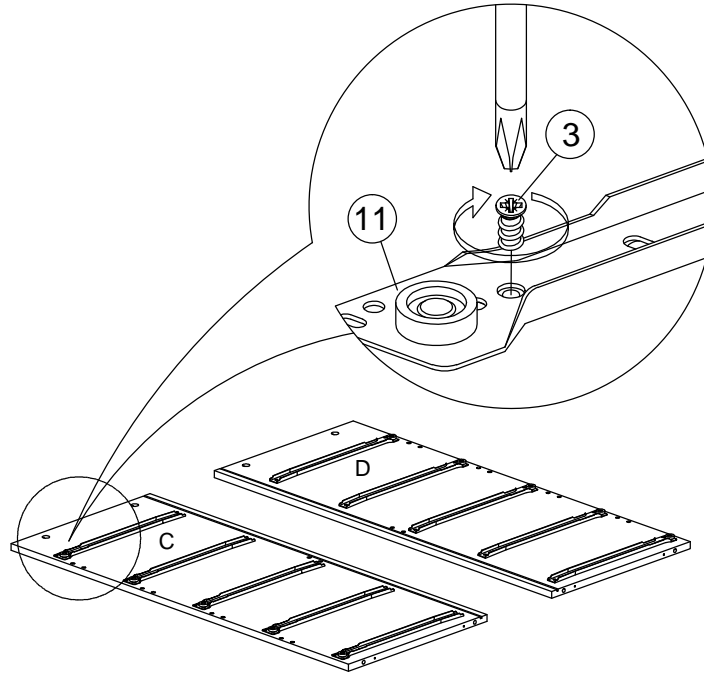

Assembly Instruction

Model : WI7501

PART LIST

Assembly Instruction

Hardware List

No.	SHAPE	DESCRIPTION	Qty.
1		8x25mm Wood Dowel	54Pcs
2		15MM Myfix Minifix	24Sets
3		M5x8mm Screw (Euro Screw)	20Pcs
4		M3x16mm Screw	8Pcs
5		M3.5x15mm Screw	80Pcs
6		M4x38mm Screw	34Pcs
7		Jcbc 'W' M6 x 40mm	8Pcs
8		L Bracket	18Pcs

9		Nail Leg	4Pcs
10		Z Bracket (Big)	4Pcs
11		Metal Drawer Slide 14" (350mm)	5Sets
12		Minifix Cap	10Pcs
13		Metal Corner Bracket	4Pcs
14		L Key	1Pc

Assembly Instruction

STEP 2

STEP 3

Assembly Instruction