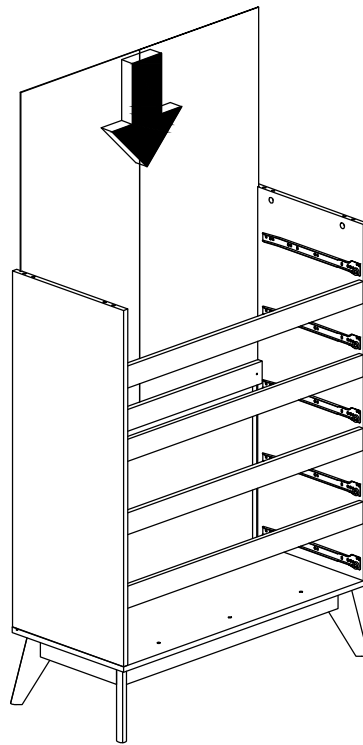

Assembly Instruction

Model : WI7501

PART LIST

Assembly Instruction

Hardware List

No.	SHAPE	DESCRIPTION	Qty.
1		8x25mm Wood Dowel	54Pcs
2		15MM Myfix Minifix	24Sets
3		M5x8mm Screw (Euro Screw)	20Pcs
4		M3x16mm Screw	8Pcs
5		M3.5x15mm Screw	80Pcs
6		M4x38mm Screw	34Pcs
7		Jcbc 'W' M6 x 40mm	8Pcs
8		L Bracket	18Pcs

9		Nail Leg	4Pcs
10		Z Bracket (Big)	4Pcs
11		Metal Drawer Slide 14" (350mm)	5Sets
12		Minifix Cap	10Pcs
13		Metal Corner Bracket	4Pcs
14		L Key	1Pc

Assembly Instruction

STEP 2

STEP 3

Assembly Instruction

STEP 4

STEP 5

Assembly Instruction

STEP 6

STEP 7

Assembly Instruction

STEP 8

STEP 9