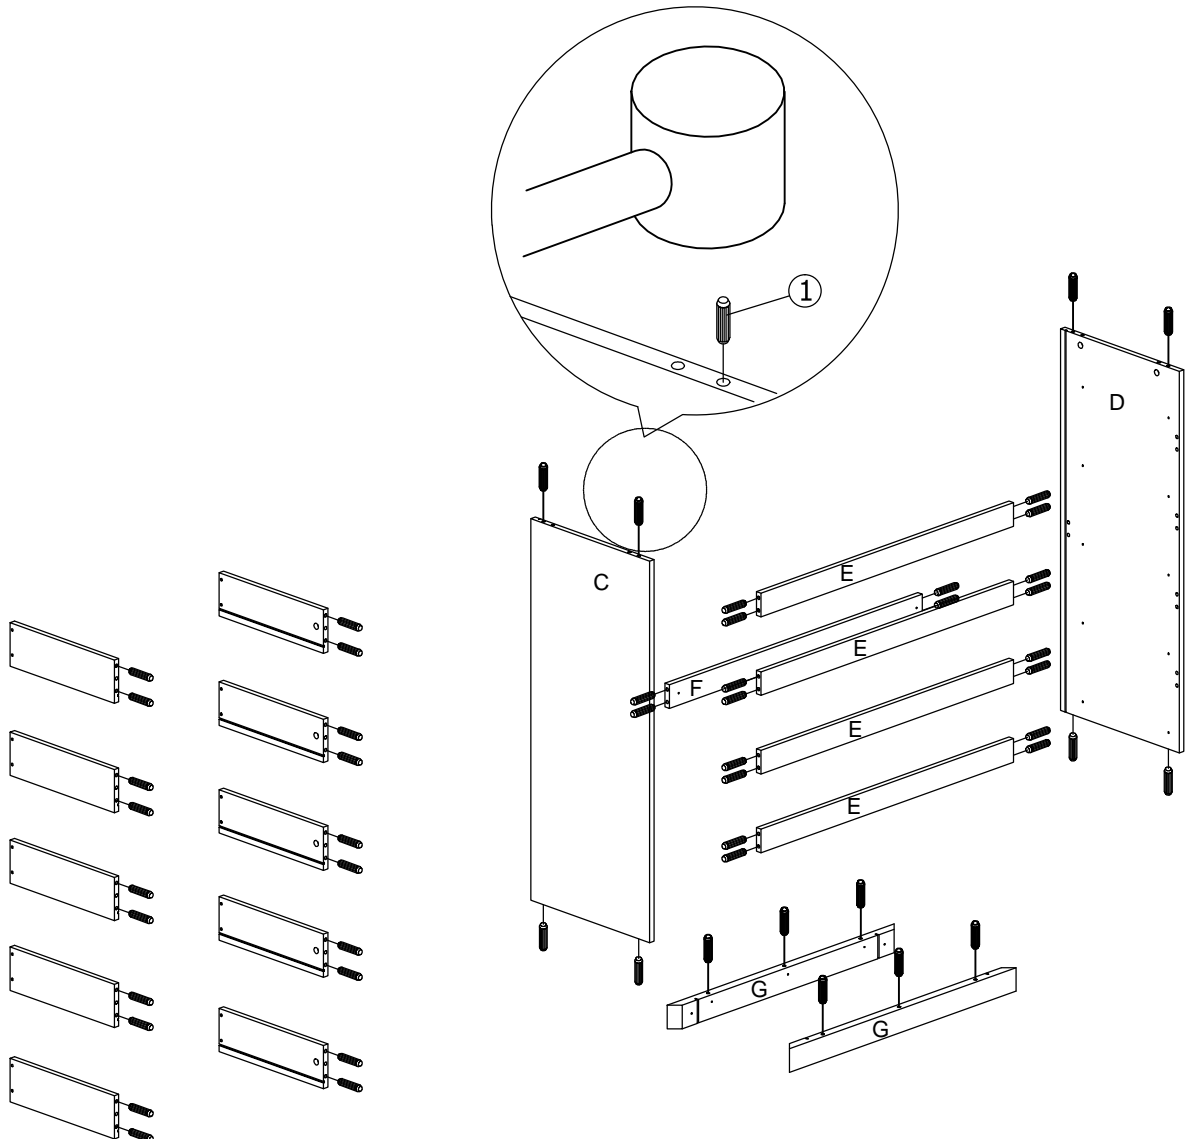

Assembly Instruction

Model : WI7501

PART LIST

Assembly Instruction

Hardware List

No.	SHAPE	DESCRIPTION	Qty.
1		8x25mm Wood Dowel	54Pcs
2		15MM Myfix Minifix	24Sets
3		M5x8mm Screw (Euro Screw)	20Pcs
4		M3x16mm Screw	8Pcs
5		M3.5x15mm Screw	80Pcs
6		M4x38mm Screw	34Pcs
7		Jcbc 'W' M6 x 40mm	8Pcs
8		L Bracket	18Pcs

9		Nail Leg	4Pcs
10		Z Bracket (Big)	4Pcs
11		Metal Drawer Slide 14" (350mm)	5Sets
12		Minifix Cap	10Pcs
13		Metal Corner Bracket	4Pcs
14		L Key	1Pc

Assembly Instruction

STEP 2

STEP 3

Assembly Instruction