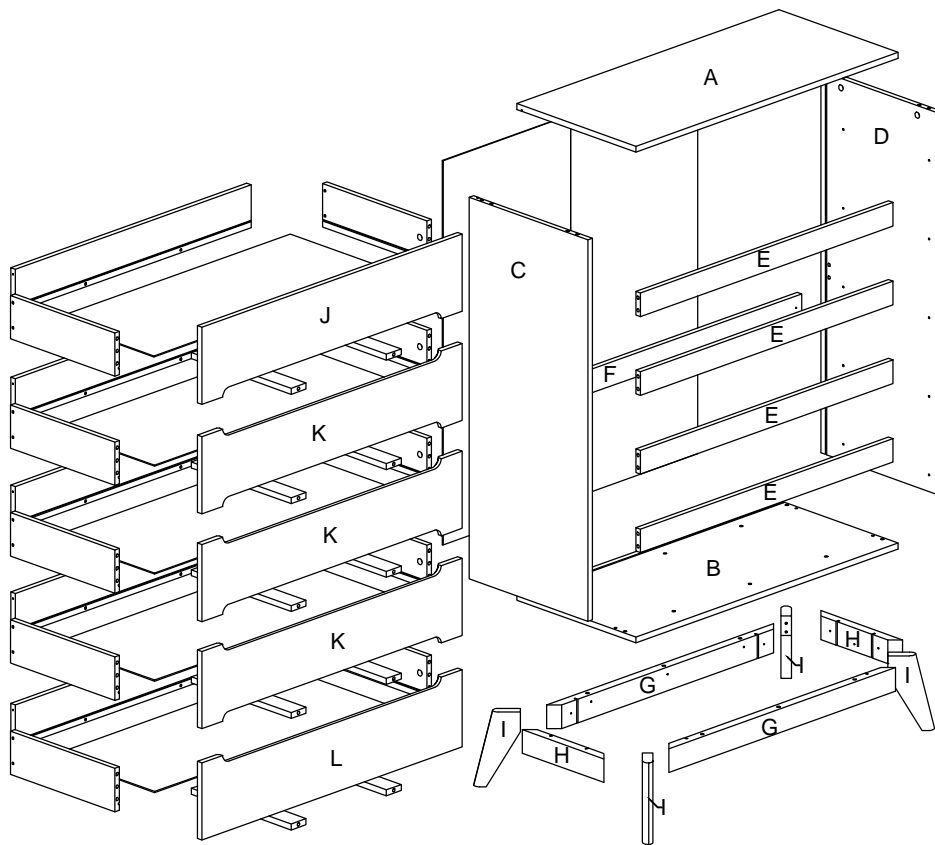

Assembly Instruction

Model : WI7501

PART LIST

Assembly Instruction

Hardware List

No.	SHAPE	DESCRIPTION	Qty.
1		8x25mm Wood Dowel	54Pcs
2		15MM Myfix Minifix	24Sets
3		M5x8mm Screw (Euro Screw)	20Pcs
4		M3x16mm Screw	8Pcs
5		M3.5x15mm Screw	80Pcs
6		M4x38mm Screw	34Pcs
7		Jcbc 'W' M6 x 40mm	8Pcs
8		L Bracket	18Pcs

9		Nail Leg	4Pcs
10		Z Bracket (Big)	4Pcs
11		Metal Drawer Slide 14" (350mm)	5Sets
12		Minifix Cap	10Pcs
13		Metal Corner Bracket	4Pcs
14		L Key	1Pc

Assembly Instruction

STEP 2

STEP 3

Assembly Instruction