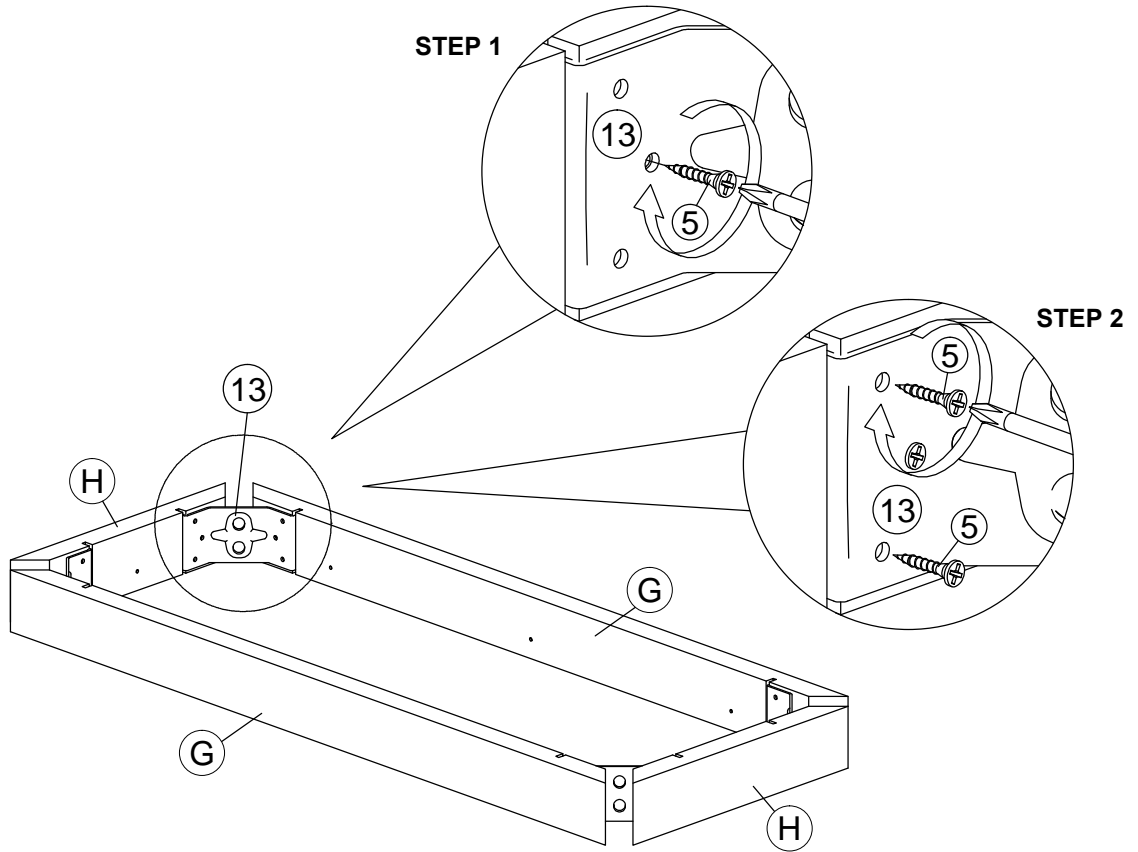

Assembly Instruction

STEP 4