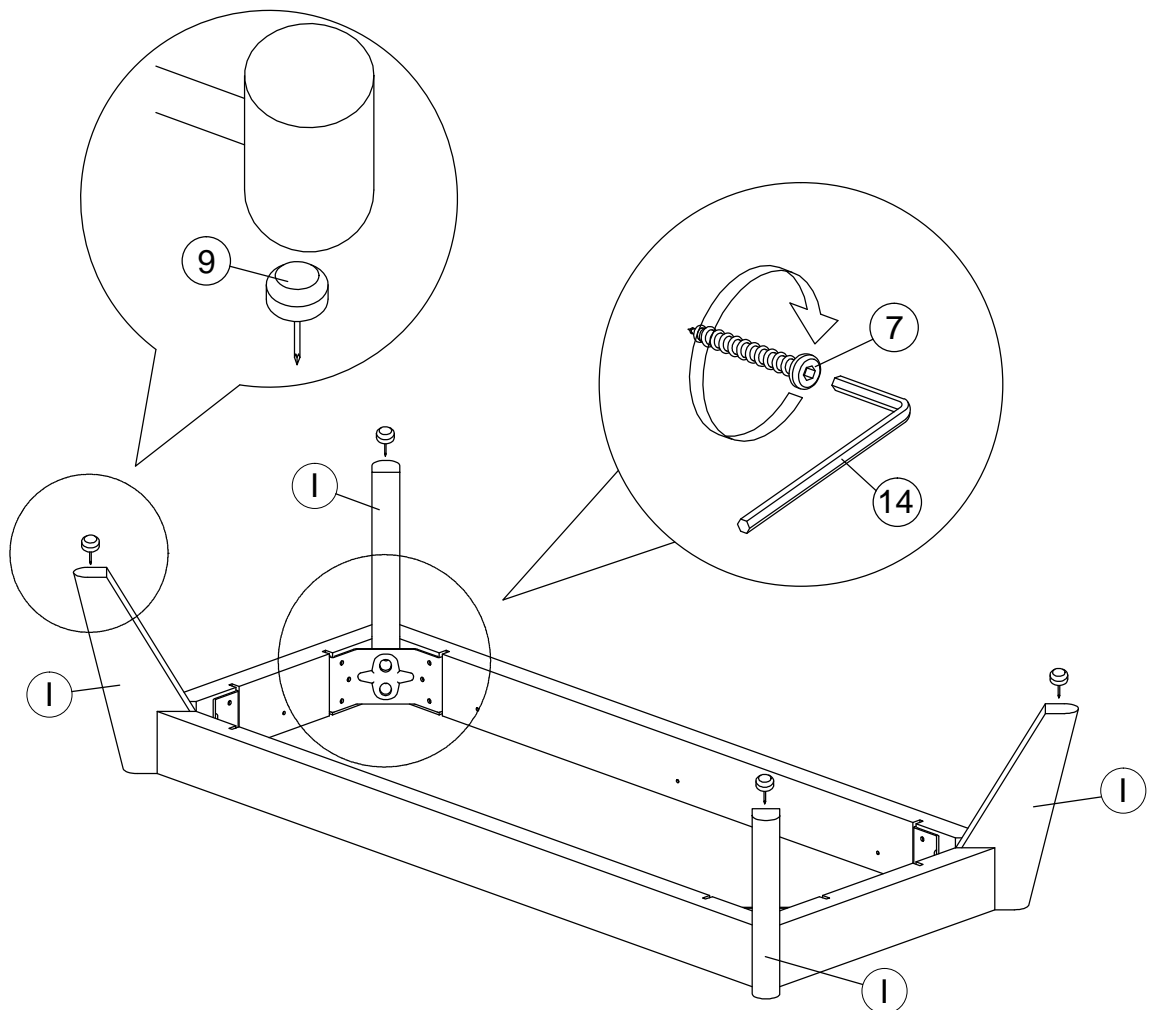

Assembly Instruction

Model : WI7501

PART LIST

Assembly Instruction

Hardware List

No.	SHAPE	DESCRIPTION	Qty.
1		8x25mm Wood Dowel	54Pcs
2		15MM Myfix Minifix	24Sets
3		M5x8mm Screw (Euro Screw)	20Pcs
4		M3x16mm Screw	8Pcs
5		M3.5x15mm Screw	80Pcs
6		M4x38mm Screw	34Pcs
7		Jcbc 'W' M6 x 40mm	8Pcs
8		L Bracket	18Pcs

9		Nail Leg	4Pcs
10		Z Bracket (Big)	4Pcs
11		Metal Drawer Slide 14" (350mm)	5Sets
12		Minifix Cap	10Pcs
13		Metal Corner Bracket	4Pcs
14		L Key	1Pc

Assembly Instruction

STEP 2

STEP 3

Assembly Instruction

STEP 4

STEP 5

Assembly Instruction

STEP 6

STEP 7

Assembly Instruction

STEP 8

STEP 9