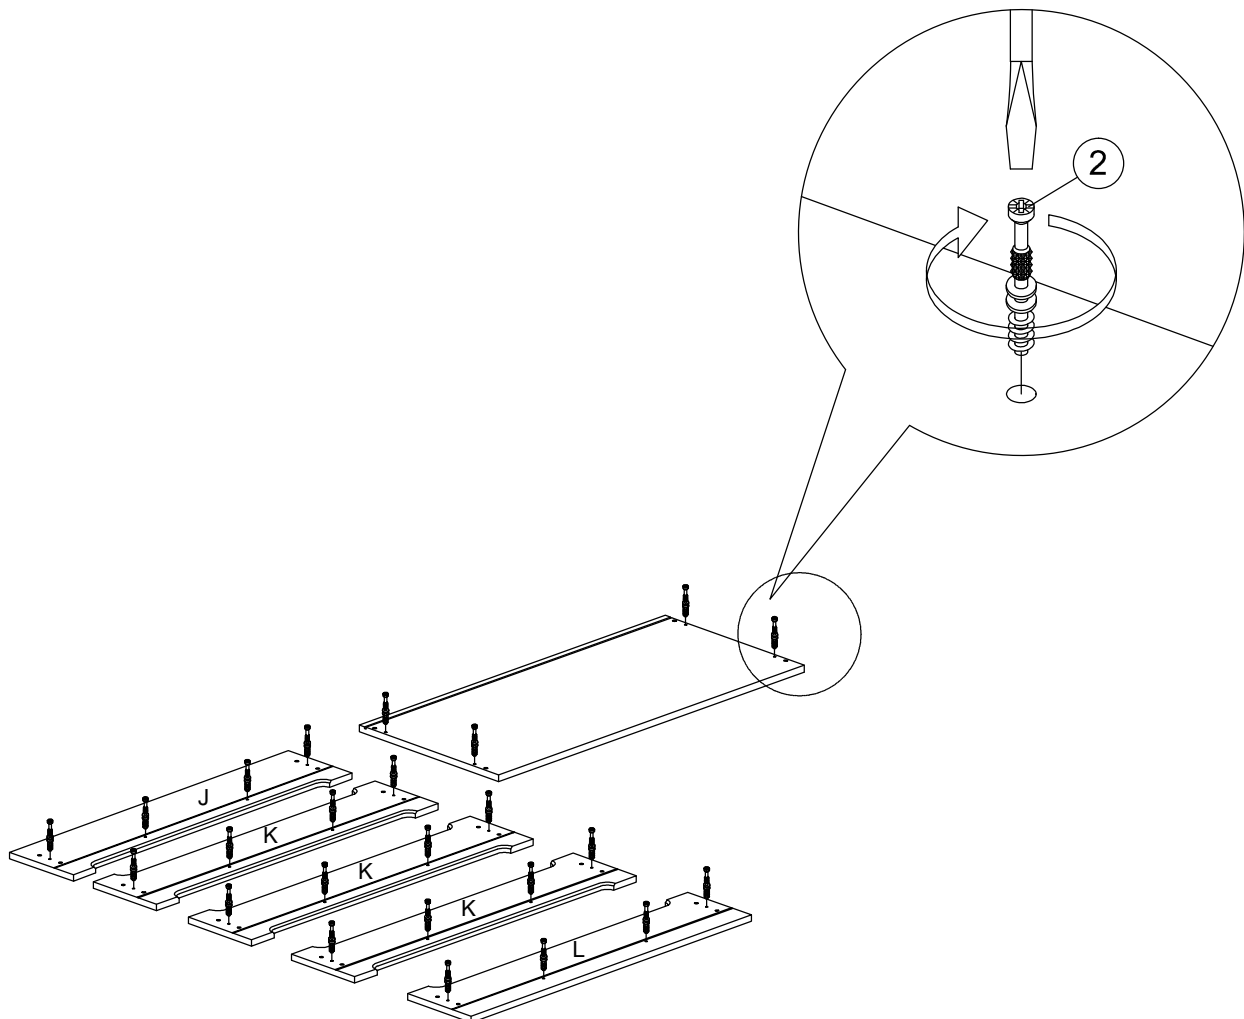

Assembly Instruction

Model : WI7501

PART LIST

Assembly Instruction

Hardware List

No.	SHAPE	DESCRIPTION	Qty.
1		8x25mm Wood Dowel	54Pcs
2		15MM Myfix Minifix	24Sets
3		M5x8mm Screw (Euro Screw)	20Pcs
4		M3x16mm Screw	8Pcs
5		M3.5x15mm Screw	80Pcs
6		M4x38mm Screw	34Pcs
7		Jcbc 'W' M6 x 40mm	8Pcs
8		L Bracket	18Pcs

9		Nail Leg	4Pcs
10		Z Bracket (Big)	4Pcs
11		Metal Drawer Slide 14" (350mm)	5Sets
12		Minifix Cap	10Pcs
13		Metal Corner Bracket	4Pcs
14		L Key	1Pc

Assembly Instruction

STEP 2

STEP 3

Assembly Instruction

STEP 4

STEP 5

Assembly Instruction

STEP 6

STEP 7

Assembly Instruction

STEP 8

STEP 9