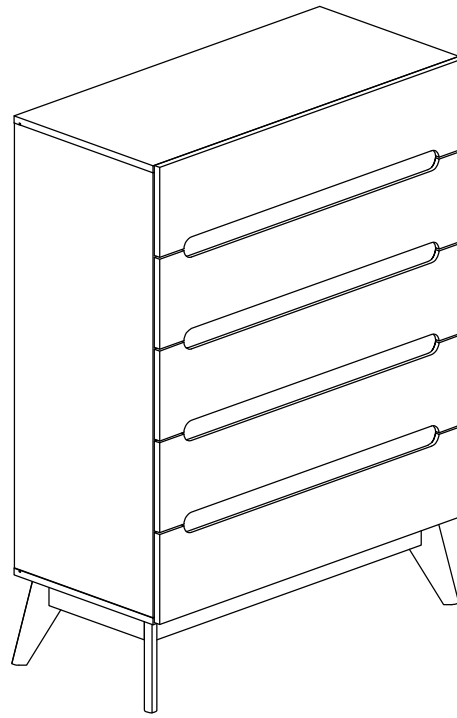

Assembly Instruction

Model : WI7501

PART LIST

Assembly Instruction

Hardware List

No.	SHAPE	DESCRIPTION	Qty.
1		8x25mm Wood Dowel	54Pcs
2		15MM Myfix Minifix	24Sets
3		M5x8mm Screw (Euro Screw)	20Pcs
4		M3x16mm Screw	8Pcs
5		M3.5x15mm Screw	80Pcs
6		M4x38mm Screw	34Pcs
7		Jcbc 'W' M6 x 40mm	8Pcs
8		L Bracket	18Pcs

9		Nail Leg	4Pcs
10		Z Bracket (Big)	4Pcs
11		Metal Drawer Slide 14" (350mm)	5Sets
12		Minifix Cap	10Pcs
13		Metal Corner Bracket	4Pcs
14		L Key	1Pc

Assembly Instruction

STEP 2

STEP 3

Assembly Instruction