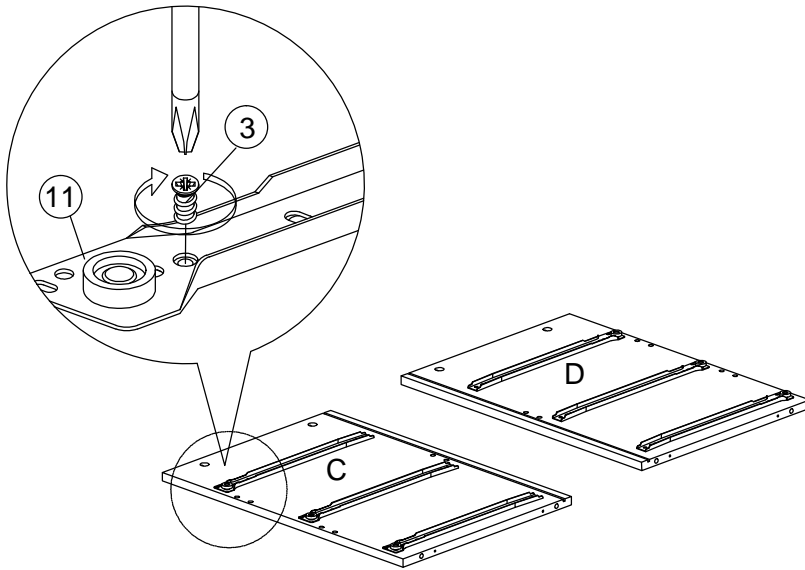

Assembly Instruction

STEP 2