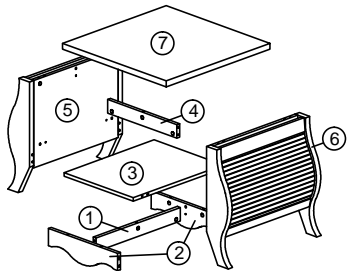

SOFT, DRY CLOTH

CHEMICAL

HEAT

KEEP DRY

HANDLE WITH CARE

DO NOT USE KNIFE

ASSEMBLY INSTRUCTION

MODEL : CT 902001

DESCRIPTION : END TABLE

HARDWARE

A WOOD DOWEL M8 X 25 20	B B1 B2 MINIFIX 5654+5546 18	C MINIFIX CAP 18	D CB SCREW M3.5X16MM 16	E L KEY M4 1	F L BRACKET (4 HOLE) 4
---	--	-----------------------------------	---	-------------------------------	--

PART LIST

STEP 1

STEP 2

STEP 3

STEP 4

STEP 5

STEP 6

STEP 7