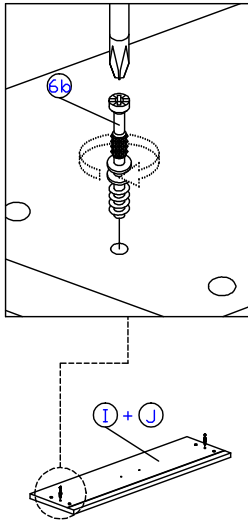

Assembly Instruction

Model : CT - 2DW

Step 15