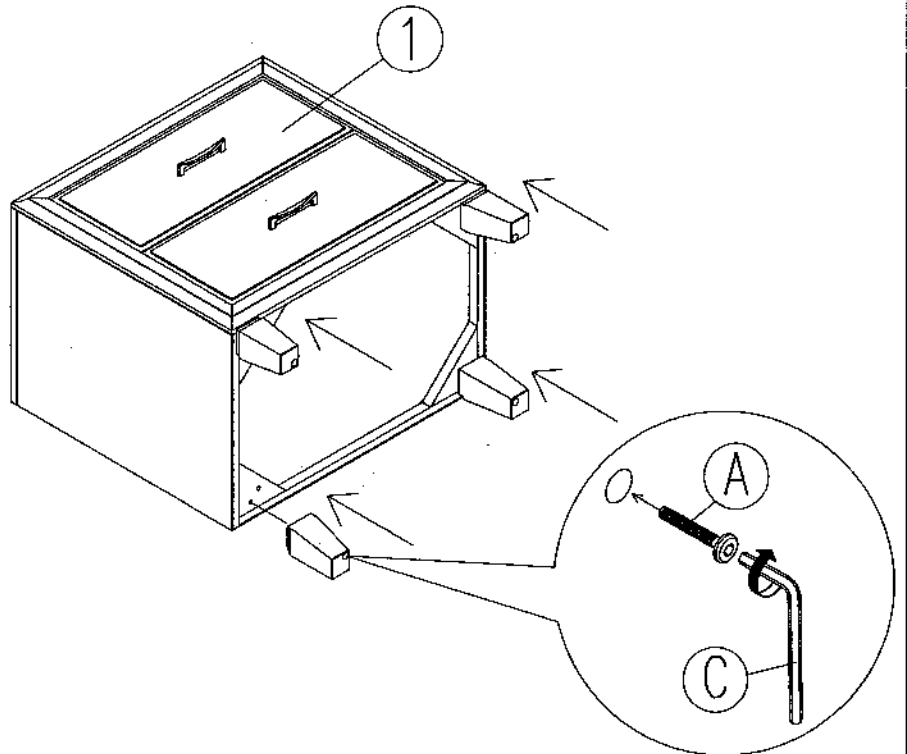

ASSEMBLY INSTRUCTIONS

GROUP NO : CJ 5 BEDROOM

DESCRIPTION : NIGHT STAND
LEG

Fully Assembly

PARTS LIST

NO	DESCRIPTION	QTY
1	DRESSER	1 PC.
2	LEG	4 PCS.

HARDWARE LIST

NO	DESCRIPTION	QTY	
A	JCBC M6 x 90MM	4 PCS.	
B	WOOD DOWEL 8 x 30MM	4 PCS.	
C	ALLEN KEY	1PC.	

STEP 1

STEP 2

TOOL REQUIRED (NOT PROVIDED)