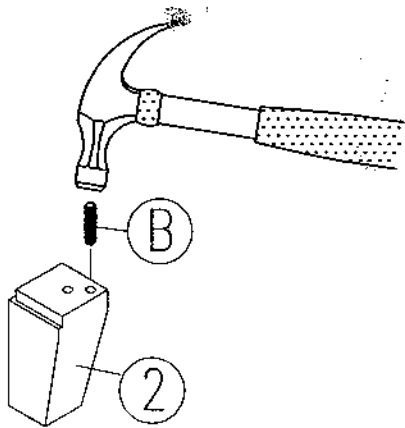

ASSEMBLY INSTRUCTIONS

GROUP NO : CJ 5 BEDROOM

DESCRIPTION : NIGHT STAND
LEG

Fully Assembly

PARTS LIST

NO	DESCRIPTION	QTY
1	DRESSER	1 PC.
2	LEG	4 PCS.

HARDWARE LIST

NO	DESCRIPTION	QTY	
A	JCBC M6 x 90MM	4 PCS.	
B	WOOD DOWEL 8 x 30MM	4 PCS.	
C	ALLEN KEY	1PC.	

STEP 1

STEP 2

TOOL REQUIRED (NOT PROVIDED)