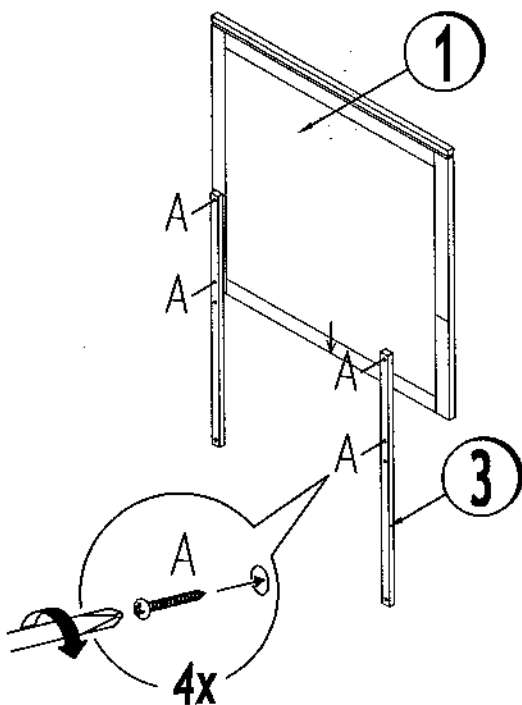

ASSEMBLY INSTRUCTIONS

GROUP NO : CJ 5 BEDROOM

DESCRIPTION : DRESSER
LEG

PARTS LIST

NO	DESCRIPTION	QTY
1	DRESSER	1 PC.
2	LEG	4 PCS.
3	CENTER LEG	1 PC.

HARDWARE LIST

NO	DESCRIPTION	QTY	
A	JCBC M6 x 90MM	4 PCS.	
B	WOOD DOWEL 8 x 30MM	4 PCS.	
C	ALLEN KEY	1PC.	

NO	DESCRIPTION	QTY
1	MIRROR FRAME	1 PC.
2	SUPPORT RAIL	2 PCS.

HARDWARE LIST

NO	DESCRIPTION	QTY	
A	PANHEAD SCREW M4 x 32MM	8 PCS.	A 

STEP 1

BACK VIEW

STEP 2

BACK VIEW

TOOL REQUIRED (NOT PROVIDED)