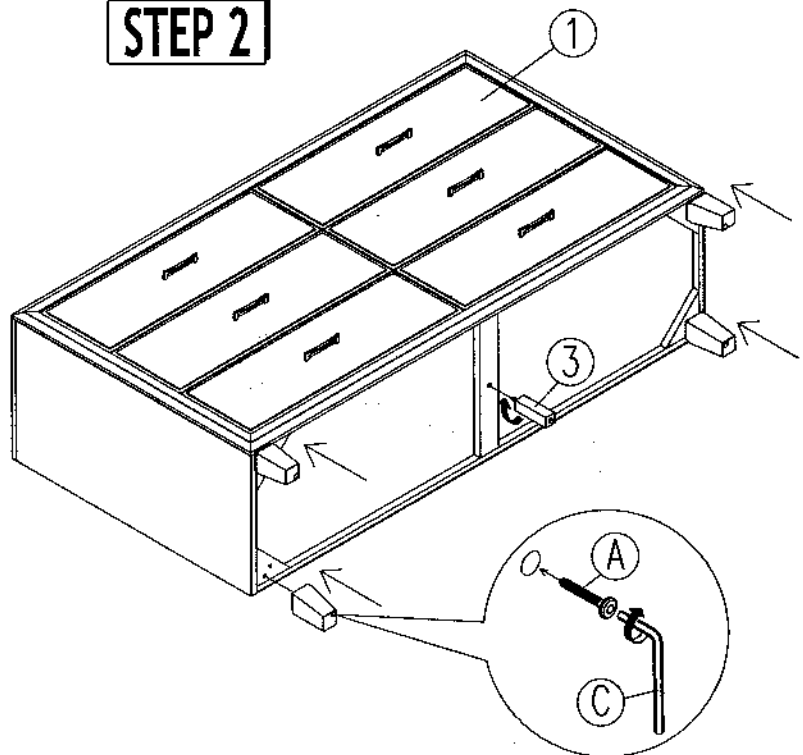

ASSEMBLY INSTRUCTIONS

GROUP NO : CJ 5 BEDROOM

DESCRIPTION : DRESSER
LEG

PARTS LIST

NO	DESCRIPTION	QTY
1	DRESSER	1 PC.
2	LEG	4 PCS.
3	CENTER LEG	1 PC.

HARDWARE LIST

NO	DESCRIPTION	QTY	
A	JCBC M6 x 90MM	4 PCS.	
B	WOOD DOWEL 8 x 30MM	4 PCS.	
C	ALLEN KEY	1PC.	

Fully Assembly

STEP 1

STEP 2

TOOL REQUIRED (NOT PROVIDED)

ASSEMBLY INSTRUCTIONS

GROUP NO : CJ 5 BEDROOM

DESCRIPTION : DRESSER
MIRROR

PARTS LIST

NO	DESCRIPTION	QTY
1	MIRROR FRAME	1 PC.
2	SUPPORT RAIL	2 PCS.

HARDWARE LIST

NO	DESCRIPTION	QTY	
A	PANHEAD SCREW M4 x 32MM	8 PCS.	A 

STEP 1

BACK VIEW

STEP 2

BACK VIEW

TOOL REQUIRED (NOT PROVIDED)