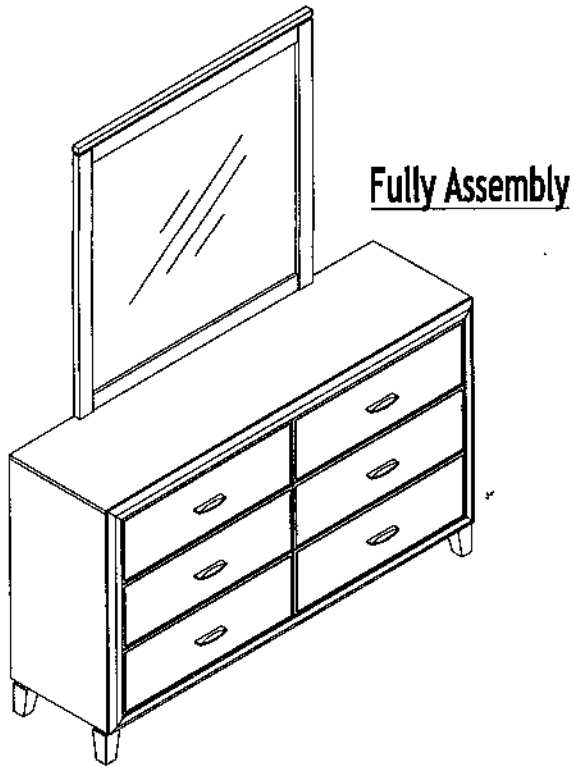

ASSEMBLY INSTRUCTIONS

GROUP NO : CJ 5 BEDROOM

DESCRIPTION : DRESSER
LEG

PARTS LIST

NO	DESCRIPTION	QTY
1	DRESSER	1 PC.
2	LEG	4 PCS.
3	CENTER LEG	1 PC.

HARDWARE LIST

NO	DESCRIPTION	QTY	
A	JCBC M6 x 90MM	4 PCS.	
B	WOOD DOWEL 8 x 30MM	4 PCS.	
C	ALLEN KEY	1PC.	

Fully Assembly

STEP 1

STEP 2

TOOL REQUIRED (NOT PROVIDED)

ASSEMBLY INSTRUCTIONS

GROUP NO : CJ 5 BEDROOM

DESCRIPTION : DRESSER
MIRROR

PARTS LIST

NO	DESCRIPTION	QTY
1	MIRROR FRAME	1 PC.
2	SUPPORT RAIL	2 PCS.

HARDWARE LIST

NO	DESCRIPTION	QTY	
A	PANHEAD SCREW M4 x 32MM	8 PCS.	A 

STEP 1

BACK VIEW

STEP 2

BACK VIEW

TOOL REQUIRED (NOT PROVIDED)