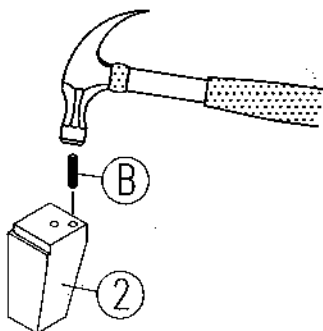

ASSEMBLY INSTRUCTIONS

GROUP NO : CJ 5 BEDROOM

DESCRIPTION : DRESSER
LEG

PARTS LIST

NO	DESCRIPTION	QTY
1	DRESSER	1 PC.
2	LEG	4 PCS.
3	CENTER LEG	1 PC.

HARDWARE LIST

NO	DESCRIPTION	QTY	
A	JCBC M6 x 90MM	4 PCS.	
B	WOOD DOWEL 8 x 30MM	4 PCS.	
C	ALLEN KEY	1PC.	

Fully Assembly

STEP 1

STEP 2

TOOL REQUIRED (NOT PROVIDED)

ASSEMBLY INSTRUCTIONS

GROUP NO : CJ 5 BEDROOM

DESCRIPTION : DRESSER
MIRROR

PARTS LIST

NO	DESCRIPTION	QTY
1	MIRROR FRAME	1 PC.
2	SUPPORT RAIL	2 PCS.

HARDWARE LIST

NO	DESCRIPTION	QTY	
A	PANHEAD SCREW M4 x 32MM	8 PCS.	A 

STEP 1

BACK VIEW

STEP 2

BACK VIEW

TOOL REQUIRED (NOT PROVIDED)