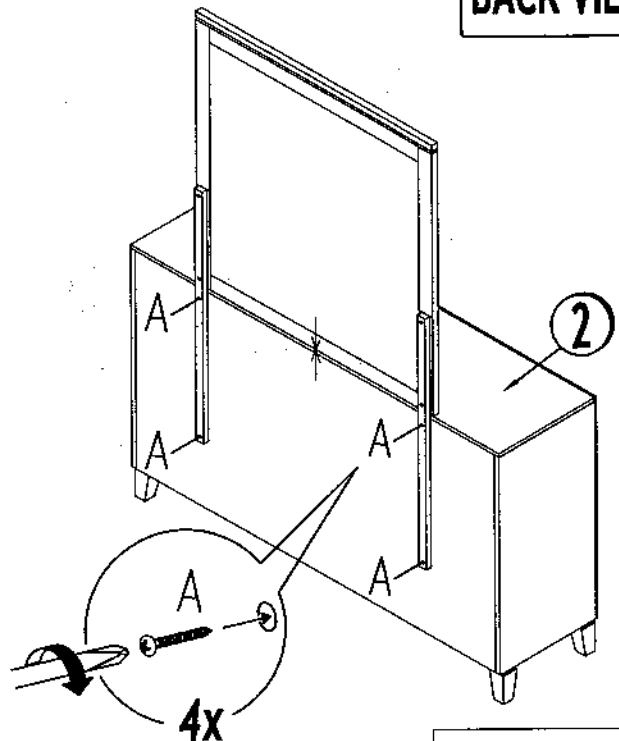

ASSEMBLY INSTRUCTIONS

GROUP NO : CJ 5 BEDROOM

DESCRIPTION : DRESSER
LEG

PARTS LIST

NO	DESCRIPTION	QTY
1	DRESSER	1 PC.
2	LEG	4 PCS.
3	CENTER LEG	1 PC.

HARDWARE LIST

NO	DESCRIPTION	QTY	
A	JCBC M6 x 90MM	4 PCS.	
B	WOOD DOWEL 8 x 30MM	4 PCS.	
C	ALLEN KEY	1PC.	

NO	DESCRIPTION	QTY
1	MIRROR FRAME	1 PC.
2	SUPPORT RAIL	2 PCS.

HARDWARE LIST

NO	DESCRIPTION	QTY	
A	PANHEAD SCREW M4 x 32MM	8 PCS.	A 

STEP 1

BACK VIEW

STEP 2

BACK VIEW

TOOL REQUIRED (NOT PROVIDED)