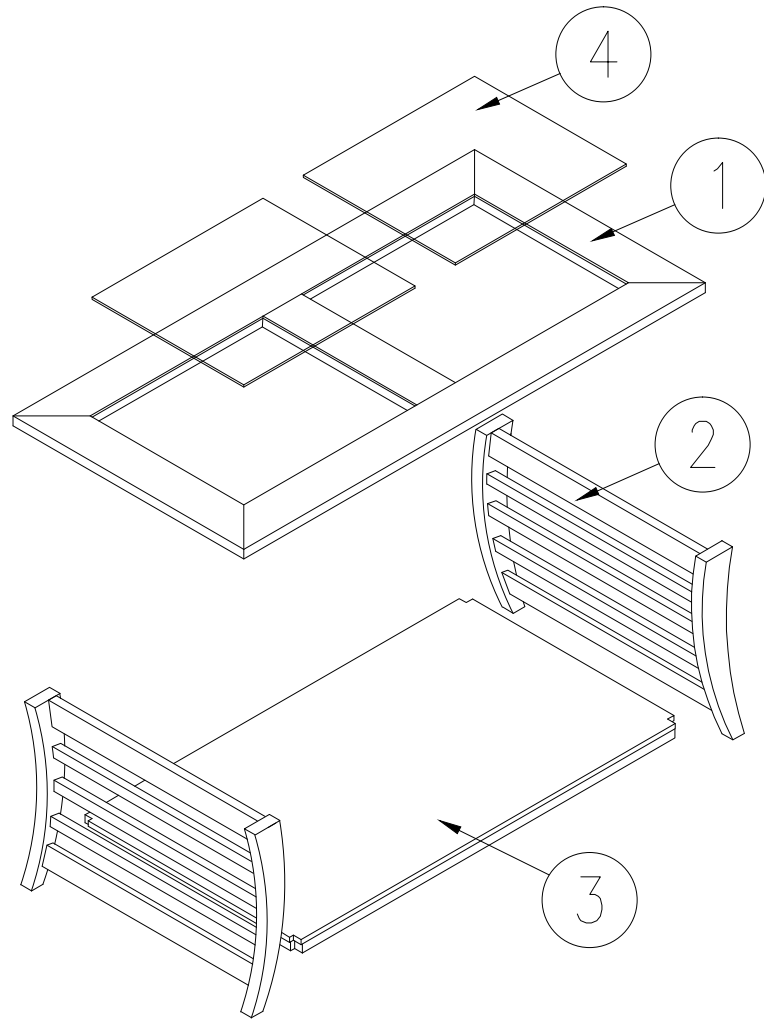

## CHW 35898 - 30 COFFEE TABLE

### PARTS LIST

NO	DESCRIPTION	QTY
1	TOP FRAME	1 PC.
2	SIDE FRAME	2 PCS.
3	BOTTOM PANEL	1 PC.
4	GLASS PANEL	2 PCS.

### ASSEMBLY INSTRUCTION

- STEP 1 : USE 2 PCS OF M8 x 30MM WOOD DOWEL & 4 PCS OF M4 x 32MM SCREW FASTEN ON 1 & 2 .
- STEP 2 : USE 4 PCS OF M8 x 30MM WOOD DOWEL & 6 PCS OF M4 x 32MM SCREW FASTEN ON 2 & 3 .
- STEP 3 : GLASS PANEL FASTEN ON TOP FRAME.