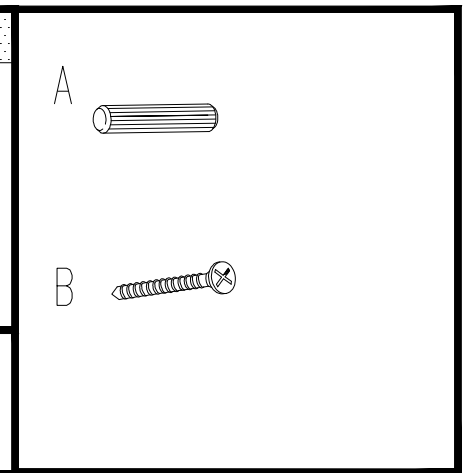

## CHW 35898 - 30 COFFEE TABLE

### PARTS LIST

NO	DESCRIPTION	QTY
1	TOP FRAME	1 PC.
2	SIDE FRAME	2 PCS.
3	BOTTOM PANEL	1 PC.
4	GLASS PANEL	2 PCS.

### HARDWARE LIST

NO	DESCRIPTION	QTY
A	WOOD DOWEL M8 x 30MM	6 PCS.
B	M4 x 32MM SCREW	10 PCS.

TOOL REQUIRED (NOT PROVIDED)