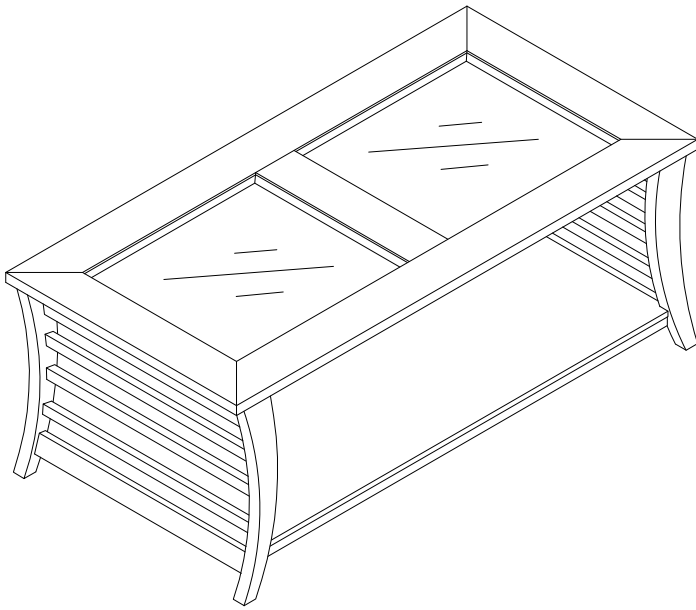

## CHW 35898 - 30 COFFEE TABLE

### PARTS LIST

NO	DESCRIPTION	QTY
1	TOP FRAME	1 PC.
2	SIDE FRAME	2 PCS.
3	BOTTOM PANEL	1 PC.
4	GLASS PANEL	2 PCS.

### ASSEMBLY INSTRUCTION

- STEP 1 : USE 2 PCS OF M8 x 30MM WOOD DOWEL & 4 PCS OF M4 x 32MM SCREW FASTEN ON 1 & 2 .
- STEP 2 : USE 4 PCS OF M8 x 30MM WOOD DOWEL & 6 PCS OF M4 x 32MM SCREW FASTEN ON 2 & 3 .
- STEP 3 : GLASS PANEL FASTEN ON TOP FRAME.