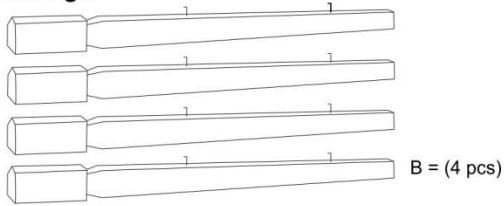

Assembly instructions

WI 6027 - CHR9VM/M B-CA.L4/PG9

Include:

8 pcs	8 pcs	1 pcs

Component List:

A. Table Top

B. Legs

C. Shelf

Assembly:

②

③