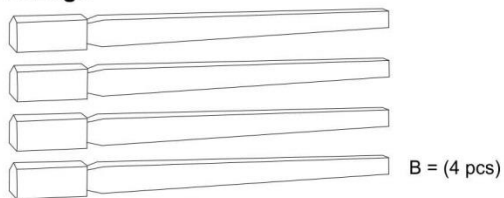

Assembly instructions

WI 6026 - CHR4VM/M B-CA.L4/PG9

	 20 Min	Tools: 
---	--	---

Include:

8 pcs	8 pcs	1 pcs
		

Component List:

A. Table Top

B. Legs