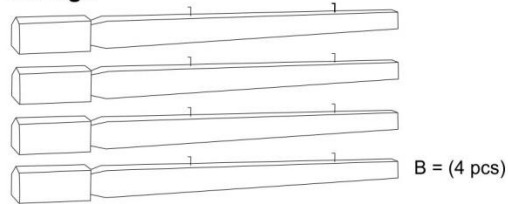

Assembly instructions WI 6028 - CHR10VM/M B-CA.L4/PG9

Include:

8 pcs	8 pcs	1 pcs

Component List:

A. Table Top

B. Legs

C. Shelf

Assembly: