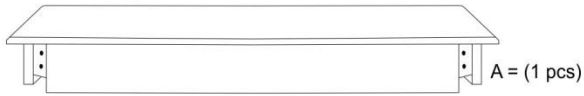

Assembly instructions WI 6028 - CHR10VM/M B-CA.L4/PG9

Include:

8 pcs	8 pcs	1 pcs

Component List:

A. Table Top

B. Legs

C. Shelf

Assembly: