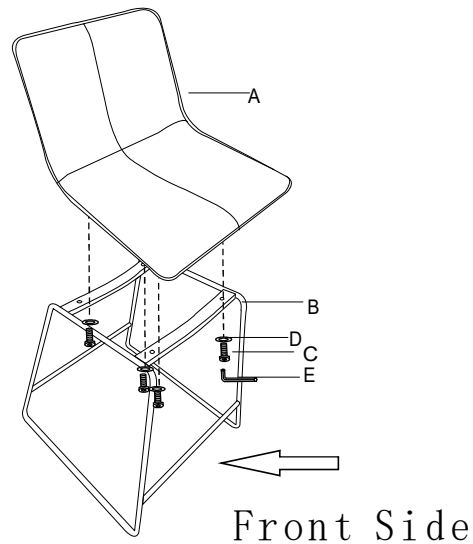

ITEM NO:C1860P PUB CHAIR

NO.	PART	DESC	DESCRIPTION
A		SEAT	1PC
B		LEG	1PC
C		BOLT 1/4X25mm	4PC
D		FLAT WALEN	4PC
E		ALLENKEY	1PC

Note:Pls do not tighten all bolts until the chair is assembled completely.Once assembled,tighten all bolts before attaching the chair.

Note: Pls ne pas serrer tous les boulons jusqu'à ce que les selles est completely.Once assemblé assemblé, serrer tous boulons avant de fixer les selles.

Step1

Step2