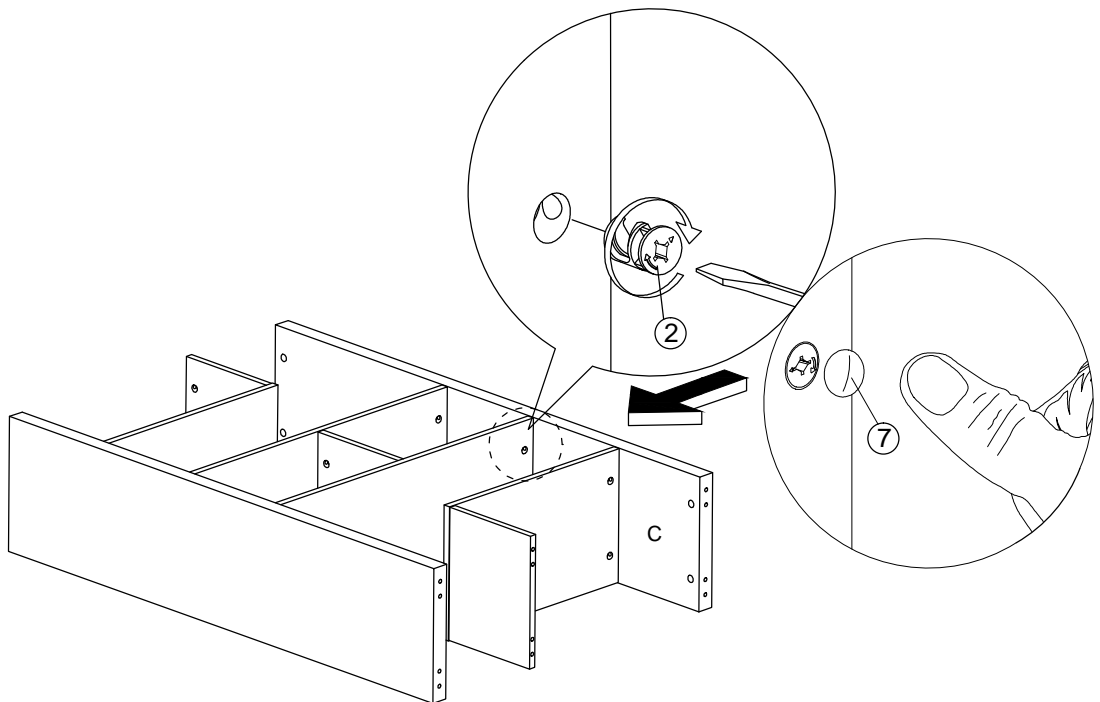

Assembly Instruction

STEP 7

STEP 8