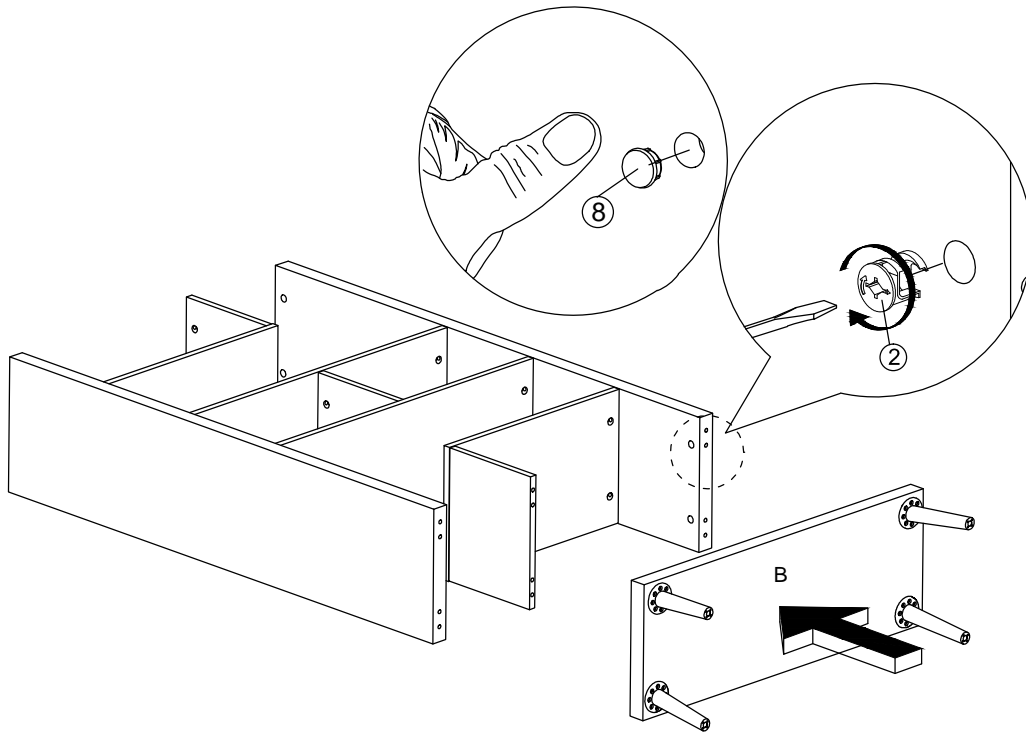

Assembly Instruction

Model : WI8016

PART LIST

Assembly Instruction

<i>Hardware List</i>			
<i>No.</i>	<i>SHAPE</i>	<i>DESCRIPTION</i>	<i>Qty.</i>
1		8x25mm Wood Dowel	32Pcs
2		15MM Titus Mini Fix	32Sets
3		M3.5x15mm Screw	18Pcs
4		M4x30mm Screw	2Pcs
5		L Bracket	2 Pcs
6		Wall Plug	2 Pcs
7		Minifix Cap	24Pcs
8		Minifix Cap (HOLE)	8Pcs
9		OS716 Rough Leg -Gold Ø64x 32 x 154 H mm	4Pcs

Assembly Instruction

STEP 7

STEP 8

Assembly Instruction

STEP 9

STEP 10

Assembly Instruction

STEP 11

STEP 12