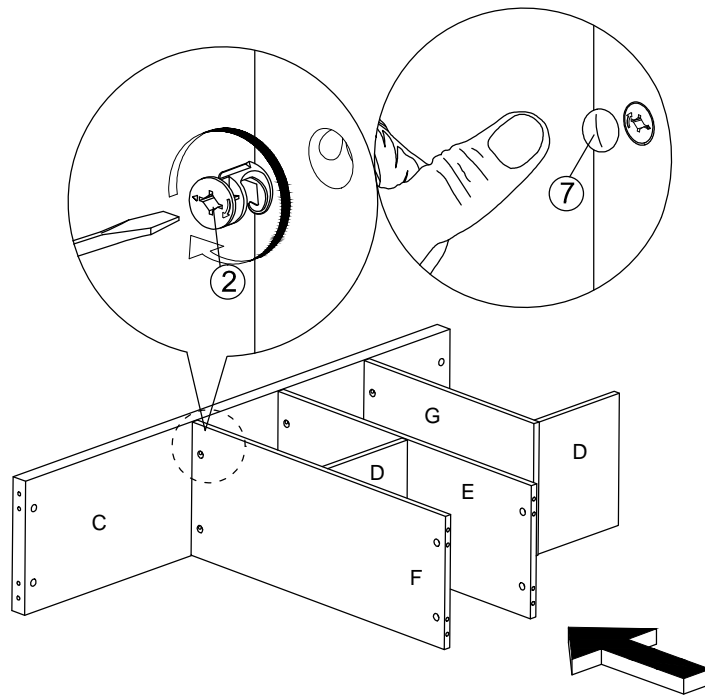

Assembly Instruction

STEP 7