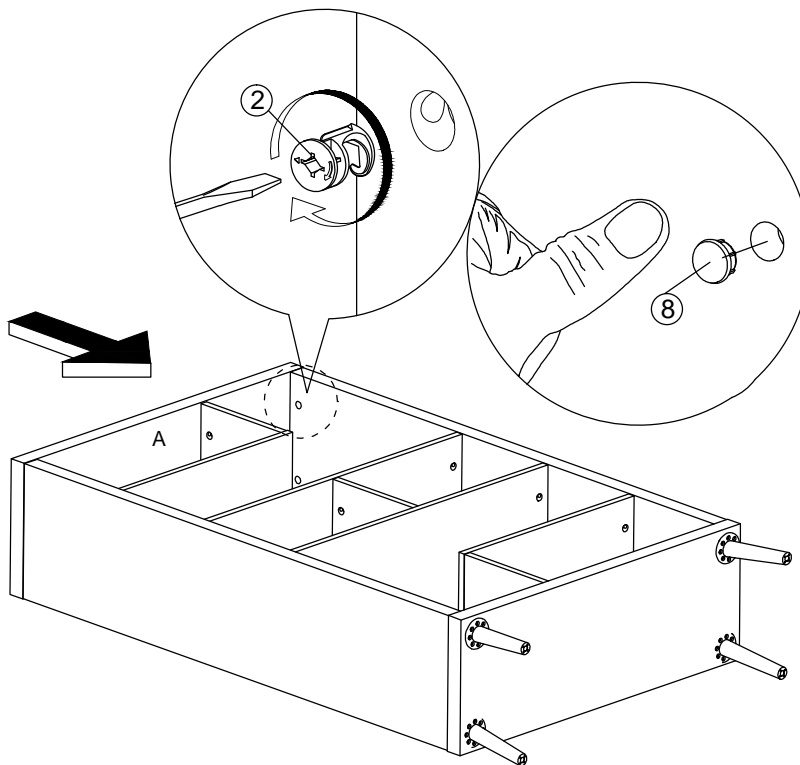

Assembly Instruction

Model : WI8016

PART LIST

Assembly Instruction

<i>Hardware List</i>			
<i>No.</i>	<i>SHAPE</i>	<i>DESCRIPTION</i>	<i>Qty.</i>
1		8x25mm Wood Dowel	32Pcs
2		15MM Titus Mini Fix	32Sets
3		M3.5x15mm Screw	18Pcs
4		M4x30mm Screw	2Pcs
5		L Bracket	2 Pcs
6		Wall Plug	2 Pcs
7		Minifix Cap	24Pcs
8		Minifix Cap (HOLE)	8Pcs
9		OS716 Rough Leg -Gold Ø64x 32 x 154 H mm	4Pcs

STEP 1

Assembly Instruction

STEP 2

STEP 3

Assembly Instruction

STEP 4

STEP 5

STEP 6

Assembly Instruction

STEP 7

STEP 8

Assembly Instruction

STEP 9

STEP 10

Assembly Instruction

STEP 11

STEP 12