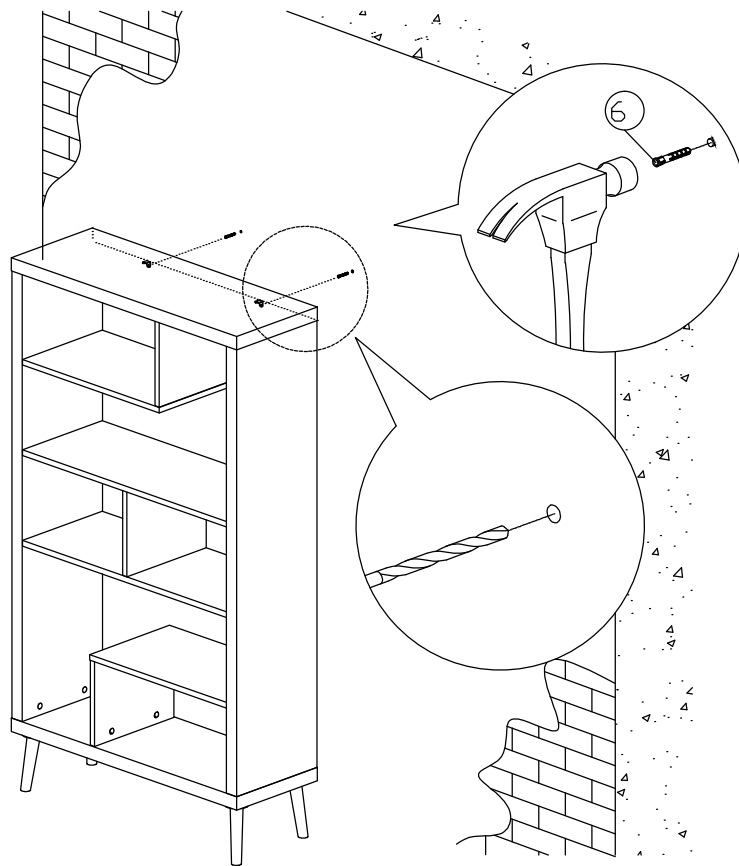

Assembly Instruction

Model : WI8016

PART LIST

Assembly Instruction

<i>Hardware List</i>			
<i>No.</i>	<i>SHAPE</i>	<i>DESCRIPTION</i>	<i>Qty.</i>
1		8x25mm Wood Dowel	32Pcs
2		15MM Titus Mini Fix	32Sets
3		M3.5x15mm Screw	18Pcs
4		M4x30mm Screw	2Pcs
5		L Bracket	2 Pcs
6		Wall Plug	2 Pcs
7		Minifix Cap	24Pcs
8		Minifix Cap (HOLE)	8Pcs
9		OS716 Rough Leg -Gold Ø64x 32 x 154 H mm	4Pcs

STEP 1

Assembly Instruction

STEP 2

STEP 3

Assembly Instruction

STEP 4

STEP 5

STEP 6

Assembly Instruction

STEP 7

STEP 8

Assembly Instruction

STEP 9

STEP 10

Assembly Instruction

STEP 11

STEP 12