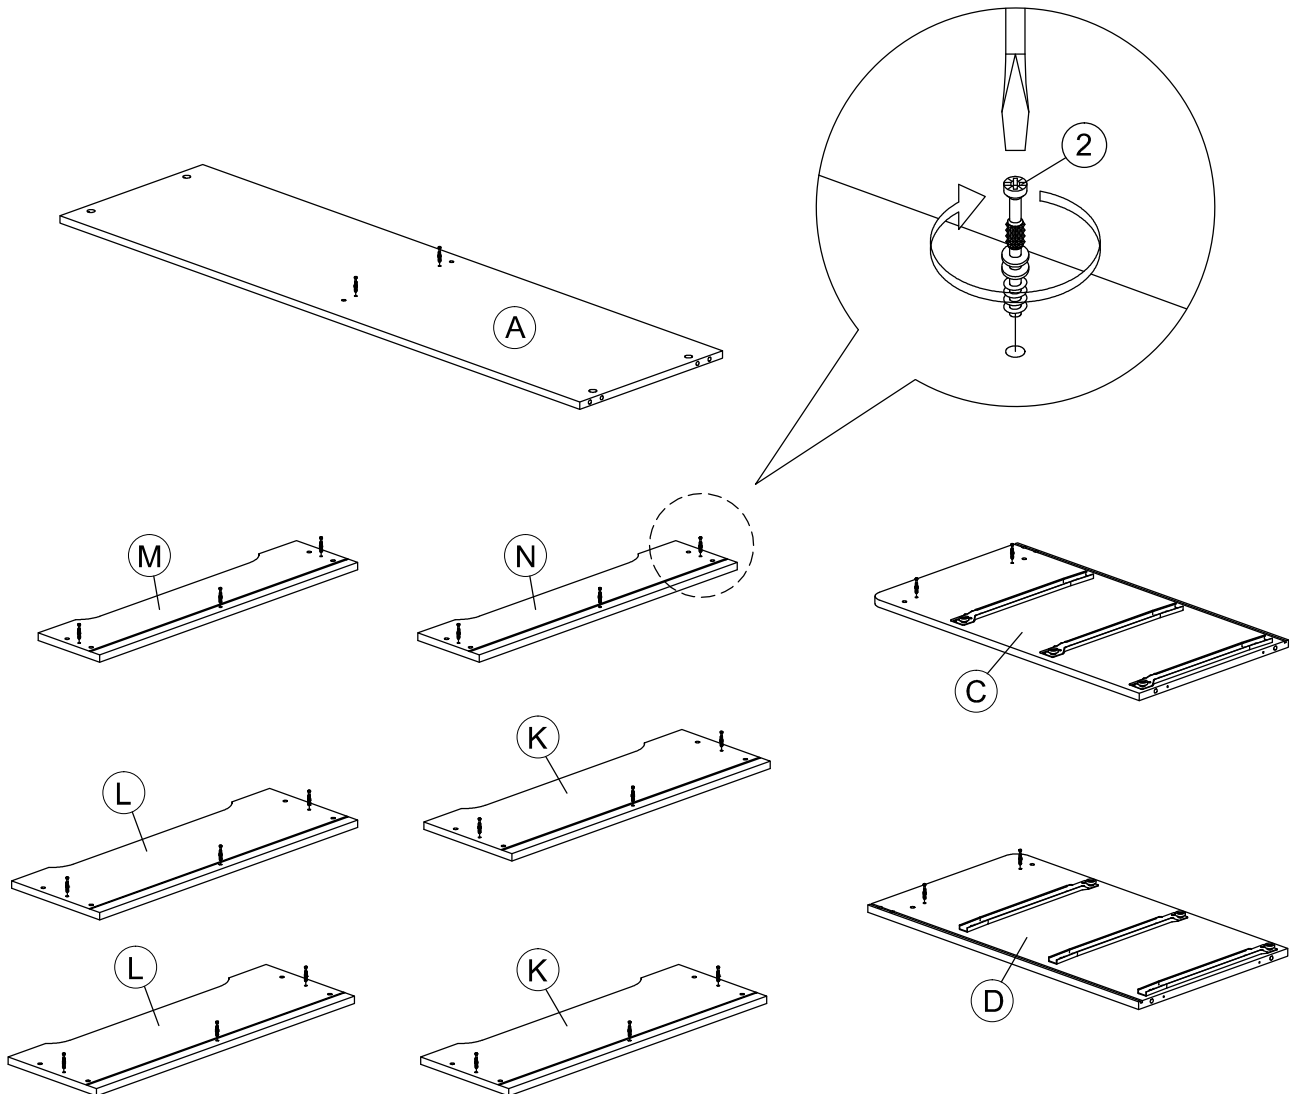

9		Nail Leg	4Pcs
10		Z Bracket (Big)	4Pcs
11		Metal Drawer Slide 14" (350mm)	6 Sets
12		Minifix Cap	12Pcs
13		Metal Corner Bracket	4Pcs
14		L Key	1Pc
15		Adjust Screw	1Pc

STEP 1

Assembly Instruction

STEP 2

STEP 3

Assembly Instruction

STEP 4

STEP 5

Assembly Instruction

STEP 6

STEP 7

Assembly Instruction