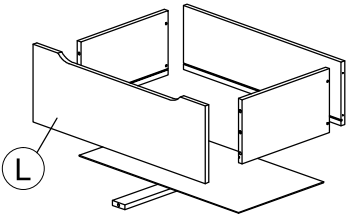

Assembly Instruction

Model : WI7496

PART LIST

Assembly Instruction

<i>Hardware List</i>			
No.	SHAPE	DESCRIPTION	Qty.
1		8x25mm Wood Dowel	48Pcs
2		15MM Myfix Minifix	24Sets
3		M5x8mm Screw (Euro Screw)	24Pcs
4		M3x16mm Screw	8Pcs
5		M3.5x15mm Screw	68Pcs
6		M4x38mm Screw	39Pcs
7		Jcbc 'W' M6 x 40mm	9Pcs
8		L Bracket	10Pcs

9		Nail Leg	4Pcs
10		Z Bracket (Big)	4Pcs
11		Metal Drawer Slide 14" (350mm)	6 Sets
12		Minifix Cap	12Pcs
13		Metal Corner Bracket	4Pcs
14		L Key	1Pc
15		Adjust Screw	1Pc

STEP 1

Assembly Instruction

STEP 2