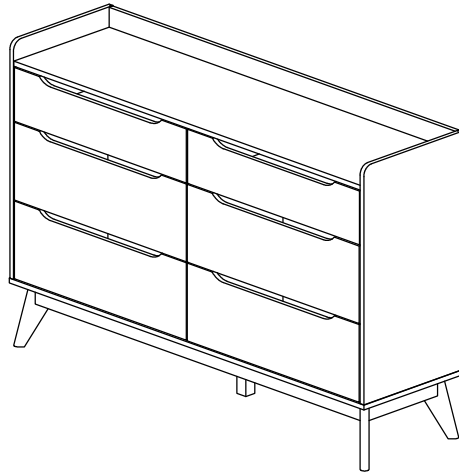

Assembly Instruction

Model : WI7496

PART LIST

Assembly Instruction

<i>Hardware List</i>			
No.	SHAPE	DESCRIPTION	Qty.
1		8x25mm Wood Dowel	48Pcs
2		15MM Myfix Minifix	24Sets
3		M5x8mm Screw (Euro Screw)	24Pcs
4		M3x16mm Screw	8Pcs
5		M3.5x15mm Screw	68Pcs
6		M4x38mm Screw	39Pcs
7		Jcbc 'W' M6 x 40mm	9Pcs
8		L Bracket	10Pcs

9		Nail Leg	4Pcs
10		Z Bracket (Big)	4Pcs
11		Metal Drawer Slide 14" (350mm)	6 Sets
12		Minifix Cap	12Pcs
13		Metal Corner Bracket	4Pcs
14		L Key	1Pc
15		Adjust Screw	1Pc

STEP 1

Assembly Instruction

STEP 2