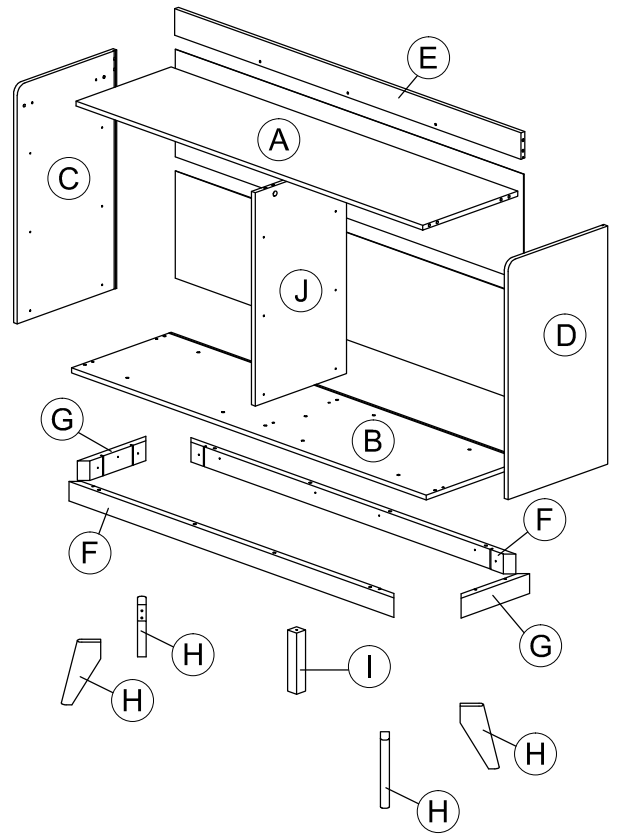

Assembly Instruction

Model : WI7496

PART LIST

Assembly Instruction

<i>Hardware List</i>			
No.	SHAPE	DESCRIPTION	Qty.
1		8x25mm Wood Dowel	48Pcs
2		15MM Myfix Minifix	24Sets
3		M5x8mm Screw (Euro Screw)	24Pcs
4		M3x16mm Screw	8Pcs
5		M3.5x15mm Screw	68Pcs
6		M4x38mm Screw	39Pcs
7		Jcbc 'W' M6 x 40mm	9Pcs
8		L Bracket	10Pcs

9		Nail Leg	4Pcs
10		Z Bracket (Big)	4Pcs
11		Metal Drawer Slide 14" (350mm)	6 Sets
12		Minifix Cap	12Pcs
13		Metal Corner Bracket	4Pcs
14		L Key	1Pc
15		Adjust Screw	1Pc

STEP 1

Assembly Instruction

STEP 2