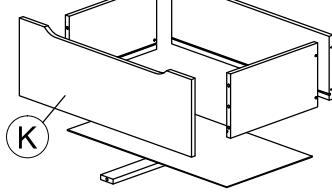

Assembly Instruction

Model : WI7496

PART LIST

Assembly Instruction

<i>Hardware List</i>			
No.	SHAPE	DESCRIPTION	Qty.
1		8x25mm Wood Dowel	48Pcs
2		15MM Myfix Minifix	24Sets
3		M5x8mm Screw (Euro Screw)	24Pcs
4		M3x16mm Screw	8Pcs
5		M3.5x15mm Screw	68Pcs
6		M4x38mm Screw	39Pcs
7		Jcbc 'W' M6 x 40mm	9Pcs
8		L Bracket	10Pcs

9		Nail Leg	4Pcs
10		Z Bracket (Big)	4Pcs
11		Metal Drawer Slide 14" (350mm)	6 Sets
12		Minifix Cap	12Pcs
13		Metal Corner Bracket	4Pcs
14		L Key	1Pc
15		Adjust Screw	1Pc

STEP 1

Assembly Instruction

STEP 2