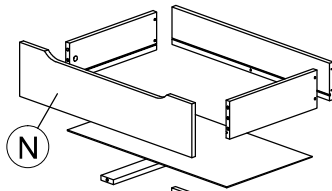

Assembly Instruction

Model : WI7496

PART LIST

Assembly Instruction

<i>Hardware List</i>			
No.	SHAPE	DESCRIPTION	Qty.
1		8x25mm Wood Dowel	48Pcs
2		15MM Myfix Minifix	24Sets
3		M5x8mm Screw (Euro Screw)	24Pcs
4		M3x16mm Screw	8Pcs
5		M3.5x15mm Screw	68Pcs
6		M4x38mm Screw	39Pcs
7		Jcbc 'W' M6 x 40mm	9Pcs
8		L Bracket	10Pcs

9		Nail Leg	4Pcs
10		Z Bracket (Big)	4Pcs
11		Metal Drawer Slide 14" (350mm)	6 Sets
12		Minifix Cap	12Pcs
13		Metal Corner Bracket	4Pcs
14		L Key	1Pc
15		Adjust Screw	1Pc

STEP 1

Assembly Instruction

STEP 2