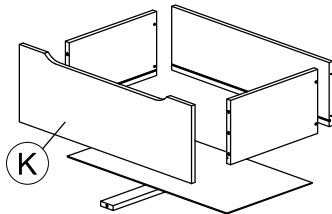

Assembly Instruction

Model : WI7496

PART LIST

Assembly Instruction

<i>Hardware List</i>			
No.	SHAPE	DESCRIPTION	Qty.
1		8x25mm Wood Dowel	48Pcs
2		15MM Myfix Minifix	24Sets
3		M5x8mm Screw (Euro Screw)	24Pcs
4		M3x16mm Screw	8Pcs
5		M3.5x15mm Screw	68Pcs
6		M4x38mm Screw	39Pcs
7		Jcbc 'W' M6 x 40mm	9Pcs
8		L Bracket	10Pcs

9		Nail Leg	4Pcs
10		Z Bracket (Big)	4Pcs
11		Metal Drawer Slide 14" (350mm)	6 Sets
12		Minifix Cap	12Pcs
13		Metal Corner Bracket	4Pcs
14		L Key	1Pc
15		Adjust Screw	1Pc

STEP 1

Assembly Instruction

STEP 2