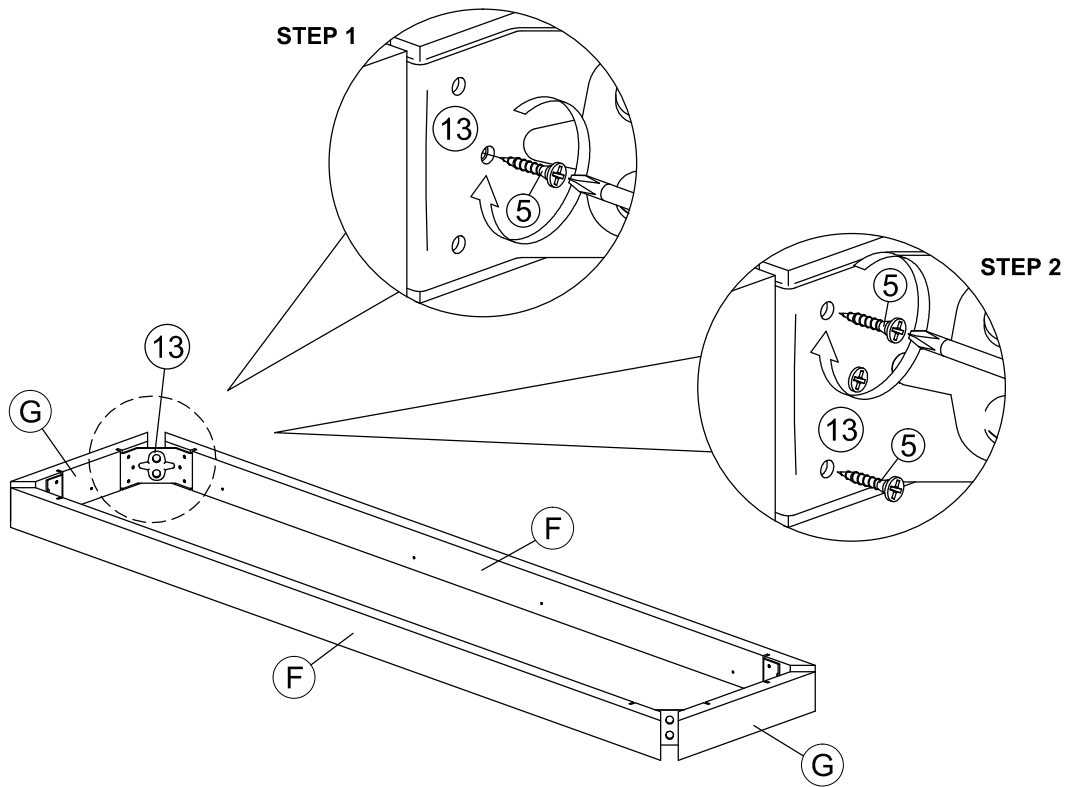

Assembly Instruction

STEP 4