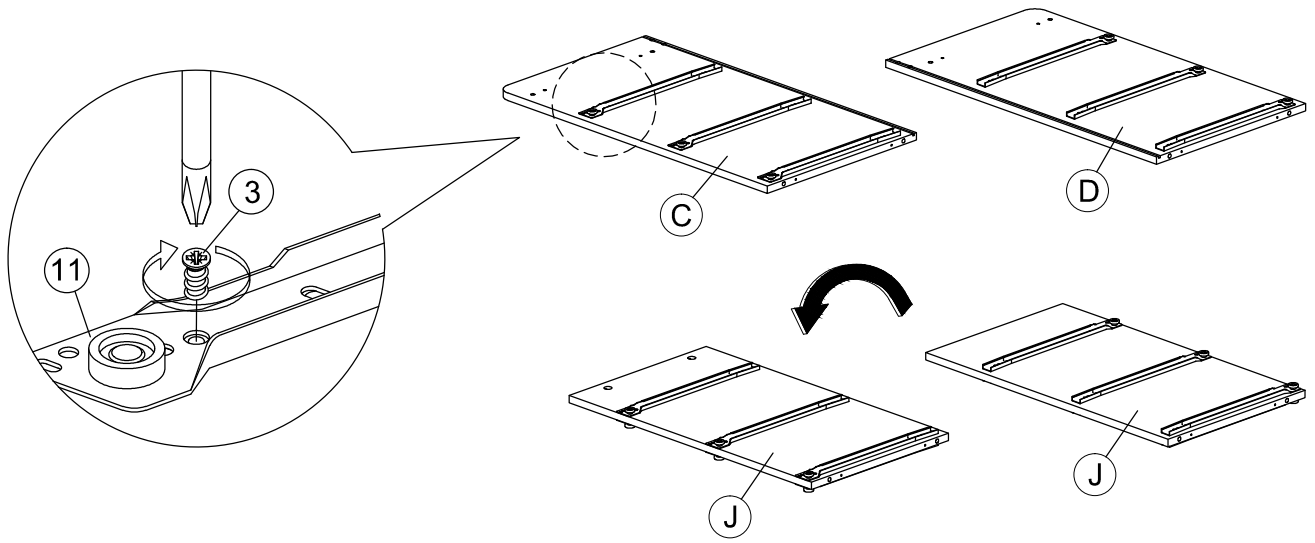

Assembly Instruction

Model : WI7496

PART LIST

Assembly Instruction

<i>Hardware List</i>			
No.	SHAPE	DESCRIPTION	Qty.
1		8x25mm Wood Dowel	48Pcs
2		15MM Myfix Minifix	24Sets
3		M5x8mm Screw (Euro Screw)	24Pcs
4		M3x16mm Screw	8Pcs
5		M3.5x15mm Screw	68Pcs
6		M4x38mm Screw	39Pcs
7		Jcbc 'W' M6 x 40mm	9Pcs
8		L Bracket	10Pcs

9		Nail Leg	4Pcs
10		Z Bracket (Big)	4Pcs
11		Metal Drawer Slide 14" (350mm)	6 Sets
12		Minifix Cap	12Pcs
13		Metal Corner Bracket	4Pcs
14		L Key	1Pc
15		Adjust Screw	1Pc

STEP 1

Assembly Instruction

STEP 2