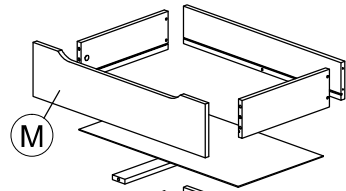

Assembly Instruction

Model : WI7496

PART LIST

Assembly Instruction

<i>Hardware List</i>			
No.	SHAPE	DESCRIPTION	Qty.
1		8x25mm Wood Dowel	48Pcs
2		15MM Myfix Minifix	24Sets
3		M5x8mm Screw (Euro Screw)	24Pcs
4		M3x16mm Screw	8Pcs
5		M3.5x15mm Screw	68Pcs
6		M4x38mm Screw	39Pcs
7		Jcbc 'W' M6 x 40mm	9Pcs
8		L Bracket	10Pcs

9		Nail Leg	4Pcs
10		Z Bracket (Big)	4Pcs
11		Metal Drawer Slide 14" (350mm)	6 Sets
12		Minifix Cap	12Pcs
13		Metal Corner Bracket	4Pcs
14		L Key	1Pc
15		Adjust Screw	1Pc

STEP 1

Assembly Instruction

STEP 2