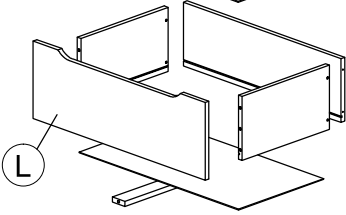

Assembly Instruction

Model : WI7496

PART LIST

Assembly Instruction

<i>Hardware List</i>			
No.	SHAPE	DESCRIPTION	Qty.
1		8x25mm Wood Dowel	48Pcs
2		15MM Myfix Minifix	24Sets
3		M5x8mm Screw (Euro Screw)	24Pcs
4		M3x16mm Screw	8Pcs
5		M3.5x15mm Screw	68Pcs
6		M4x38mm Screw	39Pcs
7		Jcbc 'W' M6 x 40mm	9Pcs
8		L Bracket	10Pcs

9		Nail Leg	4Pcs
10		Z Bracket (Big)	4Pcs
11		Metal Drawer Slide 14" (350mm)	6 Sets
12		Minifix Cap	12Pcs
13		Metal Corner Bracket	4Pcs
14		L Key	1Pc
15		Adjust Screw	1Pc

STEP 1

Assembly Instruction

STEP 2