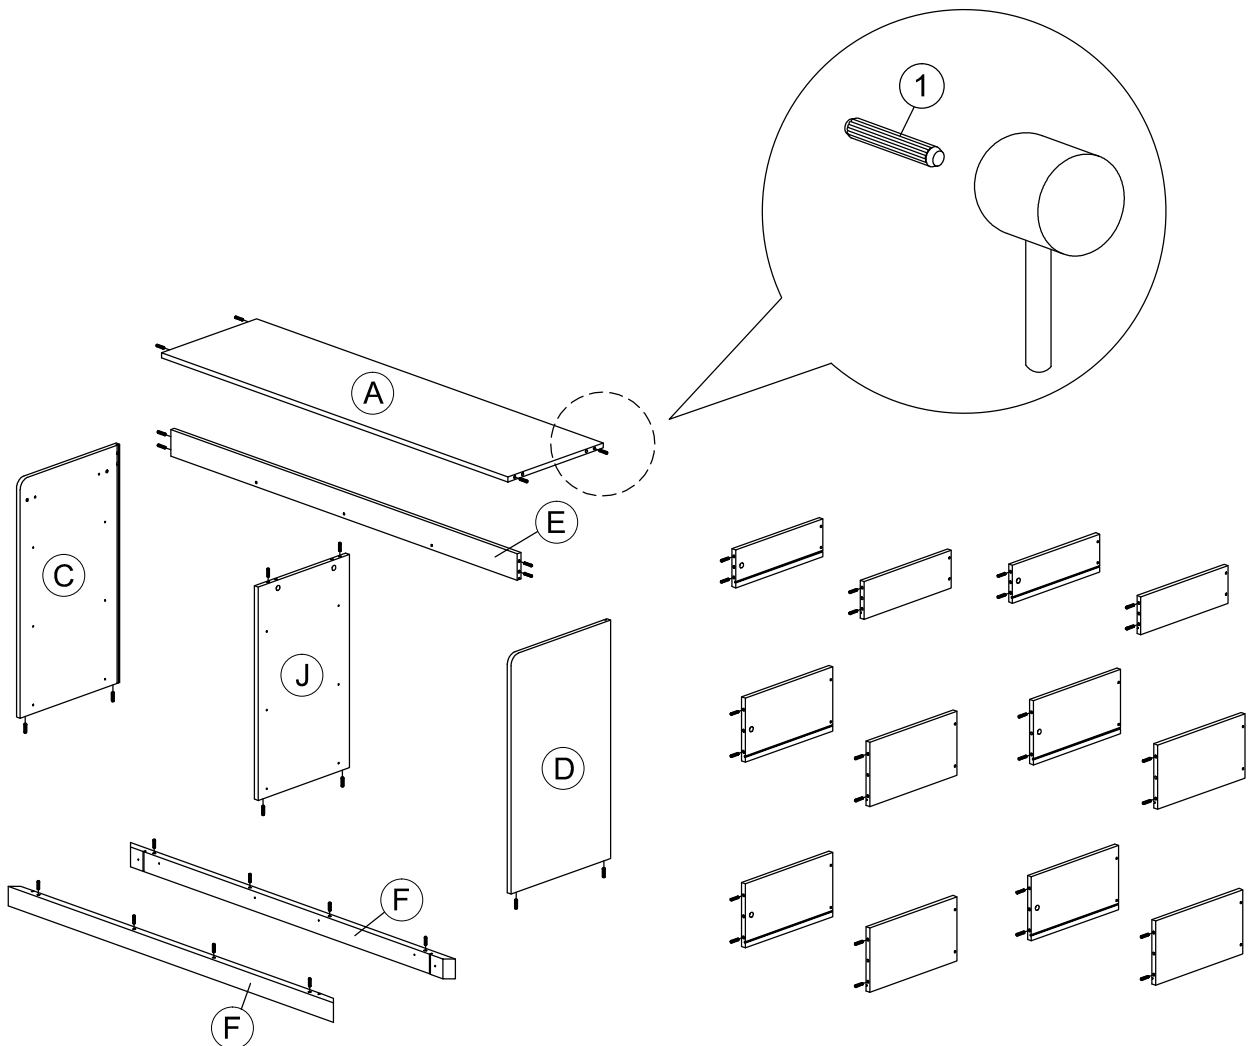

Assembly Instruction

Model : WI7496

PART LIST

Assembly Instruction

<i>Hardware List</i>			
No.	SHAPE	DESCRIPTION	Qty.
1		8x25mm Wood Dowel	48Pcs
2		15MM Myfix Minifix	24Sets
3		M5x8mm Screw (Euro Screw)	24Pcs
4		M3x16mm Screw	8Pcs
5		M3.5x15mm Screw	68Pcs
6		M4x38mm Screw	39Pcs
7		Jcbc 'W' M6 x 40mm	9Pcs
8		L Bracket	10Pcs

9		Nail Leg	4Pcs
10		Z Bracket (Big)	4Pcs
11		Metal Drawer Slide 14" (350mm)	6 Sets
12		Minifix Cap	12Pcs
13		Metal Corner Bracket	4Pcs
14		L Key	1Pc
15		Adjust Screw	1Pc

STEP 1

Assembly Instruction

STEP 2