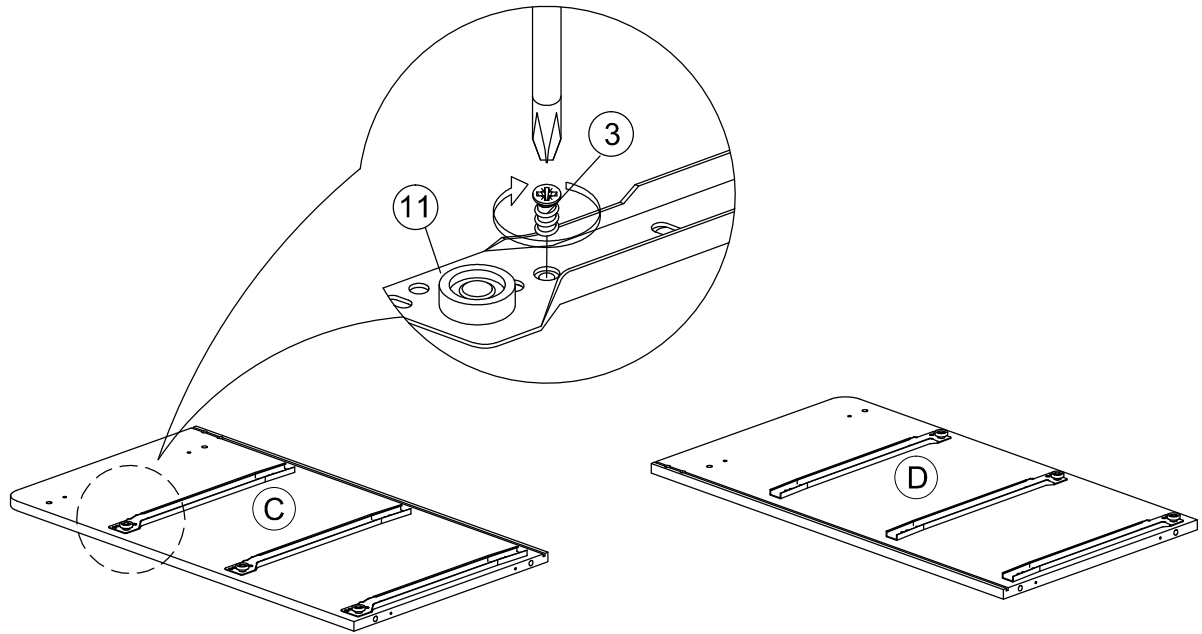

Assembly Instruction

STEP 2