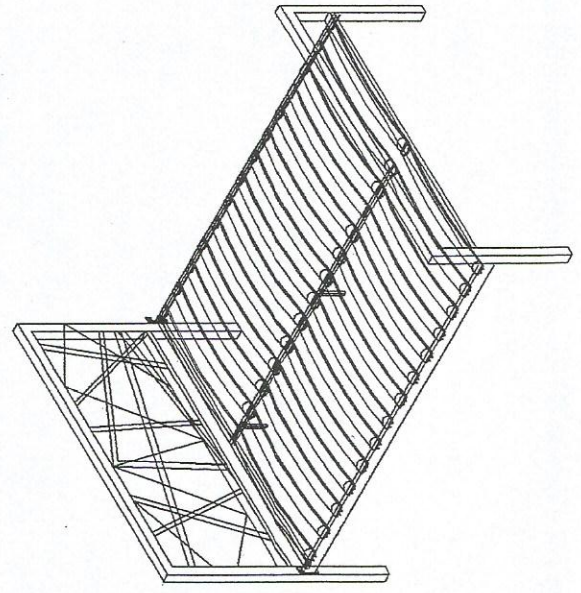

MODEL: TS BARKLEY

ASSEMBLY INSTRUCTION

DESCRIPTION : BARKLEY FULL BED

STEP 1

STEP 2

FULLY SET UP

PARTS LIST

NO	DESCRIPTION	QTY
1	Headboard	1 pcs
2	Footboard	1 pcs
3	Middle Cap	11 pcs
4	Side Rail	2 pcs
5	Cross Bar	3 pcs
6	Bendwood slat	2 pcs
7	Middle Support Leg	3 pcs
8	Middle Support	1 pcs
9	End Cap	2 pcs

HARDWARE LIST

NO	DESCRIPTION	QTY
A	JCBC M6 x 20	8 pcs
B	JCBC M6 x 35	14 pcs
C	M6 WASHER	14 pcs
D	M6 HEX NUT	14 pcs
E	ALLEN KEY	1 pcs
F	WRENCH M10	1 pcs
G	1.5" SQ CAP	4 pcs