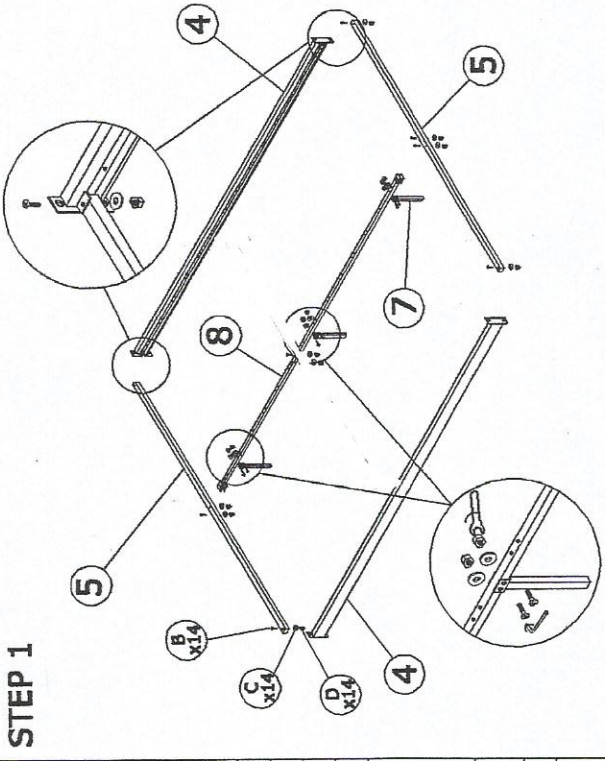

MODEL: TS BARKLEY

ASSEMBLY INSTRUCTION

DESCRIPTION : BARKLEY FULL BED

STEP 1

STEP 2

FULLY SET UP

PARTS LIST

NO	DESCRIPTION	QTY
1	Headboard	1 pcs
2	Footboard	1 pcs
3	Middle Cap	11 pcs
4	Side Rail	2 pcs
5	Cross Bar	3 pcs
6	Bendwood slat	2 pcs
7	Middle Support Leg	3 pcs
8	Middle Support	1 pcs
9	End Cap	2 pcs

HARDWARE LIST

NO	DESCRIPTION	QTY
A	JCBC M6 x 20	8 pcs
B	JCBC M6 x 35	14 pcs
C	M6 WASHER	14 pcs
D	M6 HEX NUT	14 pcs
E	ALLEN KEY	1 pcs
F	WRENCH M10	1 pcs
G	1.5" SQ CAP	4 pcs