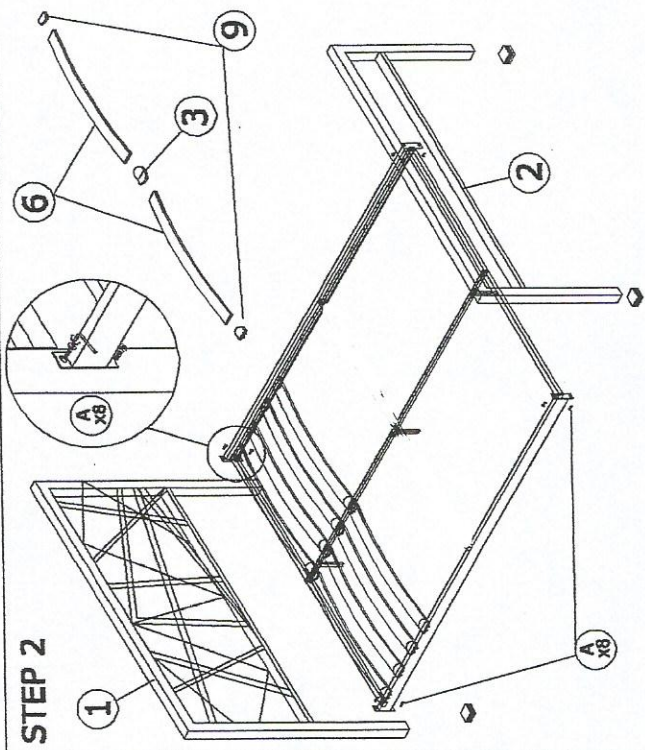

MODEL: TS BARKLEY

ASSEMBLY INSTRUCTION

DESCRIPTION : BARKLEY FULL BED

STEP 1

STEP 2

FULLY SET UP

PARTS LIST

NO	DESCRIPTION	QTY
1	Headboard	1 pcs
2	Footboard	1 pcs
3	Middle Cap	11 pcs
4	Side Rail	2 pcs
5	Cross Bar	3 pcs
6	Bendwood slat	2 pcs
7	Middle Support Leg	3 pcs
8	Middle Support	1 pcs
9	End Cap	2 pcs

HARDWARE LIST

NO	DESCRIPTION	QTY
A	JCBC M6 x 20	8 pcs
B	JCBC M6 x 35	14 pcs
C	M6 WASHER	14 pcs
D	M6 HEX NUT	14 pcs
E	ALLEN KEY	1 pcs
F	WRENCH M10	1 pcs
G	1.5" SQ CAP	4 pcs