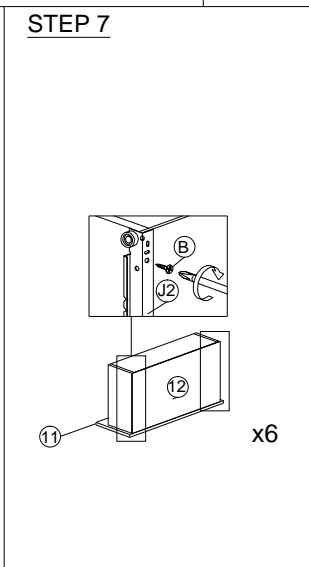

# ASSEMBLY INSTRUCTION

MODEL : BR 990055

DESCRIPTION : 6 DRAWERS DRESSER

HARDWARE	A	B	C	D	E	F	G	H	H1	H2	I	J
	WOOD DOWEL 8 X 25	CB SCREW M3.5X16MM	CB SCREW M4X38MM	PVC NAIL WITH PIN 5/8	NAIL 5/8	ALLEN KEY	MINIFIX CAP	MINIFIX 5654+5546	MINIFIX 5654+5546	MINIFIX 5654+5546	CSK CAP WOOD M6X70MM	DRAWER SLIDE 14"
	12	72	60	6	80	1	22	22 SETS	22 SETS	22 SETS	6	6 SETS