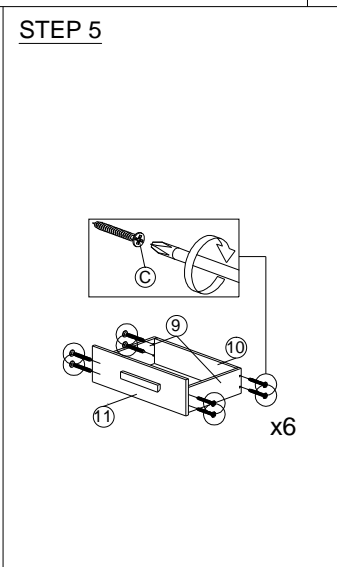

# ASSEMBLY INSTRUCTION

MODEL : BR 990055

DESCRIPTION : 6 DRAWERS DRESSER

HARDWARE	A	B	C	D	E	F	G	H	H1	H2	I	J
	WOOD DOWEL 8 X 25	CB SCREW M3.5X16MM	CB SCREW M4X38MM	PVC NAIL WITH PIN 5/8	NAIL 5/8	ALLEN KEY	MINIFIX CAP	MINIFIX 5654+5546	MINIFIX 5654+5546	MINIFIX 5654+5546	CSK CAP WOOD M6X70MM	DRAWER SLIDE 14"
	12	72	60	6	80	1	22	22 SETS	22 SETS	22 SETS	6	6 SETS