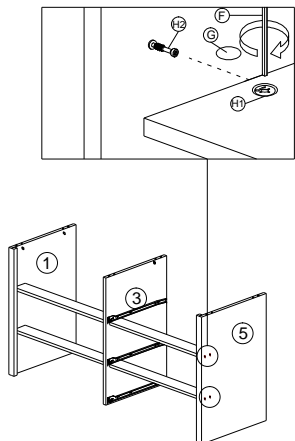

SOFT, DRY CLOTH

CHEMICAL

HEAT

KEEP DRY

HANDLE WITH CARE

DO NOT USE KNIFE

ASSEMBLY INSTRUCTION

MODEL : BR 990055

DESCRIPTION : 6 DRAWERS DRESSER

STEP 10