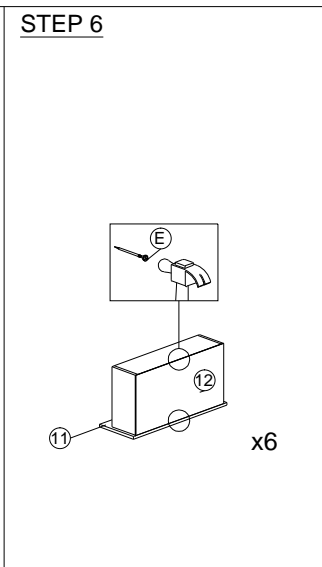

# ASSEMBLY INSTRUCTION

MODEL : BR 990055

DESCRIPTION : 6 DRAWERS DRESSER

HARDWARE	A	B	C	D	E	F	G	H	H1	H2	I	J
	WOOD DOWEL 8 X 25	CB SCREW M3.5X16MM	CB SCREW M4X38MM	PVC NAIL WITH PIN 5/8	NAIL 5/8	ALLEN KEY	MINIFIX CAP	MINIFIX 5654+5546	MINIFIX 5654+5546	MINIFIX 5654+5546	CSK CAP WOOD M6X70MM	DRAWER SLIDE 14"
	12	72	60	6	80	1	22	22 SETS	22 SETS	22 SETS	6	6 SETS