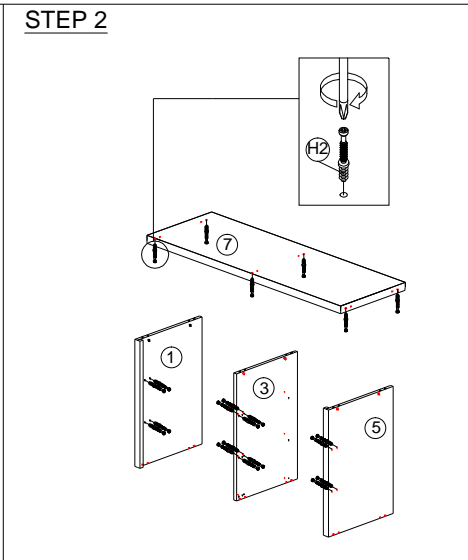

# ASSEMBLY INSTRUCTION

MODEL : BR 990055

DESCRIPTION : 6 DRAWERS DRESSER

HARDWARE	A	B	C	D	E	F	G	H	H1	H2	I	J
	WOOD DOWEL 8 X 25	CB SCREW M3.5X16MM	CB SCREW M4X38MM	PVC NAIL WITH PIN 5/8	NAIL 5/8	ALLEN KEY	MINIFIX CAP	MINIFIX 5654+5546	MINIFIX 5654+5546	MINIFIX 5654+5546	CSK CAP WOOD M6X70MM	DRAWER SLIDE 14"
	12	72	60	6	80	1	22	22 SETS	22 SETS	22 SETS	6	6 SETS