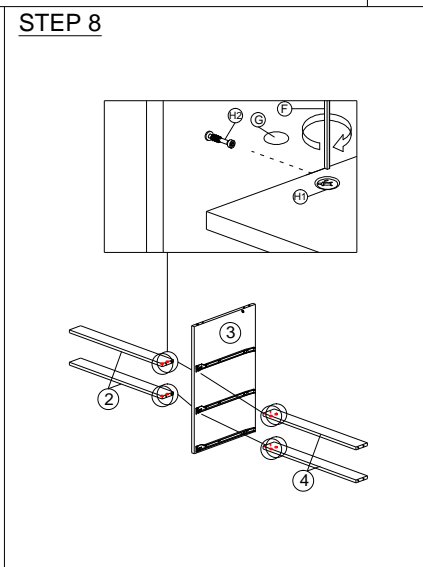

# ASSEMBLY INSTRUCTION

MODEL : BR 990055

DESCRIPTION : 6 DRAWERS DRESSER

HARDWARE	A	B	C	D	E	F	G	H	H1	H2	I	J
	WOOD DOWEL 8 X 25	CB SCREW M3.5X16MM	CB SCREW M4X38MM	PVC NAIL WITH PIN 5/8	NAIL 5/8	ALLEN KEY	MINIFIX CAP	MINIFIX 5654+5546	MINIFIX 5654+5546	MINIFIX 5654+5546	CSK CAP WOOD M6X70MM	DRAWER SLIDE 14"
	12	72	60	6	80	1	22	22 SETS	22 SETS	22 SETS	6	6 SETS