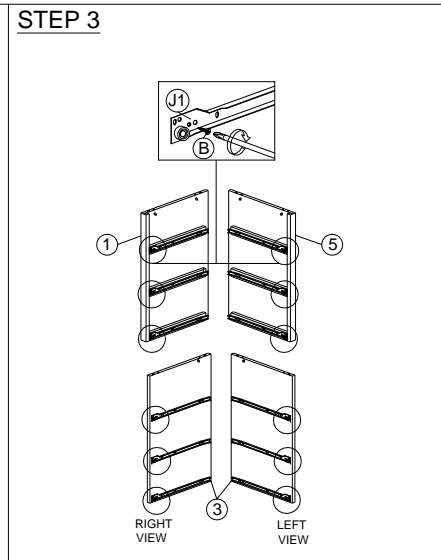

# ASSEMBLY INSTRUCTION

MODEL : BR 990055

DESCRIPTION : 6 DRAWERS DRESSER

HARDWARE	A	B	C	D	E	F	G	H	H1	H2	I	J
	WOOD DOWEL 8 X 25	CB SCREW M3.5X16MM	CB SCREW M4X38MM	PVC NAIL WITH PIN 5/8	NAIL 5/8	ALLEN KEY	MINIFIX CAP	MINIFIX 5654+5546	MINIFIX 5654+5546	MINIFIX 5654+5546	CSK CAP WOOD M6X70MM	DRAWER SLIDE 14"
	12	72	60	6	80	1	22	22 SETS	22 SETS	22 SETS	6	6 SETS