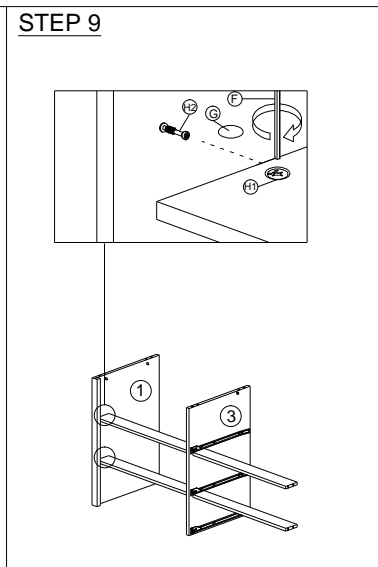

# ASSEMBLY INSTRUCTION

MODEL : BR 990055

DESCRIPTION : 6 DRAWERS DRESSER

HARDWARE	A	B	C	D	E	F	G	H	H1	H2	I	J
	WOOD DOWEL 8 X 25	CB SCREW M3.5X16MM	CB SCREW M4X38MM	PVC NAIL WITH PIN 5/8	NAIL 5/8	ALLEN KEY	MINIFIX CAP	MINIFIX 5654+5546	MINIFIX 5654+5546	MINIFIX 5654+5546	CSK CAP WOOD M6X70MM	DRAWER SLIDE 14"
	12	72	60	6	80	1	22	22 SETS	22 SETS	22 SETS	6	6 SETS