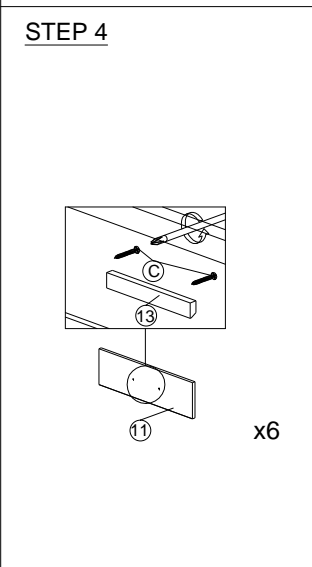

# ASSEMBLY INSTRUCTION

MODEL : BR 990055

DESCRIPTION : 6 DRAWERS DRESSER

HARDWARE	A	B	C	D	E	F	G	H	H1	H2	I	J
	WOOD DOWEL 8 X 25	CB SCREW M3.5X16MM	CB SCREW M4X38MM	PVC NAIL WITH PIN 5/8	NAIL 5/8	ALLEN KEY	MINIFIX CAP	MINIFIX 5654+5546	MINIFIX 5654+5546	MINIFIX 5654+5546	CSK CAP WOOD M6X70MM	DRAWER SLIDE 14"
	12	72	60	6	80	1	22	22 SETS	22 SETS	22 SETS	6	6 SETS