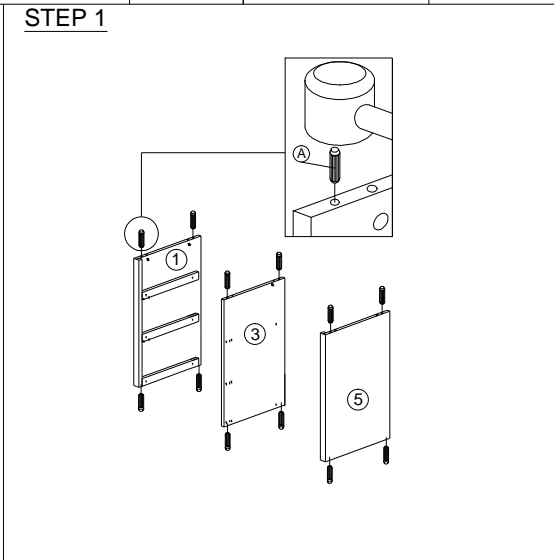

# ASSEMBLY INSTRUCTION

MODEL : BR 990055

DESCRIPTION : 6 DRAWERS DRESSER

HARDWARE	A	B	C	D	E	F	G	H	H1	H2	I	J
	WOOD DOWEL 8 X 25	CB SCREW M3.5X16MM	CB SCREW M4X38MM	PVC NAIL WITH PIN 5/8	NAIL 5/8	ALLEN KEY	MINIFIX CAP	MINIFIX 5654+5546	MINIFIX 5654+5546	MINIFIX 5654+5546	CSK CAP WOOD M6X70MM	DRAWER SLIDE 14"
	12	72	60	6	80	1	22	22 SETS	22 SETS	22 SETS	6	6 SETS