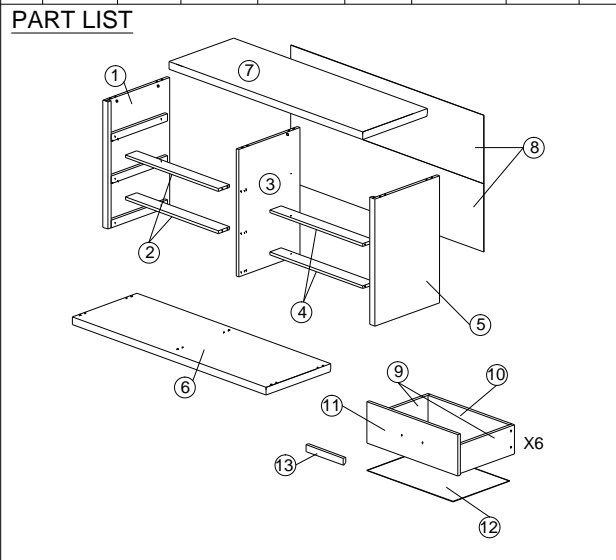

# ASSEMBLY INSTRUCTION

MODEL : BR 990055

DESCRIPTION : 6 DRAWERS DRESSER

HARDWARE	A	B	C	D	E	F	G	H	H1	H2	I	J
	WOOD DOWEL 8 X 25	CB SCREW M3.5X16MM	CB SCREW M4X38MM	PVC NAIL WITH PIN 5/8	NAIL 5/8	ALLEN KEY	MINIFIX CAP	MINIFIX 5654+5546	MINIFIX 5654+5546	MINIFIX 5654+5546	CSK CAP WOOD M6X70MM	DRAWER SLIDE 14"
	12	72	60	6	80	1	22	22 SETS	22 SETS	22 SETS	6	6 SETS