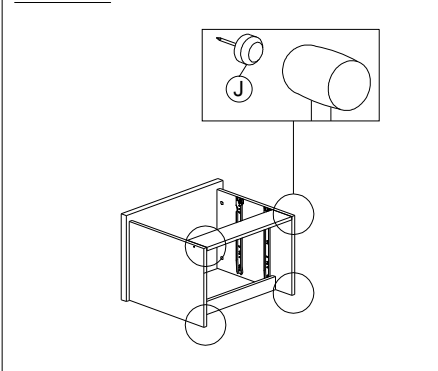

ASSEMBLY INSTRUCTION

MODEL : BR 888004

DESCRIPTION : BEDSIDE

HARDWARE	A WOOD DOWEL 8 X 25 1X10	B CB SCREW M3.5X16MM 1X24	C CB SCREW M4X38MM 1X16	D CSK CAP M6X50MM 1X4	E NAIL 5/8 1X25	F L KEY 1X1	G QUICKFIT CAP 1X8	H MINIFIX 5654+5546 4 SETS	I HANDLE AW 75-782A 160MM (METAL) 1X2	I2 HANDLE SCREW M4X35MM 1X4	J PVC NAIL WITH PIN 5/8 1X4	K DRAWER SLIDE 14" 2 SETS

PART LIST

STEP 1

STEP 2

STEP 3

STEP 4

STEP 5

STEP 6

STEP 7

STEP 8

STEP 9

STEP 10

STEP 11

STEP 12

COMPLETED