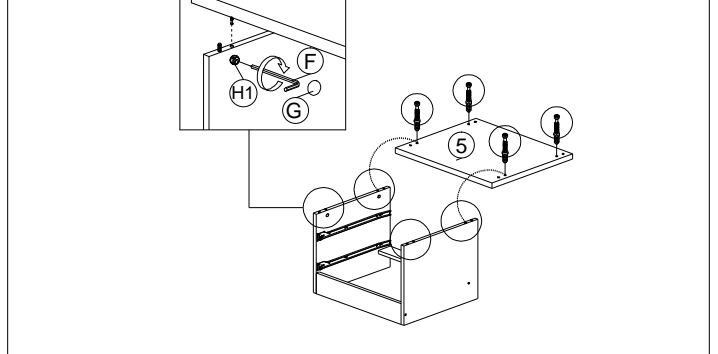

ASSEMBLY INSTRUCTION

MODEL : BR 888004

DESCRIPTION : BEDSIDE

HARDWARE	A WOOD DOWEL 8 X 25 1X10	B CB SCREW M3.5X16MM 1X24	C CB SCREW M4X38MM 1X16	D CSK CAP M6X50MM 1X4	E NAIL 5/8 1X25	F L KEY 1X1	G QUICKFIT CAP 1X8	H MINIFIX 5654+5546 4 SETS	I HANDLE AW 75-782A 160MM (METAL) 1X2	I2 HANDLE SCREW M4X35MM 1X4	J PVC NAIL WITH PIN 5/8 1X4	K DRAWER SLIDE 14" 2 SETS

PART LIST

STEP 1

STEP 2

STEP 3

STEP 4

STEP 5

STEP 6

STEP 7

STEP 8

STEP 9

STEP 10

STEP 11

STEP 12

COMPLETED