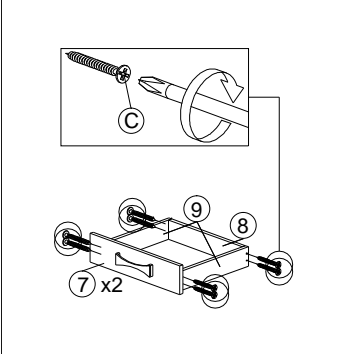

ASSEMBLY INSTRUCTION

MODEL : BR 888004

DESCRIPTION : BEDSIDE

HARDWARE	A WOOD DOWEL 8 X 25 1X10	B CB SCREW M3.5X16MM 1X24	C CB SCREW M4X38MM 1X16	D CSK CAP M6X50MM 1X4	E NAIL 5/8 1X25	F L KEY 1X1	G QUICKFIT CAP 1X8	H MINIFIX 5654+5546 4 SETS	I HANDLE AW 75-782A 160MM (METAL) 1X2	I2 HANDLE SCREW M4X35MM 1X4	J PVC NAIL WITH PIN 5/8 1X4	K DRAWER SLIDE 14" 2 SETS

PART LIST

STEP 1

STEP 2

STEP 3

STEP 4

STEP 5

STEP 6

STEP 7