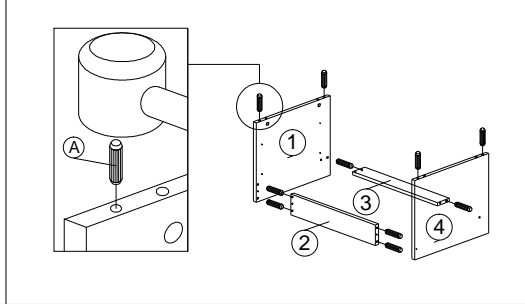

ASSEMBLY INSTRUCTION

MODEL : BR 888004

DESCRIPTION : BEDSIDE

HARDWARE	A WOOD DOWEL 8 X 25 1X10	B CB SCREW M3.5X16MM 1X24	C CB SCREW M4X38MM 1X16	D CSK CAP M6X50MM 1X4	E NAIL 5/8 1X25	F L KEY 1X1	G QUICKFIT CAP 1X8	H MINIFIX 5654+5546 4 SETS	I HANDLE AW 75-782A 160MM (METAL) 1X2	I2 HANDLE SCREW M4X35MM 1X4	J PVC NAIL WITH PIN 5/8 1X4	K DRAWER SLIDE 14" 2 SETS

PART LIST

STEP 1

STEP 2

STEP 3

STEP 4

STEP 5

STEP 6

STEP 7