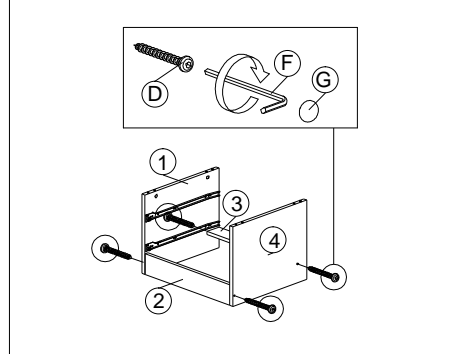

ASSEMBLY INSTRUCTION

MODEL : BR 888004

DESCRIPTION : BEDSIDE

HARDWARE	A WOOD DOWEL 8 X 25 1X10	B CB SCREW M3.5X16MM 1X24	C CB SCREW M4X38MM 1X16	D CSK CAP M6X50MM 1X4	E NAIL 5/8 1X25	F L KEY 1X1	G QUICKFIT CAP 1X8	H MINIFIX 5654+5546 4 SETS	I HANDLE AW 75-782A 160MM (METAL) 1X2	I2 HANDLE SCREW M4X35MM 1X4	J PVC NAIL WITH PIN 5/8 1X4	K DRAWER SLIDE 14" 2 SETS

PART LIST

STEP 1

STEP 2

STEP 3

STEP 4

STEP 5

STEP 6

STEP 7

STEP 8

STEP 9

STEP 10

STEP 11

STEP 12

COMPLETED