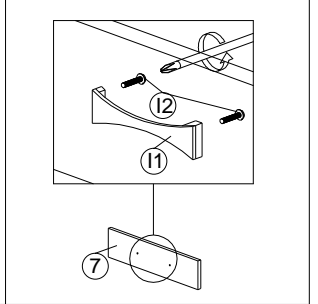

ASSEMBLY INSTRUCTION

MODEL : BR 888004

DESCRIPTION : BEDSIDE

HARDWARE	A WOOD DOWEL 8 X 25 1X10	B CB SCREW M3.5X16MM 1X24	C CB SCREW M4X38MM 1X16	D CSK CAP M6X50MM 1X4	E NAIL 5/8 1X25	F L KEY 1X1	G QUICKFIT CAP 1X8	H MINIFIX 5654+5546 4 SETS	I HANDLE AW 75-782A 160MM (METAL) 1X2	I2 HANDLE SCREW M4X35MM 1X4	J PVC NAIL WITH PIN 5/8 1X4	K DRAWER SLIDE 14" 2 SETS

PART LIST

STEP 1

STEP 2

STEP 3

STEP 4

STEP 5

STEP 6

STEP 7