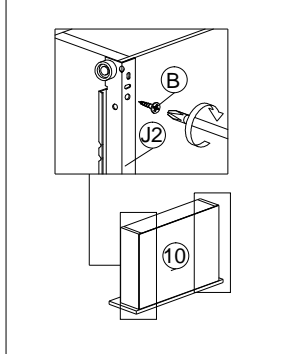

ASSEMBLY INSTRUCTION

MODEL : BR 888004

DESCRIPTION : BEDSIDE

HARDWARE	A WOOD DOWEL 8 X 25 1X10	B CB SCREW M3.5X16MM 1X24	C CB SCREW M4X38MM 1X16	D CSK CAP M6X50MM 1X4	E NAIL 5/8 1X25	F L KEY 1X1	G QUICKFIT CAP 1X8	H MINIFIX 5654+5546 4 SETS	I HANDLE AW 75-782A 160MM (METAL) 1X2	I2 HANDLE SCREW M4X35MM 1X4	J PVC NAIL WITH PIN 5/8 1X4	K DRAWER SLIDE 14" 2 SETS

PART LIST

STEP 1

STEP 2

STEP 3

STEP 4

STEP 5

STEP 6

STEP 7