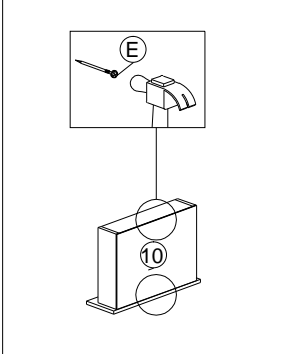

ASSEMBLY INSTRUCTION

MODEL : BR 888004

DESCRIPTION : BEDSIDE

HARDWARE	A WOOD DOWEL 8 X 25 1X10	B CB SCREW M3.5X16MM 1X24	C CB SCREW M4X38MM 1X16	D CSK CAP M6X50MM 1X4	E NAIL 5/8 1X25	F L KEY 1X1	G QUICKFIT CAP 1X8	H MINIFIX 5654+5546 4 SETS	I HANDLE AW 75-782A 160MM (METAL) 1X2	I2 HANDLE SCREW M4X35MM 1X4	J PVC NAIL WITH PIN 5/8 1X4	K DRAWER SLIDE 14" 2 SETS

PART LIST

STEP 1

STEP 2

STEP 3

STEP 4

STEP 5

STEP 6

STEP 7