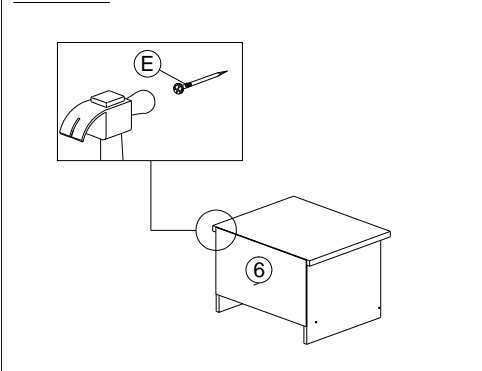

ASSEMBLY INSTRUCTION

MODEL : BR 888004

DESCRIPTION : BEDSIDE

HARDWARE	A WOOD DOWEL 8 X 25 1X10	B CB SCREW M3.5X16MM 1X24	C CB SCREW M4X38MM 1X16	D CSK CAP M6X50MM 1X4	E NAIL 5/8 1X25	F L KEY 1X1	G QUICKFIT CAP 1X8	H MINIFIX 5654+5546 4 SETS	I HANDLE AW 75-782A 160MM (METAL) 1X2	I2 HANDLE SCREW M4X35MM 1X4	J PVC NAIL WITH PIN 5/8 1X4	K DRAWER SLIDE 14" 2 SETS

PART LIST

STEP 1

STEP 2

STEP 3

STEP 4

STEP 5

STEP 6

STEP 7

STEP 8

STEP 9

STEP 10

STEP 11

STEP 12

COMPLETED