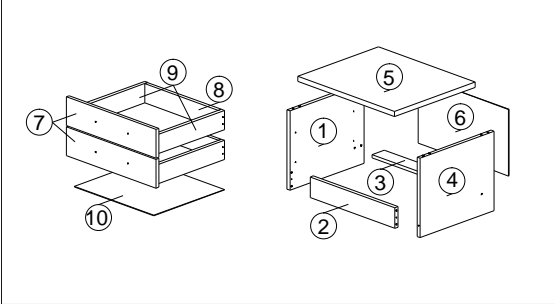

ASSEMBLY INSTRUCTION

MODEL : BR 888004

DESCRIPTION : BEDSIDE

HARDWARE	A WOOD DOWEL 8 X 25 1X10	B CB SCREW M3.5X16MM 1X24	C CB SCREW M4X38MM 1X16	D CSK CAP M6X50MM 1X4	E NAIL 5/8 1X25	F L KEY 1X1	G QUICKFIT CAP 1X8	H MINIFIX 5654+5546 4 SETS	I HANDLE AW 75-782A 160MM (METAL) 1X2	I2 HANDLE SCREW M4X35MM 1X4	J PVC NAIL WITH PIN 5/8 1X4	K DRAWER SLIDE 14" 2 SETS

PART LIST

STEP 1

STEP 2

STEP 3

STEP 4

STEP 5

STEP 6

STEP 7