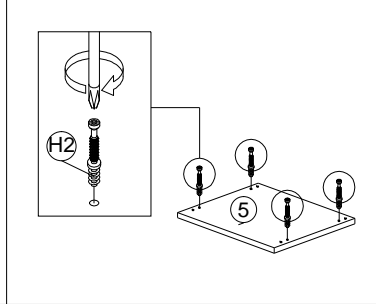

ASSEMBLY INSTRUCTION

MODEL : BR 888004

DESCRIPTION : BEDSIDE

HARDWARE	A WOOD DOWEL 8 X 25 1X10	B CB SCREW M3.5X16MM 1X24	C CB SCREW M4X38MM 1X16	D CSK CAP M6X50MM 1X4	E NAIL 5/8 1X25	F L KEY 1X1	G QUICKFIT CAP 1X8	H MINIFIX 5654+5546 4 SETS	I HANDLE AW 75-782A 160MM (METAL) 1X2	I2 HANDLE SCREW M4X35MM 1X4	J PVC NAIL WITH PIN 5/8 1X4	K DRAWER SLIDE 14" 2 SETS

PART LIST

STEP 1

STEP 2

STEP 3

STEP 4

STEP 5

STEP 6

STEP 7