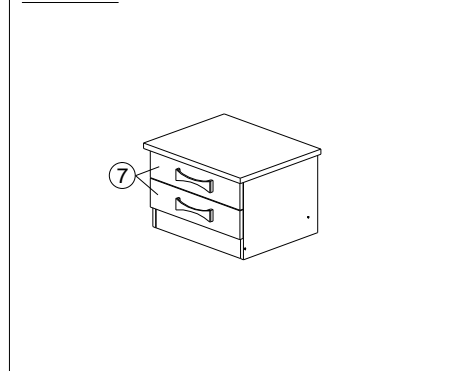

ASSEMBLY INSTRUCTION

MODEL : BR 888004

DESCRIPTION : BEDSIDE

HARDWARE	A WOOD DOWEL 8 X 25 1X10	B CB SCREW M3.5X16MM 1X24	C CB SCREW M4X38MM 1X16	D CSK CAP M6X50MM 1X4	E NAIL 5/8 1X25	F L KEY 1X1	G QUICKFIT CAP 1X8	H MINIFIX 5654+5546 4 SETS	I HANDLE AW 75-782A 160MM (METAL) 1X2	I2 HANDLE SCREW M4X35MM 1X4	J PVC NAIL WITH PIN 5/8 1X4	K DRAWER SLIDE 14" 2 SETS

PART LIST

STEP 1

STEP 2

STEP 3

STEP 4

STEP 5

STEP 6

STEP 7

STEP 8

STEP 9

STEP 10

STEP 11

STEP 12

COMPLETED