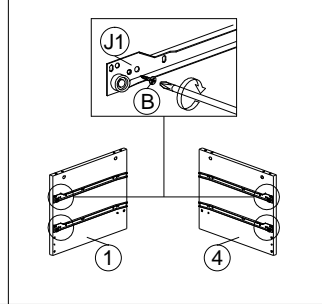

ASSEMBLY INSTRUCTION

MODEL : BR 888004

DESCRIPTION : BEDSIDE

HARDWARE	A WOOD DOWEL 8 X 25 1X10	B CB SCREW M3.5X16MM 1X24	C CB SCREW M4X38MM 1X16	D CSK CAP M6X50MM 1X4	E NAIL 5/8 1X25	F L KEY 1X1	G QUICKFIT CAP 1X8	H MINIFIX 5654+5546 4 SETS	I HANDLE AW 75-782A 160MM (METAL) 1X2	I2 HANDLE SCREW M4X35MM 1X4	J PVC NAIL WITH PIN 5/8 1X4	K DRAWER SLIDE 14" 2 SETS

PART LIST

STEP 1

STEP 2

STEP 3

STEP 4

STEP 5

STEP 6

STEP 7

STEP 8

STEP 9

STEP 10

STEP 11

STEP 12

COMPLETED