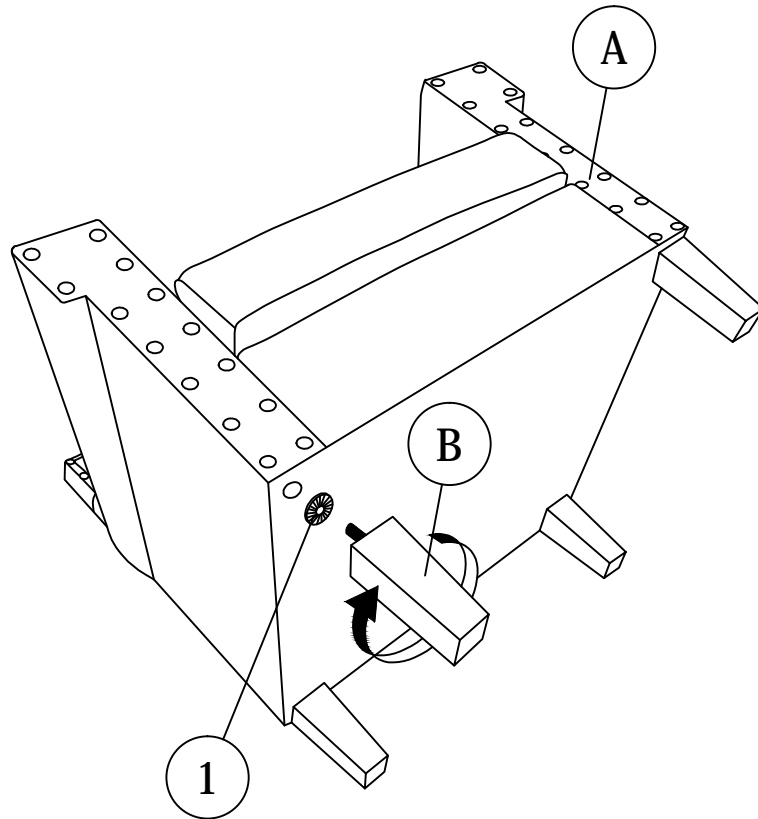

MODEL : BBT5191 TUB CHAIR

ASSEMBLY INSTRUCTIONS

Read this instruction carefully. See hardware and furniture part list for guidance. Be sure all parts are complete, before you assemble. Place all wooden furniture parts on a clean and flat soft surface to prevent from being scratched. Follow the figure to start assembling.

PART LIST		
ITEM	DESCRIPTION	QTY
A	CHAIR	1 PC
B	CHAIR LEG	4 PCS

PART LIST		
ITEM	DESCRIPTION	QTY
1	PVC Black Washer	4 PCS

1. **CAUTIONS :**
1. Do not FULLY - TIGHTEN the nut or nut bolt until all nut or bolt is ready assembled.
  2. Do not OVER - TIGHTEN the nut or bolt to avoid causing damages to the thread.
  3. Keep all hardware parts out of reach of children.
3. **NOTE :** THE LIST AND QUANTITY SHOWN ARE FOR 1 UNIT ASSEMBLY.

STEP 1