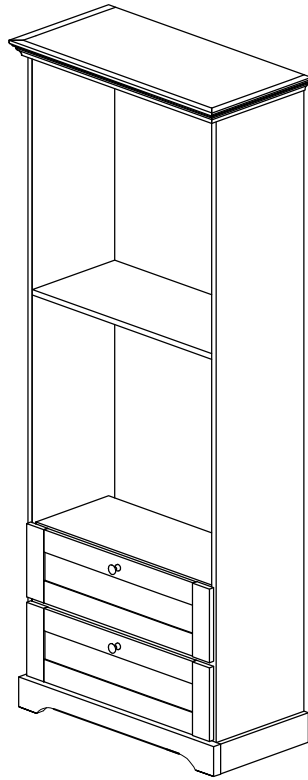

Assembly Instruction

Model : WI8019

PART LIST

Assembly Instruction

Hardware List

No.	SHAPE	DESCRIPTION	Qty.
1		8x25mm Wood Dowel	27Pcs
2		12MM Titus Minifix	6Sets
3		15MM Myfix Minifix	18Sets
4		M5x8mm Screw (Euro Screw)	8Pcs
5		M3x16mm Screw	4Pcs
6		M3.5x15mm Screw	14Pcs
7		M4x38mm Screw	10Pcs
8		L Bracket	4Pcs
9		Nail	12Pcs
10		Nail Leg	4Pcs

11		15mm Minifix Cap	4Pcs
12		Z Bracket (Big)	2Pcs
13		Metal Drawer Slide 10" (250mm)	2 Sets
14		Handle (2293)	2Sets
		M4x18mm Handle Screw	2Sets
15		M4x50mm Screw	2Pcs
16		Wall Plug	2Pcs

STEP 1

Assembly Instruction