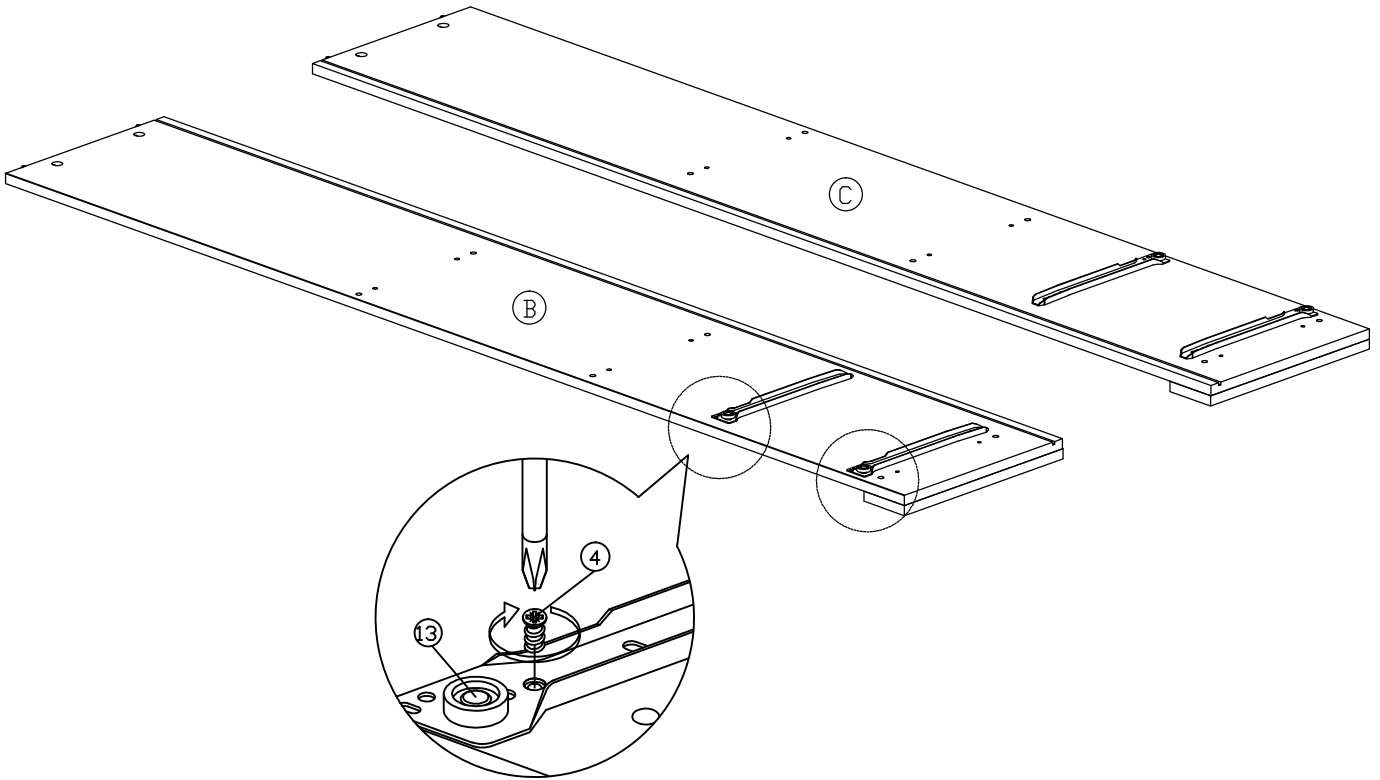

Assembly Instruction

STEP 2