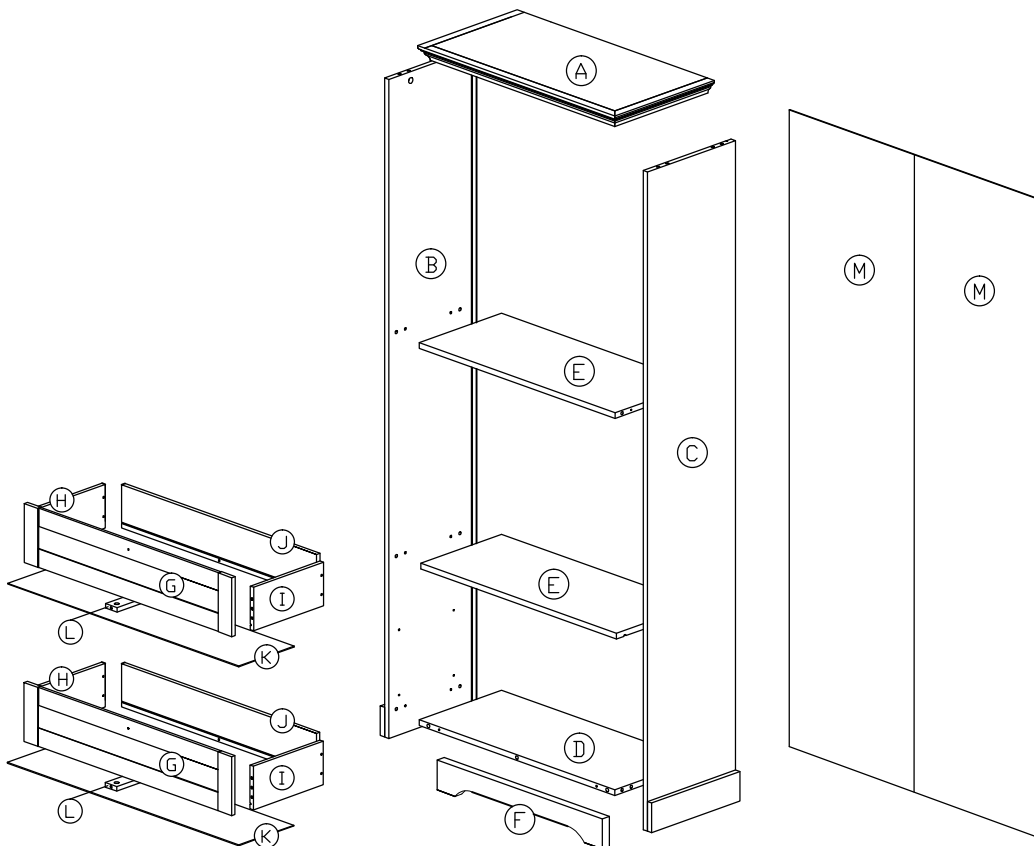

Assembly Instruction

Model : WI8019

PART LIST

Assembly Instruction

Hardware List

No.	SHAPE	DESCRIPTION	Qty.
1		8x25mm Wood Dowel	27Pcs
2		12MM Titus Minifix	6Sets
3		15MM Myfix Minifix	18Sets
4		M5x8mm Screw (Euro Screw)	8Pcs
5		M3x16mm Screw	4Pcs
6		M3.5x15mm Screw	14Pcs
7		M4x38mm Screw	10Pcs
8		L Bracket	4Pcs
9		Nail	12Pcs
10		Nail Leg	4Pcs

11		15mm Minifix Cap	4Pcs
12		Z Bracket (Big)	2Pcs
13		Metal Drawer Slide 10" (250mm)	2 Sets
14		Handle (2293)	2Sets
		M4x18mm Handle Screw	2Sets
15		M4x50mm Screw	2Pcs
16		Wall Plug	2Pcs

STEP 1

Assembly Instruction