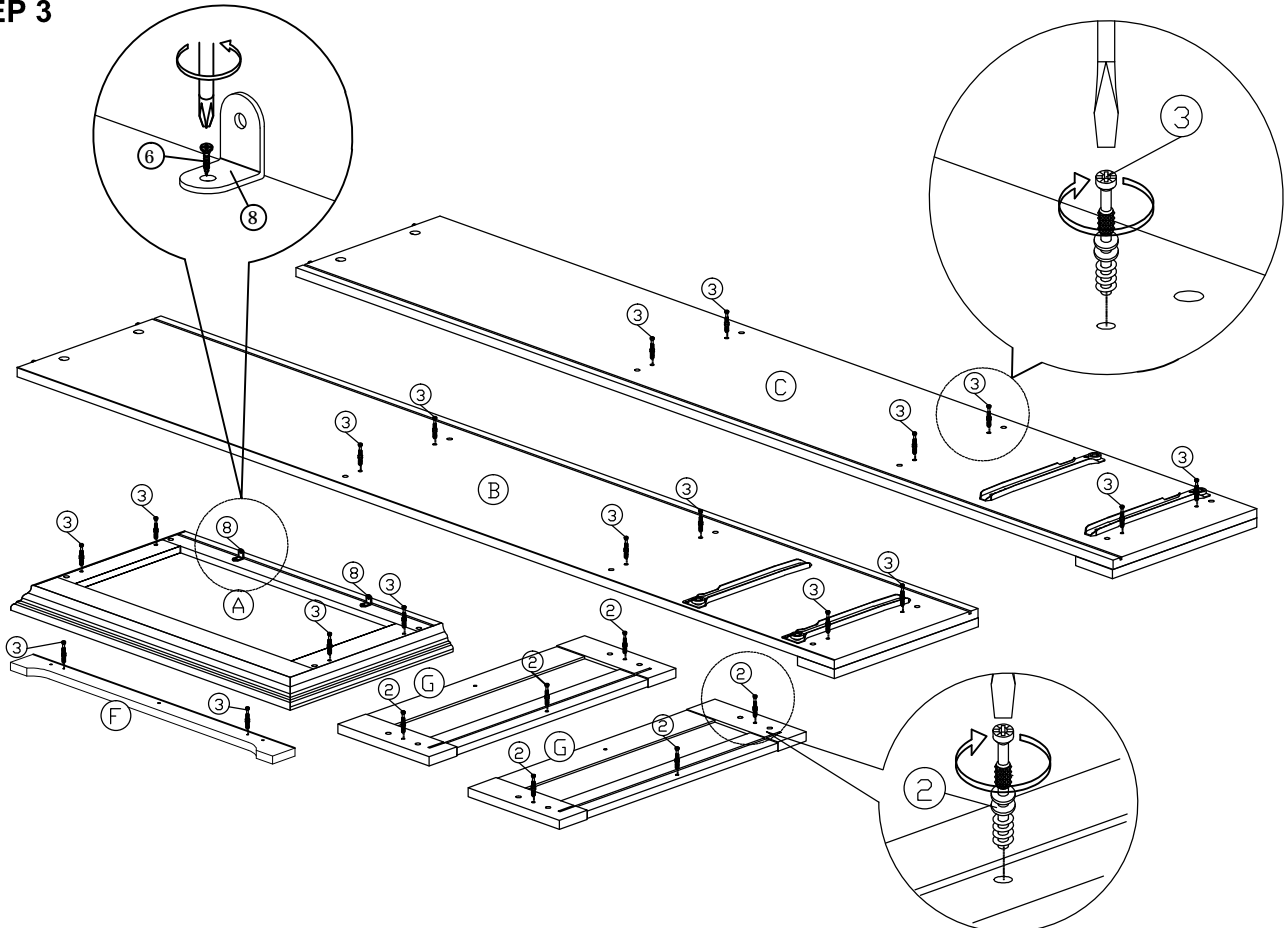

Assembly Instruction

Model : WI8019

PART LIST

Assembly Instruction

Hardware List

No.	SHAPE	DESCRIPTION	Qty.
1		8x25mm Wood Dowel	27Pcs
2		12MM Titus Minifix	6Sets
3		15MM Myfix Minifix	18Sets
4		M5x8mm Screw (Euro Screw)	8Pcs
5		M3x16mm Screw	4Pcs
6		M3.5x15mm Screw	14Pcs
7		M4x38mm Screw	10Pcs
8		L Bracket	4Pcs
9		Nail	12Pcs
10		Nail Leg	4Pcs

11		15mm Minifix Cap	4Pcs
12		Z Bracket (Big)	2Pcs
13		Metal Drawer Slide 10" (250mm)	2 Sets
14		Handle (2293)	2Sets
		M4x18mm Handle Screw	2Sets
15		M4x50mm Screw	2Pcs
16		Wall Plug	2Pcs

STEP 1

Assembly Instruction

STEP 2

STEP 3

Assembly Instruction

STEP 4

STEP 5

Assembly Instruction

STEP 6

STEP 7