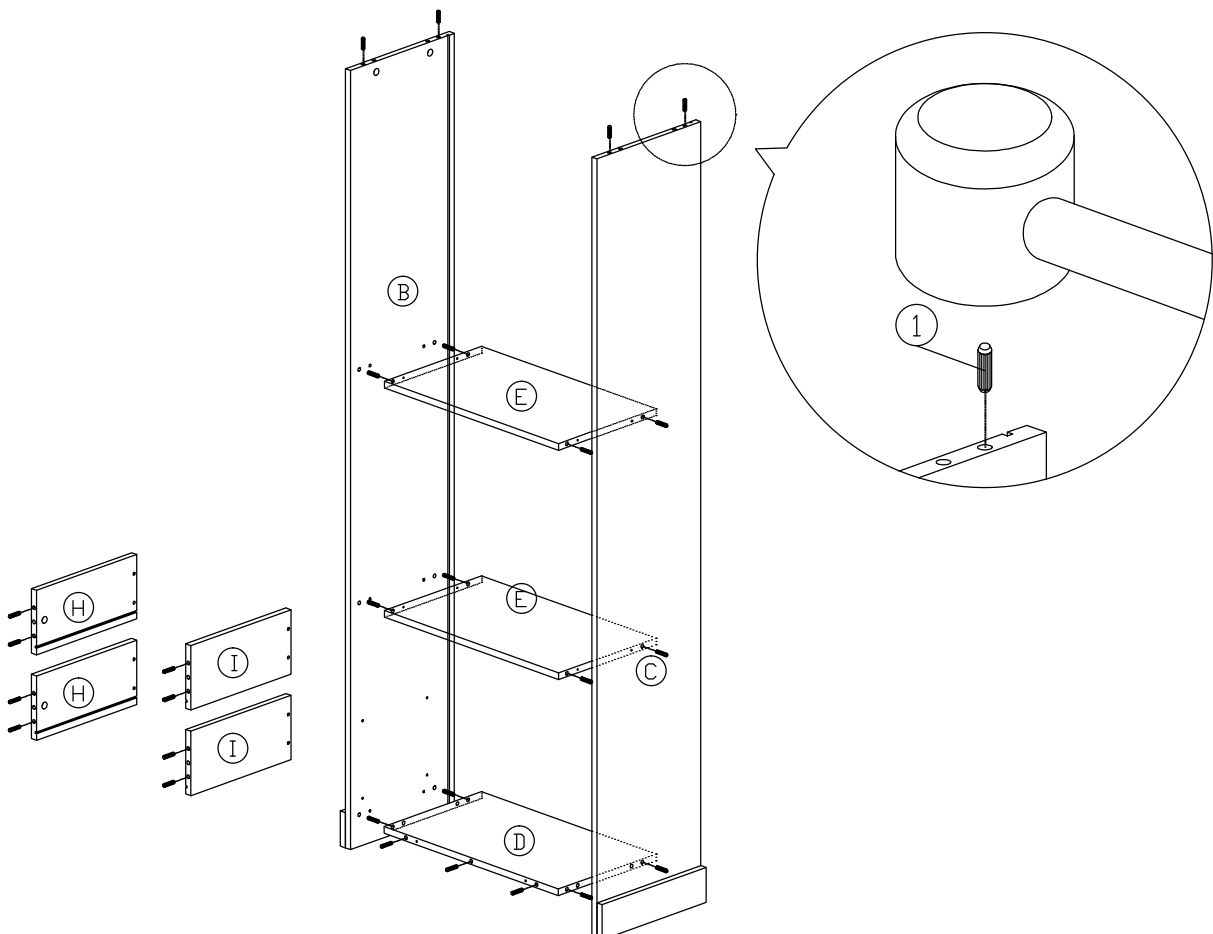

Assembly Instruction

Model : WI8019

PART LIST

Assembly Instruction

Hardware List

No.	SHAPE	DESCRIPTION	Qty.
1		8x25mm Wood Dowel	27Pcs
2		12MM Titus Minifix	6Sets
3		15MM Myfix Minifix	18Sets
4		M5x8mm Screw (Euro Screw)	8Pcs
5		M3x16mm Screw	4Pcs
6		M3.5x15mm Screw	14Pcs
7		M4x38mm Screw	10Pcs
8		L Bracket	4Pcs
9		Nail	12Pcs
10		Nail Leg	4Pcs

11		15mm Minifix Cap	4Pcs
12		Z Bracket (Big)	2Pcs
13		Metal Drawer Slide 10" (250mm)	2 Sets
14		Handle (2293)	2Sets
		M4x18mm Handle Screw	2Sets
15		M4x50mm Screw	2Pcs
16		Wall Plug	2Pcs

STEP 1

Assembly Instruction